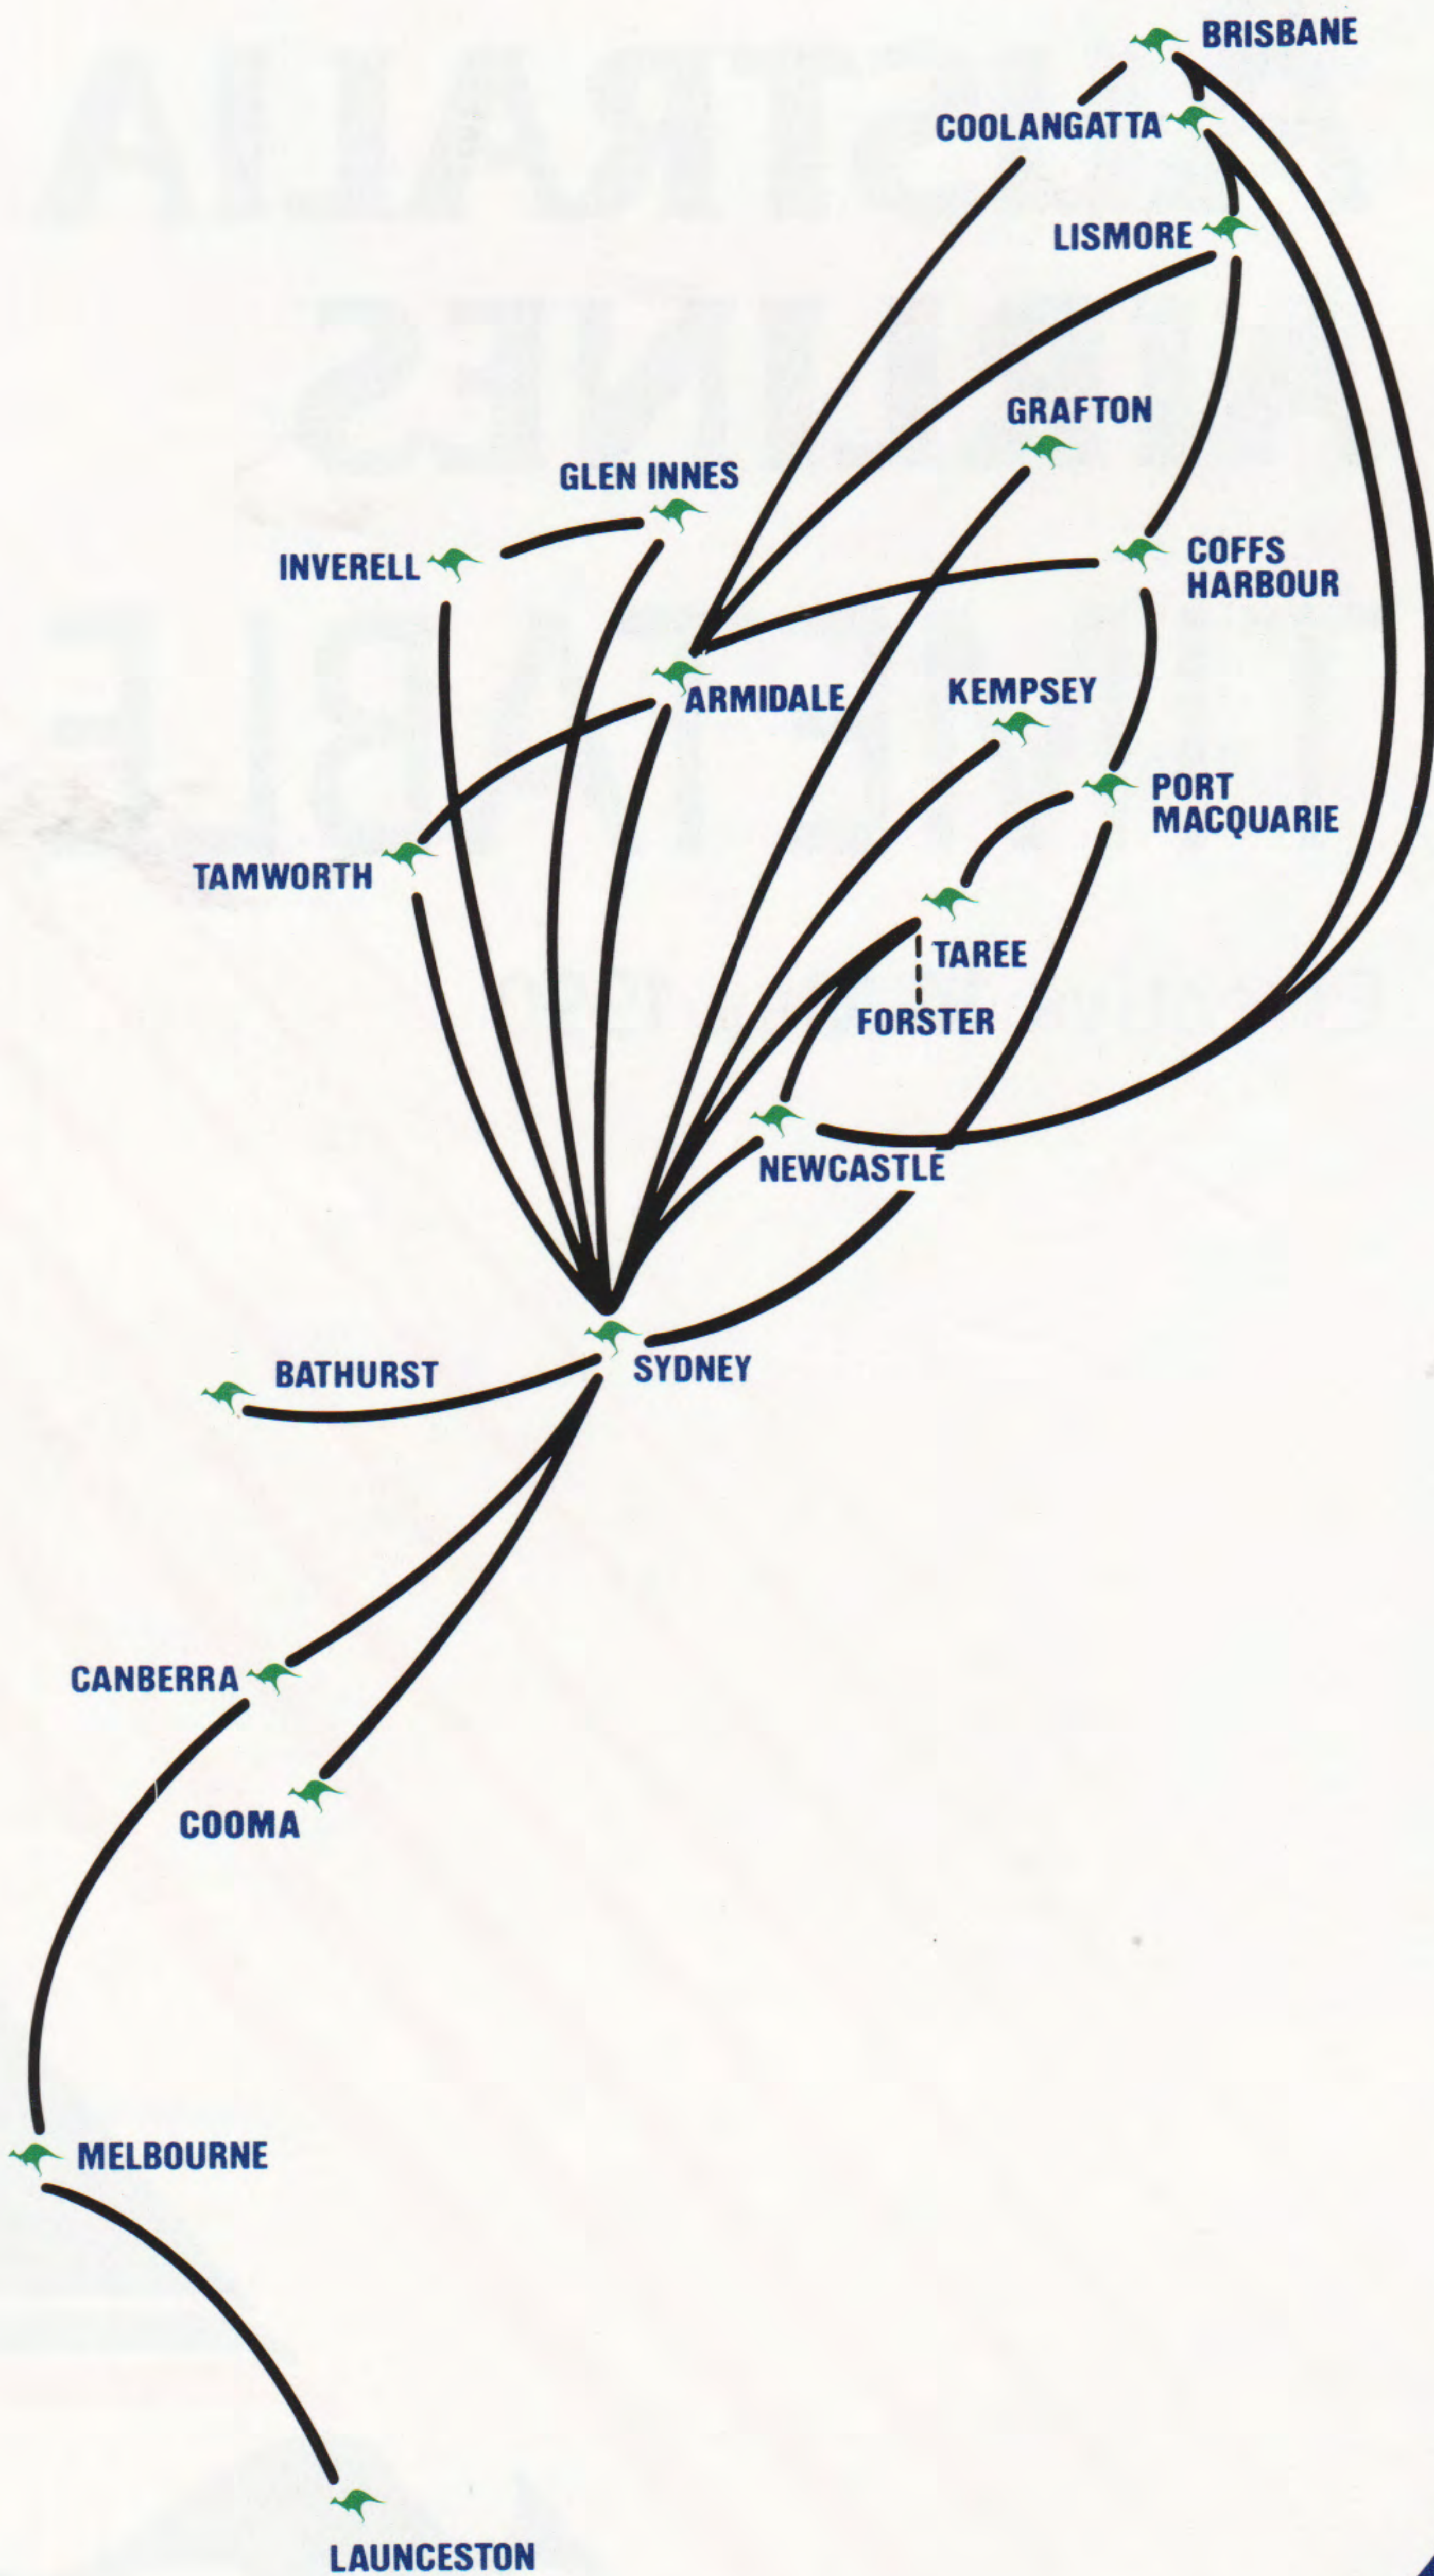

EASTERN AUSTRALIA AIRLINES

TIMETABLE

Effective 14 May 1990

Fly the skies of Eastern Australia

EASTERN AUSTRALIA AIRLINES

Frequency

Depart Arrival Flight No. Stops

FROM ARMIDALE