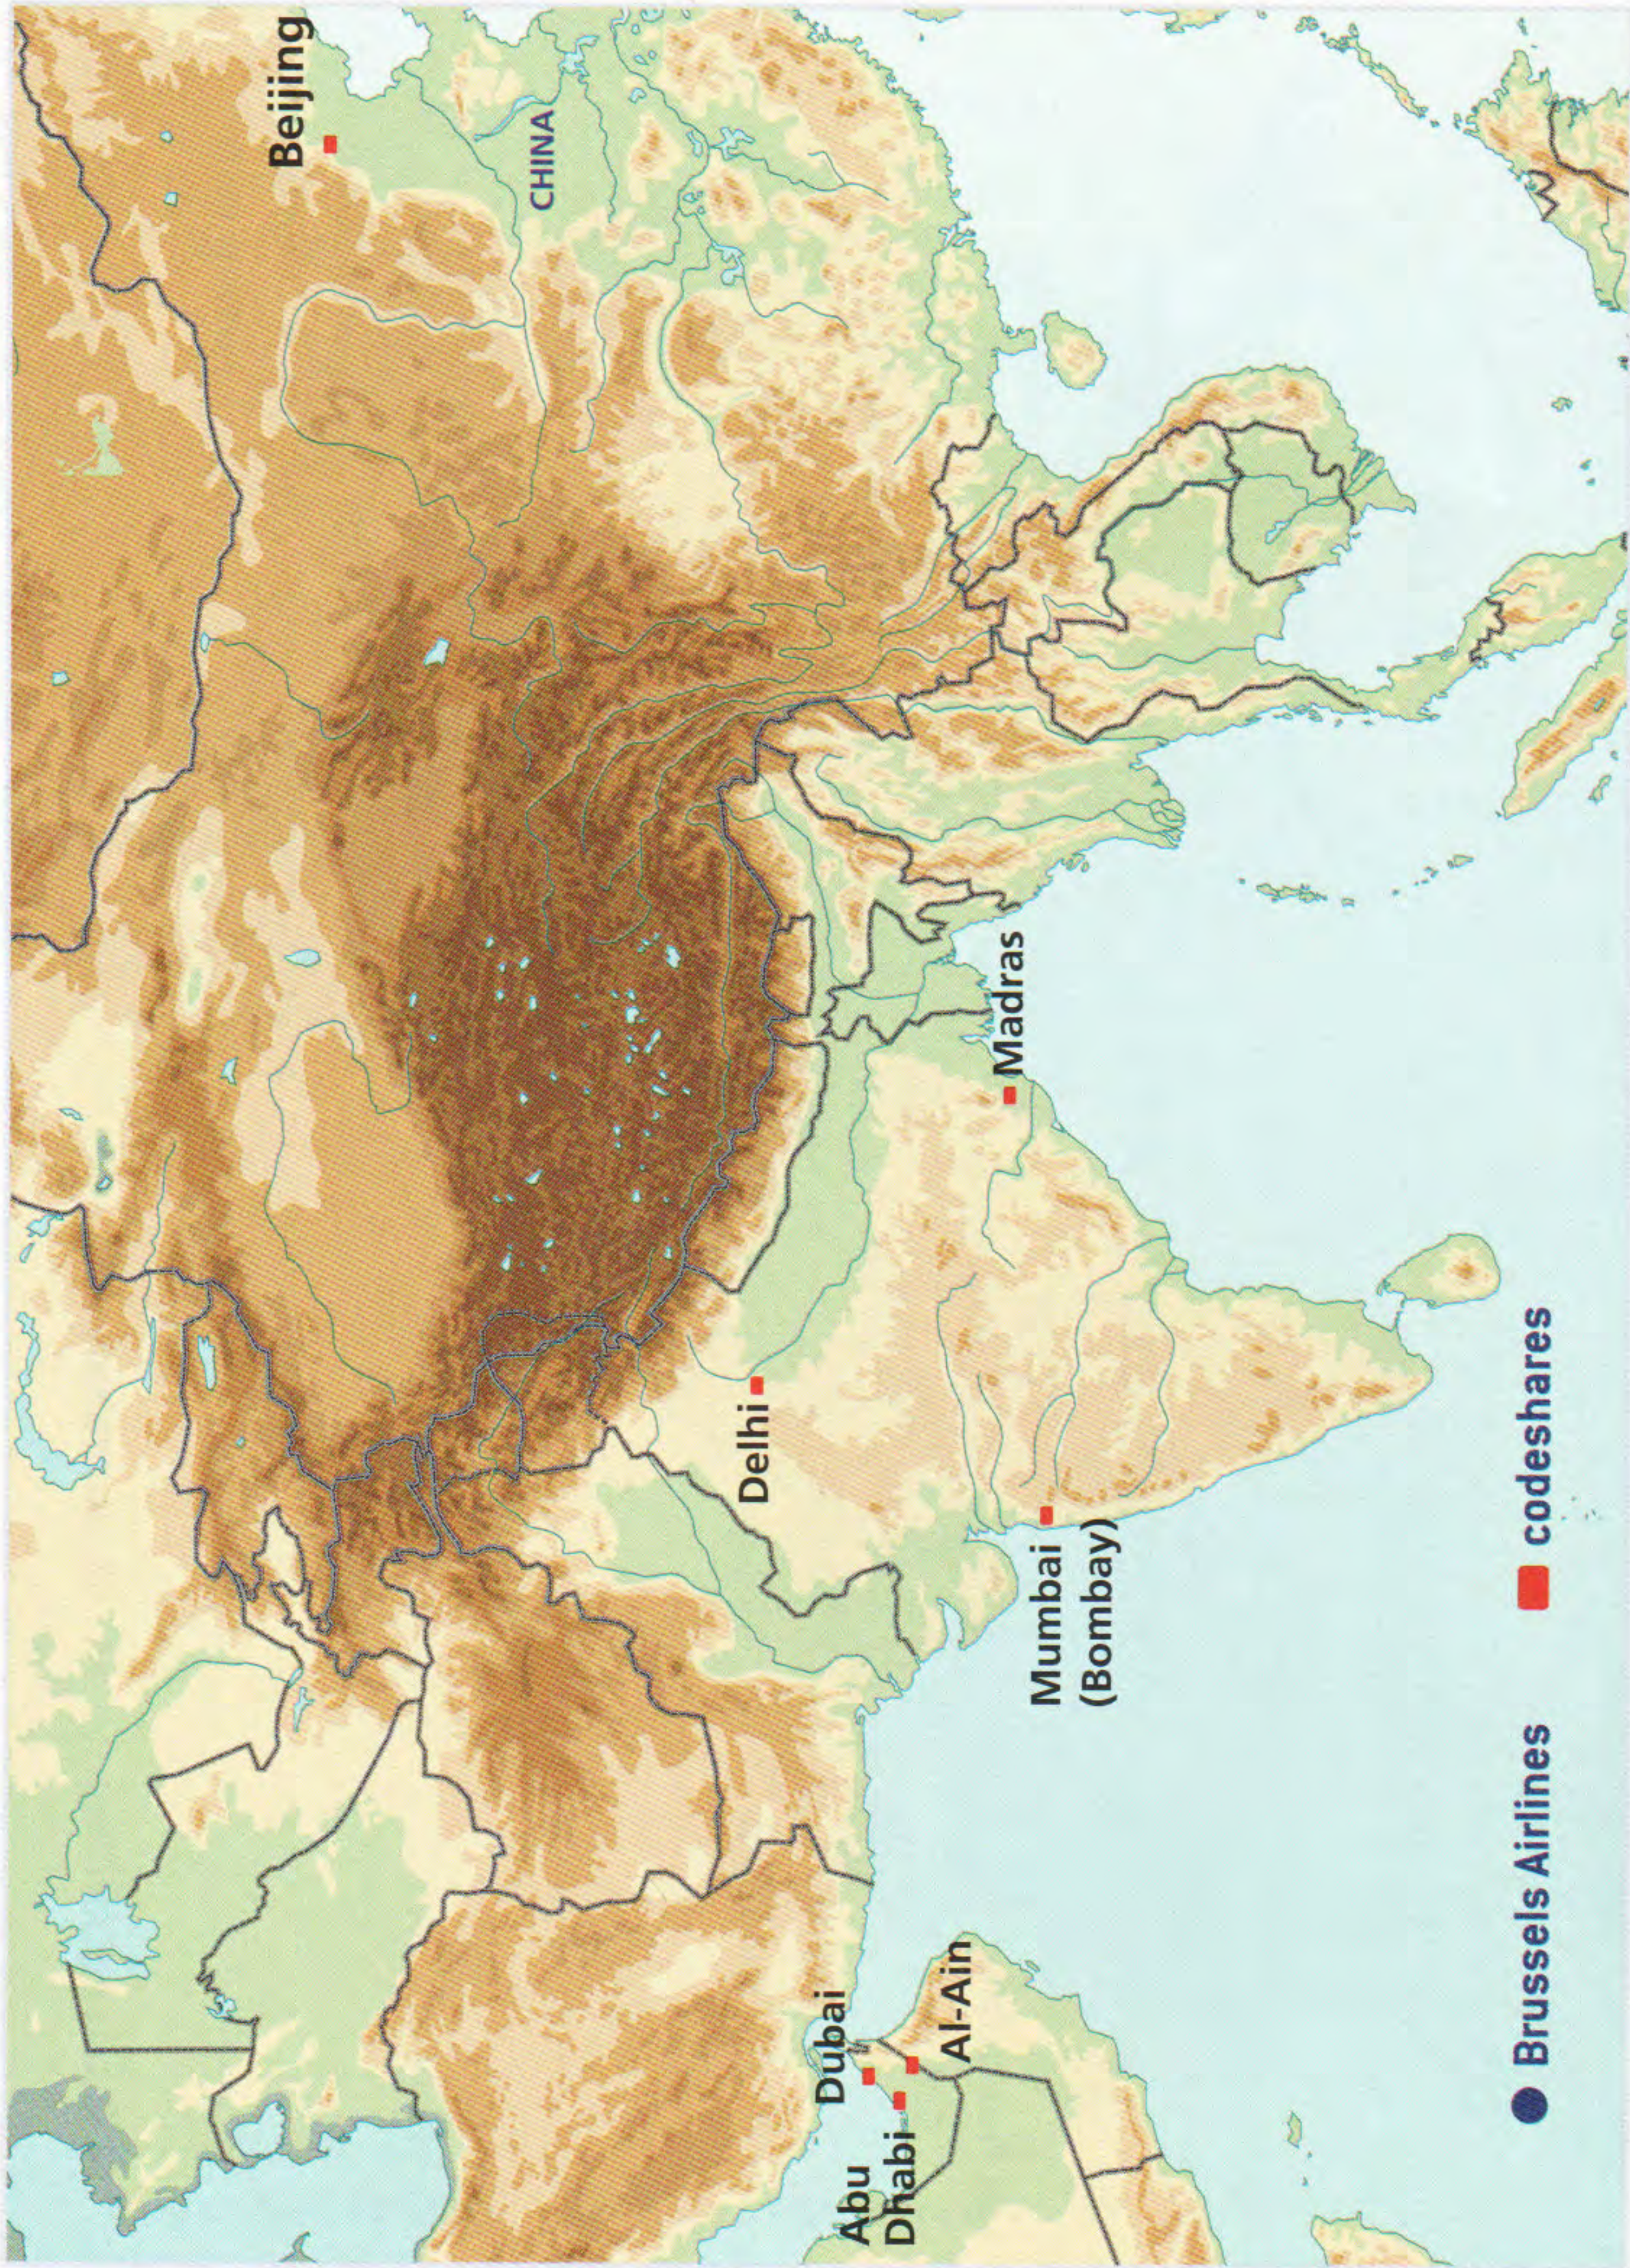

Presenting the new bottle.

We kept the beer the same for obvious reasons.