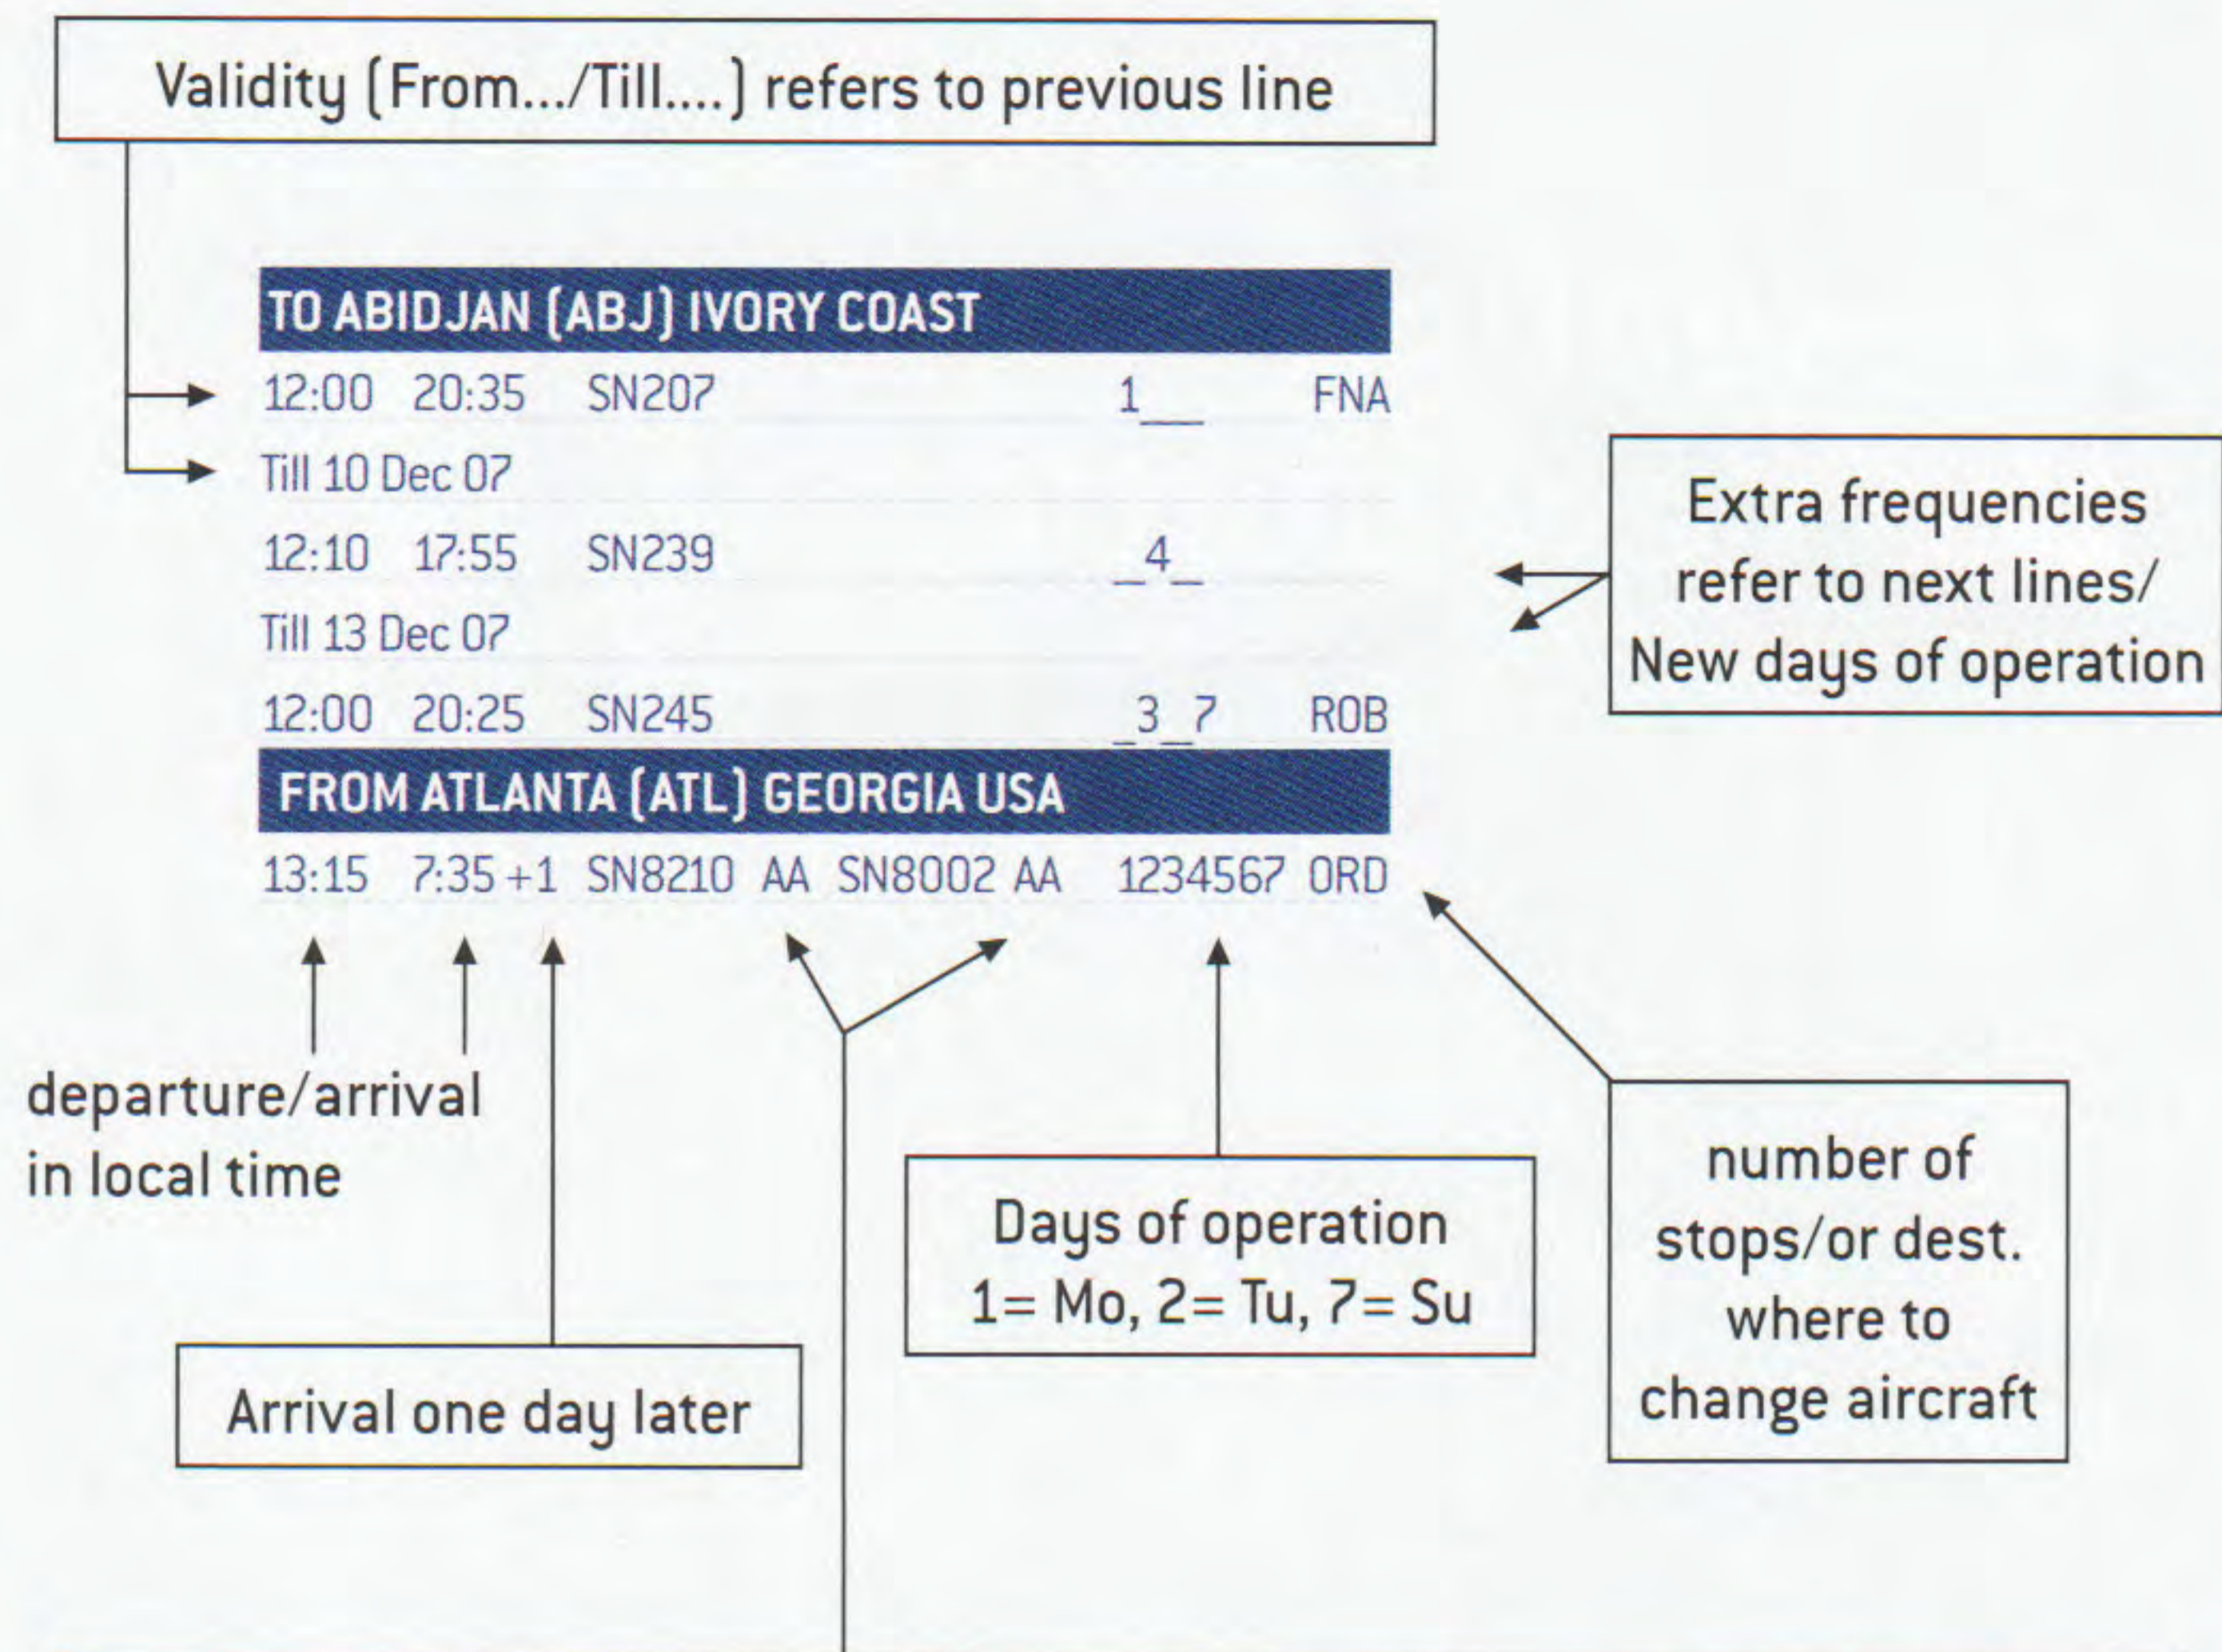

Timetable

Codeshared flights: some Brussels Airlines flights may be operated by:

[AA]	American Airlines	[LX]	Swiss International Airlines
[AY]	Finnair	[LY]	El AL Israel Airlines
[AZ]	Alitalia	[MA]	Malev Hungarian Airlines
[BA]	British Airways	[OU]	Croatia Airlines
[BA]	EZ Sun Air of Scandinavia	[PS]	Ukraine International Airlines
[BE]	Flybe	[RO]	Tarom
[CY]	Cyprus Airways	[TE]	Lithuanian Airlines
[EY]	Etihad airways	[TF]	Malmö Aviation
[HU]	Hainan Airlines	50	Euope Airpost
[KM]	Air Malta	[9W]	Jet Airways
[LO]	LOT		

Network map decoding

● Brussels Airlines   ■ codeshares

FROM BRUSSELS

TO ABIDJAN (ABJ) IVORY COAST

12:00	16:45	SN247	1 5	
12:00	19:25	SN245	3 7	ROB

TO ABU DHABI (AUH) UNITED ARAB EMIRATES

11:45	20:15	SN8101 EY	3 7	
22:10	6:40+1	SN8101 EY	1 5	

TO AL AIN (AAN) UNITED ARAB EMIRATES

Buses available at arrival of flight from Abu Dhabi

TO ATHENS (ATH) GREECE

6:30	10:50	SN3245	6	
7:50	12:10	SN3245	7	
9:30	13:50	SN3245	12345	
15:55	20:15	SN3249	123456	
17:15	21:35	SN3251	7	

TO ATLANTA (ATL) GEORGIA USA

11:05	17:20	SN8001 AA SN8409 AA	1234567	ORD

TO AUSTIN (AUS) TEXAS USA

11:05	20:25	SN8001 AA SN8439 AA	1234567	ORD

TO BANJUL (BJL) GAMBIA

11:30	17:25	SN203	4 7	DKR

TO BARCELONA (BCN) SPAIN

6:30	8:35	SN3695	123456	
9:50	12:00	SN3697	67	
11:25	13:35	SN3703	123456	
12:05	14:15	SN3699	7	
14:35	16:45	SN3703	7	
18:15	20:25	SN3705	1234567	
21:00	23:05	SN3707	123457	

TO BASEL (BSL) SWITZERLAND

8:10	9:20	SN5117 LX	12345	
21:35	22:45	SN5127 LX	123457	

TO BRUSSELS

FROM ABIDJAN (ABJ) IVORY COAST

17:55	5:10+1	SN247	1 5	ROB
20:40	5:10+1	SN245	3 7	

FROM ABU DHABI (AUH) UNITED ARAB EMIRATES

2:50	7:55	SN8102 EY	3 7	
13:40	18:45	SN8102 EY	1 5	

FROM AL AIN (AAN) UNITED ARAB EMIRATES

Buses available for connection with flight departing from Abu Dhabi

FROM ATHENS (ATH) GREECE

11:25	13:50	SN3246	6	
12:45	15:00	SN3246	7	
14:25	16:50	SN3246	12345	
20:50	23:15	SN3250	123456	
22:10	0:30+1	SN3252	7	

FROM ATLANTA (ATL) GEORGIA USA

13:20	7:35+1	SN8210 AA SN8002 AA	1234567	ORD

FROM AUSTIN (AUS) TEXAS USA

12:10	7:35+1	SN8240 AA SN8002 AA	1234567	ORD

FROM BANJUL (BJL) GAMBIA

20:00	5:30+1	SN204	4 7	DKR

FROM BARCELONA (BCN) SPAIN

6:30	8:45	SN3708	123456	
9:15	11:30	SN3696	123456	
12:40	14:50	SN3698	67	
14:20	16:30	SN3704	123456	
14:55	17:15	SN3700	7	
17:30	19:40	SN3704	7	
21:05	23:15	SN3706	1234567	

FROM BASEL (BSL) SWITZERLAND

6:30	7:40	SN5118 LX	12345	
19:55	21:05	SN5128 LX	123457