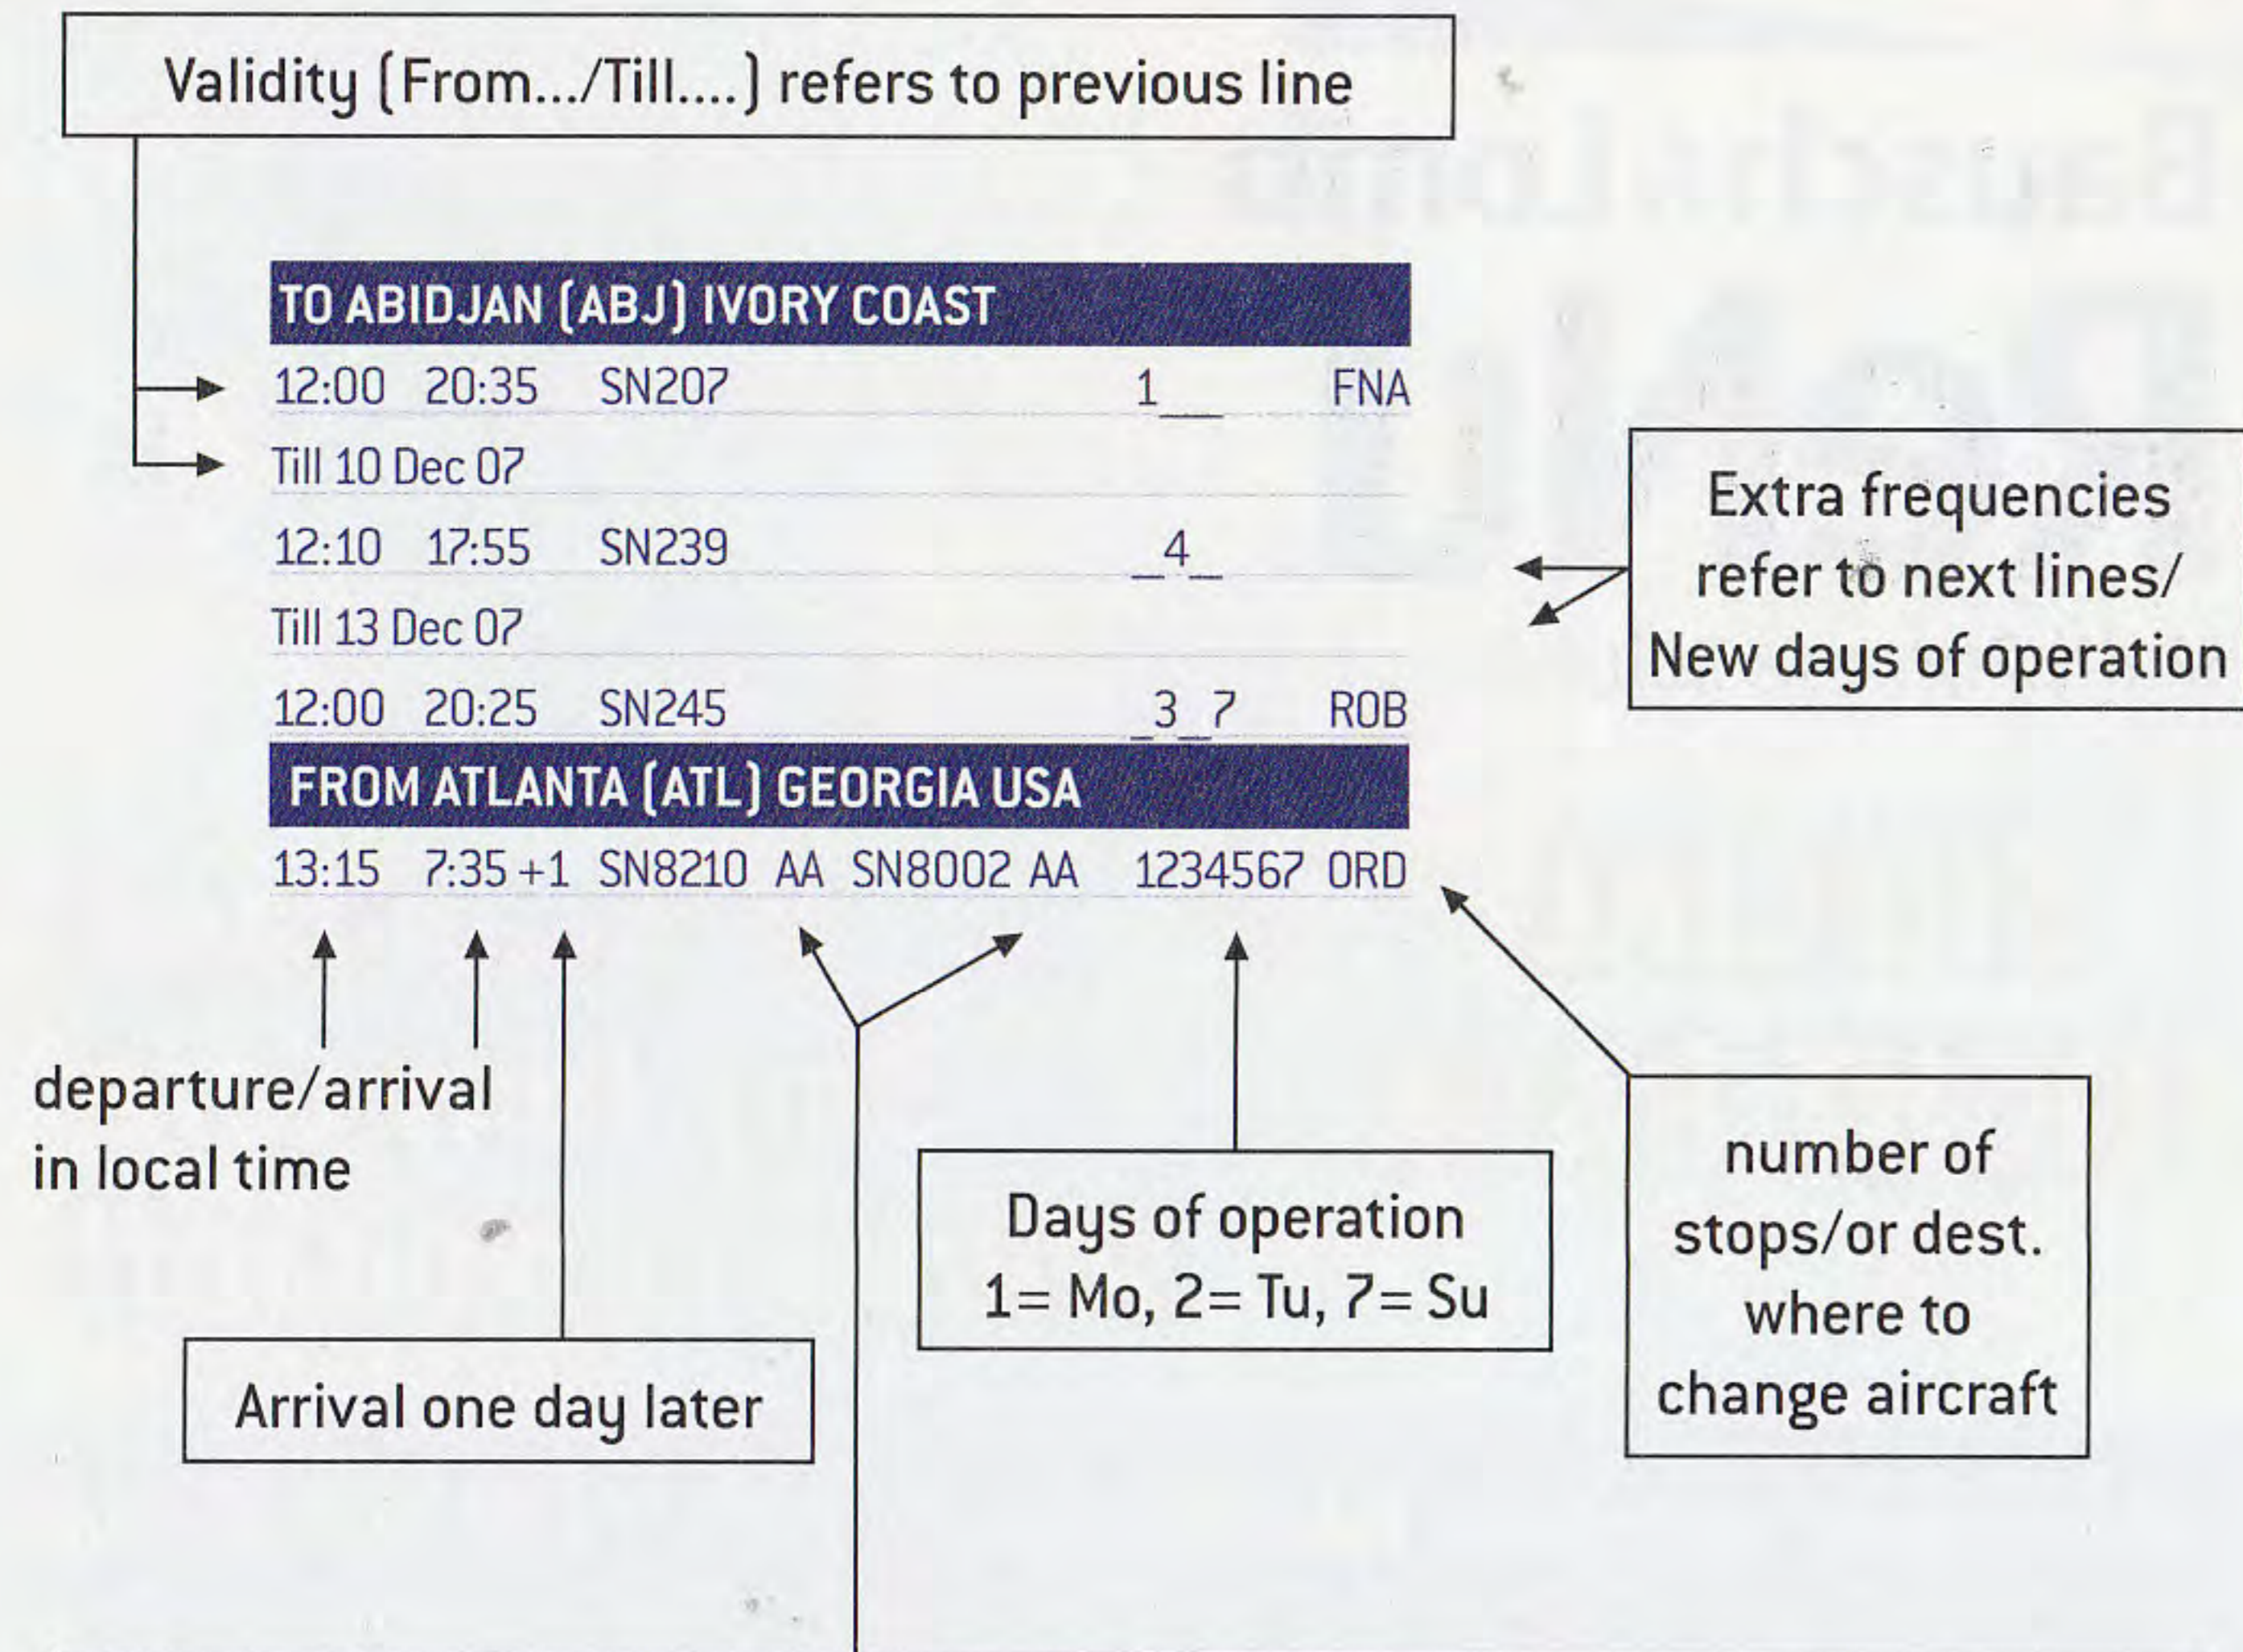

Timetable

Codeshared flights: some Brussels Airlines flights may be operated by:

[AA]	American Airlines	[LO]	LOT
[AY]	Finnair	[LX]	Swiss International Airlines
[AZ]	Alitalia	[LY]	El AL Israel Airlines
[BA]	British Airways	[MA]	Malev Hungarian Airlines
[BA]	EZ Sun Air of Scandinavia	[PS]	Ukraine International Airlines
[BE]	Flybe	[RO]	Tarom
[CY]	Cyprus Airways	[TE]	Lithuanian Airlines
[EY]	Etihad airways	[TF]	Malmö Aviation
[HU]	Hainan Airlines	50	Euope Airpost
[KM]	Air Malta	[9W]	Jet Airways

Network map decoding

● Brussels Airlines   ■ codeshares

FROM BRUSSELS

TO ABIDJAN (ABJ) IVORY COAST

12:00	16:45	SN247	1 5	
12:00	19:25	SN245	3 7	ROB

TO ABU DHABI (AUH) UNITED ARAB EMIRATES

11:45	20:15	SN8101 EY	3 7	
22:30	07:00+1	SN8101 EY	1 5	

TO AL AIN (AAN) UNITED ARAB EMIRATES

Buses available at arrival of flight from Abu Dhabi

TO ATHENS (ATH) GREECE

06:30	10:50	SN3245	6	
07:50	12:10	SN3245	7	
09:30	13:50	SN3245	12345	
15:55	20:15	SN3249	123456	
17:15	21:35	SN3251	7	

TO ATLANTA (ATL) GEORGIA USA

11:05	17:47	SN8001 AA SN8409 AA	1234567	ORD

TO AUSTIN (AUS) TEXAS USA

11:05	19:50	SN8001 AA SN8439 AA	1234567	ORD

TO BANJUL (BJL) GAMBIA

11:30	17:25	SN203	4 7	DKR

TO BARCELONA (BCN) SPAIN

06:30	08:35	SN3695	123456	
09:50	12:00	SN3697	67	
11:25	13:35	SN3703	123456	
12:05	14:15	SN3699	7	
14:35	16:45	SN3703	7	
18:15	20:25	SN3705	1234567	
21:00	23:05	SN3707	12345 7	

TO BRUSSELS

FROM ABIDJAN (ABJ) IVORY COAST

17:55	05:10	+1	SN247	1 5	ROB
20:40	05:10	+1	SN245	3 7	

FROM ABU DHABI (AUH) UNITED ARAB EMIRATES

02:50	07:55		SN8102EY	3 7	
13:40	18:45		SN8102EY	1 5	

FROM AL AIN (AAN) UNITED ARAB EMIRATES

Buses available for connection with flight departing from Abu Dhabi

FROM ATHENS (ATH) GREECE

11:25	13:50	SN3246	6	
12:45	15:00	SN3246	7	
14:25	16:50	SN3246	12345	
20:50	23:15	SN3250	123456	
22:10	00:30+1	SN3252	7	

FROM ATLANTA (ATL) GEORGIA USA

13:20	07:40+1	SN8210 AA SN8002 AA	1234567	ORD

FROM AUSTIN (AUS) TEXAS USA

11:20	07:40+1	SN8240 AA SN8002 AA	1234567	ORD

FROM BANJUL (BJL) GAMBIA

20:00	05:30+1	SN204	4 7	DKR

FROM BARCELONA (BCN) SPAIN

06:30	08:45	SN3708	123456	
09:15	11:30	SN3696	123456	
12:40	14:50	SN3698	67	
14:20	16:30	SN3704	123456	
14:55	17:15	SN3700	7	
17:30	19:40	SN3704	7	
21:05	23:15	SN3706	1234567