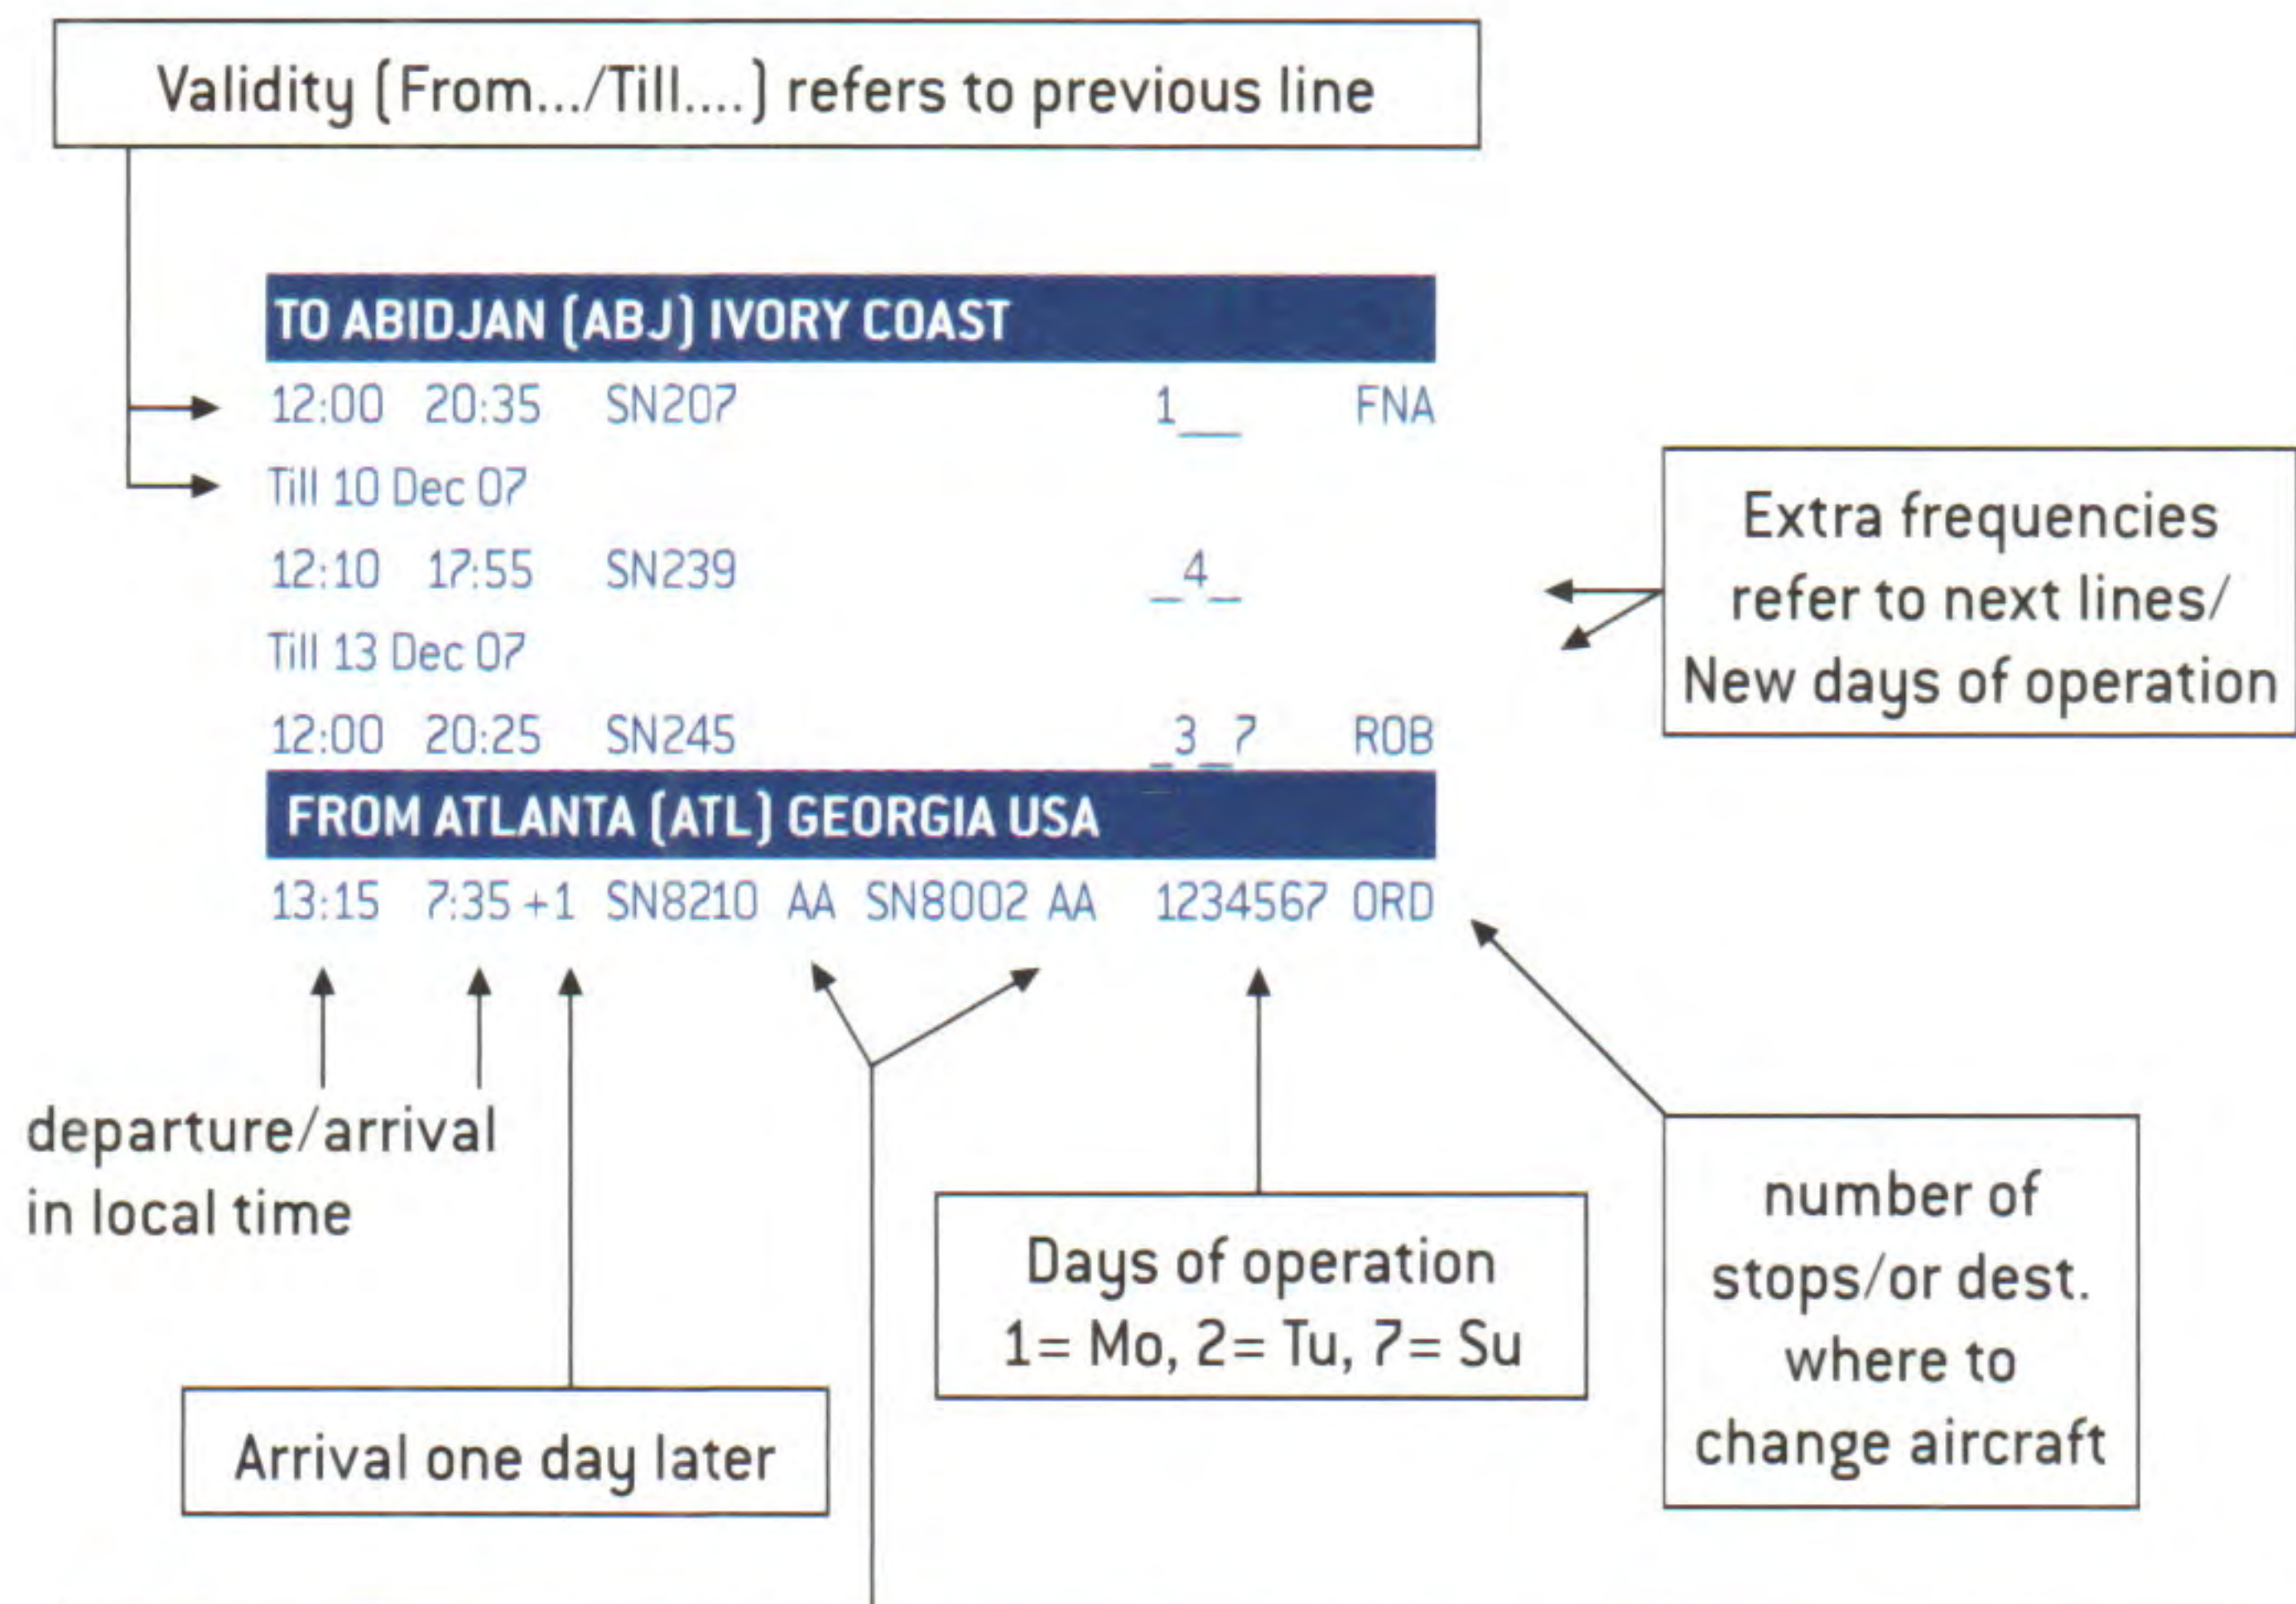

Timetable

Codeshared flights: some Brussels Airlines flights may be operated by:

(AA)	American Airlines	(LO)	LOT
(AY)	Finnair	(LX)	Swiss International Airlines
(AZ)	Alitalia	(LY)	EI AL Israel Airlines
(BA)	British Airways	(MA)	Malev Hungarian Airlines
(BA)	EZ Sun Air of Scandinavia	(PS)	Ukraine International Airlines
(BE)	Flybe	(RO)	Tarom
(BT)	Air Baltic	(TE)	Lithuanian Airlines
(CY)	Cyprus Airways	(TF)	Malmö Aviation
(ET)	Ethiopian Airlines	(XM)	Alitalia Express
(EY)	Etihad airways	50	Europe Airpost
(HU)	Hainan Airlines	(9W)	Jet Airways
(KM)	Air Malta		

Network map decoding

- Brussels Airlines
- codeshares

FROM BRUSSELS

TO ABIDJAN (ABJ) IVORY COAST

12:00 16:45 SN247 1_5_

12:00 19:25 SN245 _3_7 ROB

TO ABU DHABI (AUH) UNITED ARAB EMIRATES

11:45 20:15 SN8101 EY _3_7

22:30 07:00+1 SN8101 EY 1_5_

TO ADDIS ABABA (ADD) ETHIOPIA

New destination

20:40 6:50+1 SN8155 ET _2_4_67 FRA

20:55 7:15+1 SN8157 ET 1_3_5_ CDG

TO AL AIN (AAN) UNITED ARAB EMIRATES

Buses available at arrival of flight from Abu Dhabi

TO ATHENS (ATH) GREECE

06:30 10:50 SN3245 _6_

07:50 12:10 SN3245 _7_

09:30 13:50 SN3245 12345_

15:55 20:15 SN3249 123456_

17:15 21:35 SN3251 __7_

TO ATLANTA (ATL) GEORGIA USA

11:05 18:35 SN8001 AA SN8409 AA 1234567 ORD

TO AUSTIN (AUS) TEXAS USA

11:05 19:50 SN8001 AA SN8439 AA 1234567 ORD

TO BANGKOK (BKK) THAILAND

NEW destination

11:45 6:55+1 SN8125 9W SN8901 9W 1234567 DEL

TO BANJUL (BJL) GAMBIA

11:30 17:25 SN203 _4_7 DKR

TO BARCELONA (BCN) SPAIN

06:30 08:35 SN3695 123456_

09:50 12:00 SN3697 _67_

TO BRUSSELS

FROM ABIDJAN (ABJ) IVORY COAST

17:55 05:10 +1 SN247 1_5_ ROB

20:40 05:10 +1 SN245 _3_7

FROM ABU DHABI (AUH) UNITED ARAB EMIRATES

02:50 07:55 SN8102 EY _3_7

13:40 18:45 SN8102 EY 1_5_

FROM ADDIS ABABA (ADD) ETHIOPIA

New destination

23:20 7:50+1 SN 8156 ET _2_4_7 CDG

23:55 8:25+1 SN 8154 ET 1_3_56_ FRA

FROM AL AIN (AAN) UNITED ARAB EMIRATES

Buses available for connection with flight departing from Abu Dhabi

FROM ATHENS (ATH) GREECE

11:25 13:50 SN3246 _6_

12:45 15:00 SN3246 _7_

14:25 16:50 SN3246 12345_

20:50 23:15 SN3250 123456_

22:10 00:30+1 SN3252 __7_

FROM ATLANTA (ATL) GEORGIA USA

13:20 07:40+1 SN8210 AA SN8002 AA 1234567 ORD

FROM AUSTIN (AUS) TEXAS USA

12:00 07:40+1 SN8240 AA SN8002 AA 1234567 ORD

FROM BANGKOK (BKK) THAILAND

NEW destination

18:25 7:45+1 SN8902 9W SN8126 9W 1234567 DEL

FROM BANJUL (BJL) GAMBIA

20:00 05:30+1 SN204 _4_7 DKR

FROM BARCELONA (BCN) SPAIN

06:30 08:45 SN3708 123456_

09:15 11:30 SN3696 123456_