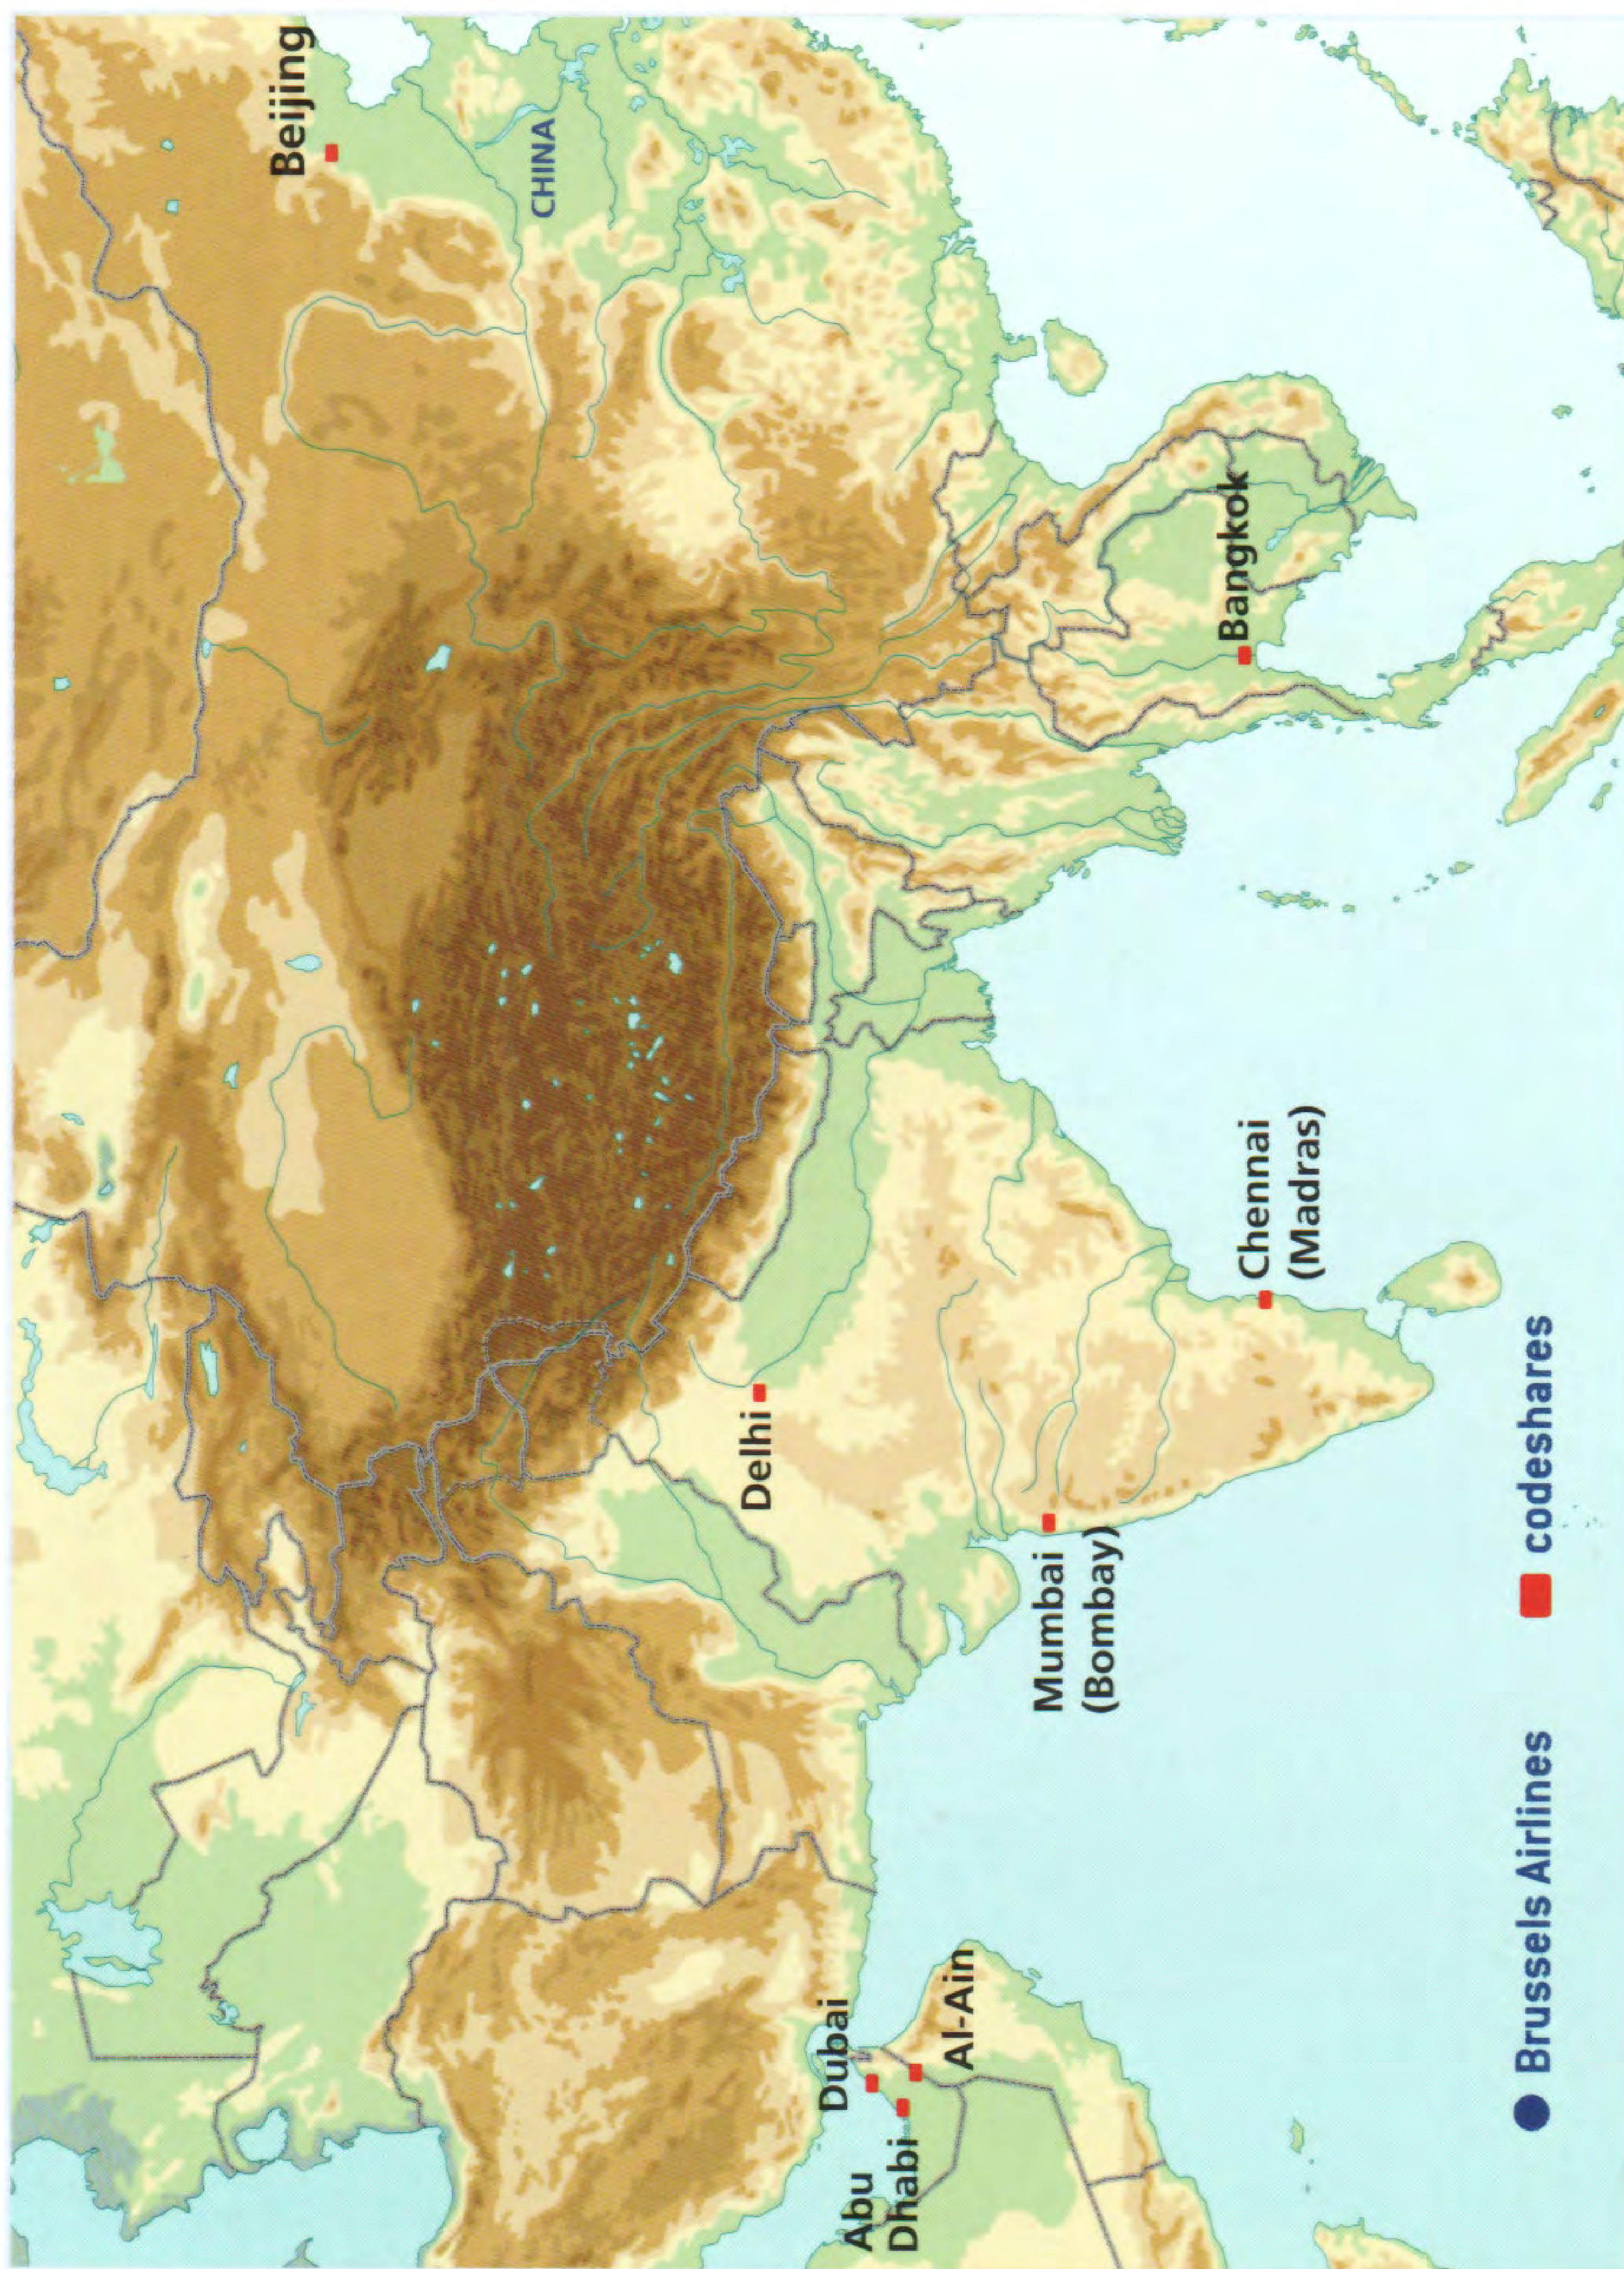

Le Caf' Conc'

Tout au long de l'année, le restaurant propose une carte gastronomique Française composée des meilleurs Foies gras et des Caviars les plus fins, et des viviers de crustacés et coquillages permettent à nos clients de déguster ou découvrir des produits frais de la mer.

Situé au coeur du centre ville de Kinshasa, Le Caf' Conc'a accueilli son premier client en décembre 1983 et n'a cessé d'agrandir sa gamme de services. Du traiteur à domicile, catering pour les avions aux cocktails ainsi que des prestations ou interventions extérieures pour des organismes Internationaux, nous répondons à toutes les demandes de nos clients.

Récemment, un centre d'affaires composé de salles de réunions et banquets nous permet d'accueillir séminaires et événements dans ce cadre unique et chaleureux. Trois salles sont mises à votre disposition pour une capacité maximum de 100 personnes.

Toute l'année du lundi au samedi soir, Noël Camillieri, sa fille et son équipe ont comme seul souci de vous faire passer un agréable moment si comme eux vous aimez les plaisirs de la vie.

LA PATISSERIE NOUVELLE

Chaque nuit, une équipe de boulangers et pâtisseries pétrissent et fabriquent des pains spéciaux, des viennoiseries et des gâteaux pour qu'au petit jour vous puissiez profiter de notre qualité et diversité de produits Français. Situé au centre ville en face du City Market, la Pâtisserie Nouvelles est ouverte tout les jours et intègre également un salon de thé pour nos clients qui désirent consommer sur place un petit déjeuner, une glace, gaufres et crêpes.

Pour vos déjeuner, un buffet composé de plats mijoté mais aussi une carte de sandwiches, hamburgers, croques monsieur, bagels, salades, pizzas, quiches et autres... Depuis plusieurs mois nous avons élaboré une nouvelle gamme de « plats à emporter » pour les jeunes cadres ; des repas équilibrés qui respectent des normes diététiques.

Deux nouvelles boutiques sont en cours d'ouvertures dans le quartier Chanic et sur le boulevard Poids Lourds afin de nous rapprocher encore plus de nos clients.