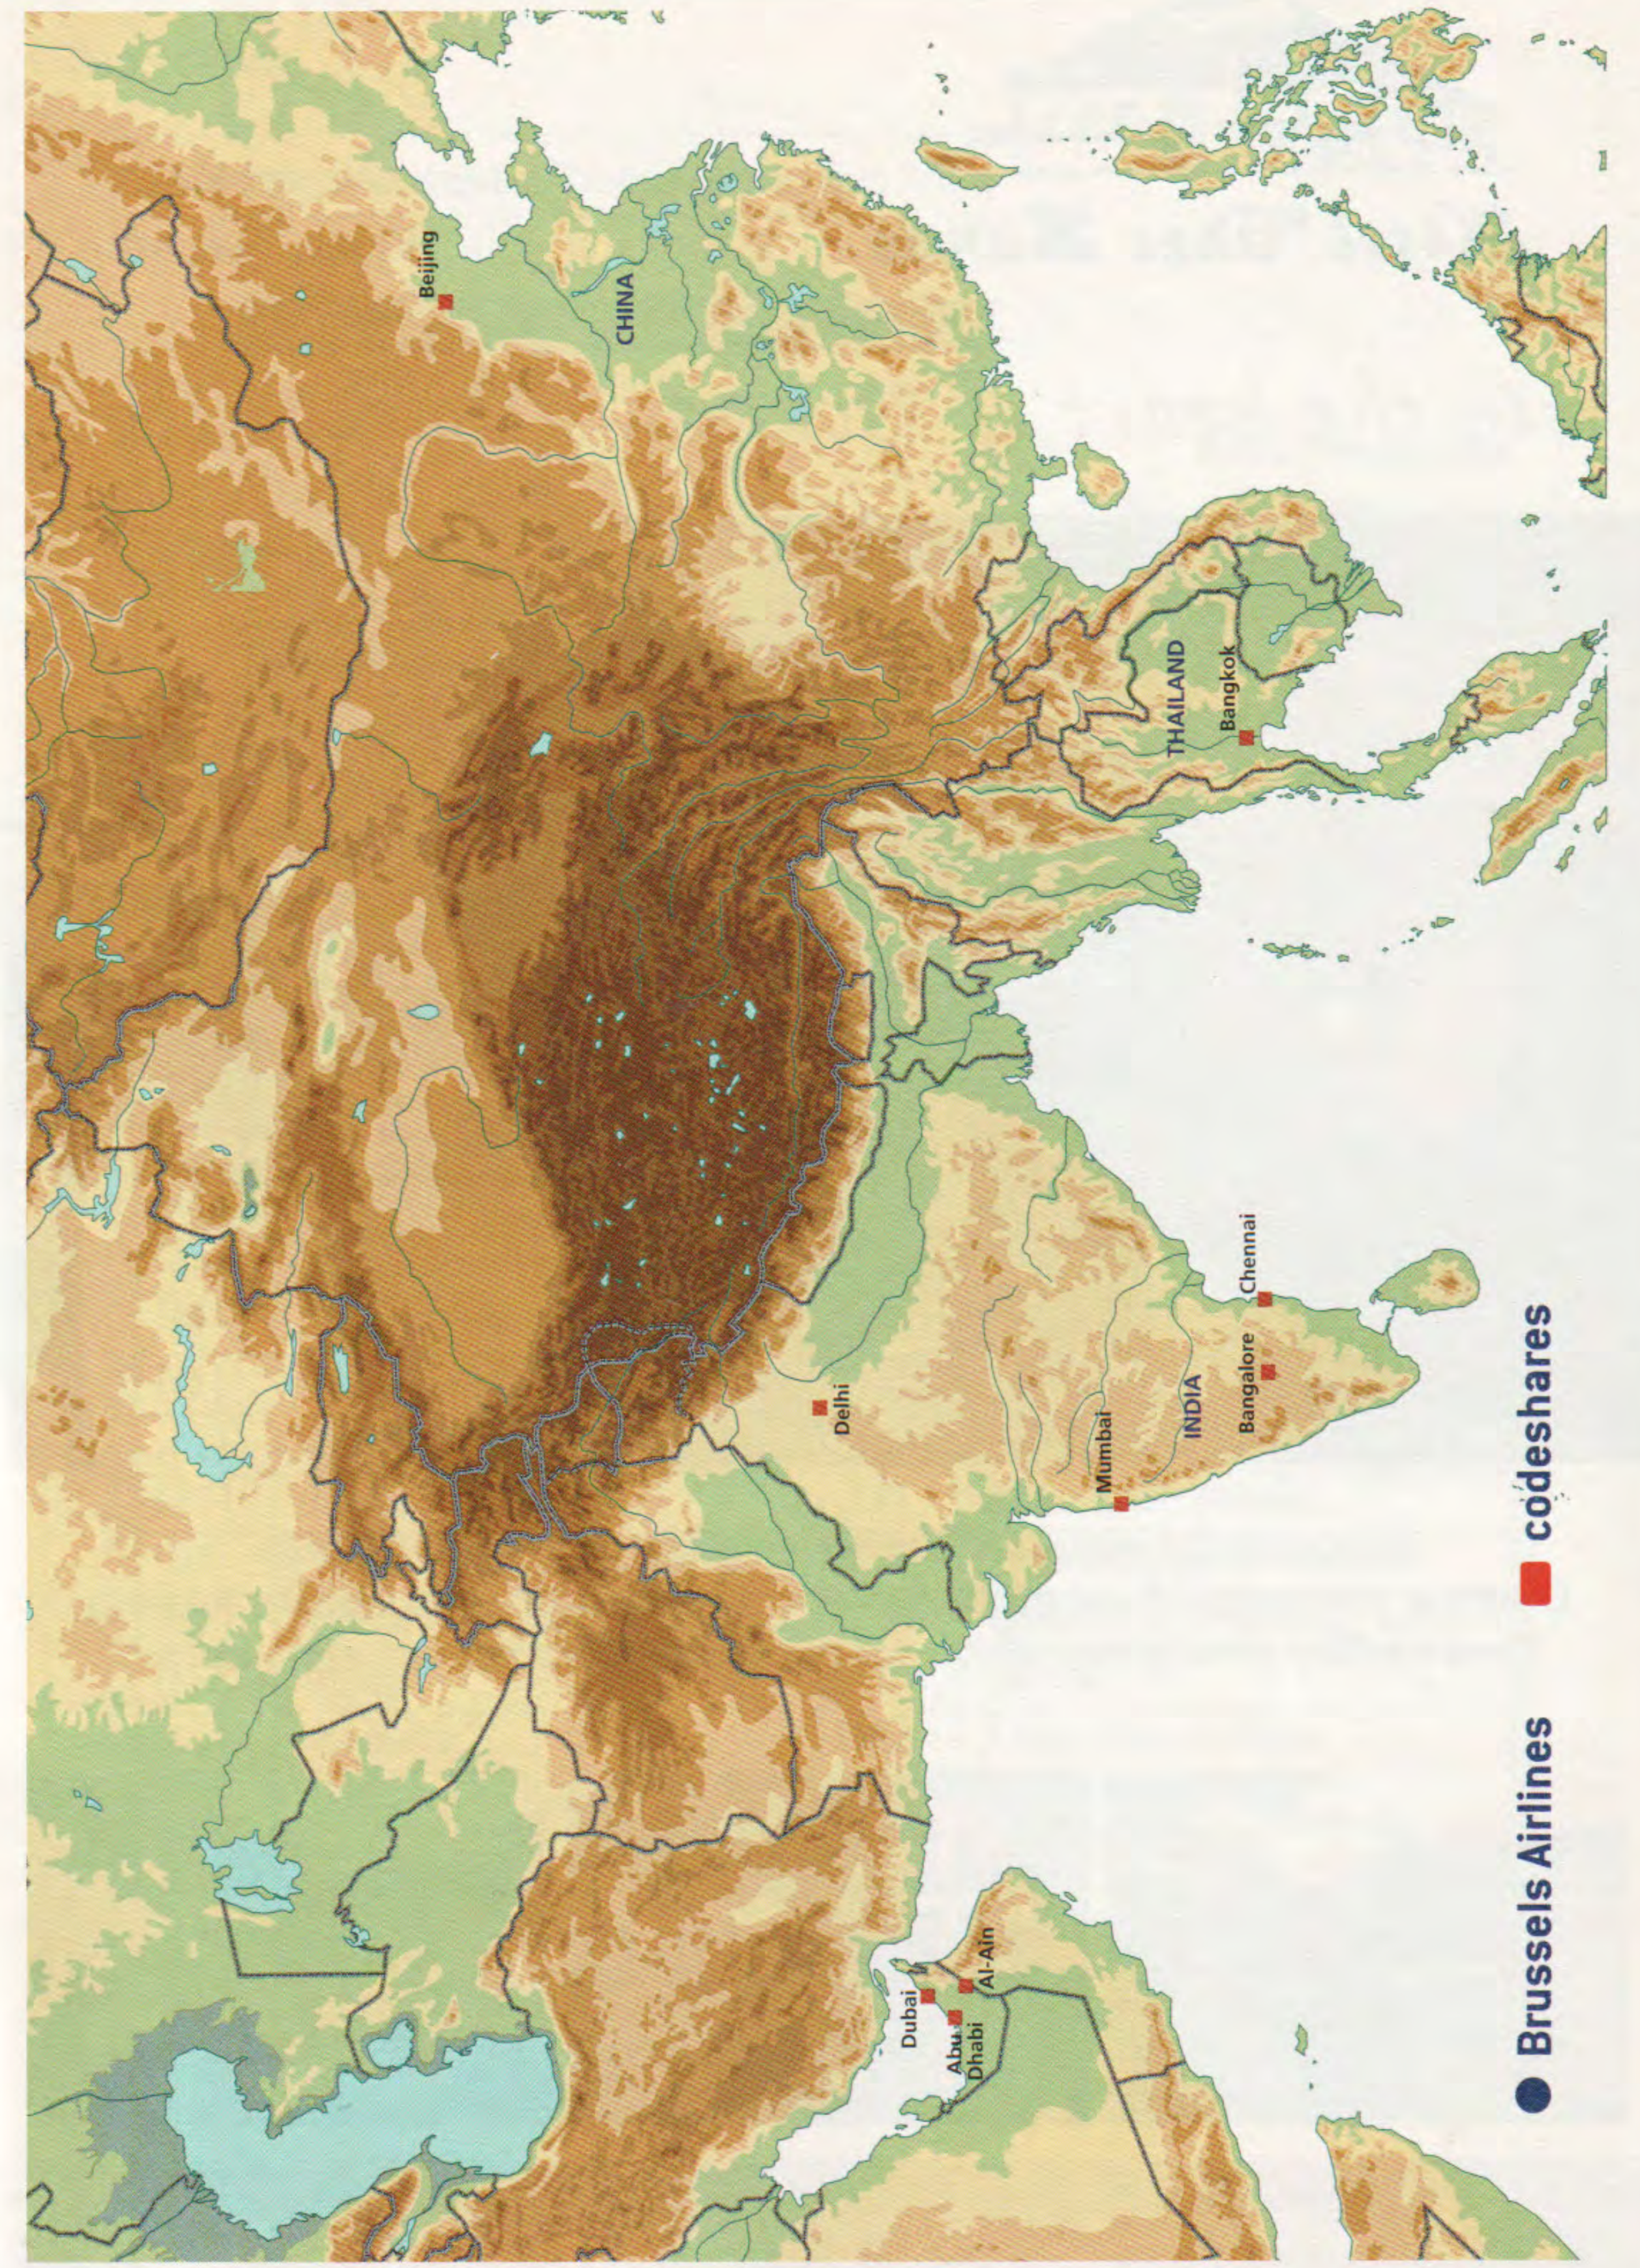

● Brussels Airlines    ■ codeshares

**Hôtel Chez Lando**

Ramera, Airport Road,  
Kigali, Rwanda

*In the heart of Rwandan Hospitality*

Hotel Chez Lando offers a total of 82 rooms where locals and visitors from everywhere feel at home.