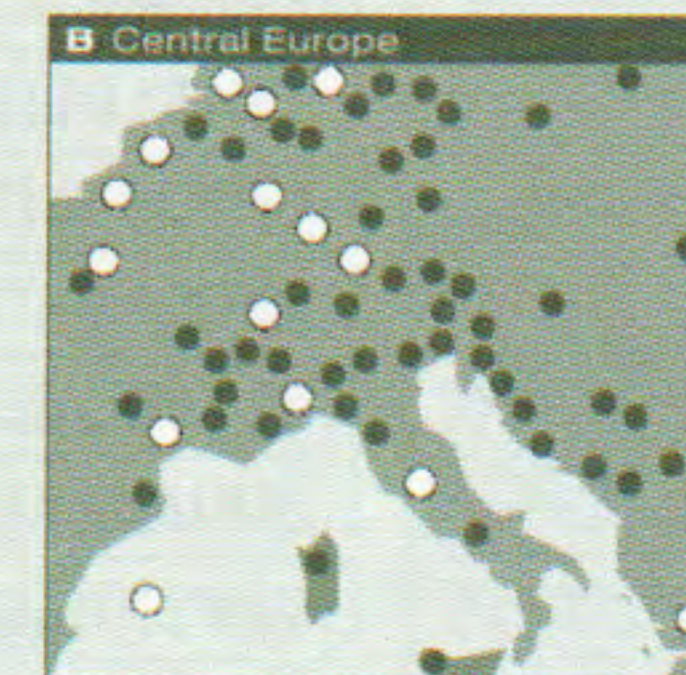

STAR ALLIANCE
THE WAY THE EARTH CONNECTS