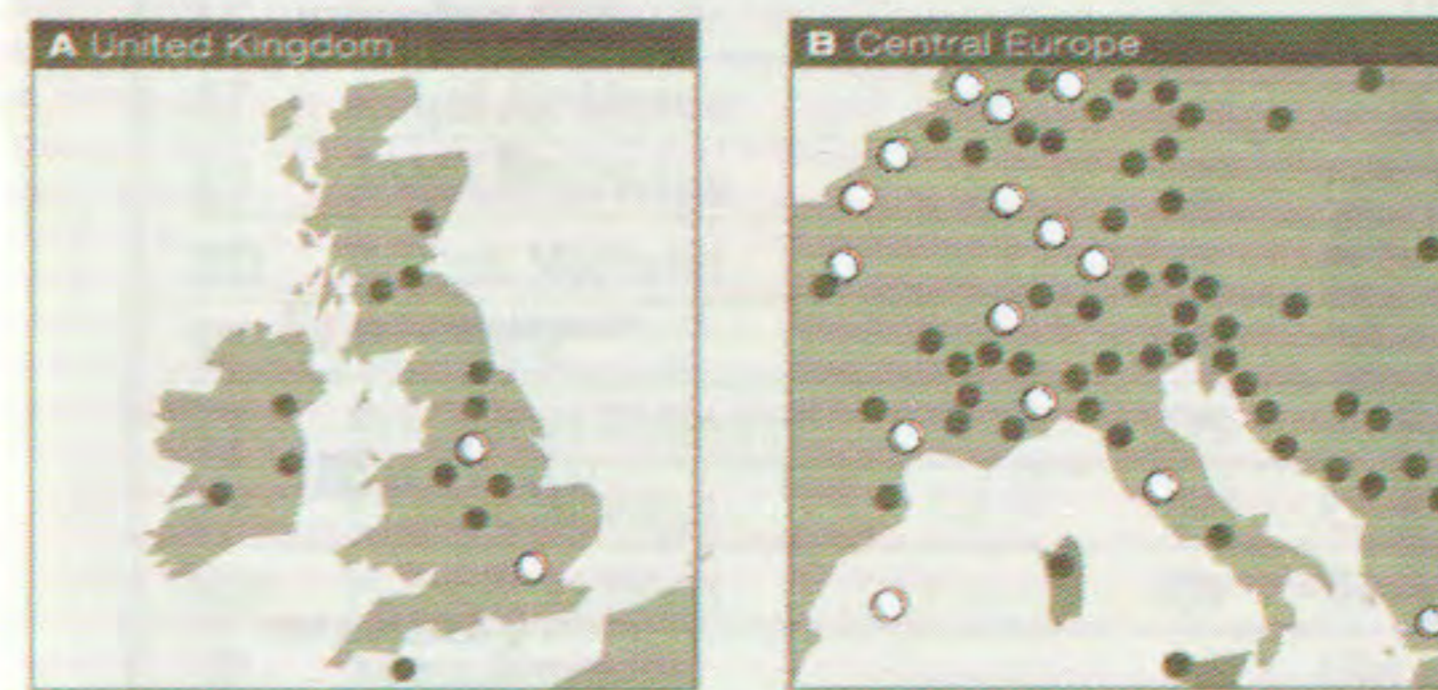

STAR ALLIANCE
THE WAY THE EARTH CONNECTS