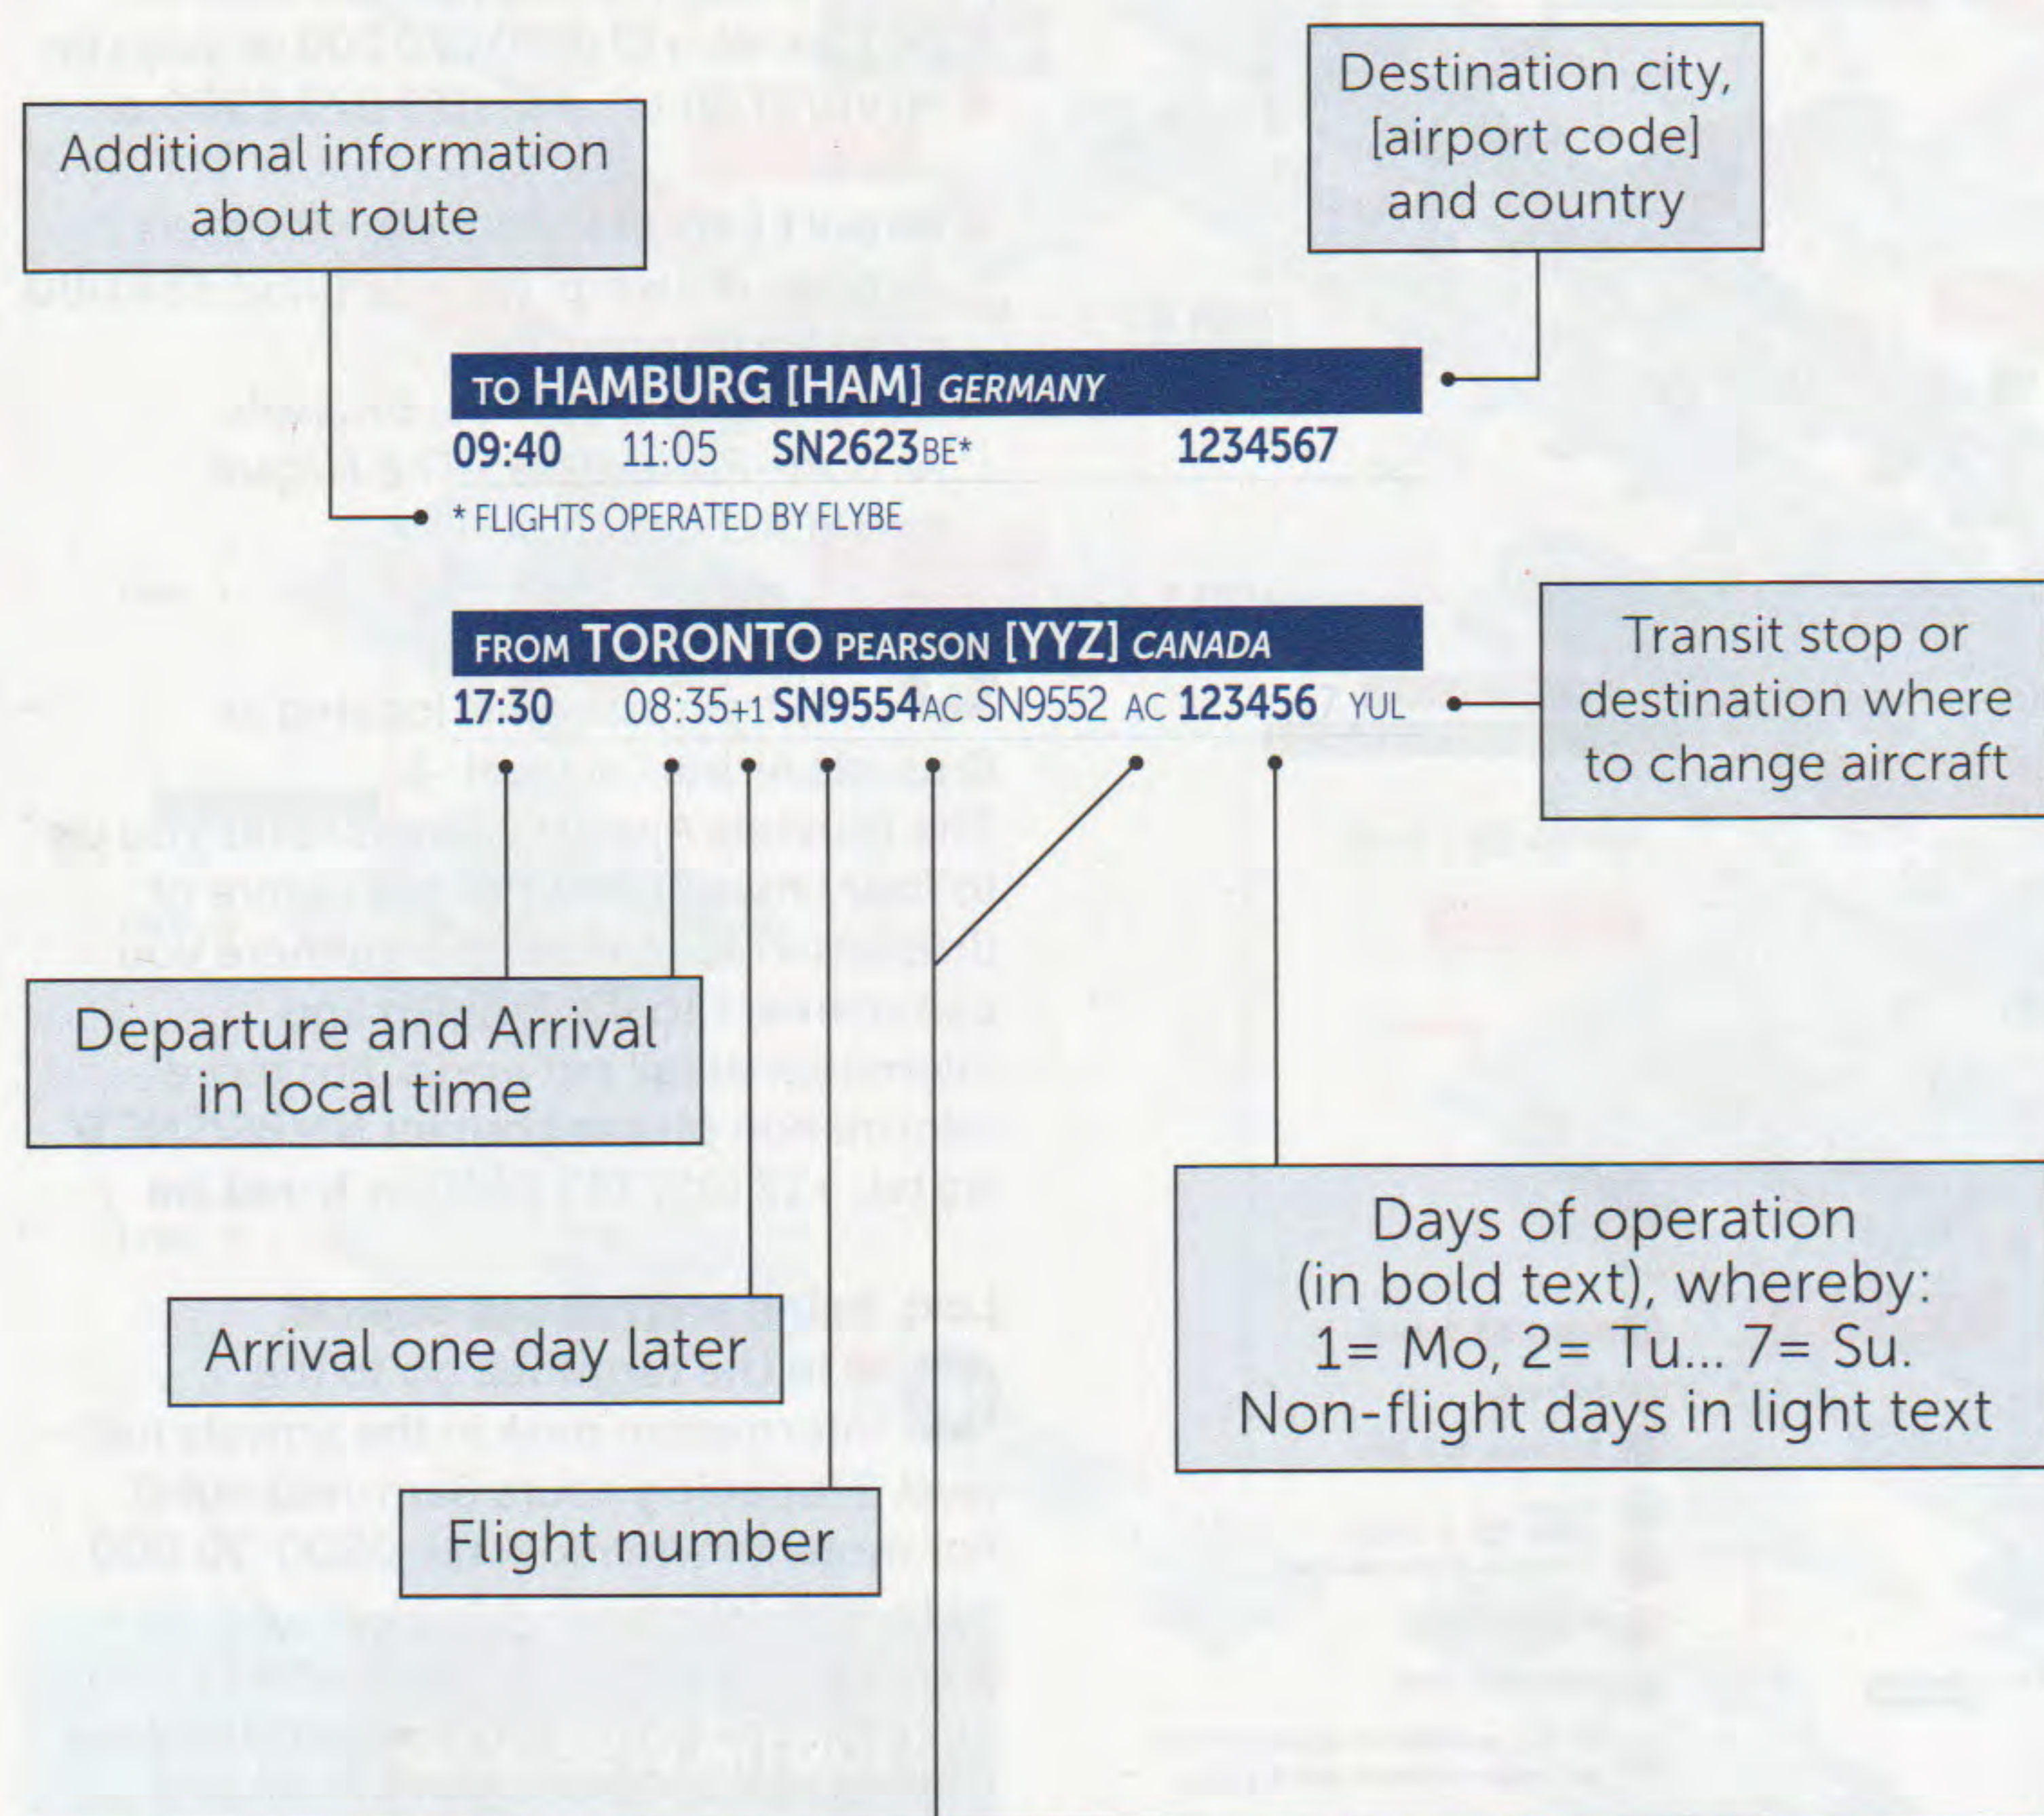

Flight schedules

How to use the timetable

Codeshare flights – some Brussels Airlines flights may be operated by:

AC Air Canada	LH Lufthansa	RO Tarom
AT Royal Air Maroc	LX Swiss International Airlines	TF Malmö Aviation
A3 Aegean Airlines	MS Egyptair	TG Thai Airways
BT Air Baltic	OS Austrian Airlines	TP TAP
EY Etihad Airways	OU Croatia Airlines	UA United Airlines
HU Hainan Airlines	OV Estonian Air	US US Airways
JP Adria Airways	PS Ukraine International Airlines	9W Jet Airways
KM Air Malta		

Index

ABIDJAN [ABJ] <i>IVORY COAST</i>	P25
ABU DHABI [AUH] <i>UAE</i>	P25
ABUJA [ABV] <i>NIGERIA</i>	P25
ACCRA [ACC] <i>GHANA</i>	P25
AGADIR [AGA] <i>MOROCCO</i>	P25
ATHENS [ATH] <i>GREECE</i>	P25
ATLANTA [ATL] <i>US</i>	P25
BANGKOK [BKK] <i>THAILAND</i>	P25
BANJUL [BJL] <i>THE GAMBIA</i>	P25
BARCELONA [BCN] <i>SPAIN</i>	P25
BASEL [BSL] <i>SWITZERLAND</i>	P25
BEIJING [PEK] <i>PEOPLE'S REPUBLIC OF CHINA</i>	P26
BERLIN TEGEL [TXL] <i>GERMANY</i>	P26
BILBAO [BIO] <i>SPAIN</i>	P26
BIRMINGHAM [BHX] <i>UK</i>	P26
BOLOGNA [BLQ] <i>ITALY</i>	P26
BOSTON [BOS] <i>US</i>	P26
BRISTOL [BRS] <i>UK</i>	P26
BUCHAREST [OTP] <i>ROMANIA</i>	P27
BUDAPEST [BUD] <i>HUNGARY</i>	P27
BUJUMBURA [BJM] <i>BURUNDI</i>	P27
CAIRO [CAI] <i>EGYPT</i>	P27
CALGARY [YYC] <i>CANADA</i>	P27
CASABLANCA [CMN] <i>MOROCCO</i>	P27
CATANIA [CTA] <i>ITALY</i>	P27
CHICAGO [ORD] <i>US</i>	P27
CLEVELAND [CLE] <i>US</i>	P27
CONAKRY [CKY] <i>GUINEA</i>	P27
COPENHAGEN [CPH] <i>DENMARK</i>	P28
COTONOU [COO] <i>BENIN</i>	P28
DAKAR [DKR] <i>SENEGAL</i>	P28
DALLAS [DFW] <i>US</i>	P28
DELHI [DEL] <i>INDIA</i>	P28
DENVER [DEN] <i>US</i>	P28
DOUALA [DLA] <i>CAMEROON</i>	P28