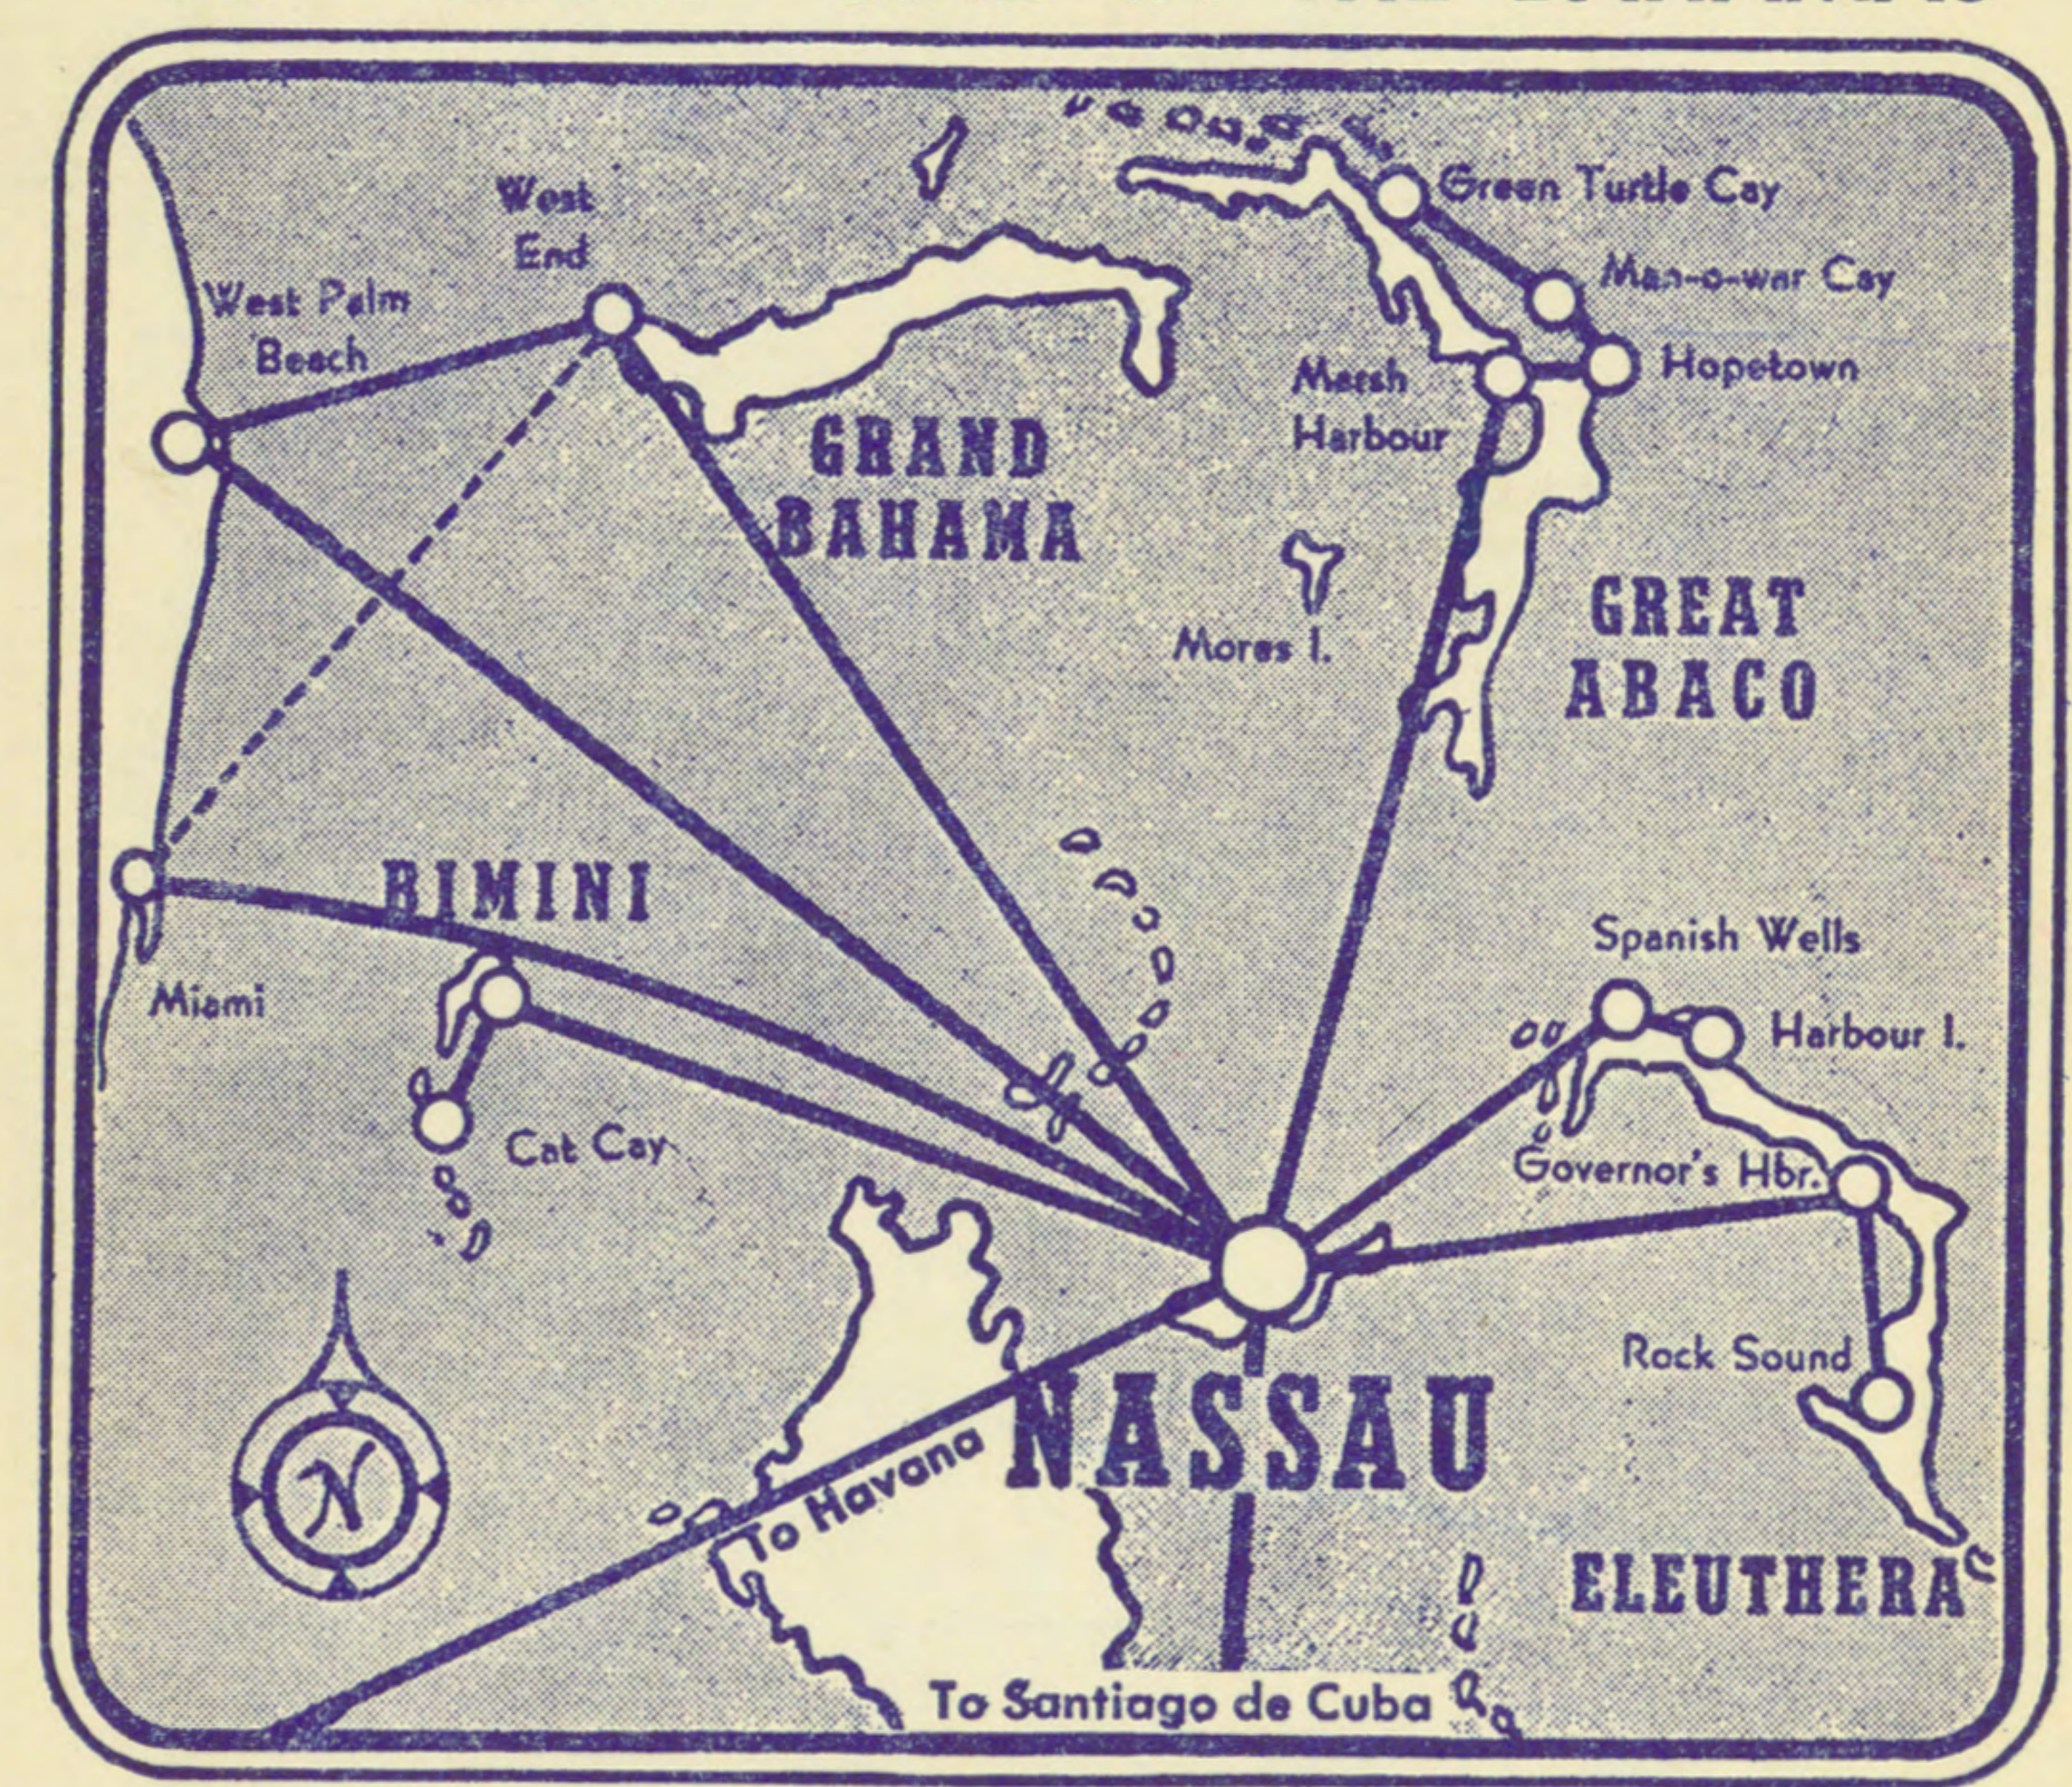

BAHAMAS AIRWAYS

LIMITED

INTERNATIONAL FARES

MIAMI TO:			KINGSTON TO:		
NASSAU	OW RT EX	$20.00 36.00 30.00	NASSAU	OW RT EX	$43.10 77.60 —
HAVANA	OW RT EX	$50.00 90.00 —	HAVANA	OW RT EX	$64.30 115.80 76.50§
SANTIAGO de CUBA	OW RT EX	$44.00 79.20 68.20	SANTIAGO de CUBA	OW RT EX	$23.00 41.40 35.70‡
MONTEGO BAY	OW RT EX	$62.00 111.60 —	PALM BEACH	OW RT EX	$62.00 111.60 —
KINGSTON	OW RT EX	$62.00 111.60 —	MIAMI	OW RT EX	$62.00 111.60 —
BERMUDA	OW RT EX	$78.00 139.90 —			
NASSAU TO:			SANTIAGO de CUBA TO:		
MIAMI	OW RT EX	$20.00 36.00 30.00*	NASSAU	OW RT EX	$36.00 64.80 —
PALM BEACH	OW RT EX	$19.50 35.00 30.00*	MIAMI	OW RT EX	$44.00 79.20 68.20‡
HAVANA	OW RT EX	$30.00 54.00 —	PALM BEACH	OW RT EX	$44.00 79.20 68.20‡
SANTIAGO de CUBA	OW RT EX	$36.00 64.80 —	KINGSTON	OW RT EX	$23.00 41.40 35.70‡
MONTEGO BAY	OW RT EX	$43.10 77.60 —	BERMUDA	OW RT EX	$99.80 179.70 —
KINGSTON	OW RT EX	$43.10 77.60 —			
HAVANA TO:			PALM BEACH TO:		
NASSAU	OW RT EX	$30.00 54.00 —	WEST END	OW RT EX	$ 7.50 13.50 —
MIAMI	OW RT EX	$50.00 90.00 —	NASSAU	OW RT EX	19.50 35.00 30.00*
KINGSTON	OW RT EX	$64.30 115.80 76.50§	KINGSTON	OW RT EX	$62.00 111.60 —
			SANTIAGO de CUBA	OW RT EX	$44.00 79.20 68.20‡

* 30 day excursion applicable all year   ‡ 60 day excursion applicable all year
§ 90 day excursion applicable all year

OW—(One Way)   RT—(Round Trip)   EX—(Excursion)

Circle Trip Miami - Nassau - Havana - Miami — $52.50

FOR FURTHER INFORMATION ASK

BAHAMAS AIRWAYS LIMITED

TO - FROM - AND IN THE BAHAMAS

For Reservations See Your Local Travel Agent Or
BRITISH OVERSEAS AIRWAYS CORPORATION
New York, Los Angeles, Washington, Boston, Montreal, Havana, Bermuda, Miami, San Francisco, Chicago, Toronto, Santiago de Cuba, Nassau.

Cables: Speedbird
BRITISH WEST INDIAN AIRWAYS
Anutigua, Barbados, British Guiana, British Honduras, Grenada, Guadeloupe, Kingston, Montego Bay, Martinique, Miami, Nassau, Puerto Rico, St. Kitts, St. Lucia, Tobago, Trinidad, Venezuela.

Cables: Speedbird
BAHAMAS AIRWAYS LIMITED
PALM BEACH, & NASSAU

DOMESTIC FARES

OW—(One Way)   RT—(Round Trip)

BIMINI TO:	OW RT	DOLLARS 3.30 6.00	STERLING 1. 3.0 2. 2.0
CAT CAY			
GOVERNOR'S HARBOUR TO:	OW RT	DOLLARS 2.50 4.50	STERLING 18.0 1.13.0
ROCK SOUND HARBOUR ISLAND	OW RT	4.10 7.40	1. 9.0 2.13.0
HARBOUR ISLAND TO:	OW RT	DOLLARS 1.70 3.10	STERLING 12.0 1. 2.0
SPANISH WELLS	OW RT	6.50 11.70	2. 6.0 4. 3.0
SPANISH WELLS TO:	OW RT	DOLLARS 4.10 7.40	STERLING 1. 9.0 2.13.0
GOVERNOR'S HARBOUR	OW RT	6.50 11.70	2. 6.0 4. 3.0
ROCK SOUND	OW RT	4.10 7.40	1. 9.0 2.13.0

GREEN TURTLE CAY TO:	OW RT	DOLLARS 3.30 6.00	STERLING 1. 3.0 2. 2.0
HOPETOWN	OW RT	3.30 6.00	1. 3.0 2. 2.0
MARSH HARBOUR	OW RT	3.30 6.00	1. 3.0 2. 2.0
MAN-O-WAR CAY	OW RT	3.30 6.00	1. 3.0 2. 2.0
HOPETOWN TO:	OW RT	DOLLARS 1.70 3.10	STERLING 12.0 1. 2.0
MARSH HARBOUR	OW RT	1.70 3.10	12.0 1. 2.0
MAN-O-WAR CAY	OW RT	1.70 3.10	12.0 1. 2.0
MARSH HARBOUR TO:	OW RT	DOLLARS 1.70 3.10	STERLING 12.0 1. 2.0
MAN-O-WAR CAY	OW RT	1.70 3.10	12.0 1. 2.0

NASSAU TO:	OW RT	DOLLARS 13.00 23.40	STERLING 4.12.0 8. 6.0
BIMINI	OW RT	12.00 21.60	4. 6.0 7.15.0
CAT CAY	OW RT	8.90 16.10	3. 4.0 5.16.0
GOVERNOR'S HARBOUR	OW RT	11.30 20.40	4. 1.0 7. 6.0
GREEN TURTLE CAY	OW RT	6.50 11.70	2. 6.0 4. 3.0
HARBOUR ISLAND	OW RT	10.50 18.90	3.15.0 6.15.0
HOPETOWN	OW RT	10.50 18.90	3.15.0 6.15.0
MARSH HARBOUR	OW RT	10.50 18.90	3.15.0 6.15.0
MAN-O-WAR CAY	OW RT	8.90 16.10	3. 4.0 5.16.0
ROCK SOUND	OW RT	6.50 11.70	2. 6.0 4. 3.0
SPANISH WELLS	OW RT	12.00 21.50	4. 6.0 7.15.0
WEST END, GR. BAHAMA	OW RT	10.50 18.90	3.15.0 6.15.0
SANDY POINT	OW RT