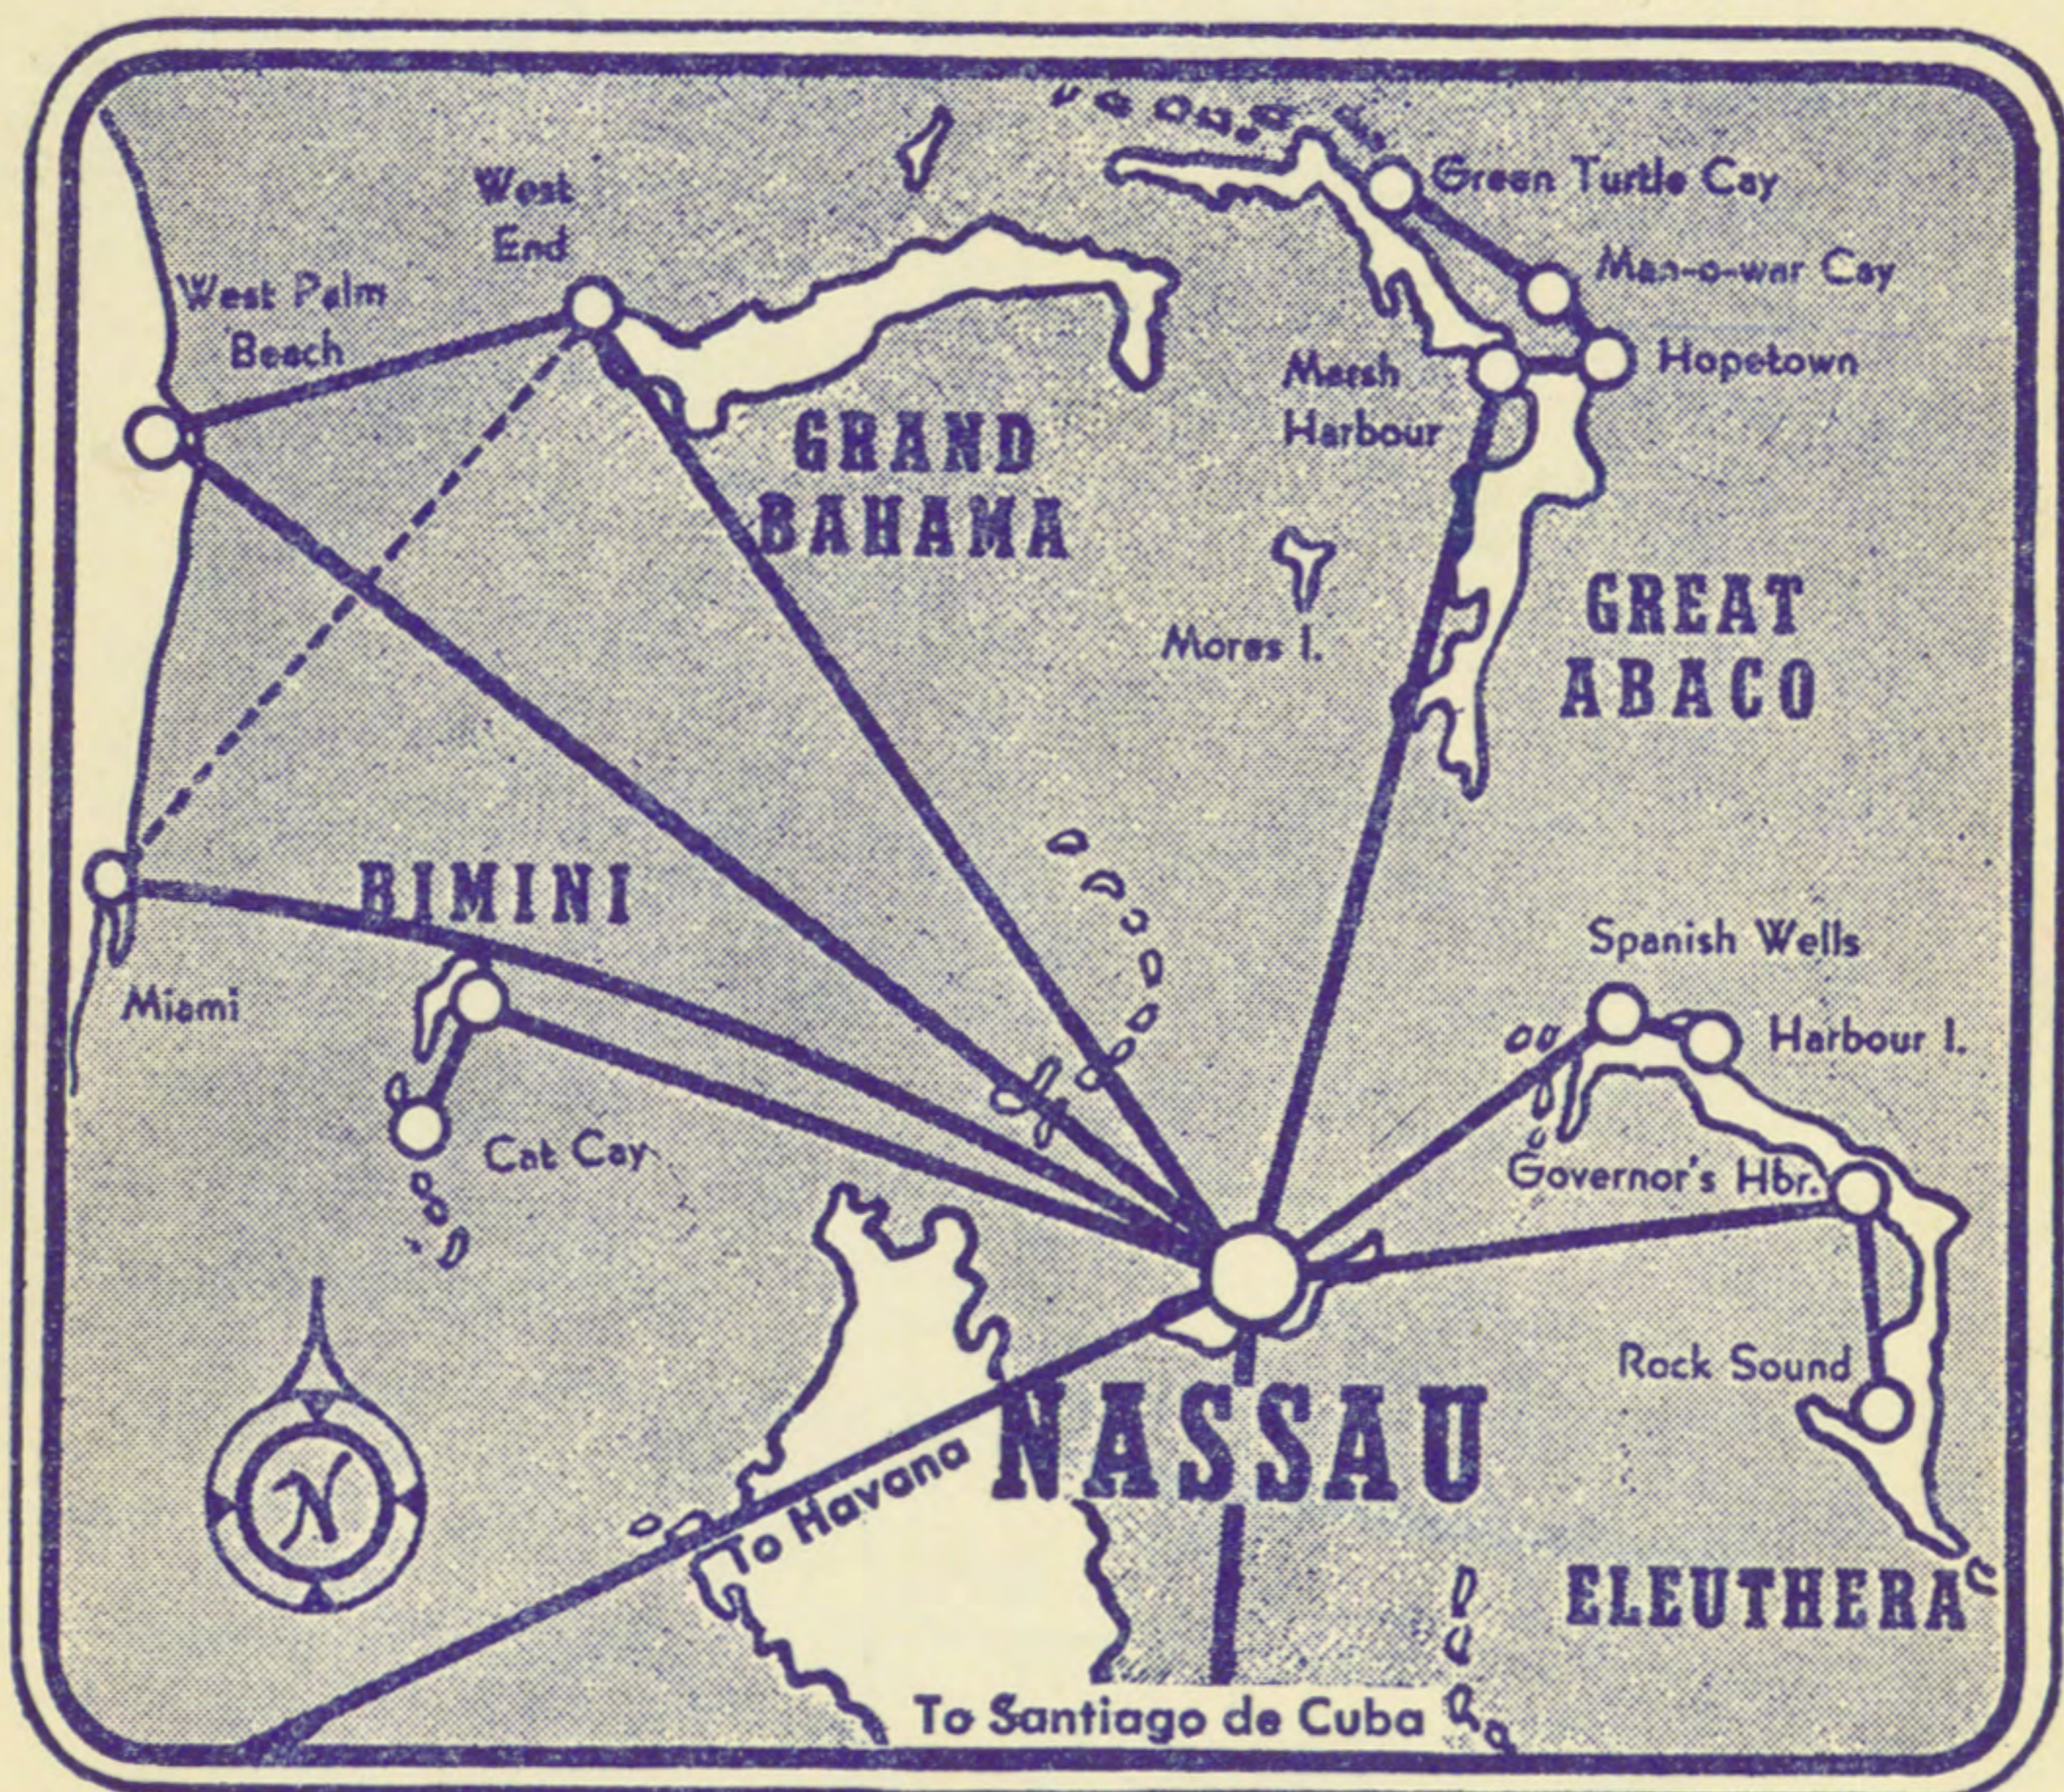

WINTER SCHEDULE - DECEMBER 1, 1951

BAHAMAS AIRWAYS LIMITED

TO - FROM - AND IN THE BAHAMAS

For Reservations See Your Local Travel Agent Or
BRITISH OVERSEAS AIRWAYS CORPORATION

New York, Los Angeles, Washington, Boston, Montreal, Havana,
Bermuda, Miami, San Francisco, Chicago, Toronto, Santiago
de Cuba, Nassau.

Cables: Speedbird

BRITISH WEST INDIAN AIRWAYS

Anutigua, Barbados, British Guiana, British Honduras,
Grenada, Guadeloupe, Kingston, Montego Bay, Martinique,
Miami, Nassau, Puerto Rico, St. Kitts, St. Lucia, Tobago,
Trinidad, Venezuela.

* 30 day excursion applicable all year ‡ 60 day excursion applicable all year
§ 90 day excursion applicable all year

OW—(One Way) RT—(Round Trip) EX—(Excursion)

Circle Trip Miami - Nassau - Havana - Miami — \$52.50