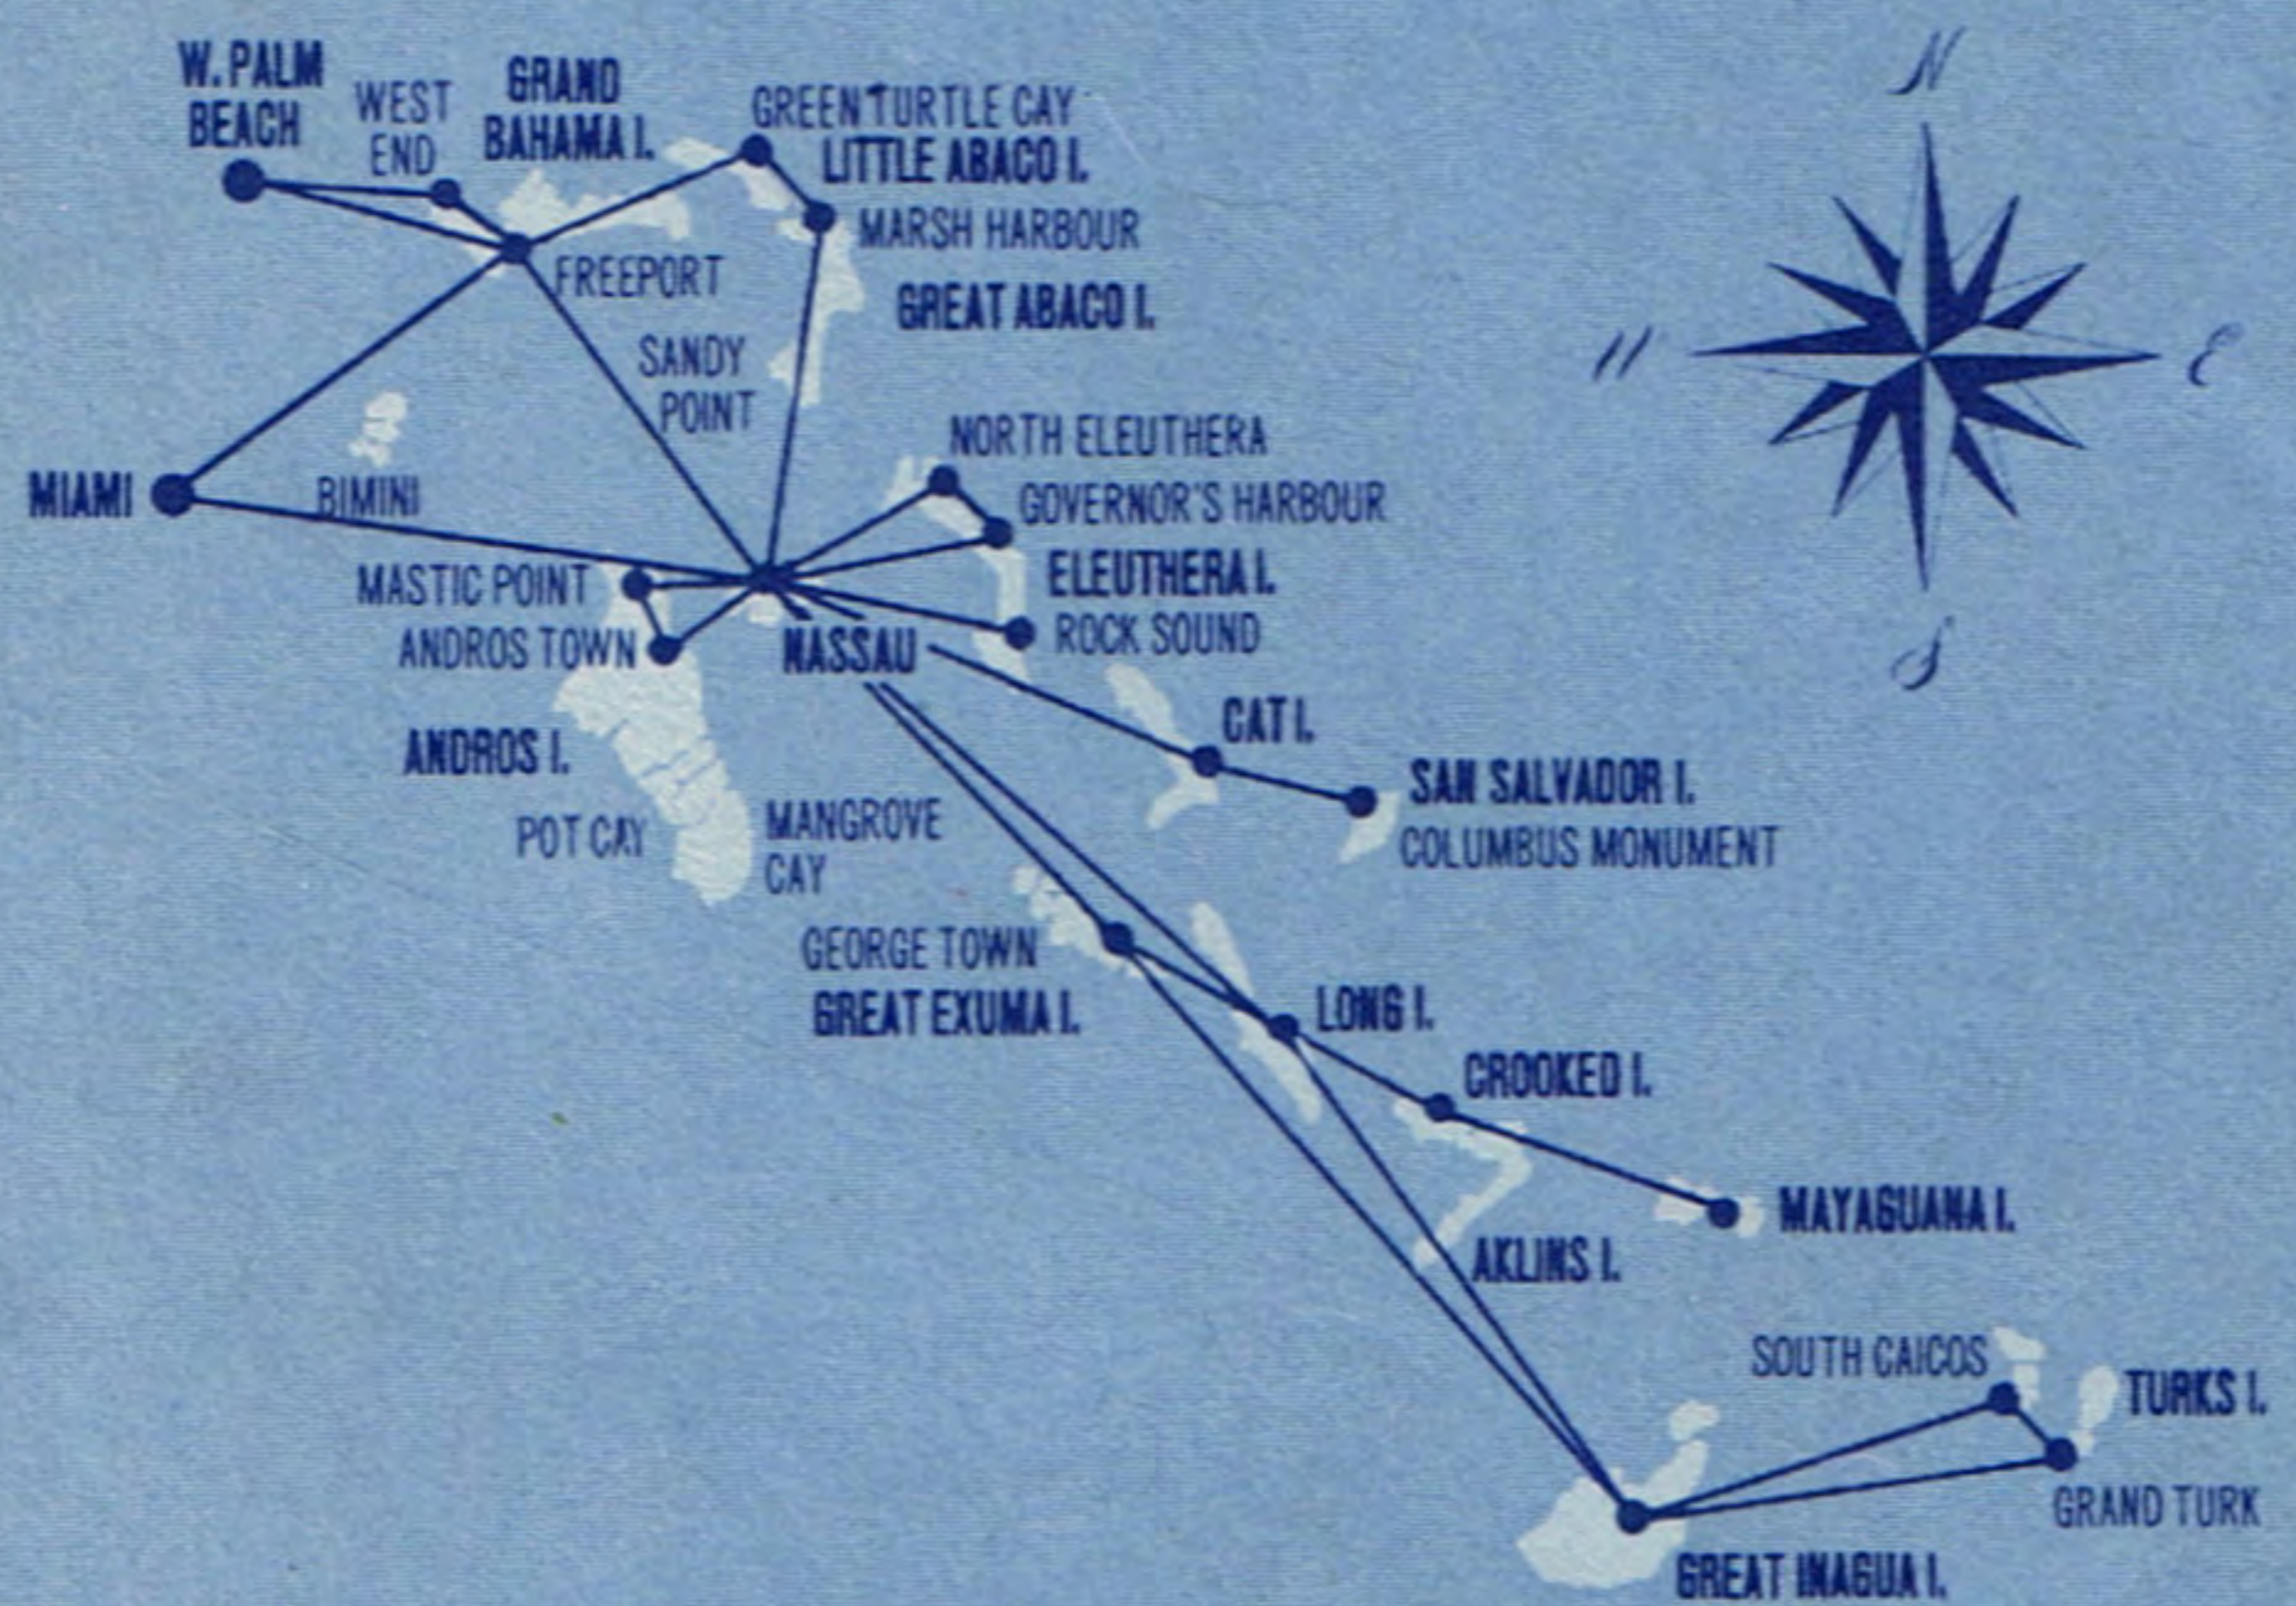

From the collection of
Arthur Na

timetables & fares

WITH EFFECT FROM 16th DECEMBER, 1964

BAHAMAS AIRWAYS LTD.

AN ASSOCIATE OF B.O.A.C.-CUNARD

**BEGINNING JANUARY 1st / NEW 17 DAY
EXCURSION FARES TO NASSAU**

$27 ROUND TRIP

subject to government approval

THE AIRLINE OF THE BAHAMAS

See Your Travel Agent or Call:

MIAMI — 10 BISCAYNE BOULEVARD	377-8301
FREEPORT / LUCAYA	6260
FT. LAUDERDALE	522-6776
WEST PALM BEACH — INTERNATIONAL AIRPORT	832-5585
NASSAU — BOYLE BUILDING, BAY STREET . . . (Out Islands)	9-4131
	(Florida) 2-4021
	(Night Service) 2-4247