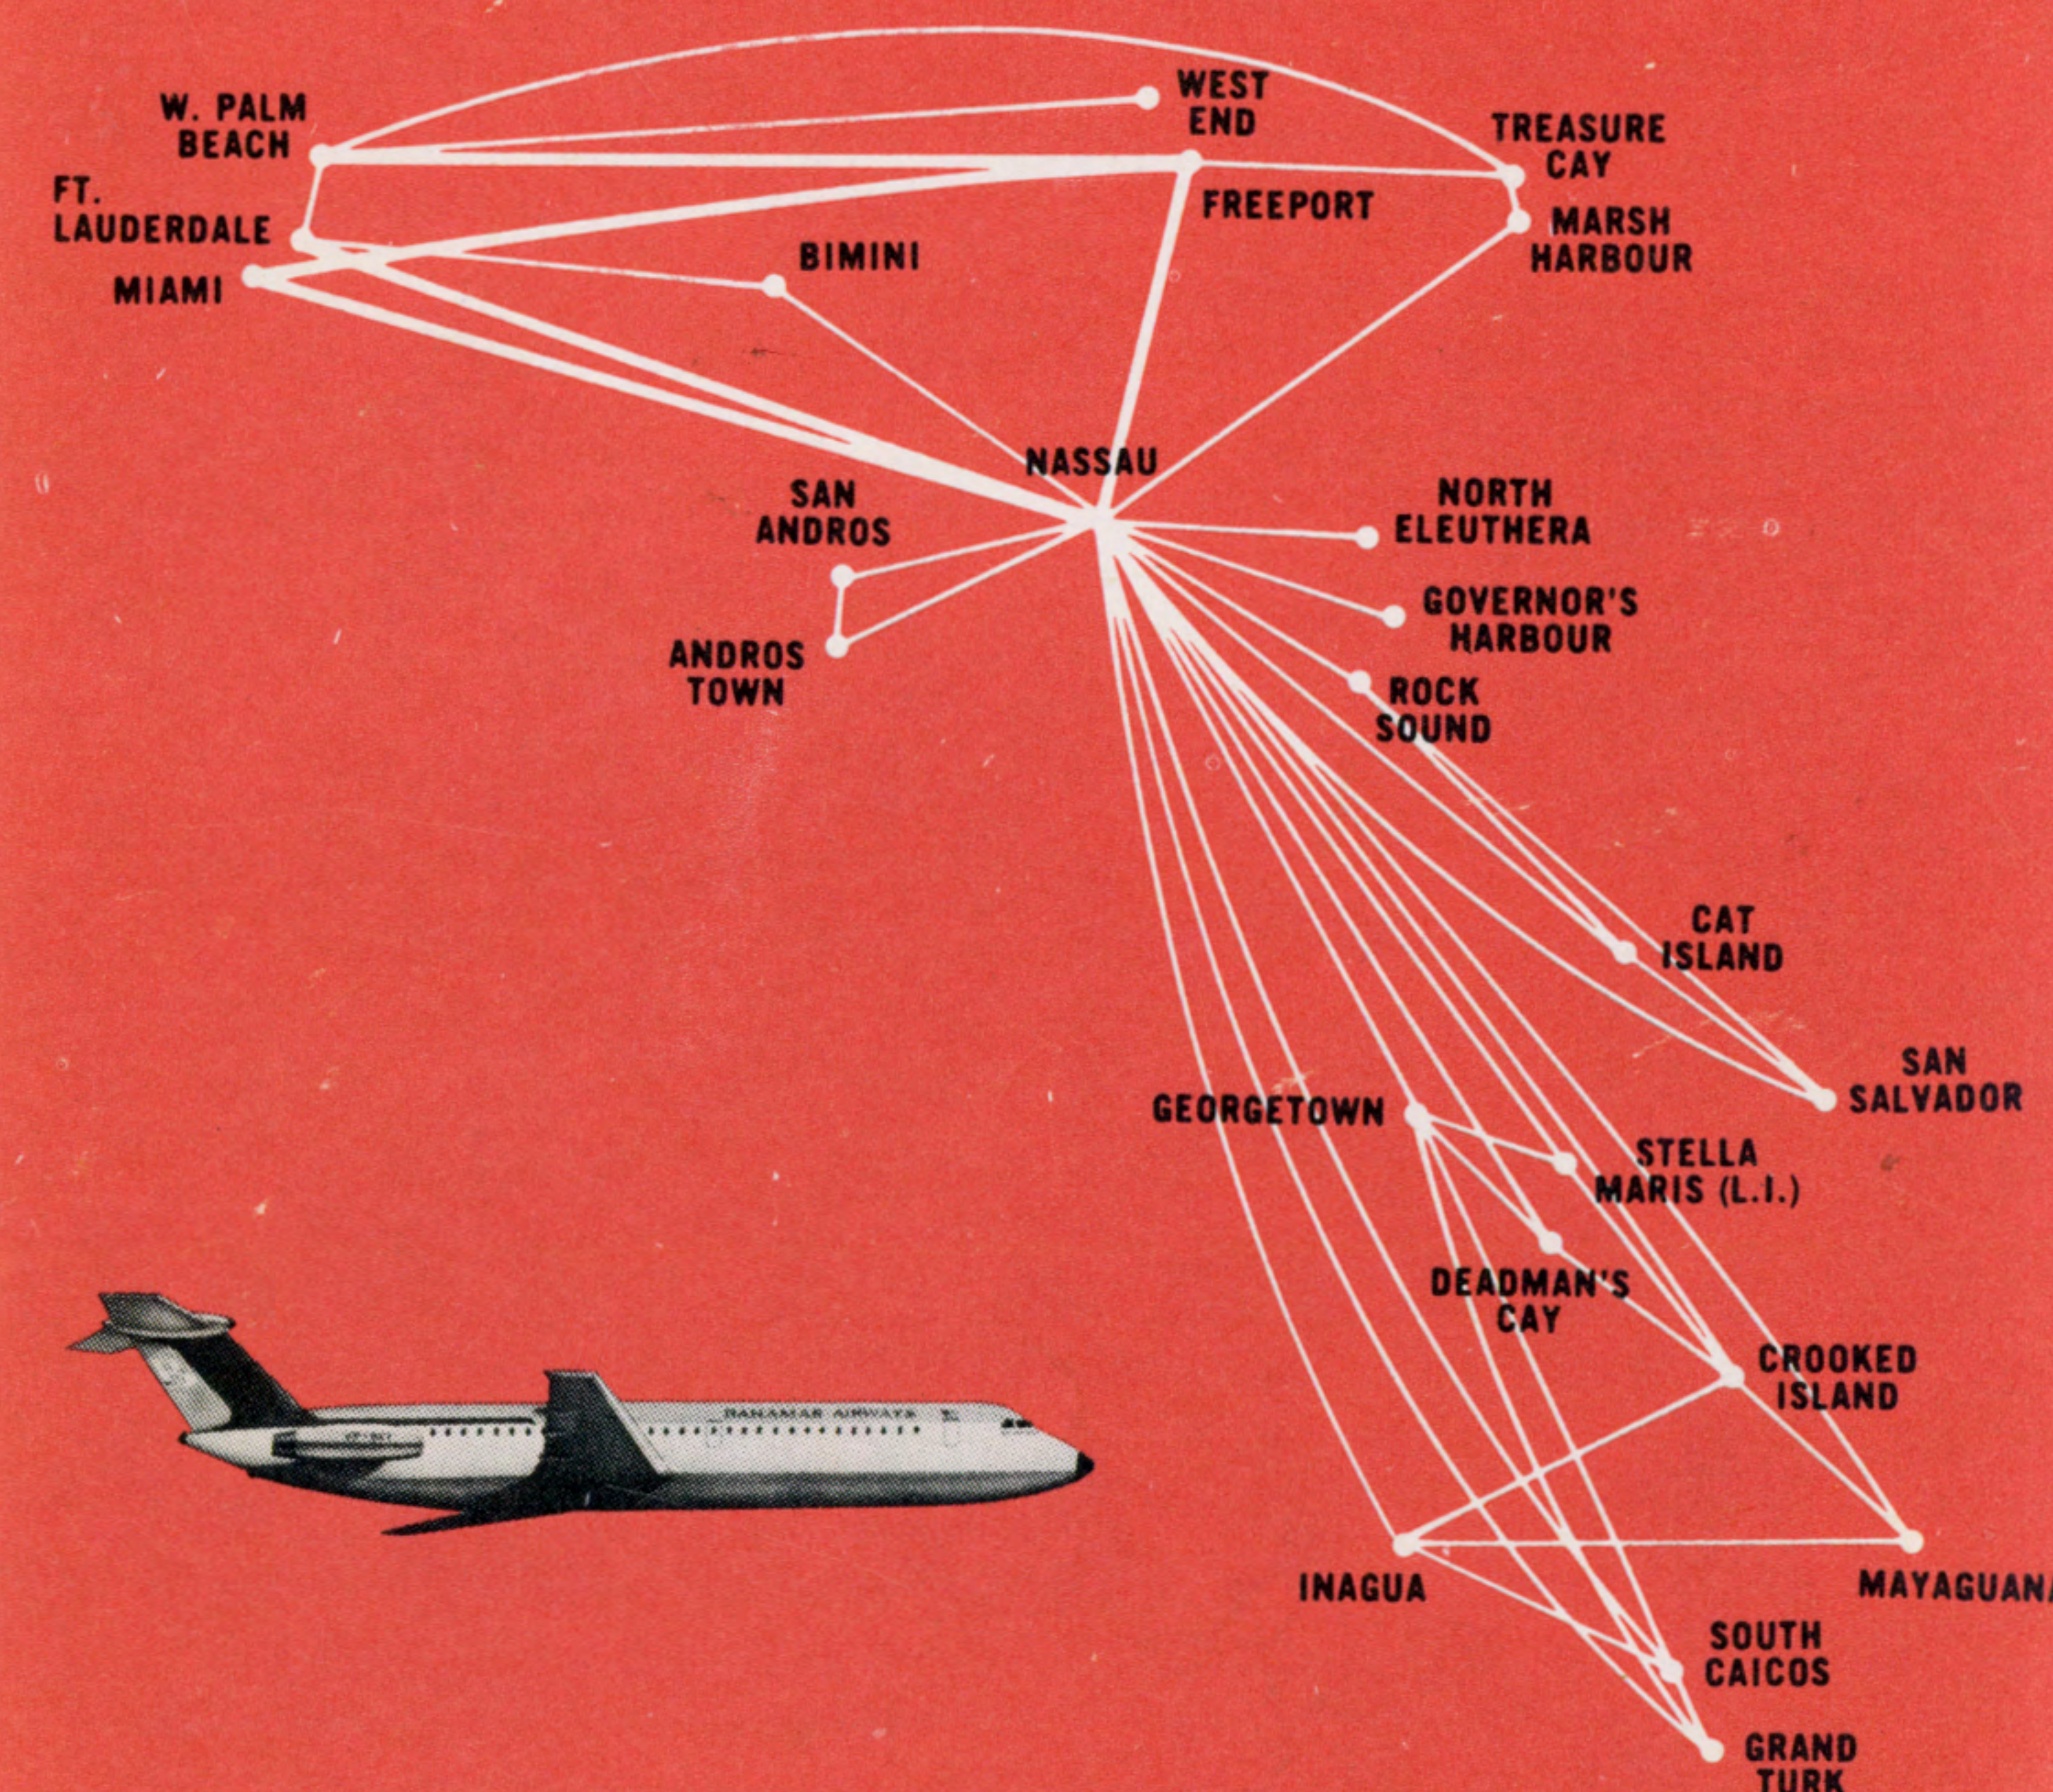

LEAVE	ARRIVE	FLIGHT	FREQUENCY	EQUIPMENT
FROM FREEPORT				
9:00 AM	9:35 AM	351	DAILY	JET
11:05 AM	11:40 AM	353	DAILY	JET
3:10 PM	3:45 PM	355	DAILY	JET
5:20 PM	5:55 PM	357	DAILY	JET
7:35 PM	8:10 PM	359	DAILY	JET

LEAVE	ARRIVE	FLIGHT	FREQUENCY	EQUIPMENT
FROM FREEPORT				
2:15 PM	2:50 PM	257	DAILY	JET-PROP

LEAVE	ARRIVE	FLIGHT	FREQUENCY	EQUIPMENT
FROM MARSH HARBOUR				
9:20 AM	10:40 AM	251	DAILY	JET-PROP

LEAVE	ARRIVE	FLIGHT	FREQUENCY	EQUIPMENT
FROM NASSAU				
8:00 AM	10:40 AM	251	DAILY	JET-PROP
1:15 PM	2:50 PM	257	DAILY	JET-PROP

LEAVE	ARRIVE	FLIGHT	FREQUENCY	EQUIPMENT
FROM TREASURE CAY				
9:45 AM	10:40 AM	251	DAILY	JET-PROP

LEAVE	ARRIVE	FLIGHT	FREQUENCY	EQUIPMENT
FROM WEST END				
4:10 PM	4:45 PM	253	DAILY	JET-PROP

The obvious choice BAHAMAS AIRWAYS

FREEPORT