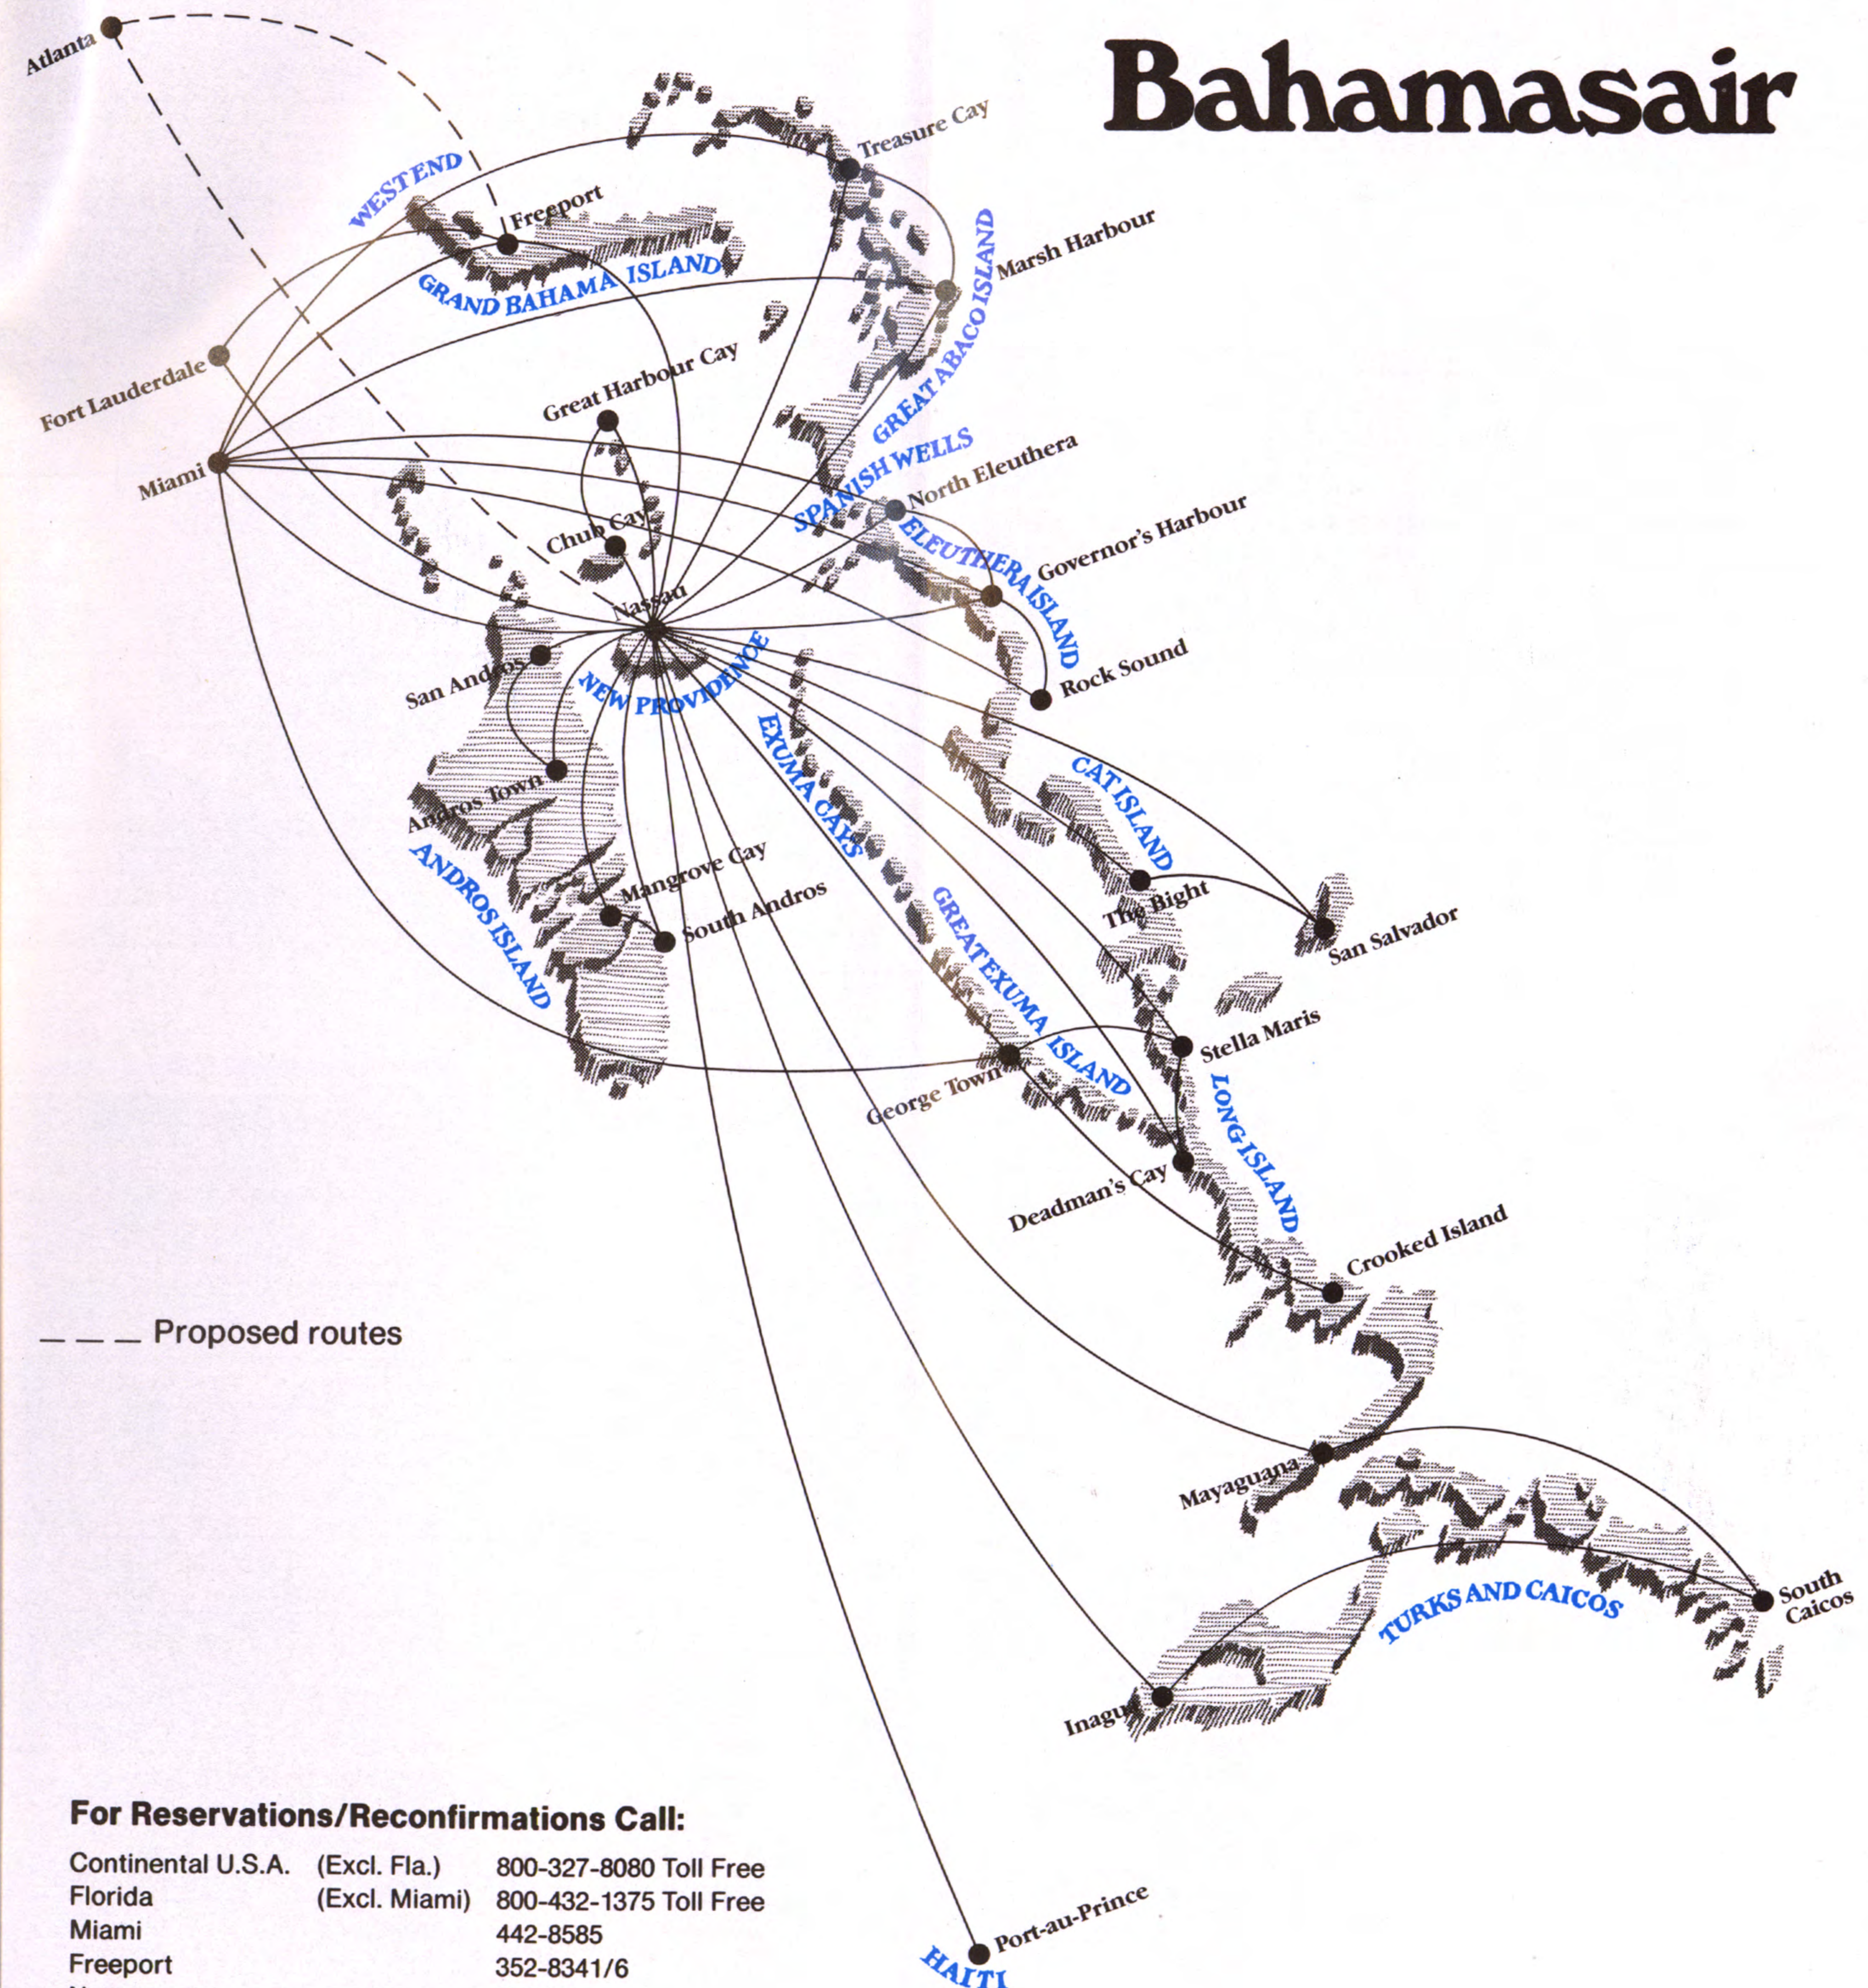

THE ULTIMATE DINING EXPERIENCES IN NASSAU ARE ON PARADISE ISLAND.

For reservations, please call 55441

Café Martinique

FRENCH. One of the world's most elegant restaurants. Superb haute cuisine. From Escargots to Beef Wellington to Cherries Jubilee. Dinner Music and Dancing.

Bahamian Club

CONTINENTAL. Noted by gastronomic experts for its succulent Prime Ribs, Thick Steaks, Caesar Salads and flaming desserts. Music for dancing.

Villa d'Este

ITALIAN. Truly Italian. Truly elegant. With remarkable Veal Milanese. Fabulous Fettucine Alfredo. And a pastry cart that's absolutely delightful.

Courtyard Terrace

ALFRESCO. Candlelight dining under the stars at the Ocean Club. Enjoy marvelous Chateaubriand with Béarnaise Sauce. Accompanied by a cool island combo.

coyaba

POLYNESIAN. You'll feel you're in the South Seas. Try Lobster Cantonese, Triple Dragon or Conch Singapore and our exotic tropical drinks.

THE CARIBBEAN

Spectacular entertainment, sensational showgirls. Complemented by a magnificent dinner.

Brauhaus Deli

The only 24-hour deli in the Bahamas. A real treat for those who crave a midnight snack of corned beef on rye.

PARADISE ISLAND. NASSAU, BAHAMAS
THE ULTIMATE EXPERIENCE.

Bahamasair

National Airline of the Bahamas

Quick Reference Timetable
Effective June 11, 1979

For Reservations/Reconfirmations Call:

Continental U.S.A. (Excl. Fla.)	800-327-8080 Toll Free
Florida (Excl. Miami)	800-432-1375 Toll Free
Miami	442-8585
Freeport	352-8341/6
Nassau	7-8511
For Cargo Call:	(305) 526-5559