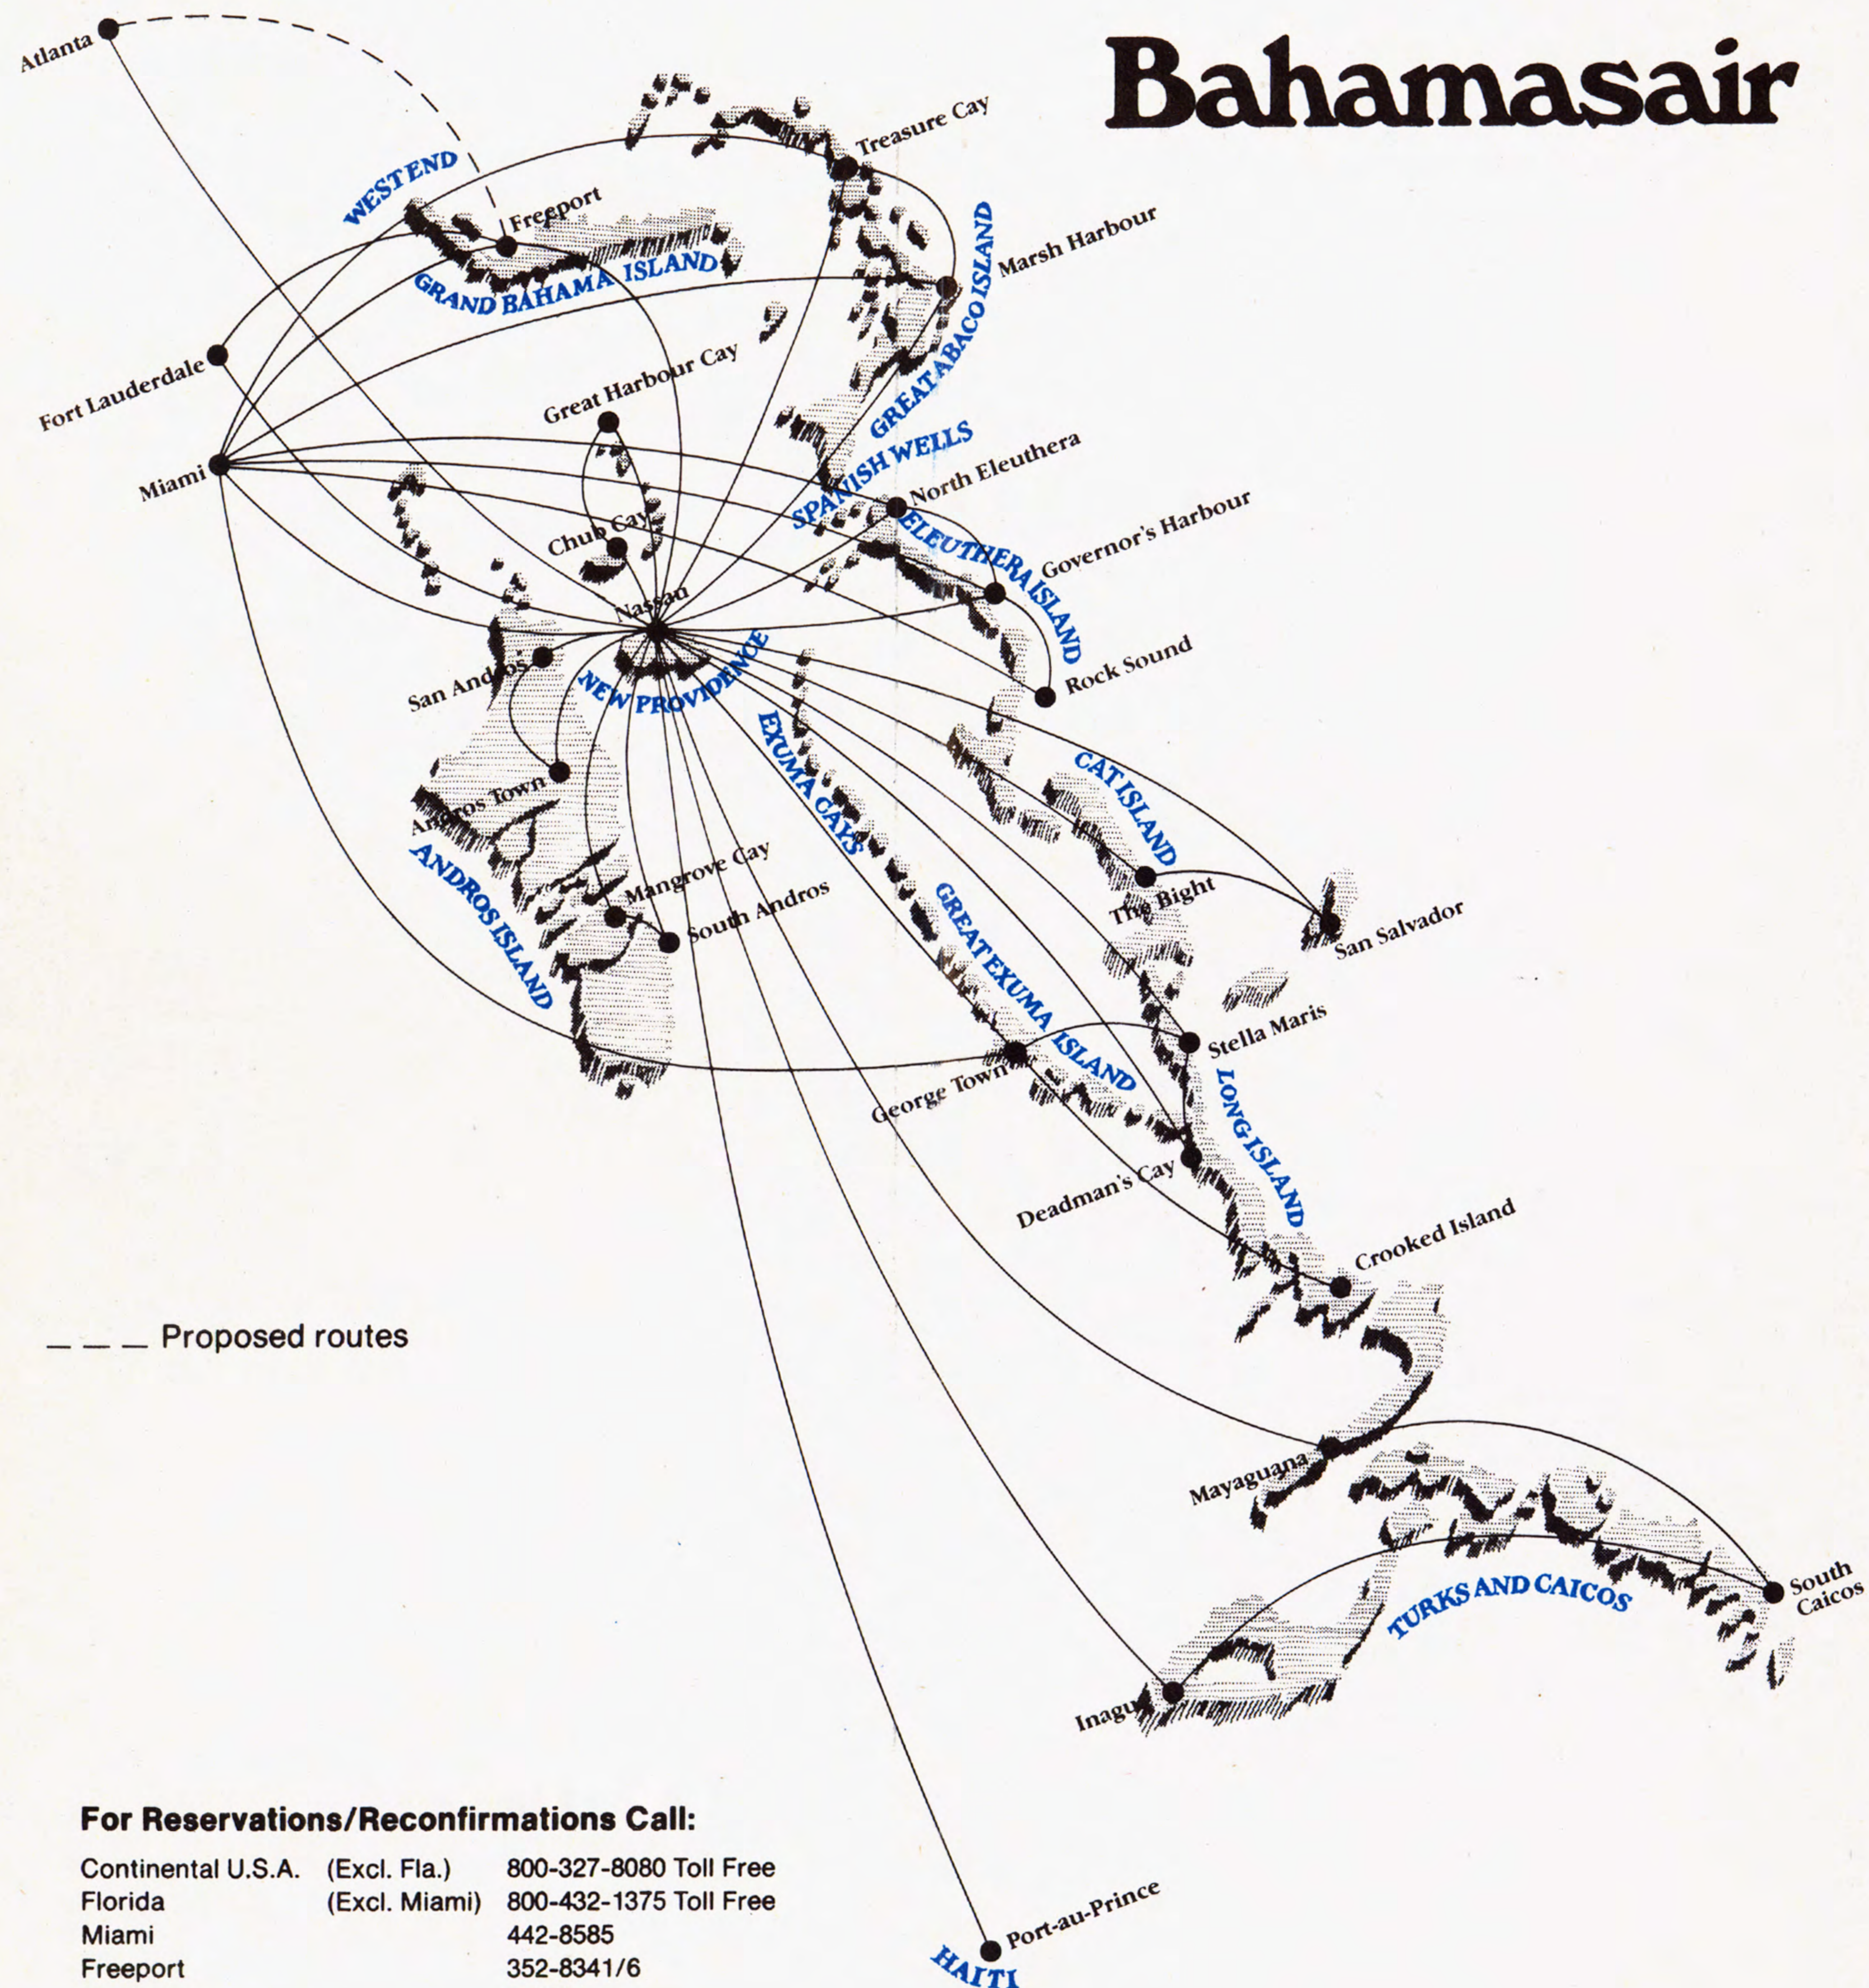

THE ULTIMATE EXPERIENCE

PARADISE ISLAND

NASSAU, BAHAMAS

For reservations please call 5-5441.

BRITANNIA BEACH HOTEL

Where it's happening!
One of the world's great collections of dining, entertainment and gaming facilities under one roof. Elegant accommodations, great tennis and beach.

Everything in the grand manner. Small enough to attend to your personal needs. 70 rooms, suites and private villas. World championship tennis courts.

Paradise Island CASINO

Gambling daily in an exciting and glamorous atmosphere.

Million-dollar shows nightly and a superb dinner.

Cafe Martinique

A classic French restaurant. Music and dancing.

Stately setting with full Continental menu.

Villa d'Este

Delightful Italian ristorante.

coyaba

A Polynesian dining experience.

THE BOAT HOUSE

Fine steaks and seafood cooked on your tableside grill.

Courtyard Terrace

Romantic dining under the stars.

CLUB PASTICHE

Disco! Music! Lights! Action!

24 hours daily. New York style.

Bahamasair

National Airline of the Bahamas

System Timetable

Effective October 26, 1980

**NONSTOP JET SERVICE
ATLANTA - NASSAU**

Bahamasair

For Reservations/Reconfirmations Call:

Continental U.S.A. (Excl. Fla.)	800-327-8080 Toll Free
Florida (Excl. Miami)	800-432-1375 Toll Free
Miami	442-8585
Freeport	352-8341/6
Nassau	7-8511
For Cargo Call:	(305) 526-5559