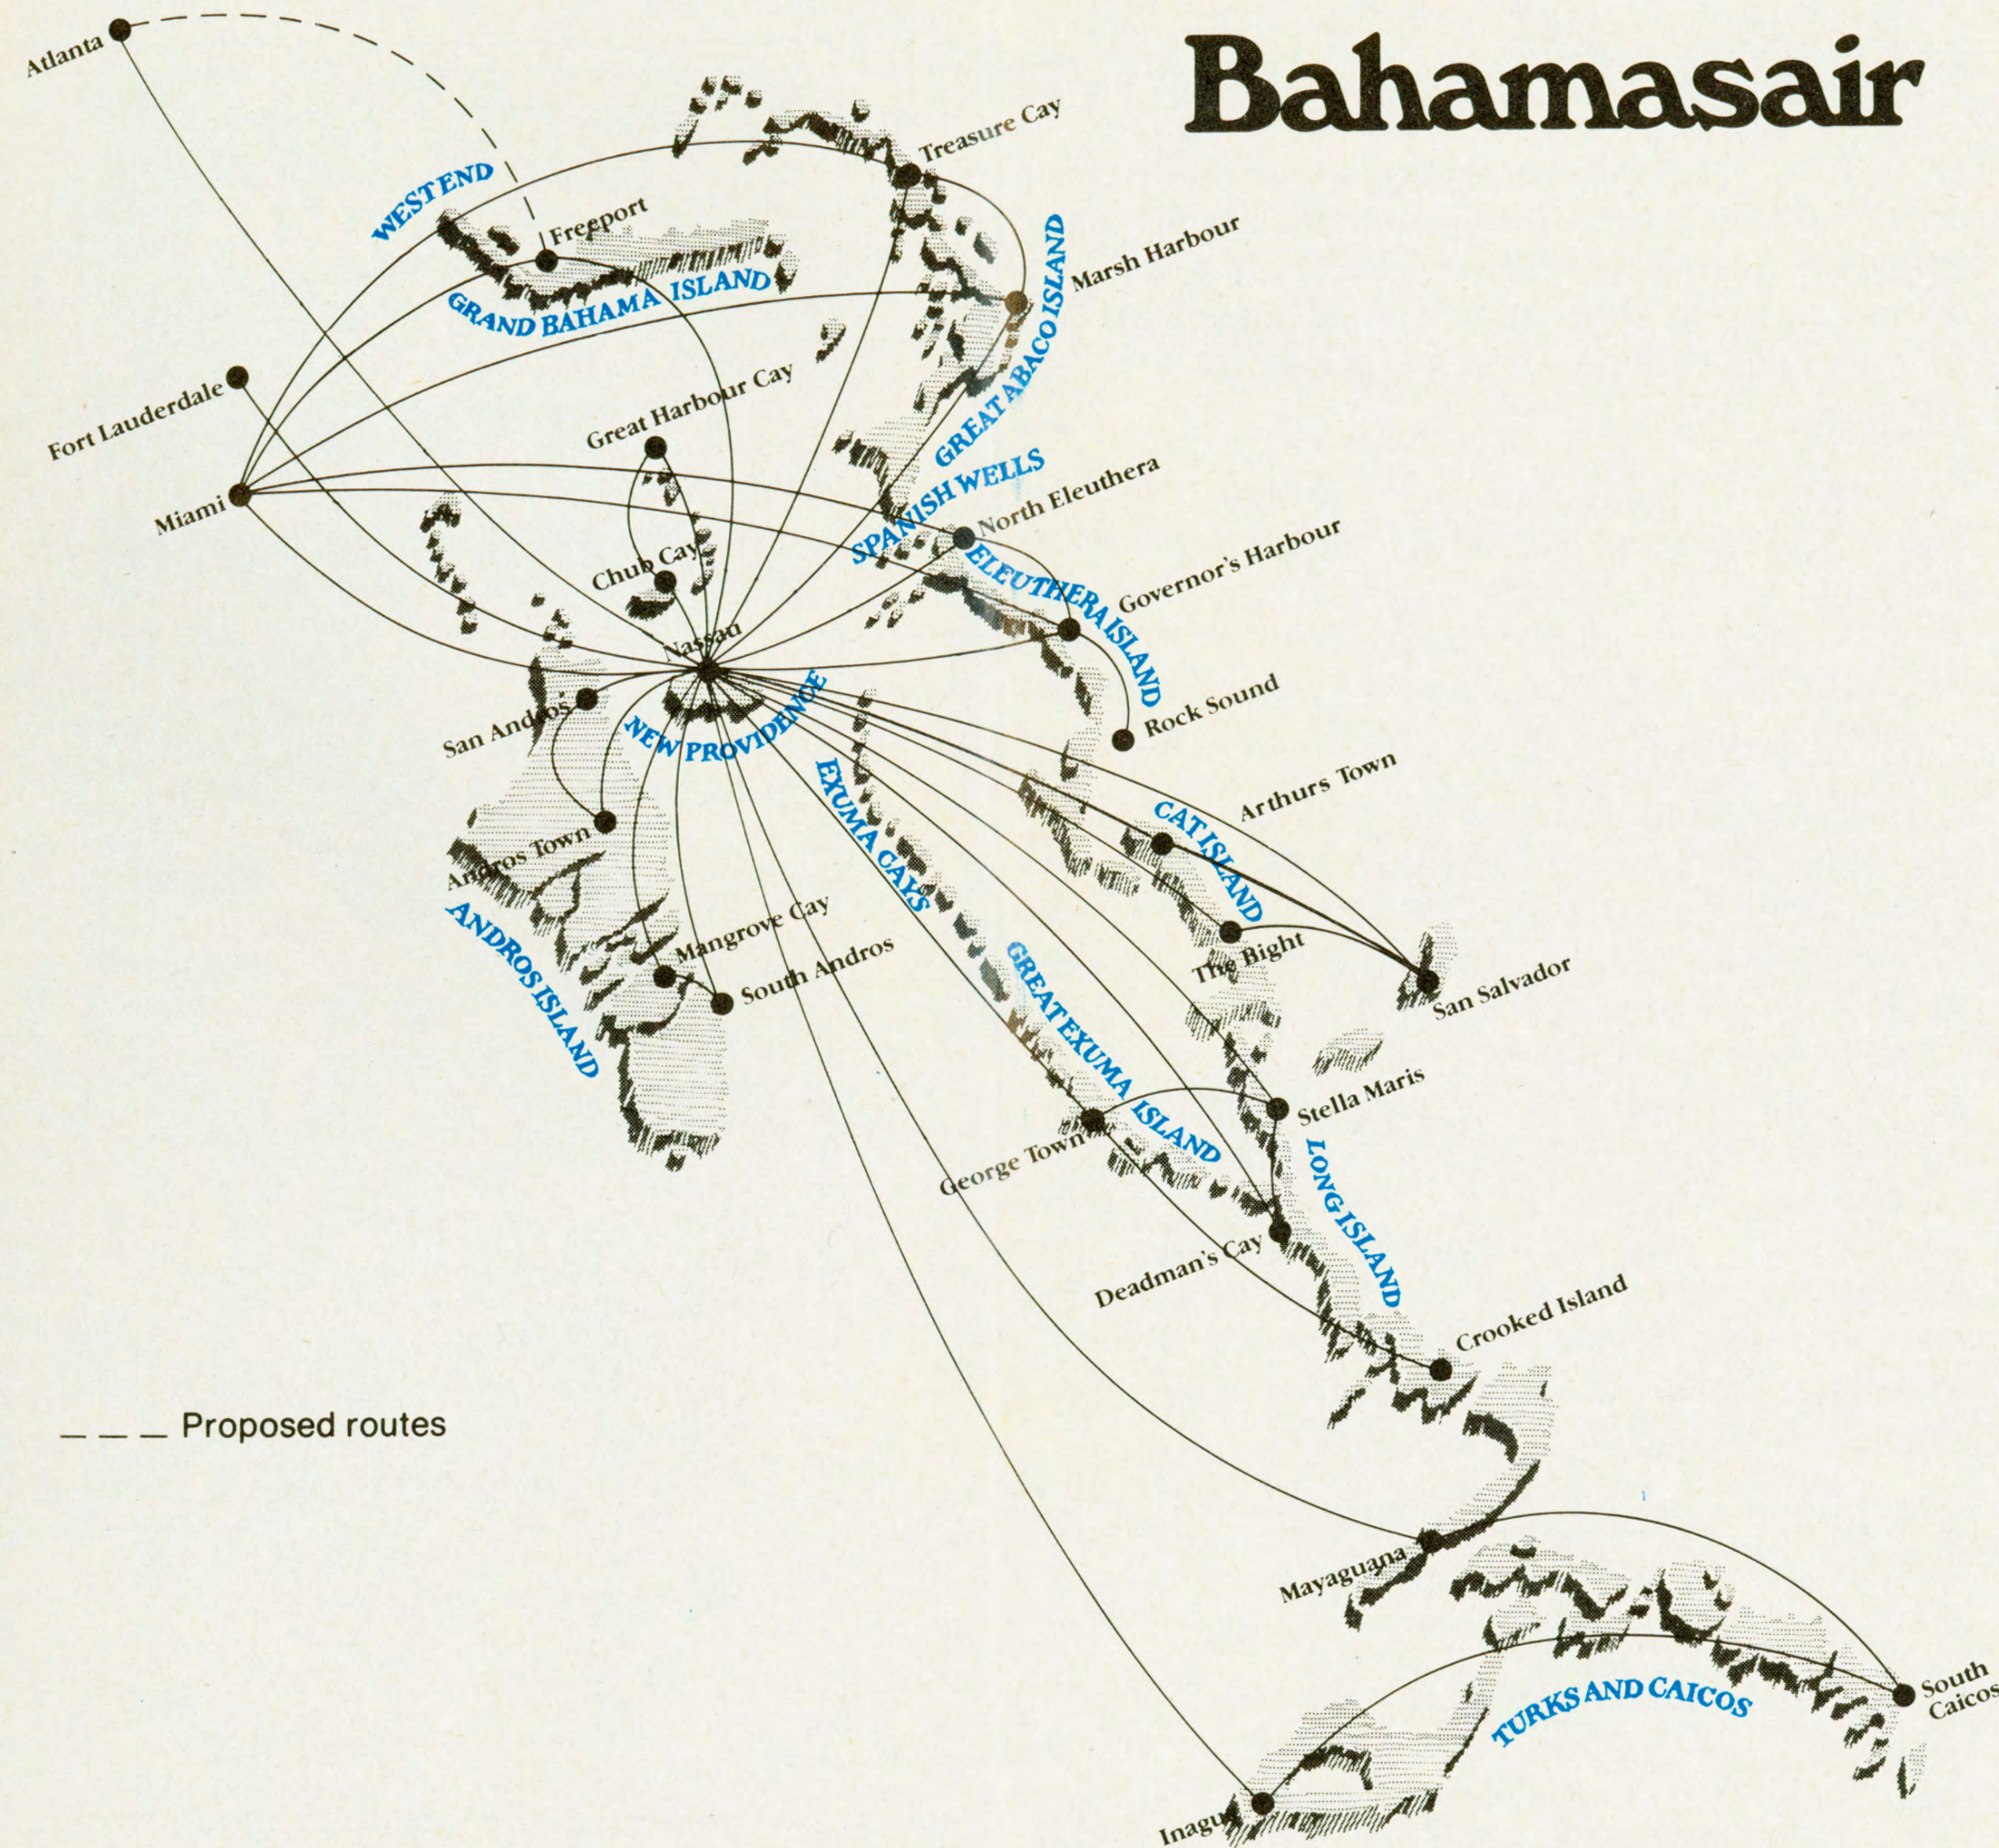

Bahamasair

National Airline of the Bahamas

System Timetable

Effective April 26, 1981

**NONSTOP JET SERVICE
ATLANTA - NASSAU**

THE ULTIMATE EXPERIENCE

PARADISE ISLAND

NASSAU, BAHAMAS

Disco! Music! Lights! Action!

Brauhaus Deli

24 hours daily. New York style.

Bahamasair

National Airline of the Bahamas

System Timetable

Effective April 26, 1981

**NONSTOP JET SERVICE
ATLANTA - NASSAU**