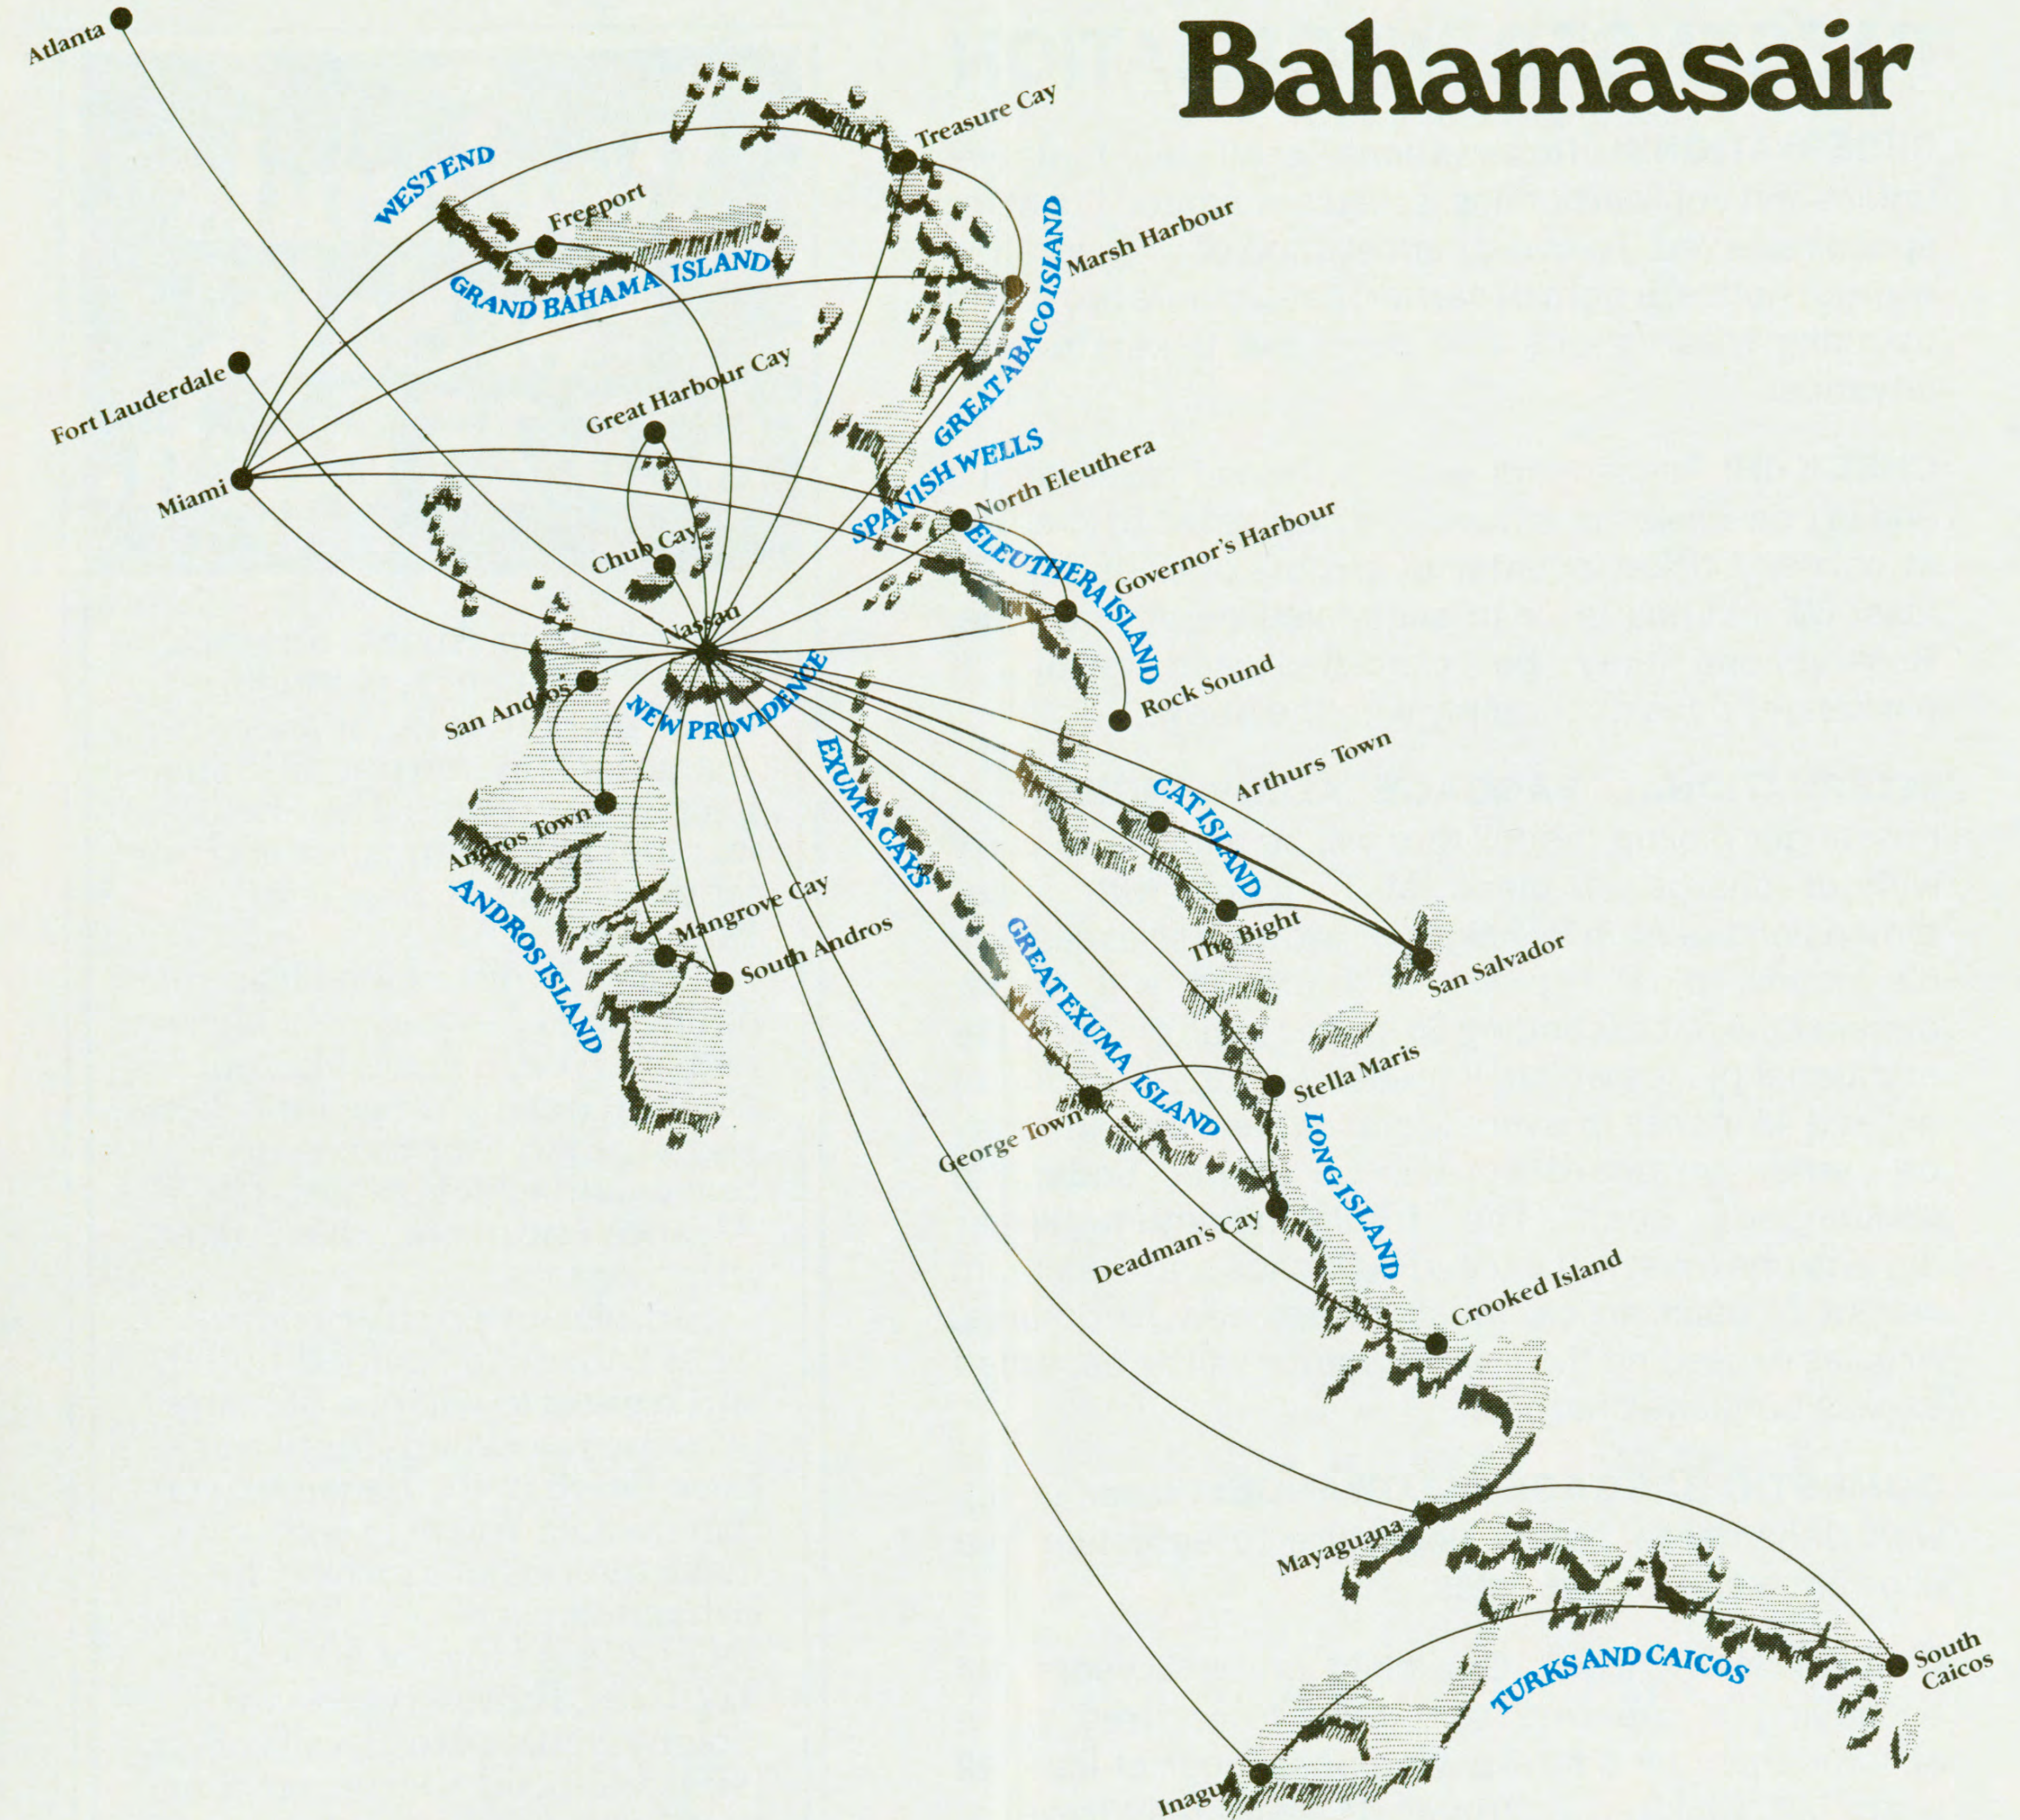

THE ULTIMATE EXPERIENCE

PARADISE ISLAND

NASSAU, BAHAMAS

For reservations please call 5-5441.

BRITANNIA BEACH HOTEL

Where it's happening!
One of the world's great collections of dining, entertainment and gaming facilities under one roof. Elegant accommodations, great tennis and beach.

Everything in the grand manner. Small enough to attend to your personal needs. 70 rooms, suites and private villas. World championship tennis courts.

Paradise Island CASINO

Gambling daily in an exciting and glamorous atmosphere.

Million-dollar shows nightly and a superb dinner.

Cafe Martinique

A classic French restaurant. Music and dancing.

Stately setting with full Continental menu.

Villa d'Este

Delightful Italian ristorante.

coyaba

A Polynesian dining experience.

THE BOAT HOUSE

Fine steaks and seafood cooked on your tableside grill.

Courtyard Terrace

Romantic dining under the stars.

CLUB PASTICHE

Disco! Music! Lights! Action!

24 hours daily. New York style.

Bahamasair

National Airline of the Bahamas

System Timetable Effective October 25, 1981

**NONSTOP JET SERVICE
ATLANTA - NASSAU**

For Reservations/Reconfirmations Call:

Continental U.S.A. (Excl. Fla.)	800-327-8080 Toll Free
Florida (Excl. Miami)	800-432-1375 Toll Free
Miami	442-8585
Freeport	352-8341/6
Nassau	7-8511
For Cargo Call:	(305) 526-5559

HAITI