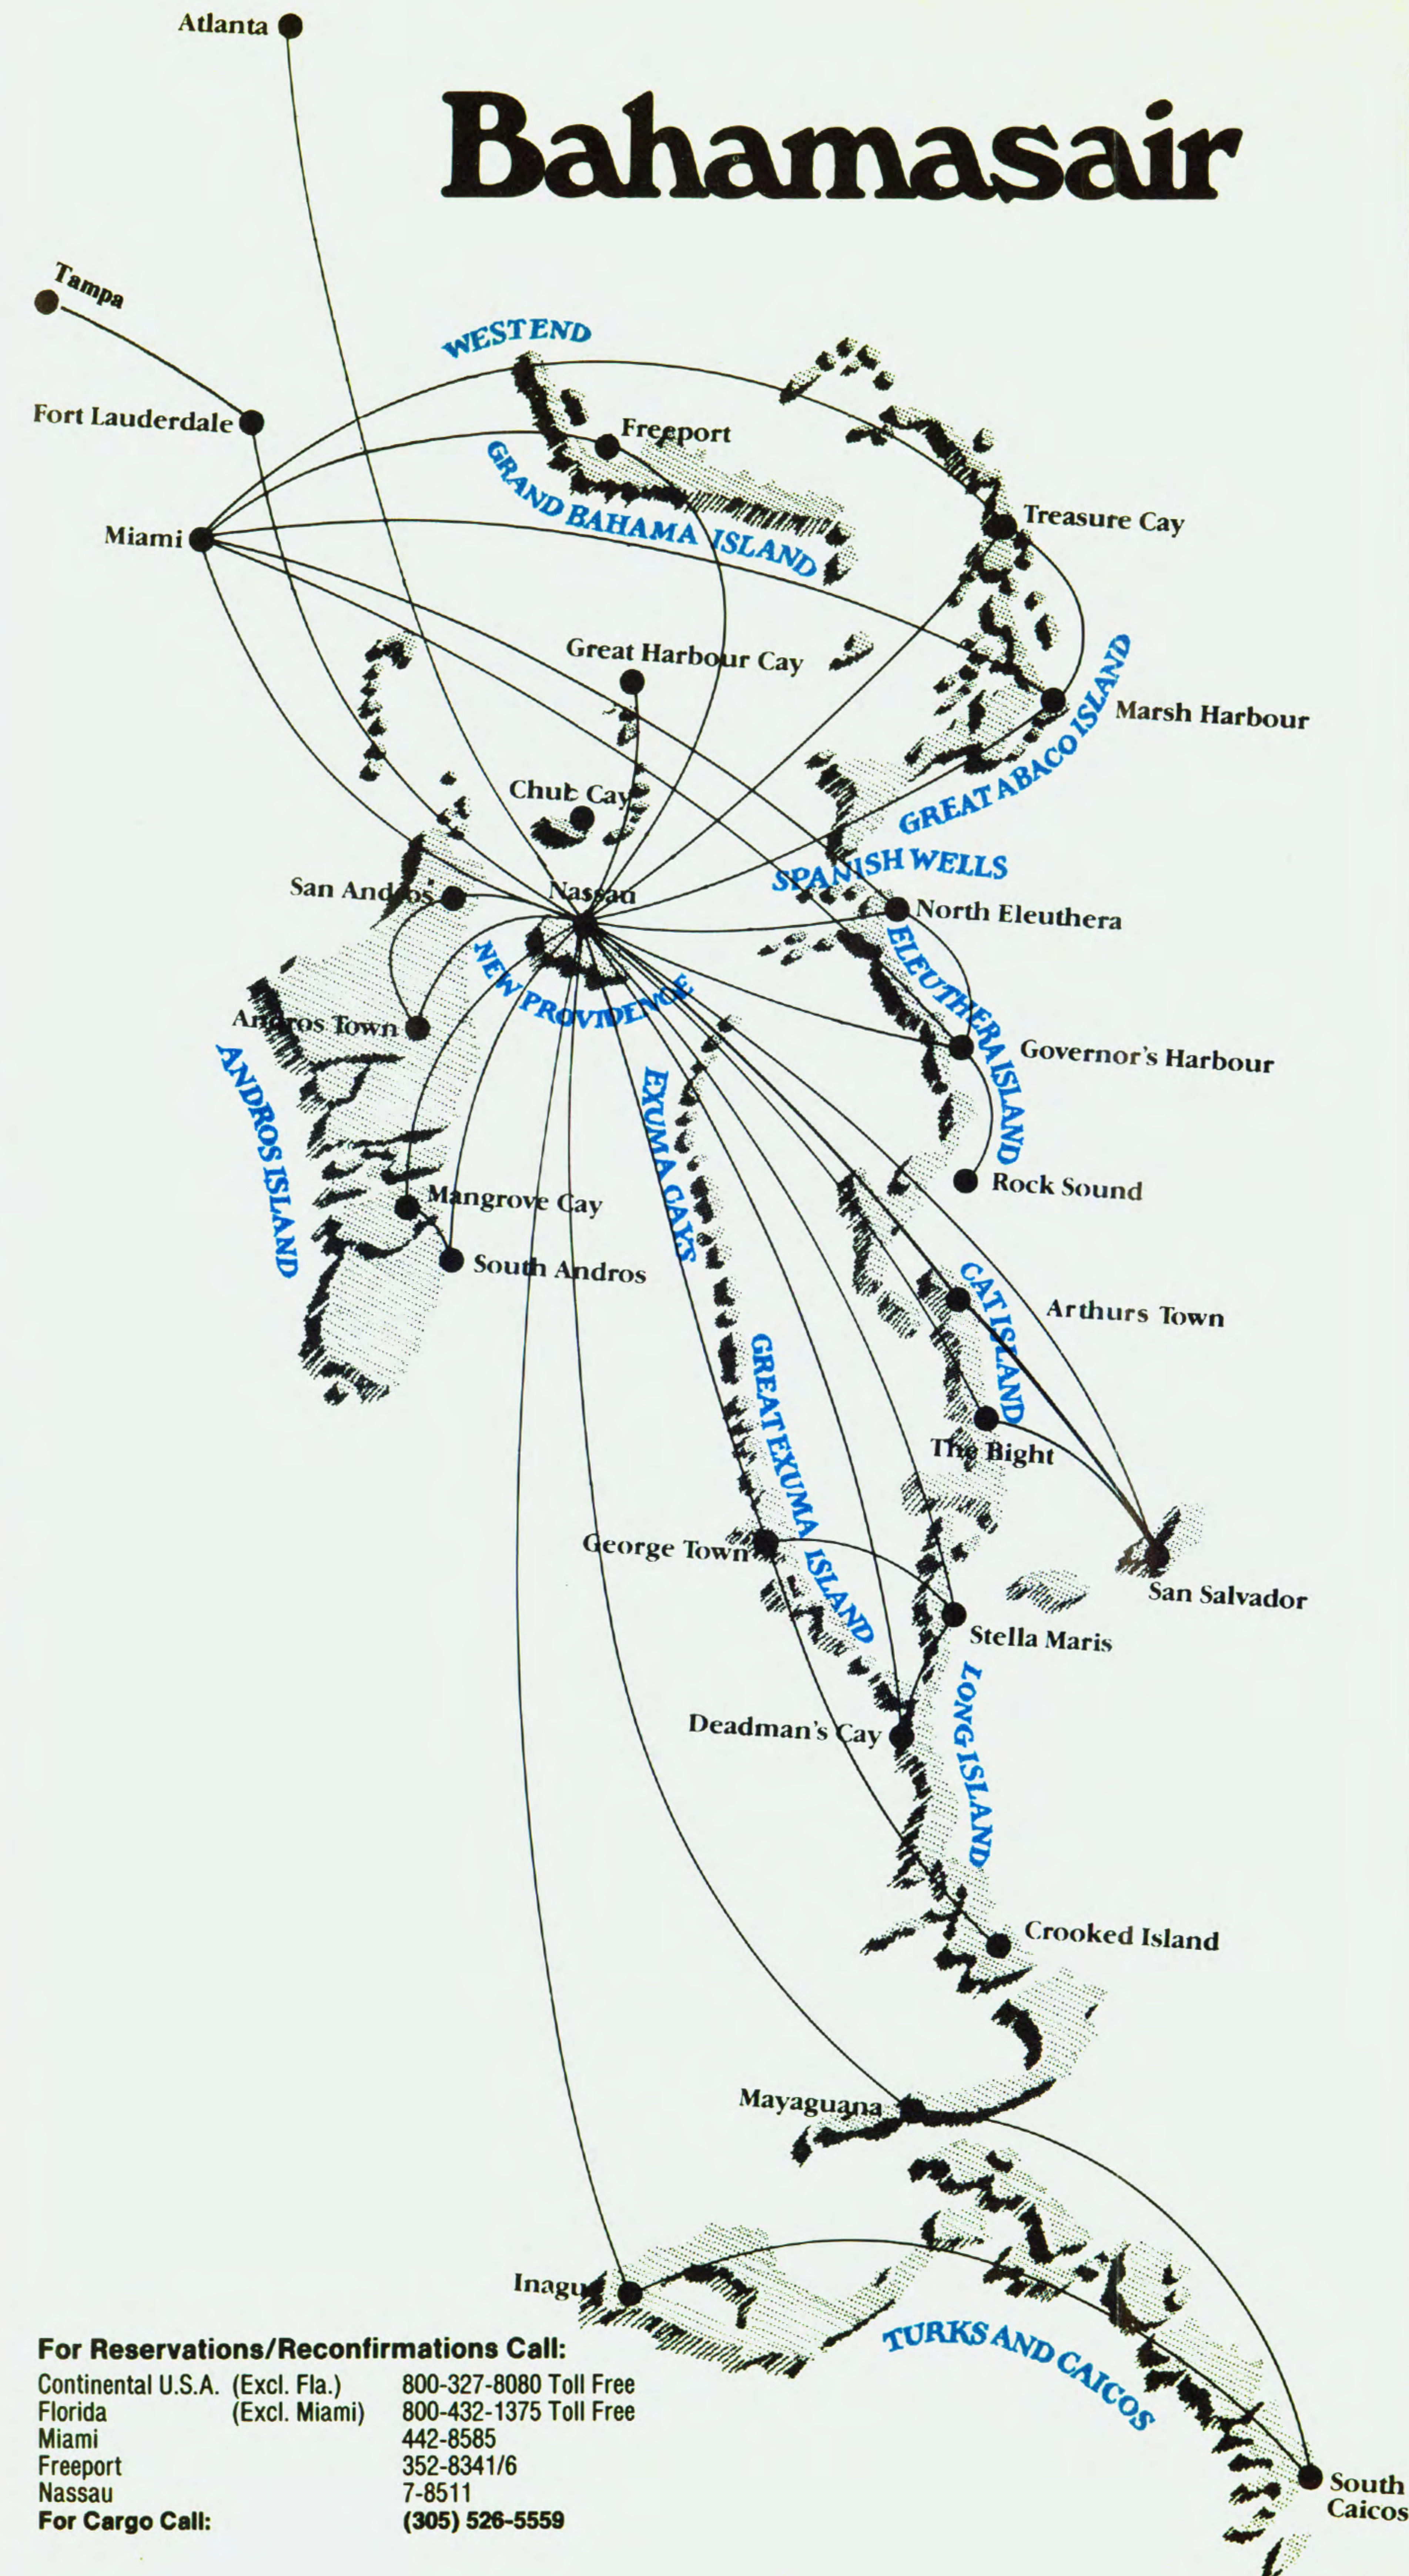

COYABA

An unforgettable Oriental experience. Imagine a romantic South Seas setting where the rare delicacies of China and the Polynesian Islands are served. Indulge in Lobster Cantonese, Triple Dragon and our over-sized tropical drinks.

BAHAMIAN CLUB

One visit will show you why it's been held in such high regard for over 50 years. Enjoy succulent Prime Ribs, thick steaks and a full Continental menu in a stately setting of leather and oak. Music and dancing.

VILLA D'ESTE

Inspired by the famed Italian resort, this ristorante offers feather-light Fettucine Alfredo, tender Veal Parmigiana and a delightful pastry cart. Music.

THE BOATHOUSE

A unique dining experience. Relax in an intimate atmosphere while prime steaks and seafood delicacies are cooked on your personal tableside grill.

CAFE CASINO

Off the Paradise Island Casino, open throughout the day and for late night dining. Full coffee shop with deli specialties.

CLUB PASTICHE

The beat is irresistible and the drinks are long and cool. It's complete with light shows, sunken dance floor, and a 116 speaker sound system.

SPICES

Overlooking the lobby, offering a garden atmosphere for breakfast, lunch and in the evening, for Bahamian and Caribbean specialties.

Bahamasair

National Airline of the Bahamas

System Timetable Effective April 25, 1982

**NEW DIRECT
TAMPA - NASSAU SERVICE**

Bahamasair

For Reservations/Reconfirmations Call:

Continental U.S.A. (Excl. Fla.)	800-327-8080 Toll Free
Florida (Excl. Miami)	800-432-1375 Toll Free
Miami	442-8585
Freeport	352-8341/6
Nassau	7-8511
For Cargo Call:	(305) 526-5559

Weekends For Sale. $25.25 Each.

A weekend in Atlanta for just $25.25 *per person per night, based on double occupancy. (No charge for children under 18 sharing parent's room). The offer includes free champagne and our fabulous Sunday Blue Jean Brunch.

Colony Square Hotel features dining and entertainment alternatives. And, if you'd like, our Concierge can arrange for tickets — charged to your room — to Braves and Chiefs games, The Alliance Theater or other Atlanta attractions.

Sample our popular Friday night Bahamian Seafood Buffet, and register to win one of many luxurious weekends for two at Love Beach in the Bahamas, via Bahamasair. You may want to make reservations anyway for Bahamasair at 800-327-8080 and INTL Club Hotel at 800-327-0787. For reservations at Colony Square Hotel, call collect, (404) 892-6000. Or contact your travel agent.

*Tax and gratuities not included.
Offer good for 2 night minimum stay, including holiday periods.

COLONY SQUARE HOTEL
Peachtree & 14th Street, Atlanta, Georgia 30361
Member of Preferred Hotels Association.