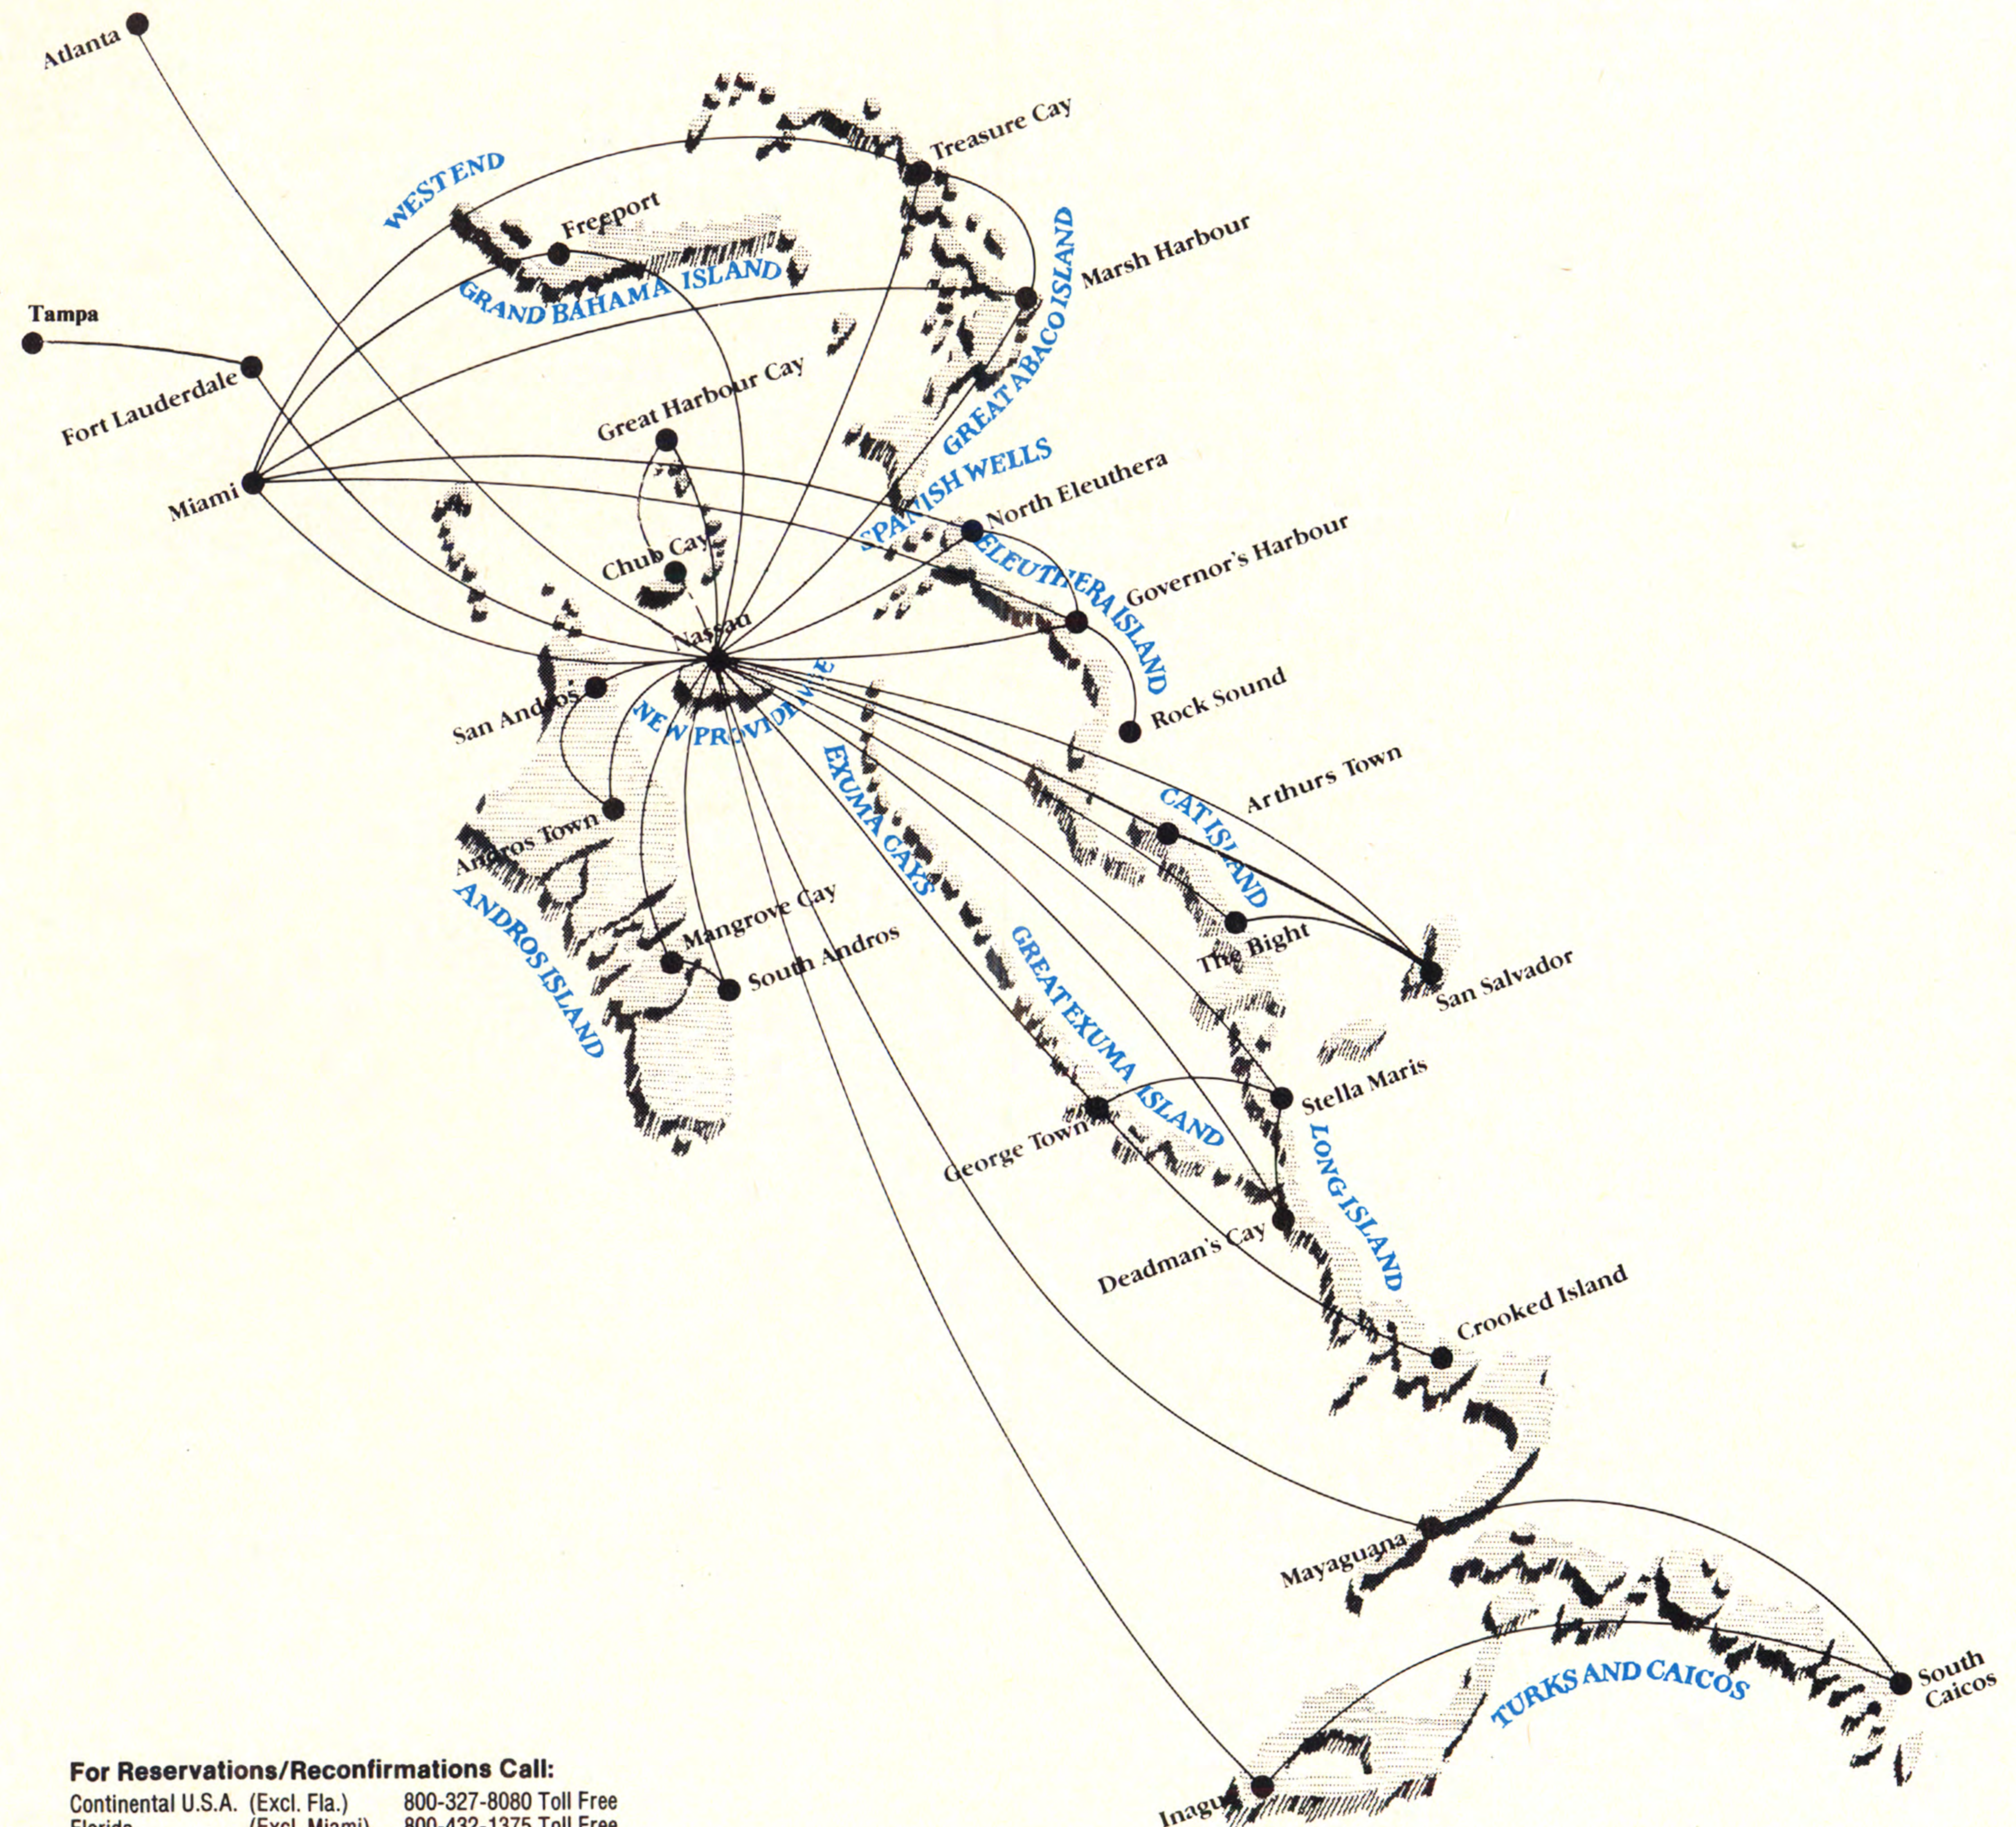

TREASURE CAY, ABACO

To Atlanta, Georgia												From Atlanta, Georgia											
CONSULT BAHAMASAIR												CONSULT BAHAMASAIR											
To Fort Lauderdale, Florida						From Fort Lauderdale, Florida						To Freeport, Grand Bahama						From Freeport, Grand Bahama					
1 45p	5 36p	X2	404/EA654	MIA		1 20p	6 45p	2	400/386	NAS		8 15a	1 05p	2	203/400	NAS		8 15a	1 05p	2	203/402	NAS	
CONSULT BAHAMASAIR						CONSULT BAHAMASAIR						CONSULT BAHAMASAIR						CONSULT BAHAMASAIR					
To Freeport, Grand Bahama						From Freeport, Grand Bahama						To Marsh Harbour, Abaco						From Marsh Harbour, Abaco					
1 20p	5 30p	2	400/966	NAS		1 45p	5 30p	X2	401/966	NAS		12 50p	1 05p	2	400	0		12 50p	1 05p	2	402	0	
CONSULT BAHAMASAIR						CONSULT BAHAMASAIR						CONSULT BAHAMASAIR						CONSULT BAHAMASAIR					
To Miami, Florida						From Miami, Florida						To Nassau, New Providence						From Nassau, New Providence					
1 20p	3 45p	2	400/246	NAS		1 45p	2 30p	X2	404	0		1 20p	2 00p	2	400	0		1 45p	2 50p	X2	401	1	
CONSULT BAHAMASAIR						CONSULT BAHAMASAIR						CONSULT BAHAMASAIR						CONSULT BAHAMASAIR					
To Tampa, Florida						From Tampa, Florida						To Nassau, New Providence						From Nassau, New Providence					
1 45p	8 15p	X124	401/386	NAS		12 00n	1 05p	2	400	1		12 00n	1 05p	2	400	1		12 00n	1 05p	2	402	1	

© Dittler Brothers, Inc., 1982, the U.S.A.
Flight Information cannot be reproduced in whole or in part.

For Reservations/Reconfirmations Call:
Continental U.S.A. (Excl. Fla.) 800-327-8080 Toll Free
Florida (Excl. Miami) 800-432-1375 Toll Free
Miami 442-8585
Freeport 352-8341/6
Nassau 7-8511
For Cargo Call: (305) 526-5559