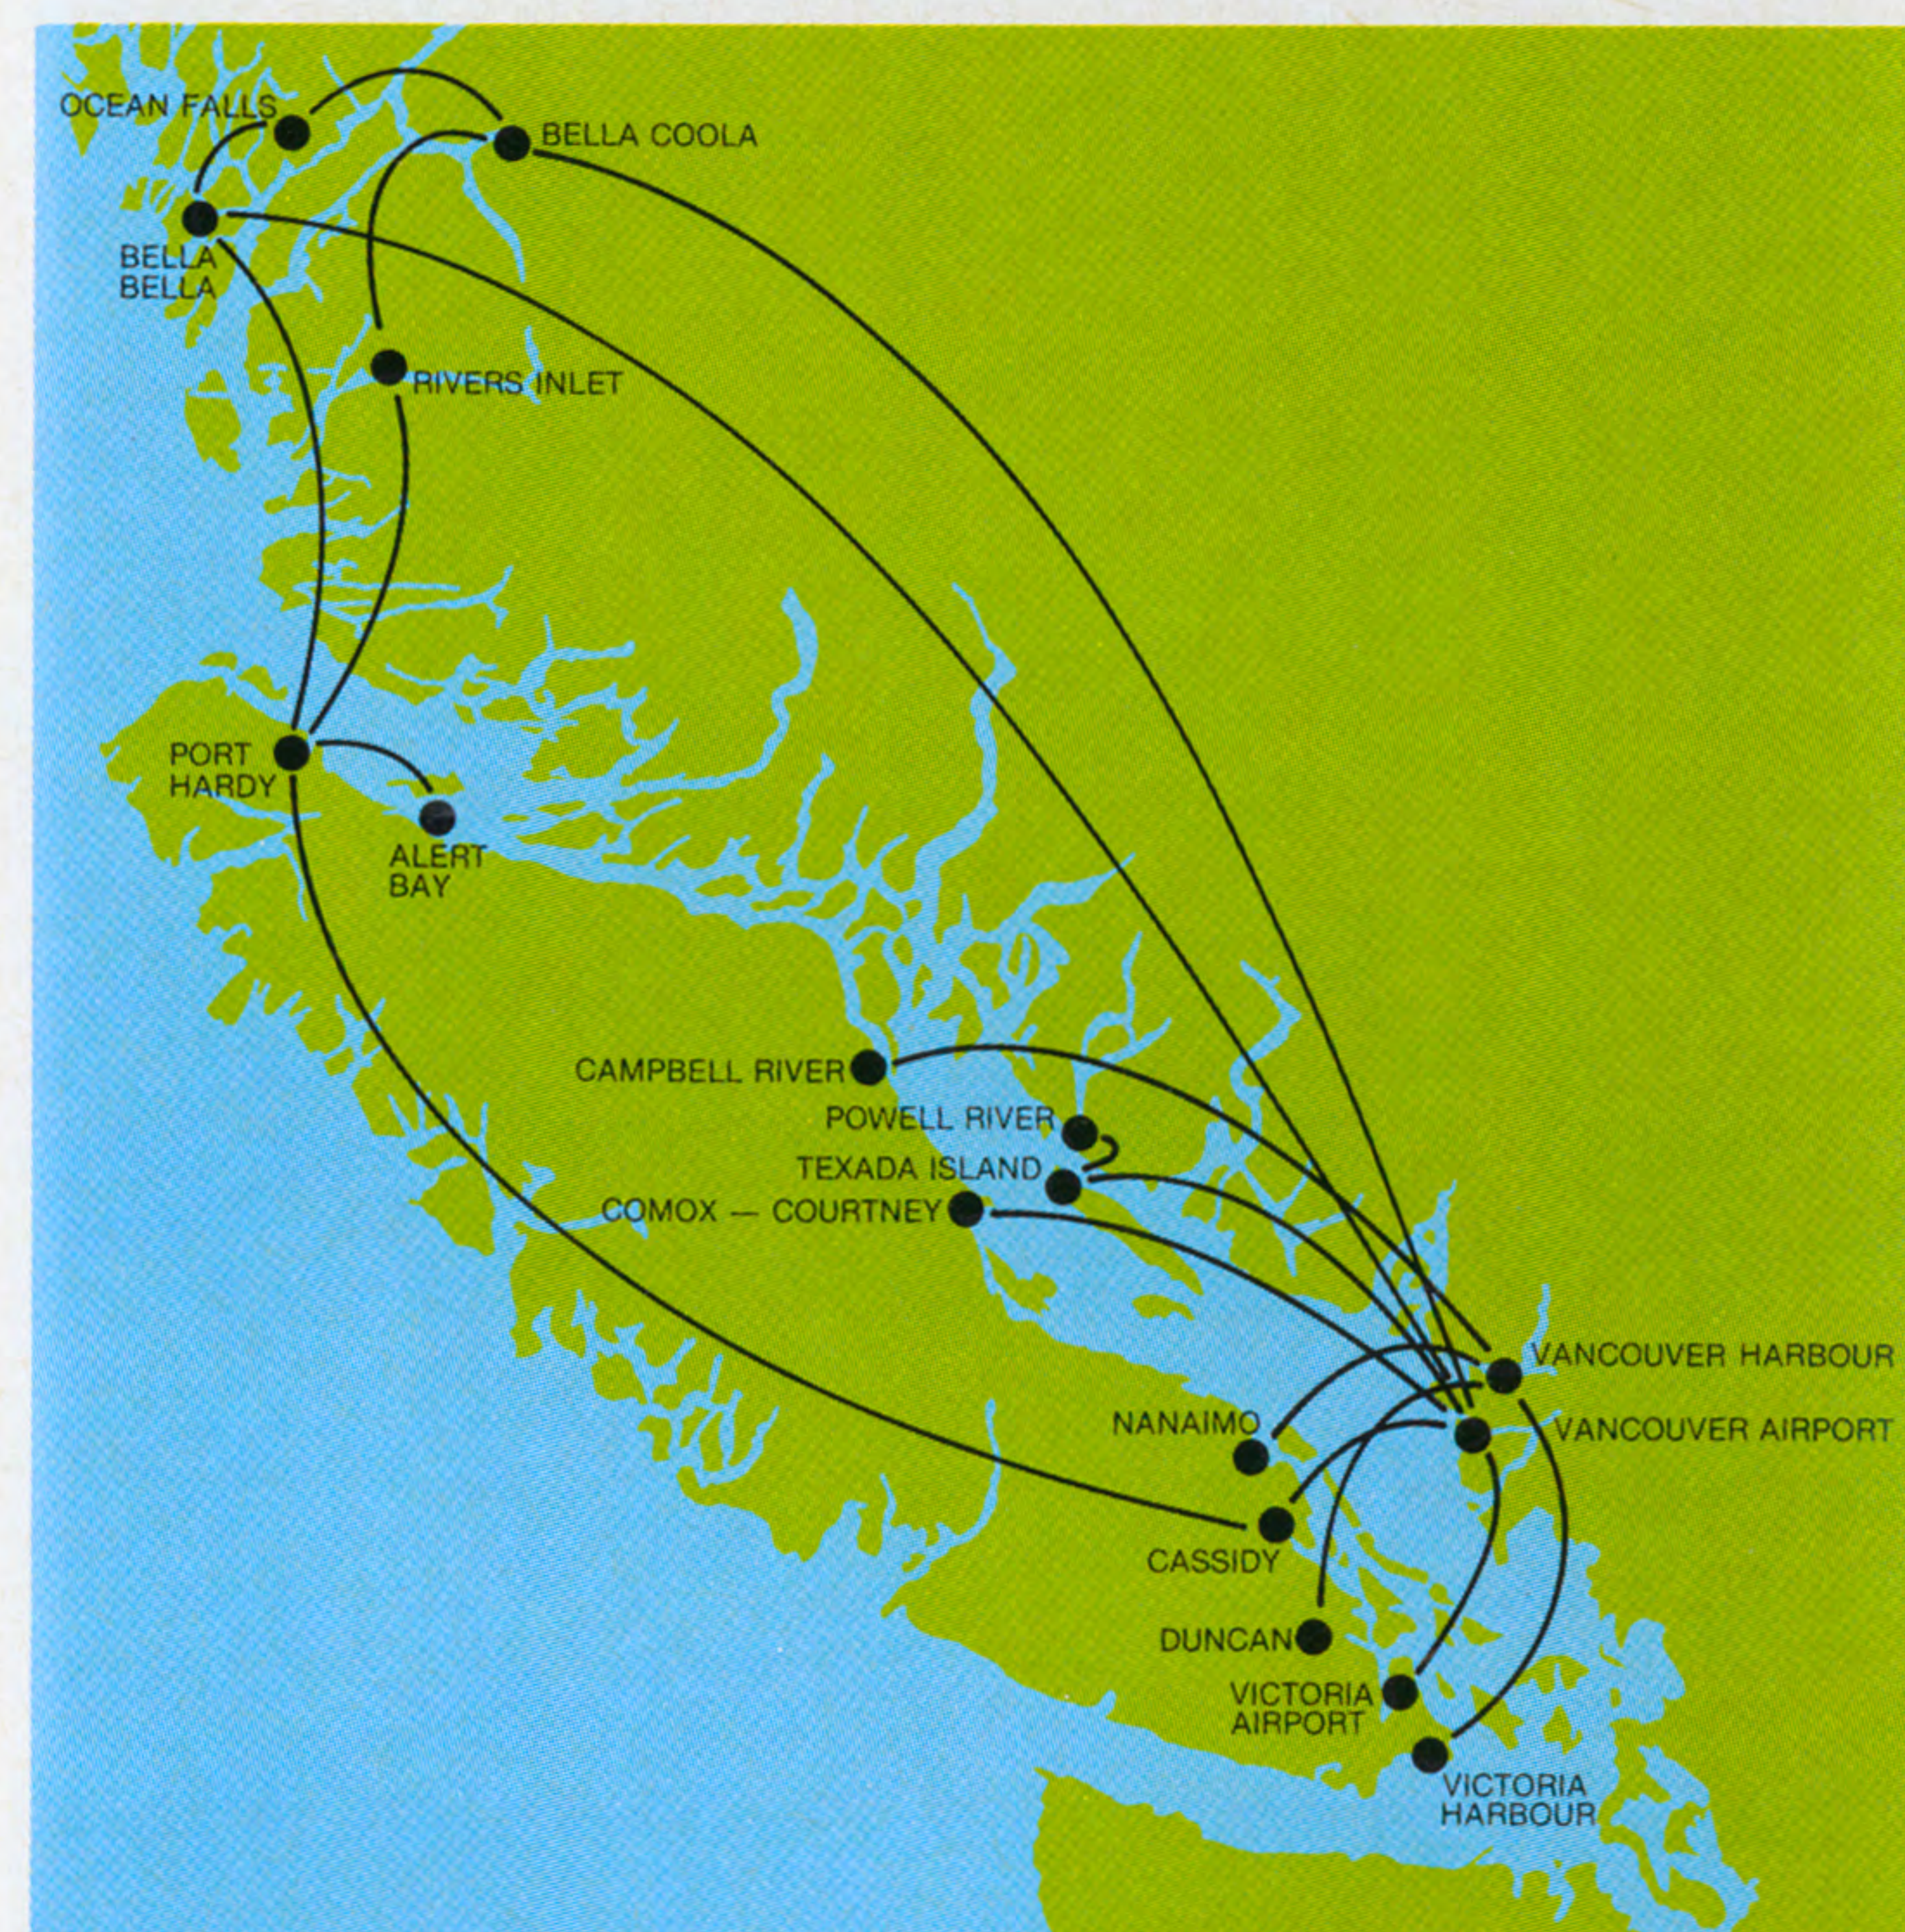

FOR RESERVATIONS & INFORMATION:
Vancouver Arrivals/Departures 263-1887
Vancouver Reservations 263-2877
Victoria Reservations 388-5151
Nanaimo Reservations 753-1255
All other B.C. locations may call **AirBC** Reservations direct using the Toll Free Number 112-800-663-9545.

RESERVATIONS: All reservations are valid up to 20 minutes prior to flight time.

SCHEDULES: **AirBC** reserves the right to cancel or change schedules without notice. Published departure and arrival times are based on normal operating conditions. Weather and other circumstances could affect operations, published schedules cannot be guaranteed.

MAJOR TERMINAL LOCATIONS:
Vancouver Harbour - 1½ blocks east of the Bayshore Inn Hotel on the CPR access road. Access from north end of Burrard or Cardero Street.
Victoria Harbour - Adjacent to the Empress Hotel and Harbour Square, directly across from the Legislative Buildings at 1000 Wharf Street.
Nanaimo Harbour - CPR pier at the rear of the Bus Terminal.
Nanaimo Airport (Cassidy) - 8 miles south of downtown Nanaimo.
South Terminal - Vancouver Airport.

AirBC
ADMINISTRATIVE OFFICE
4680 Cowley Crescent
Richmond, B.C. V7B 1C1

Quick and Easy

**AirBC Will Save You
Over 2 Hours
of Your Business Day**

*We're Taking B.C.
Under Our Wings*