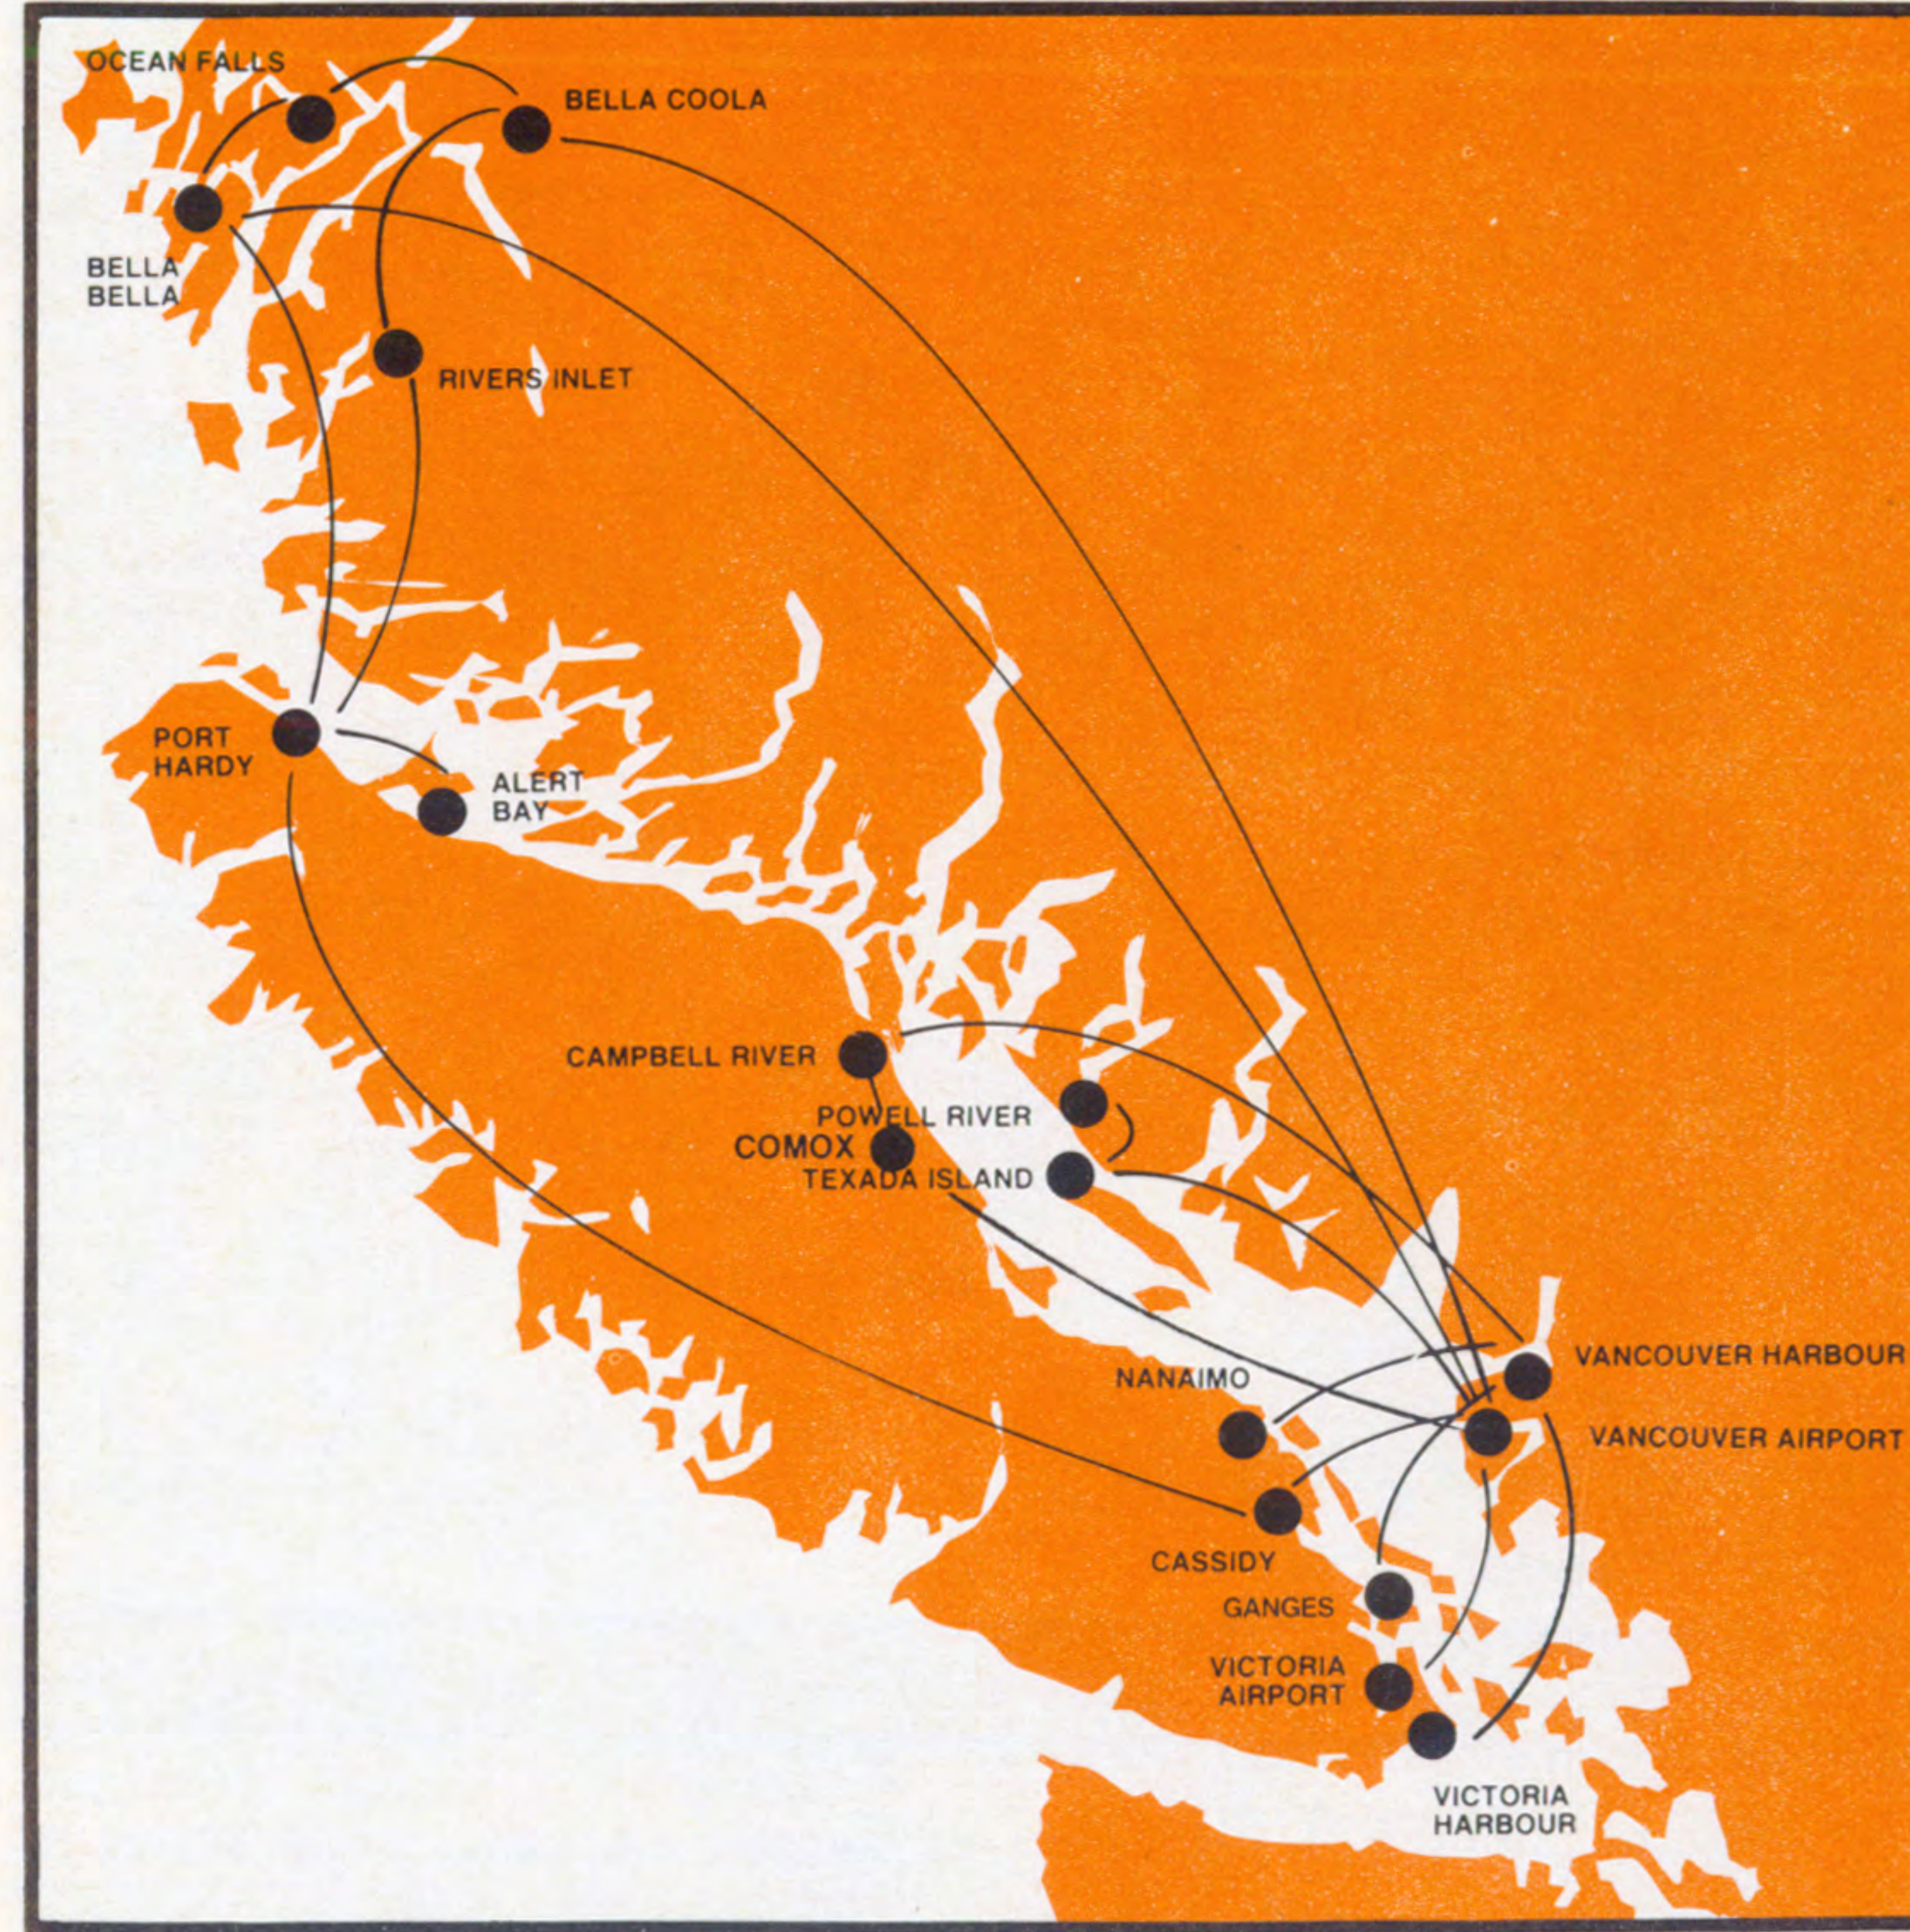

MAJOR TERMINAL LOCATIONS:

Vancouver Harbour - 1½ blocks east of the Bayshore Inn Hotel on the CPR access road. Access from north end of Burrard or Cardero Street.

Victoria Harbour - Adjacent to the Empress Hotel and Harbour Square, directly across from the Legislative Buildings at 1000 Wharf Street.

Victoria Airport, Sidney.

Nanaimo Harbour - Malaspina Hotel.

Nanaimo Airport (Cassidy) - 8 miles south of downtown Nanaimo.

South Terminal - Vancouver Airport.

AirBC
ADMINISTRATIVE OFFICE
4680 Cowley Crescent
Richmond, B.C. V7B 1C1