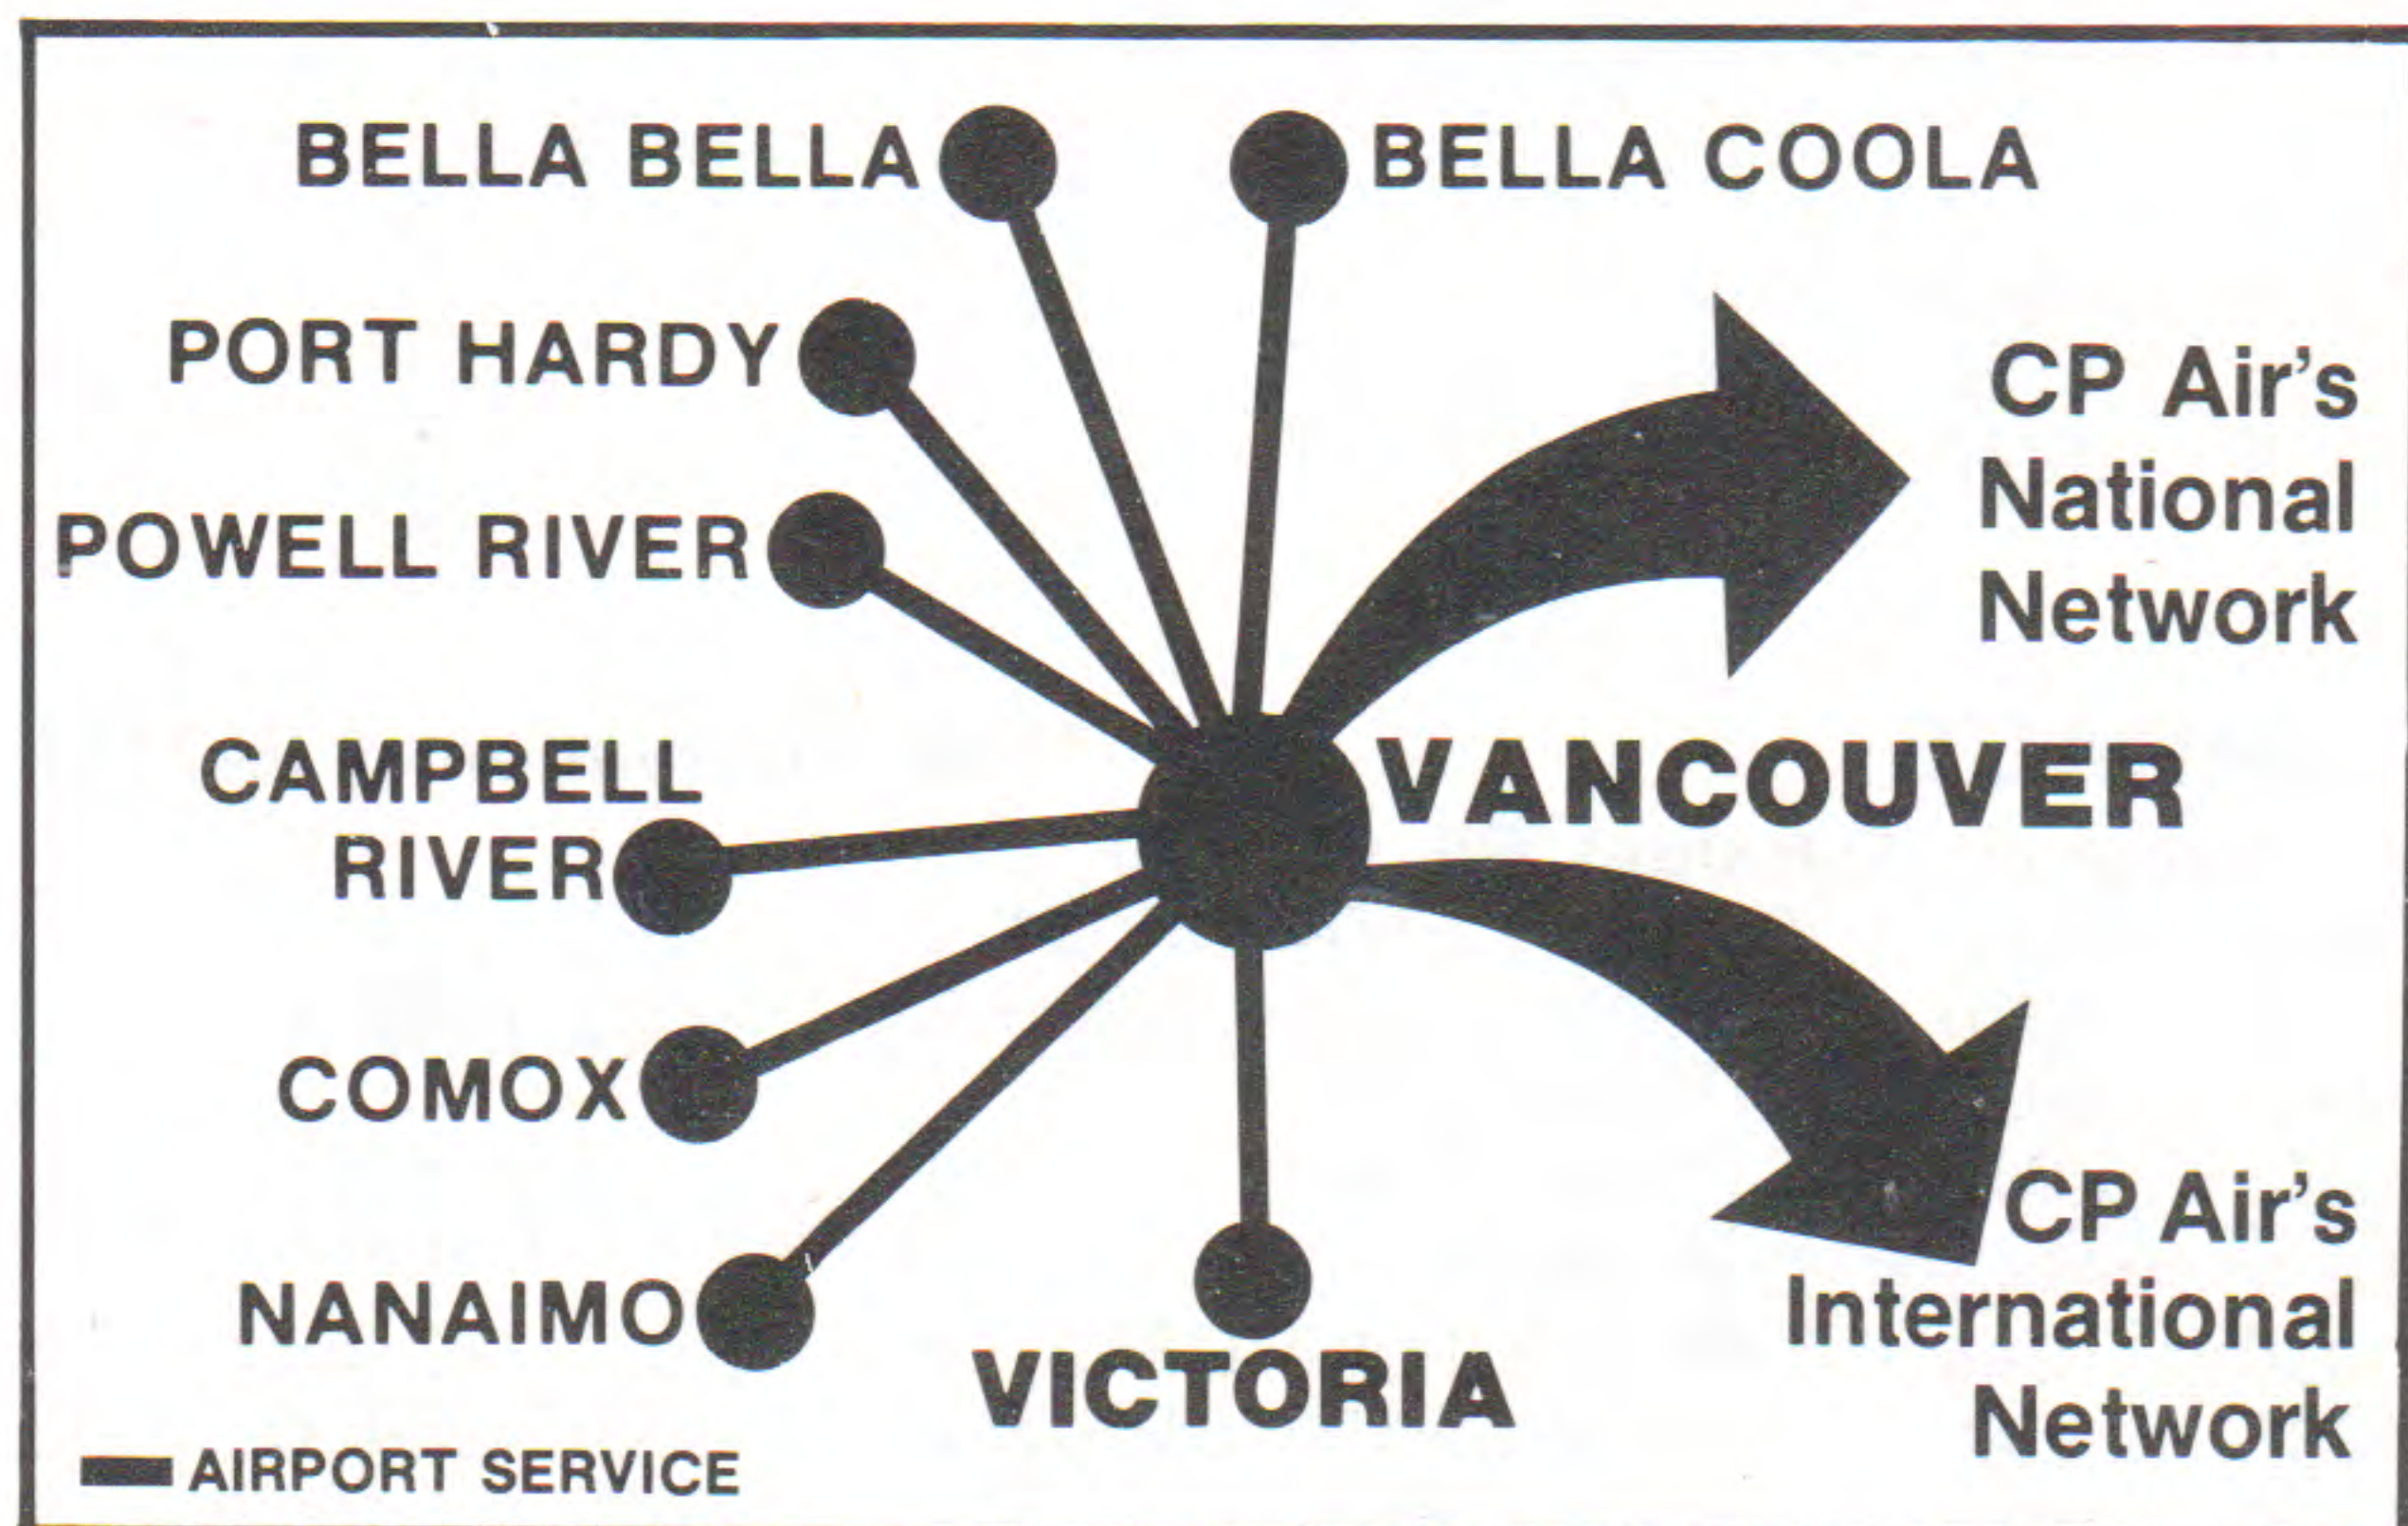

WELL CONNECTED FRIENDS

Air BC and CP Air are forming a new Commuter Link. And now Air BC customers will have more flights, more convenient connections to the CP Air world wide network. More than 60 flight connection opportunities each day will be available on CP Air's Canadian and California Route network.

Beginning October 2nd, Air BC arrivals at Vancouver International will be at the Main Terminal. It's just a short walk from your Air BC flight to your on-going CP Air flights. Upon check-in with Air BC on the Island, you'll receive your boarding passes and seat selection for your on-going CP Air flight. And baggage is checked right through to your final destination.