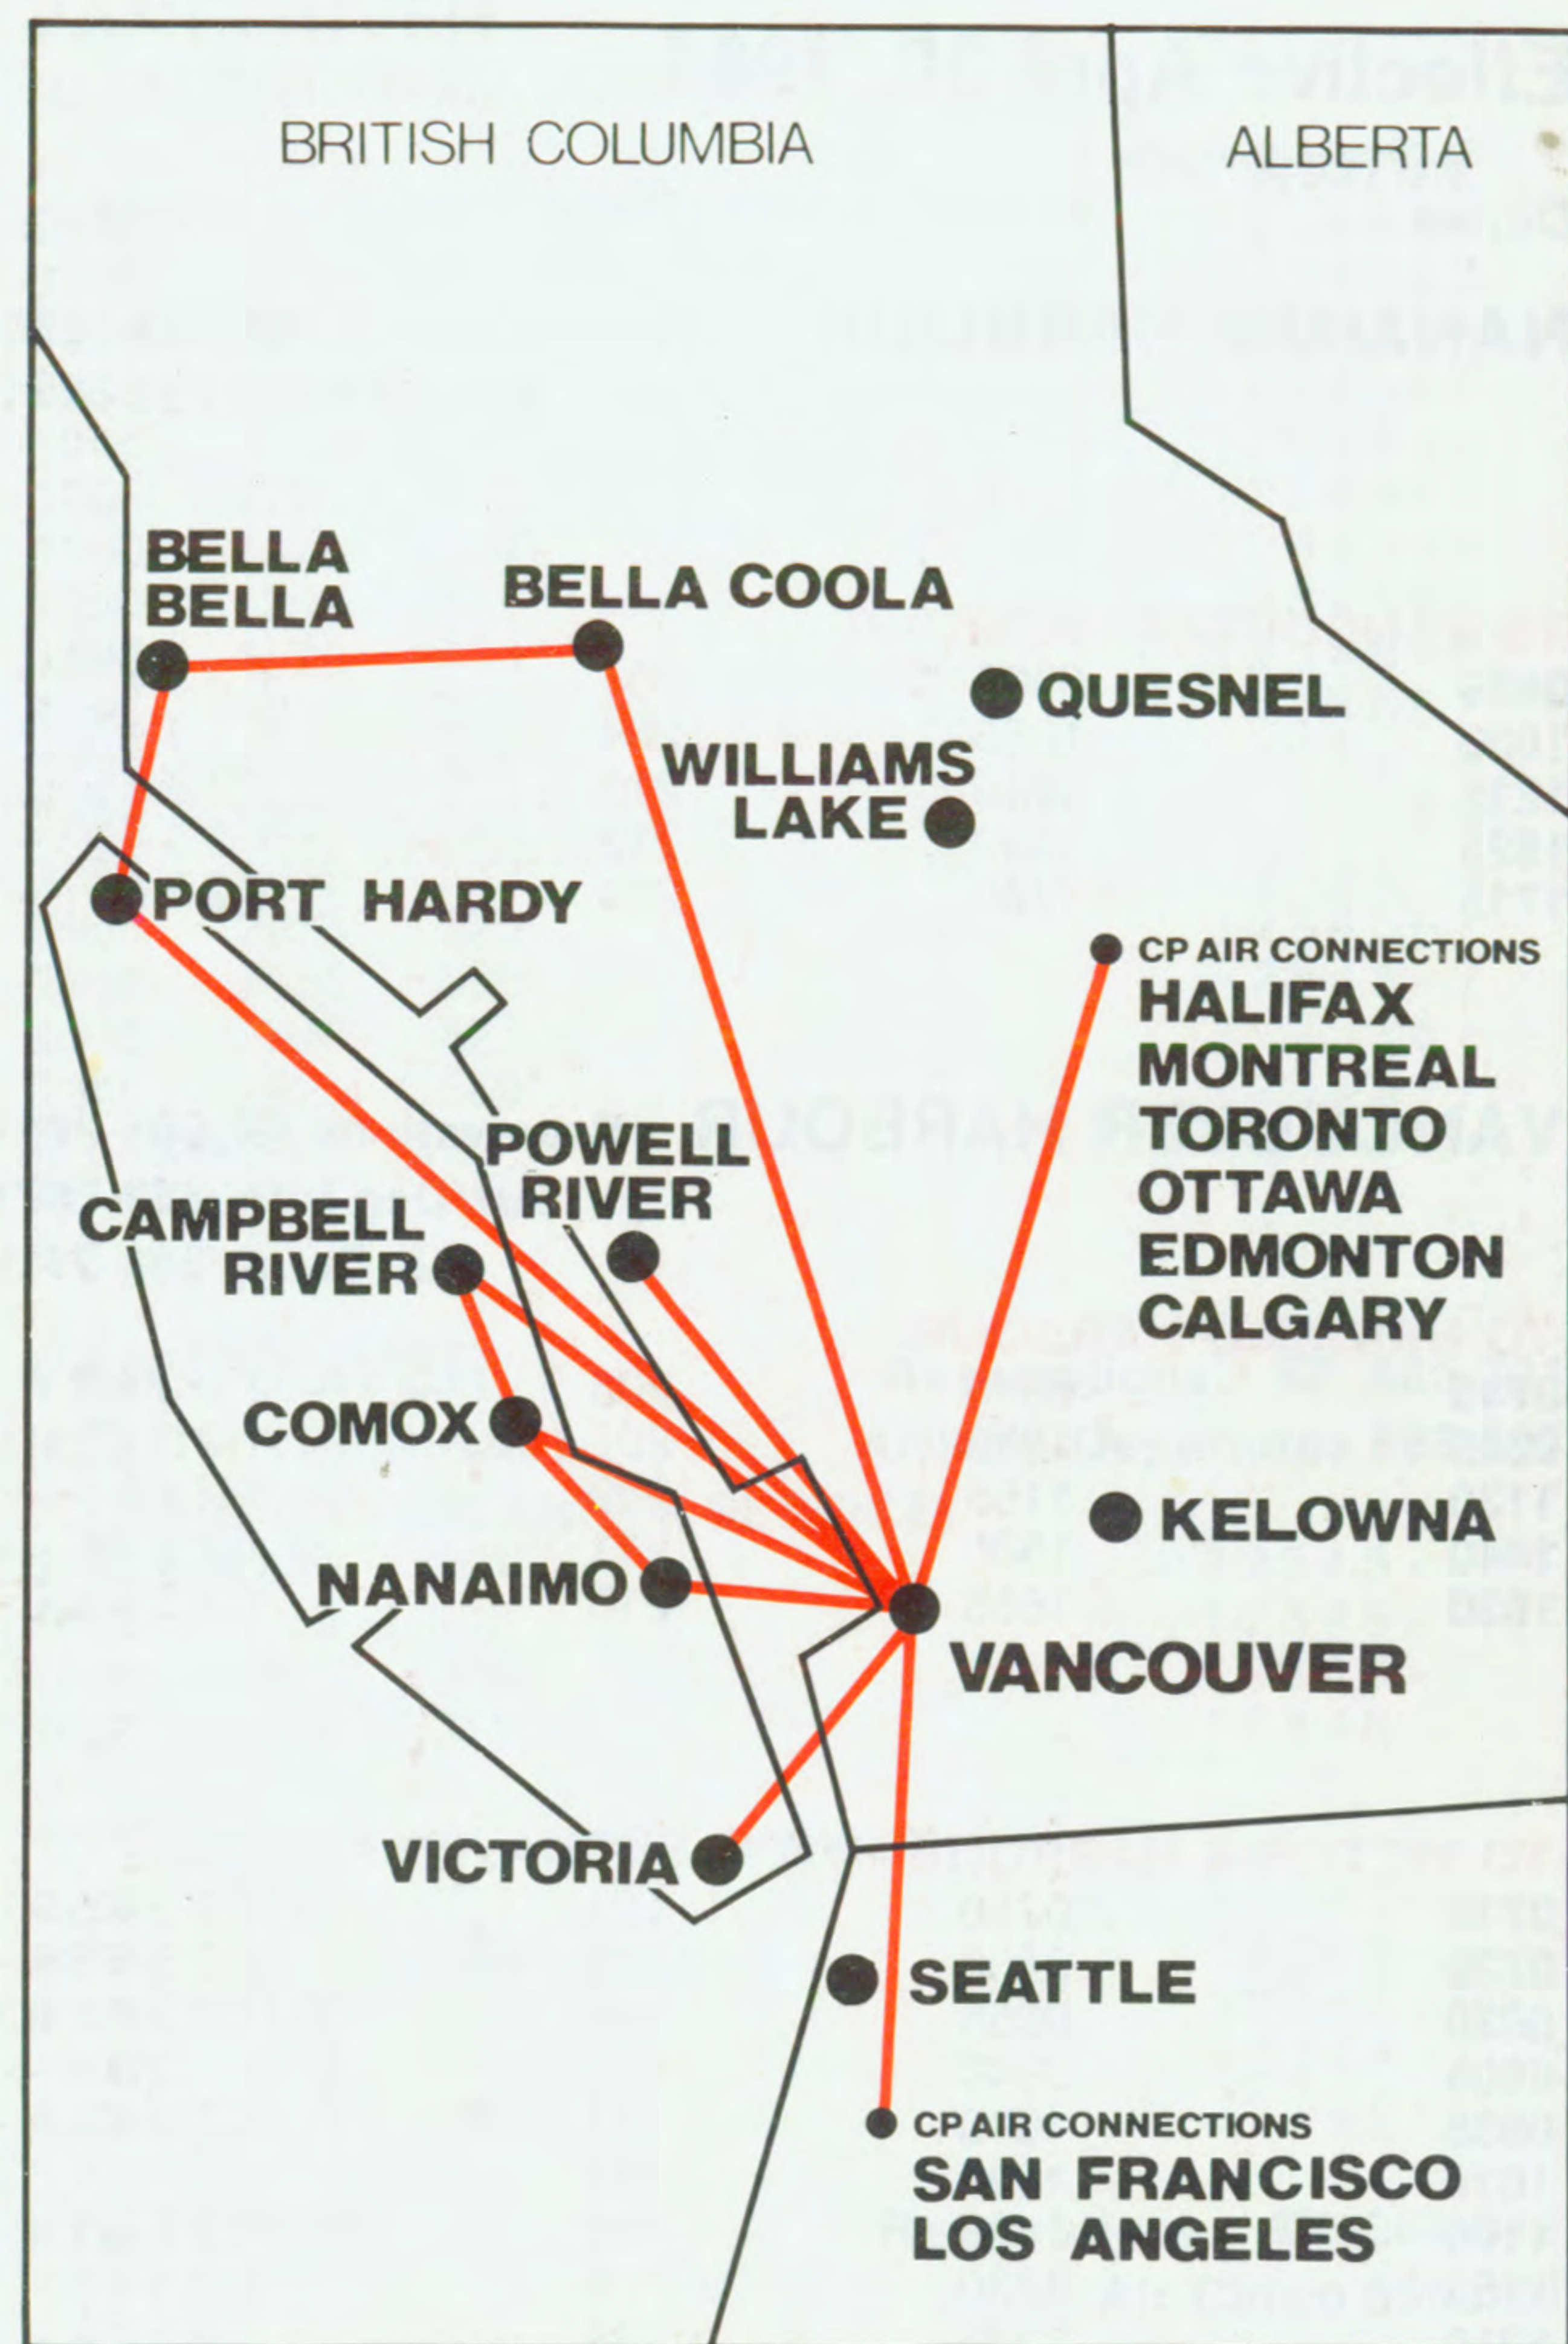

AIR BC ROUTE MAP