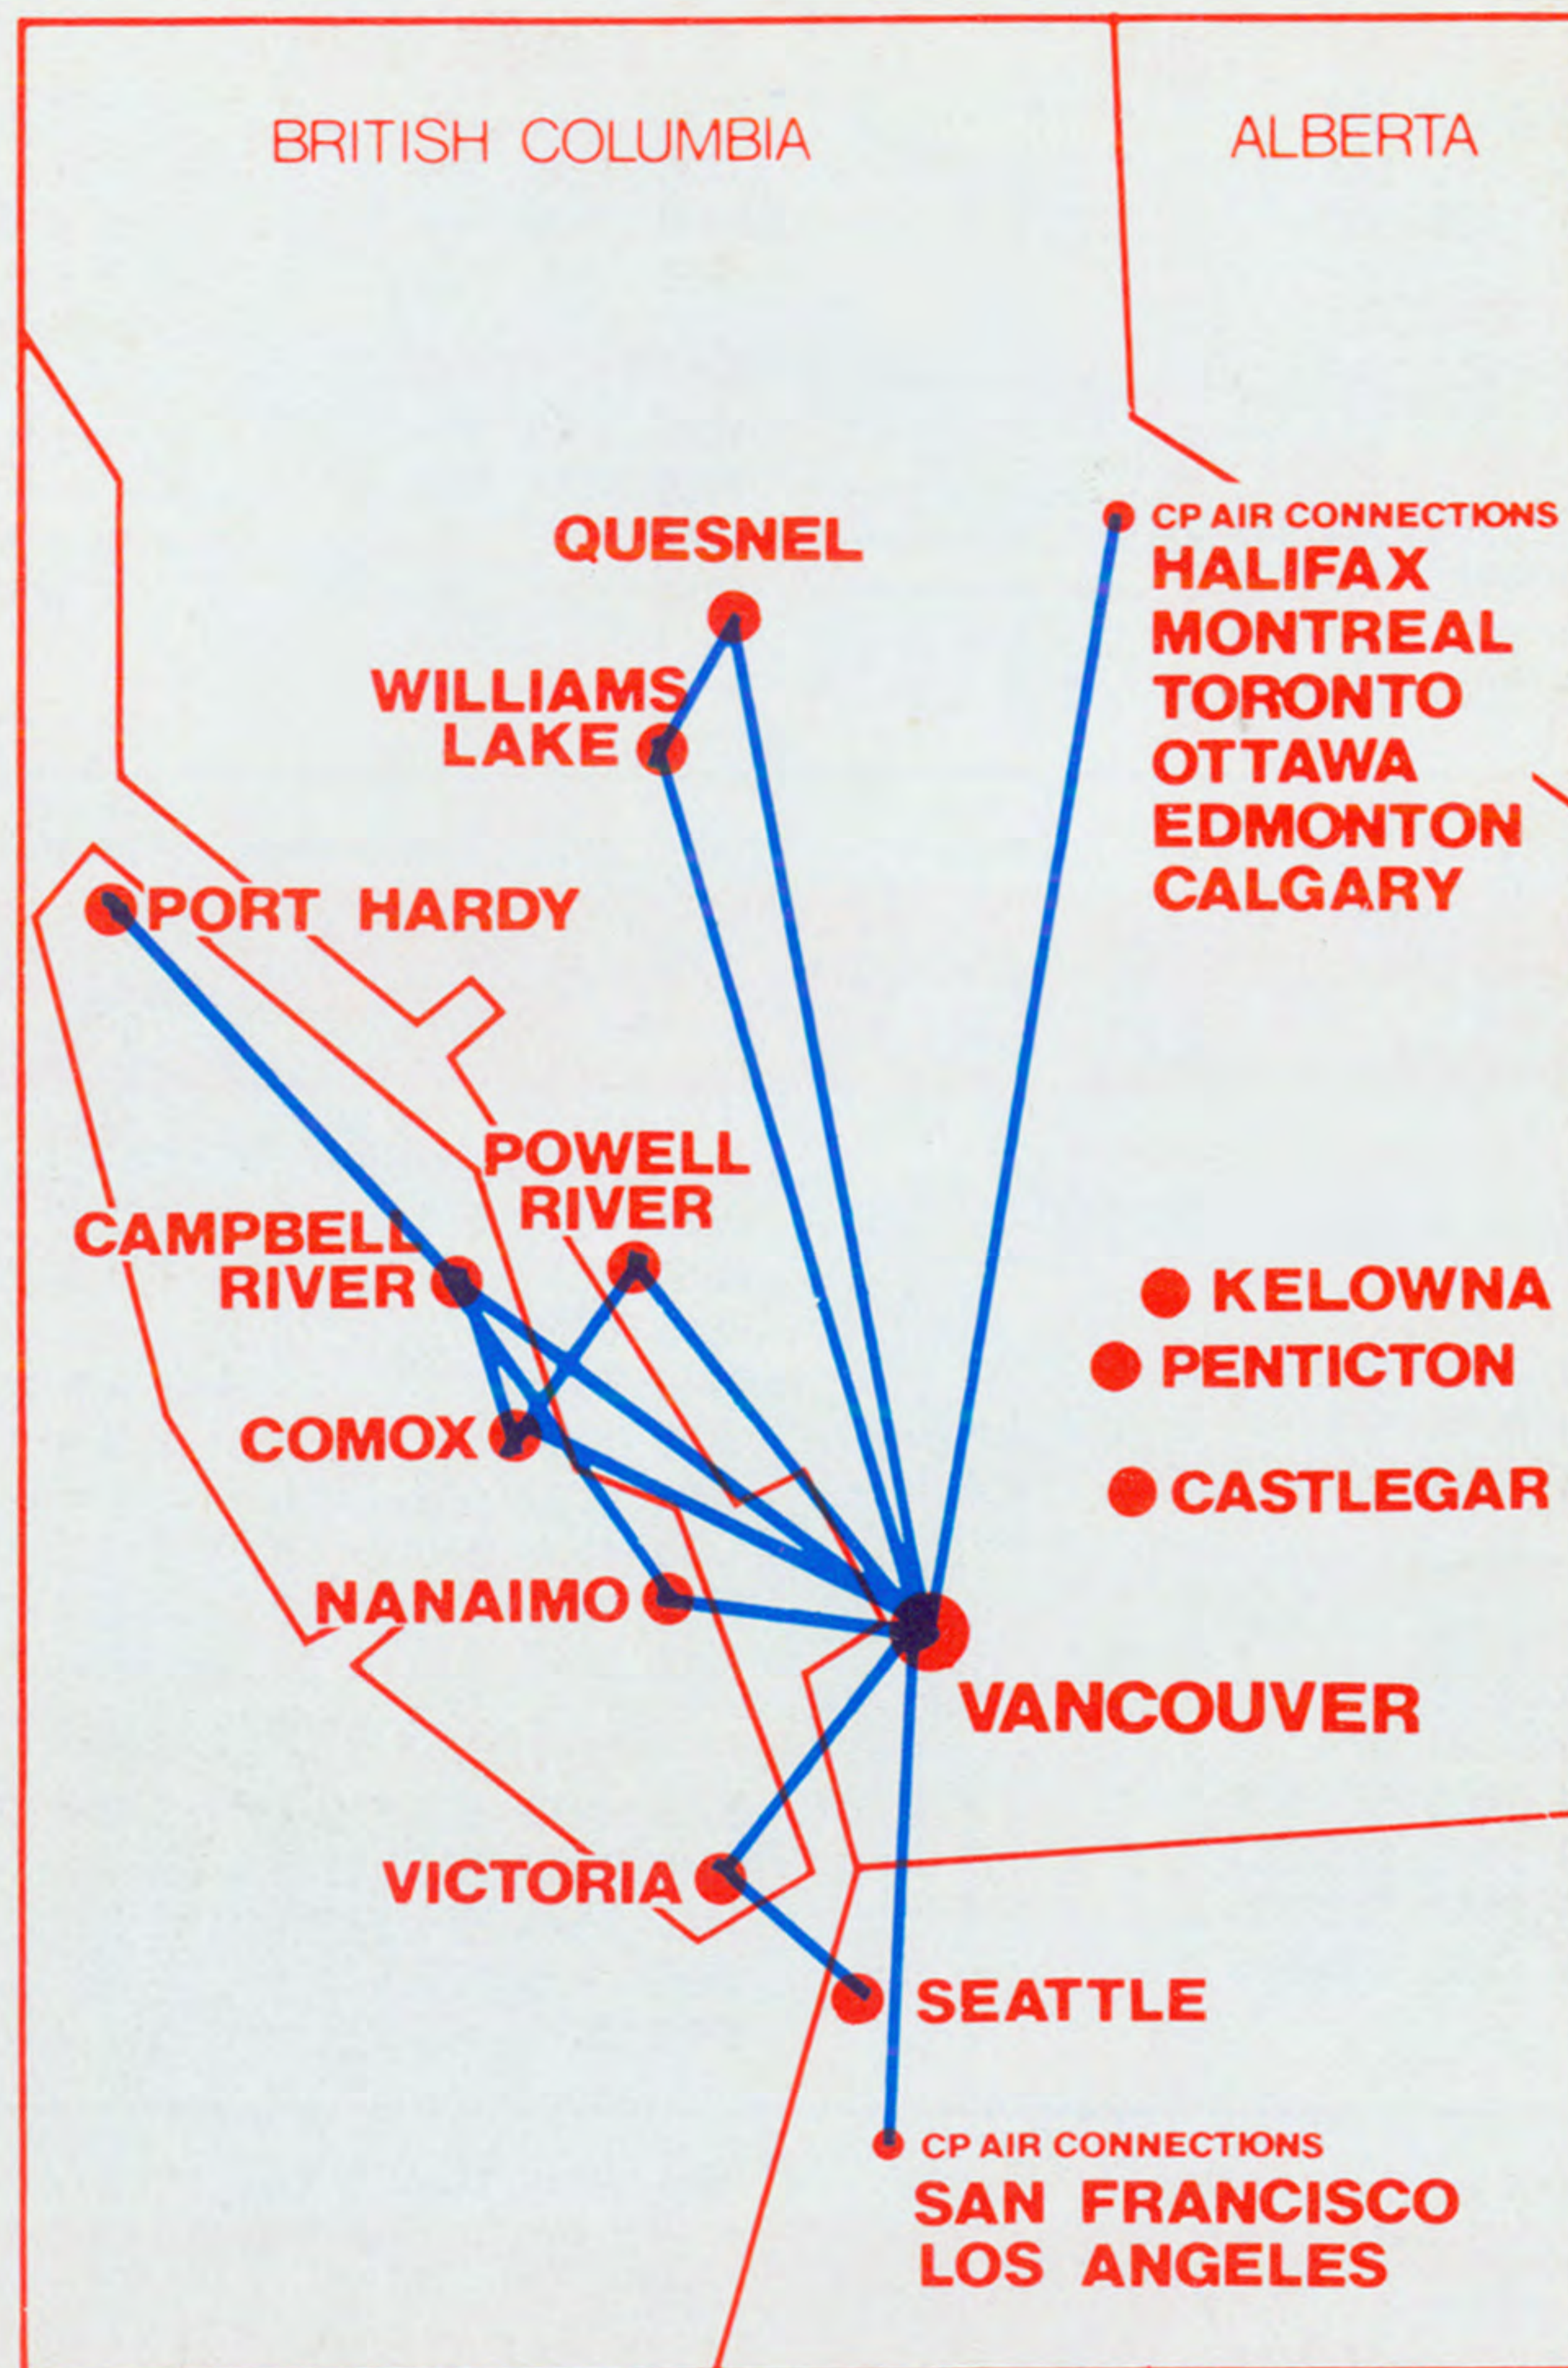

Leave	Arrive	Flight	Stops	Days of Operation	Leave	Arrive	Flight	Stops	Days of Operation

WILLIAMS LAKE

☎ (800) 663-0522

To: CAMPBELL RIVER

1115	1545	596/585	1	1 2 3 4 5	--
1230	1610	596/575	2	--	6

To: VANCOUVER

1115	1230	596	0	1 2 3 4 5	--
1230	1345	596	0	--	6
2050	2205	598	0	1 2 3 4 5	- 7

To: NANAIMO

1115	1355	596/549	1	1 2 3 4 5	--
2050	2255	598/565	1	1 2 3 4 5	- 7

To: VICTORIA

1115	1325	596/529	1	1 2 3 4 5	--
1230	1520	596/519	1	--	6
2050	2325	598/539	1	1 2 3 4 5	- 7

Leave	Arrive	Flight	Stops	Days of Operation	Leave	Arrive	Flight	Stops	Days of Operation

HARBOUR TO HARBOUR

☎ 685-3211

Cargo 688-9115

NANAIMO

To: Vancouver

0820	0845	204	0	1 2 3 4 5	--
1215	1240	208	0	1 2 3 4 5	--
1715	1740	214	0	1 2 3 4 5	--

VANCOUVER

To: Nanaimo

0745	0810	203	0	1 2 3 4 5	--
1125	1200	207	0	1 2 3 4 5	--
1640	1705	213	0	1 2 3 4 5	--

VANCOUVER

To: Victoria

0715	0750	101	0	1 2 3 4 5	--
0730	0805	105	0	1 2 3 4 5	--
0820	0855	109	0	1 2 3 4 5 6 7	
0905	0940	113	0	--	3 4 5
0935	1010	117	0	1 2 3 4 5	--
1010	1045	121	0	--	6 7
1100	1135	125	0	1 2 3 4 5	--
1155	1230	129	0	1 2 3 4 5	--
1310	1345	135	0	1 2 3 4 5	--
1400	1435	137	0	1 2 3 4 5 6 7	
1515	1550	141	0	1 2 3 4 5	--
1600	1635	147	0	1 2 3 4 5 6 7	
1655	1730	149	0	1 2 3 4 5	--
1730	1805	151	0	1 2 3 4 5	--

VICTORIA

To: Vancouver

0725	0800	104	0	1 2 3 4 5	--
0810	0845	108	0	1 2 3 4 5	--
0840	0915	112	0	1 2 3 4 5	--
0915	0950	116	0	1 2 3 4 5 6 7	
1000	1035	120	0	--	3 4 5
1055	1130	124	0	1 2 3 4 5 6 7	
1200	1235	128	0	1 2 3 4 5	--
1300	1335	132	0	1 2 3 4 5	--
1420	1455	136	0	1 2 3 4 5	--
1500	1535	144	0	--	6 7
1530	1605	146	0	1 2 3 4 5	--
1630	1705	150	0	1 2 3 4 5	--
1700	1735	152	0	1 2 3 4 5 6 7	
1755	1830	154	0	1 2 3 4 5	--

AIR BC ROUTE MAP

— AIR BC ROUTES

OFFICES & RESERVATION NUMBERS

Campbell River	287-2419	Vancouver	685-3211
Comox	339-6900	Vancouver Arr/Depart	683-6871
Nanaimo	753-1255	Victoria	388-5151
Seattle	(800) 663-0522	Quesnel	(800) 663-0522
Powell River	483-3101	Williams Lake	(800) 663-0522
Port Hardy	(800) 663-0522		

AIR CARGO CARRIED ON ALL FLIGHTS

Campbell River	923-7723	Powell River	485-7216
Cassidy	245-7123	Vancouver Airport	273-8815
Comox	339-2655	Vancouver Harbour	688-9115
Nanaimo Harbour	753-5711	Victoria Airport	388-7031
Port Hardy	949-6353	Victoria Harbour	656-1551

TOLL FREE 800-663-0522
B.C./WASH./OREGON/IDAHO/UTAH

HEAD OFFICE: 4680 Cowley Crescent,
SALES OFFICE: Richmond, B.C. V7B 1C1
ADMINISTRATION: (604) 273-2464

CITY TICKET OFFICE LOCATION:
Vancouver— Suite 260, 1 Bentall Tower, 505 Burrard Street
V7X 1M3

AIR BC

DASH 7 SERVING BRITISH COLUMBIA
SYSTEM TIMETABLE
EFFECTIVE APRIL 29, 1985

NEW
Victoria/Seattle
Service

Commencing
April 29, 1985

Vancouver/
Quesnel/
Williams Lake

NOW
2 Flights Daily
Convenient
evening departure

Vancouver/
Port Hardy

NEW
Morning
non-stop flight

Vancouver/
Campbell River

NEW
Morning
non-stop flight