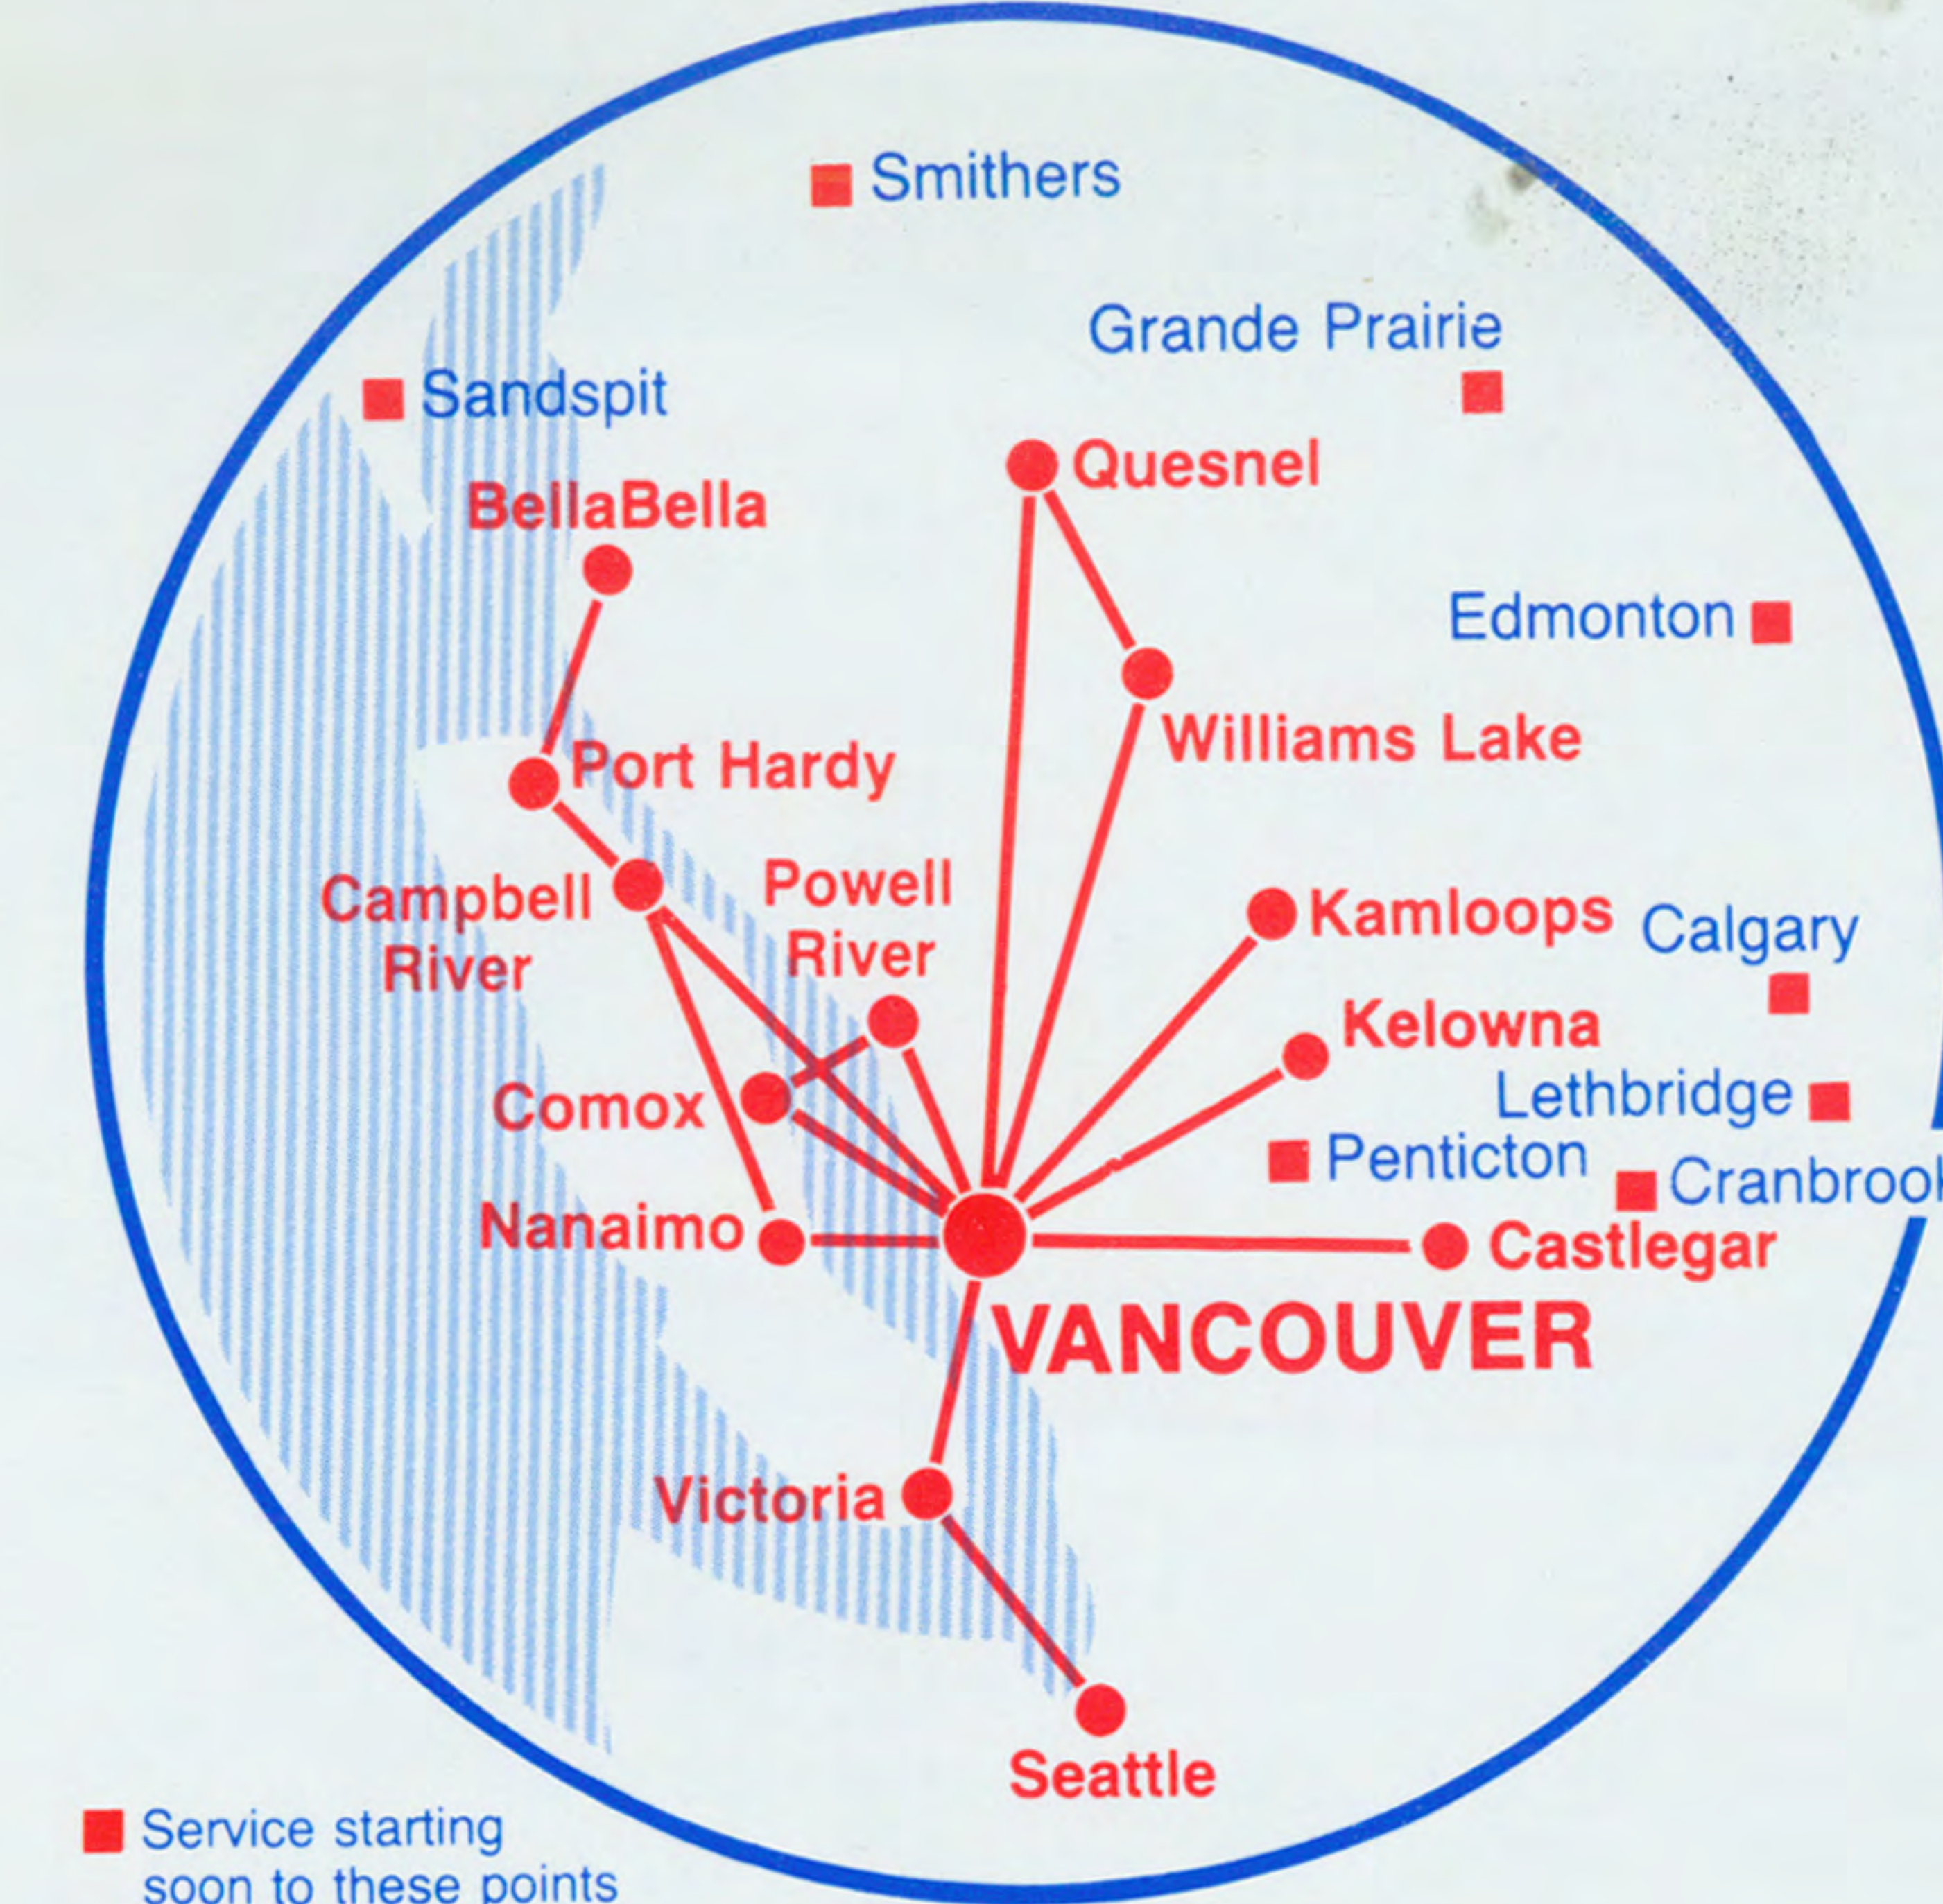

To: Kelowna
0645 0900 542/504 1 1 2 3 4 5 - -
1245 1440 548/885 1 1 2 3 4 5 - 7
1645 1835 560/889 1 1 2 3 4 5 - 7
1810 2120 562/895 1 1 2 3 4 5 - 7

To: Port Hardy
0645 1010 542/581 2 1 2 3 4 5 - -
1500 1750 558/589 1 1 2 3 4 5 - 7

NELSON (SEE CASTLEGAR) ☎ 352-2230
Cargo 365-6544

PORT HARDY ☎ (800) 663-0522
Cargo 949-6462

To: Campbell River
1030 1105 582 0 1 2 3 4 5 6 7

To: Kamloops
1810 2220 590/556 1 1 2 3 4 5 - 7

To: Nanaimo
1030 1355 582/549 2 1 2 3 4 5 6 7
1810 2040 590/563 1 1 2 3 4 5 - 7

Leave Arrive Flight Stops Frequency Leave Arrive Flight Stops Frequency

POWELL RIVER ☎ 483-3101
Cargo 485-7216

To: Comox
0940 0955 583 0 - - - - - 7
1740 2030 578/591 1 - 2 - 4 - - 7

To: Kelowna
0855 1200 572/883 1 - - - - - 6 -
1120 1440 574/885 1 1 2 3 4 5 - -
1125 1440 584/885 1 - - - - - 7
1740 2120 578/895 1 1 2 3 4 5 - 7

To: Nanaimo
0755 0955 572/545 1 1 2 3 4 5 - -
0855 1225 572/547 1 - - - - - 6 -
1120 1355 574/549 1 1 2 3 4 5 - -
1125 1355 584/549 1 - - - - - 7
1400 1625 576/559 1 1 2 3 4 5 6 7
1740 2040 578/563 1 1 2 3 4 5 6 7

To: Port Hardy
1400 1750 576/589 1 1 2 3 4 5 - 7

To: Quesnel
0755 1105 572/595 1 1 2 3 4 5 - -
0855 1105 572/595 1 - - - - - 6 -

QUESNEL ☎ 992-6763
Cargo 992-3212

To: Nanaimo
1115 1355 596/549 2 1 2 3 4 5 6 -

To: Vancouver
1115 1245 596 1 1 2 3 4 5 6 -

SEATTLE ☎ (800) 663-0522
Cargo 433-5754

To: Vancouver
1100 1310 516 1 1 2 3 4 5 - 7
1245 1435 518 1 - - - - - 6 -
1345 1525 530 1 1 2 3 4 5 - 7
1535 1715 522 1 - - - - - 6 -
1545 1730 532 1 1 2 3 4 5 - 7

TRAIL (SEE CASTLEGAR) ☎ 368-3533
Cargo 365-6544

OFFICES AND RESERVATIONS

Campbell River	287-2419	Powell River	483-3101
Castlegar	1-800-663-0522	Quesnel	992-6763
Comox	339-6900	Seattle	1-800-663-0522
Cranbrook	1-800-663-0522	Smithers	1-800-663-0522
Kamloops	828-1118	Trail	368-3533
Kelowna	861-8441	Vancouver	278-3800
Nanaimo	753-1255	Vernon	1-800-663-0522
Nelson	352-2230	Victoria	388-5151
Penticton	1-800-663-0522	Williams Lake	398-5999
Port Hardy	1-800-663-0522		

AIR CARGO OFFICES

Campbell River	923-7723	Quesnel	992-3212
Cassidy (Nanaimo Airport)	245-7123	Seattle	433-5754
Castlegar	365-6544	Trail	365-6544
Comox	339-2655	Vancouver Airport	273-8815
Kamloops	376-7222	Vancouver Harbour	688-9115
Kelowna	765-2188	Vernon	765-2188
Nanaimo Harbour	753-5711	Victoria Airport	656-0231
Nelson	365-6544	Victoria Harbour	388-7031
Port Hardy	949-6462	Williams Lake	989-4245
Powell River	485-7216		

TOLL FREE RESERVATIONS
British Columbia 1-800-663-0522
United States 1-800-663-0522

Air BC EXECUTIVE AND SALES OFFICE
4740 Agar Drive
Richmond, B.C. Canada V7B 1A6
Phone (604) 273-2464 Telex: 04-355612
Air BC is listed on all major computer networks of other airlines.
Air BC accepts all major credit cards.
PEGASUS G/COH/QZX RESERVAC DRI-10501