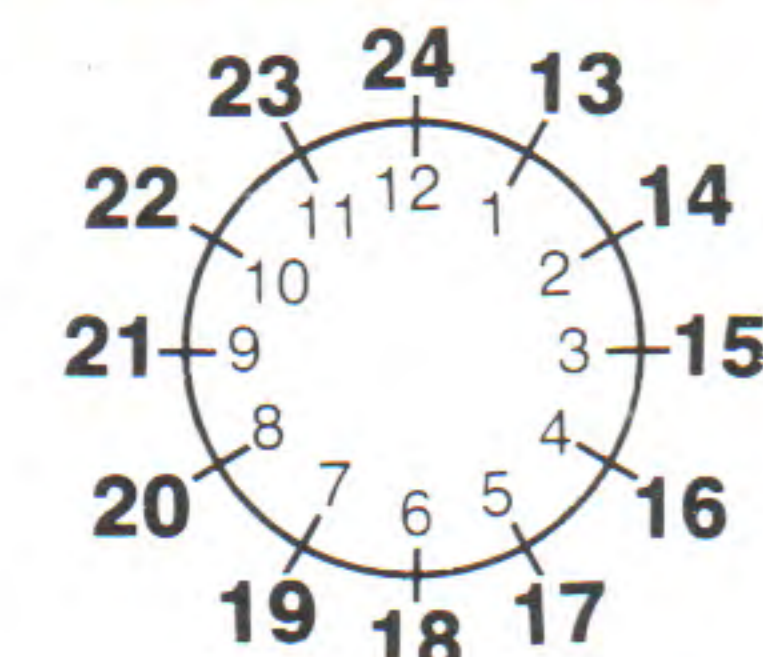

Restricted articles such as firearms, ammunition, matches, compressed gases, corrosive acids, flammable liquids and solids, mercury, radio-active materials are either prohibited entirely or may only be carried by prior arrangement. Check with AirBC for further details.

BAGGAGE ALLOWANCE

AirBC Airport Service (40 lbs) 18 kgs

AirBC Harbour Service (25 lbs) 11.5 kgs

Excess baggage may be accepted space permitting.

Extra charges will apply.

TARIFFS AND LIABILITY

Fares, Schedules and other information published herein are subject to change without notice. AirBC will not be responsible for damages resulting from failure of aircraft to depart or arrive at times stated herein. AirBC is only liable to the extent shown in its current tariffs published and filed pursuant to law and available for public inspection at the Head Office at AirBC.

AIRPORT CHECK IN LOCATIONS

Edmonton International	- Air Canada
Calgary International	- Air Canada
Vancouver International	- Air Canada (Main Terminal)
Seattle-Tacoma	- American Airlines

HARBOUR TERMINALS

Vancouver Harbour - 1/2 Blocks East of Bayshore Inn

Victoria Harbour - Adjacent to Empress Hotel

CREDIT CARDS

AirBC accepts EnRoute and other major credit cards for transportation charges.

AIR CARGO

Carried on all AirBC flights.

ALL FLIGHTS ARE SHOWN IN THE 24-HOUR CLOCK

ALL TIMES ARE LOCAL TIMES

0700 - 7:00 AM
1200 - 12:00 NOON
1900 - 7:00 PM
2015 - 8:15 PM