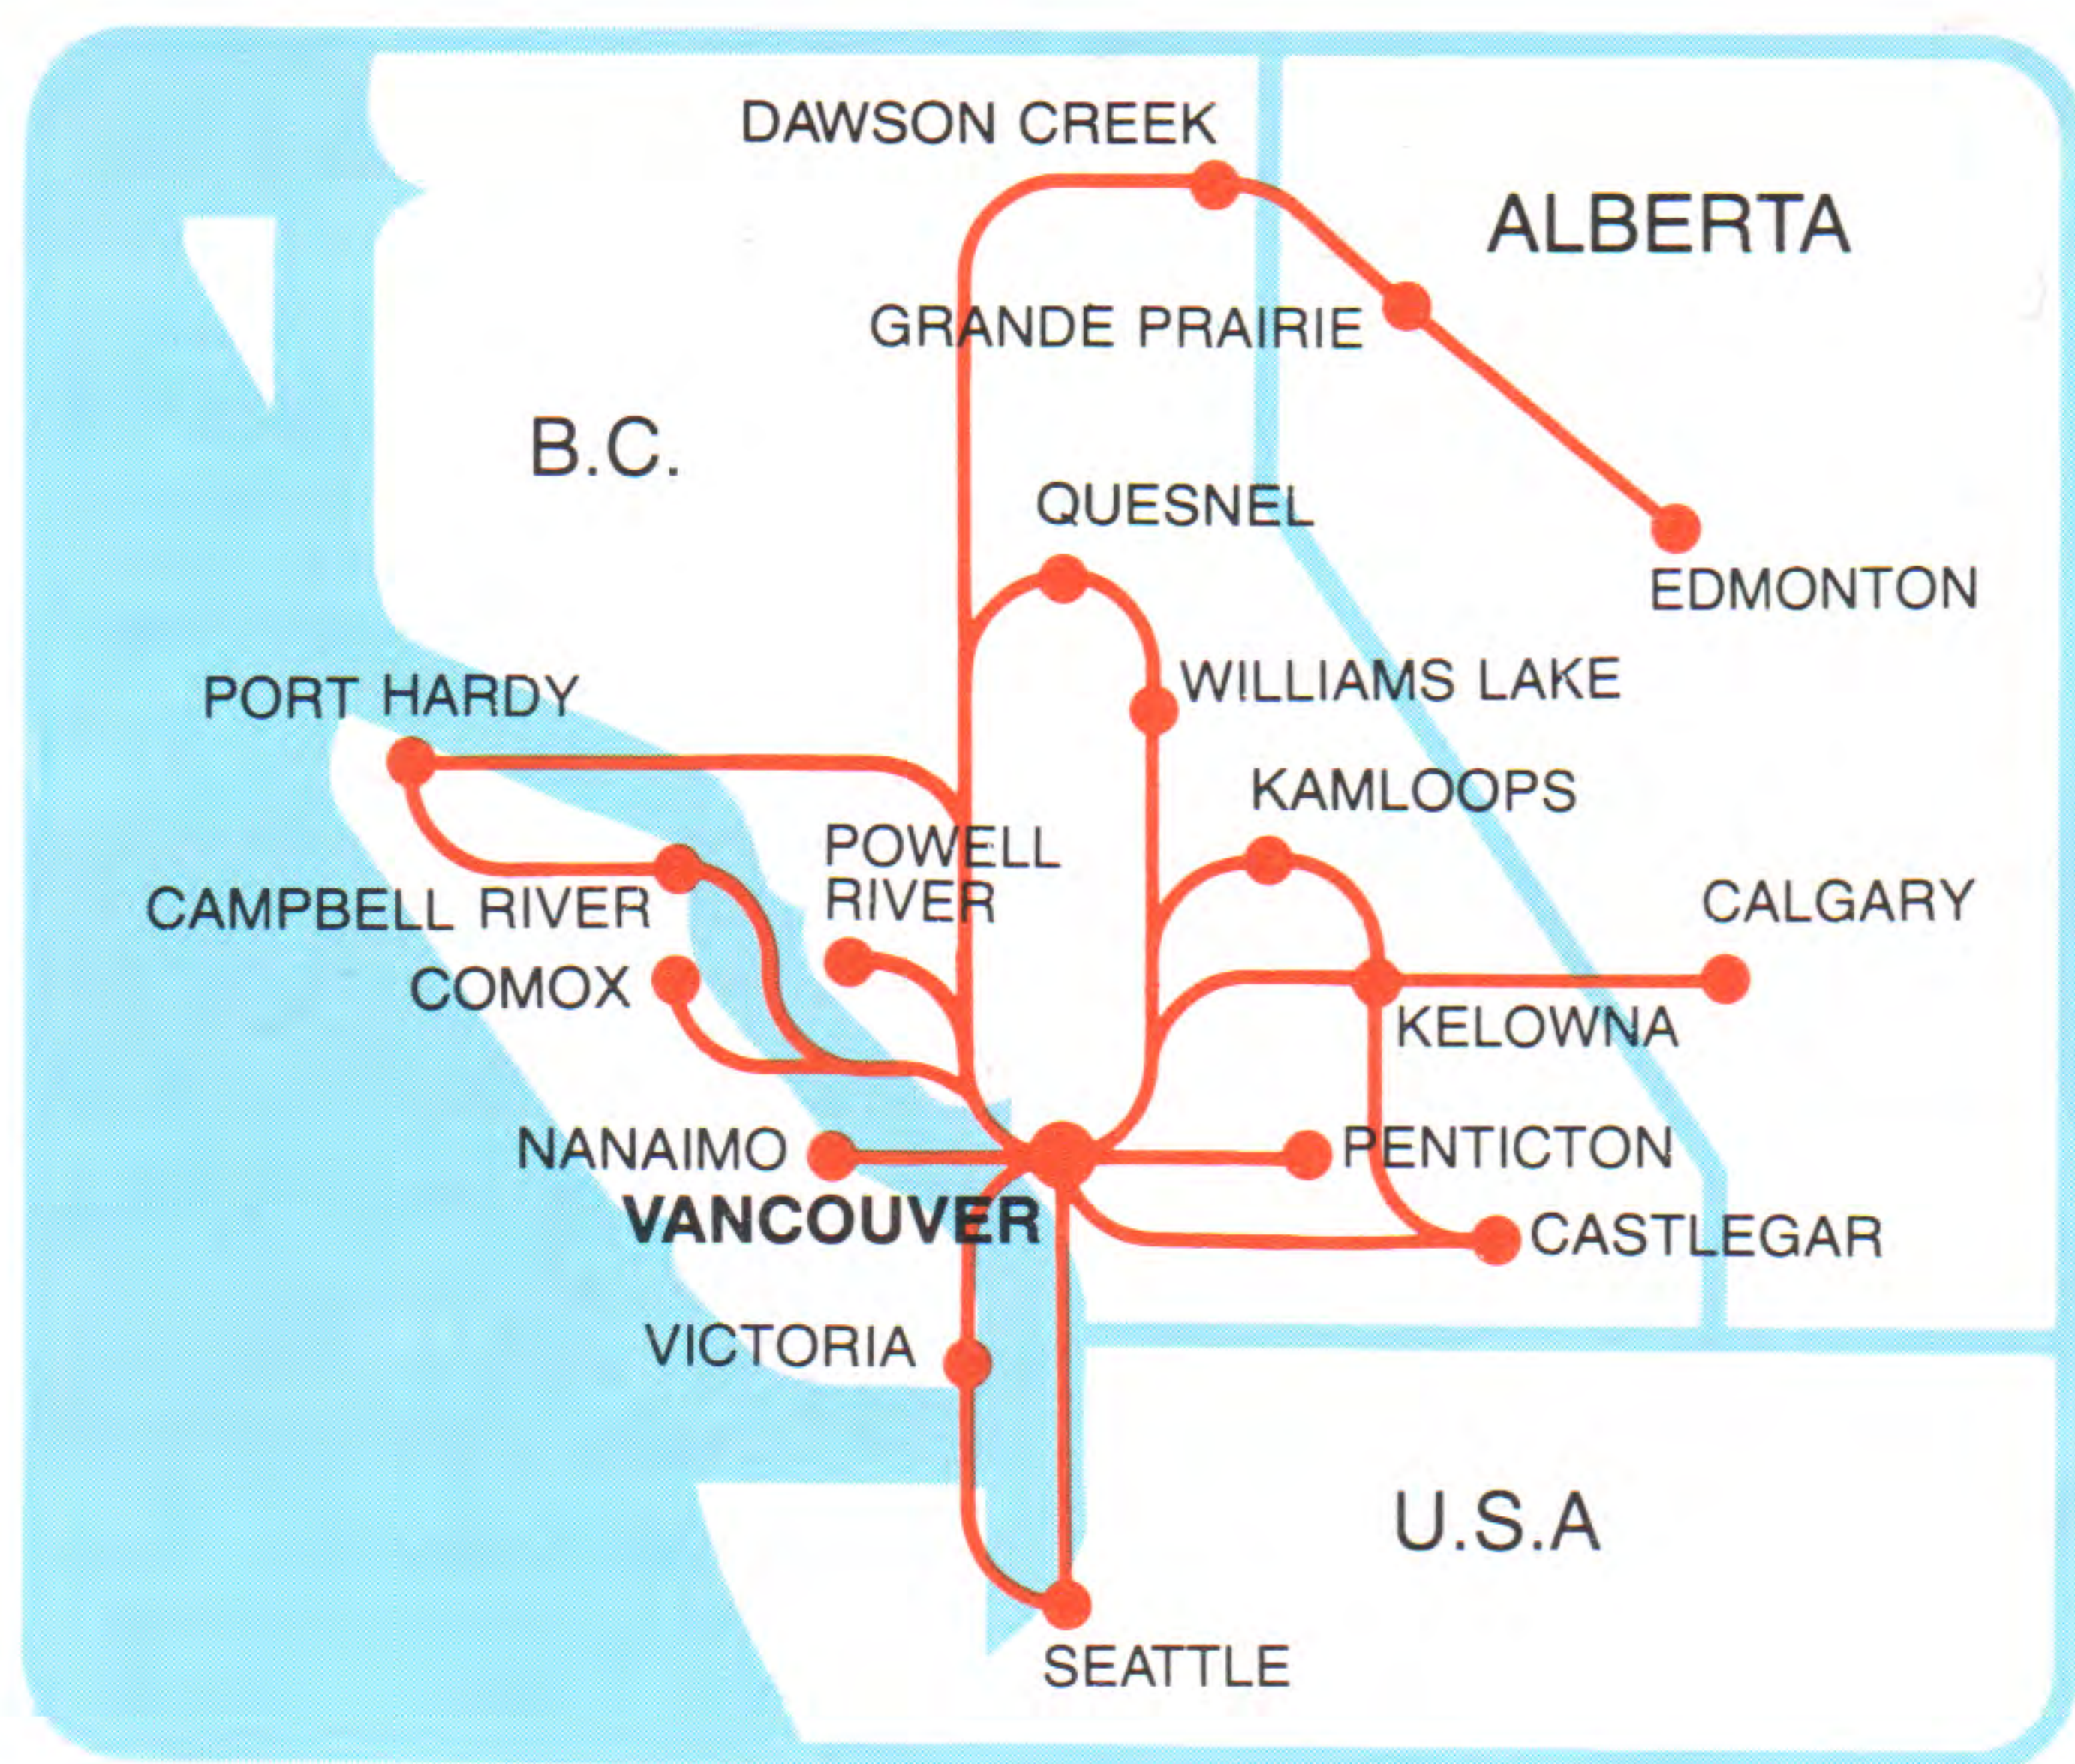

EFFECTIVE APRIL 26, 1987

New Services

DAWSON CREEK / FORT ST. JOHN

GRANDE PRAIRIE

EDMONTON

CALGARY

SEATTLE

AirBC Route Map