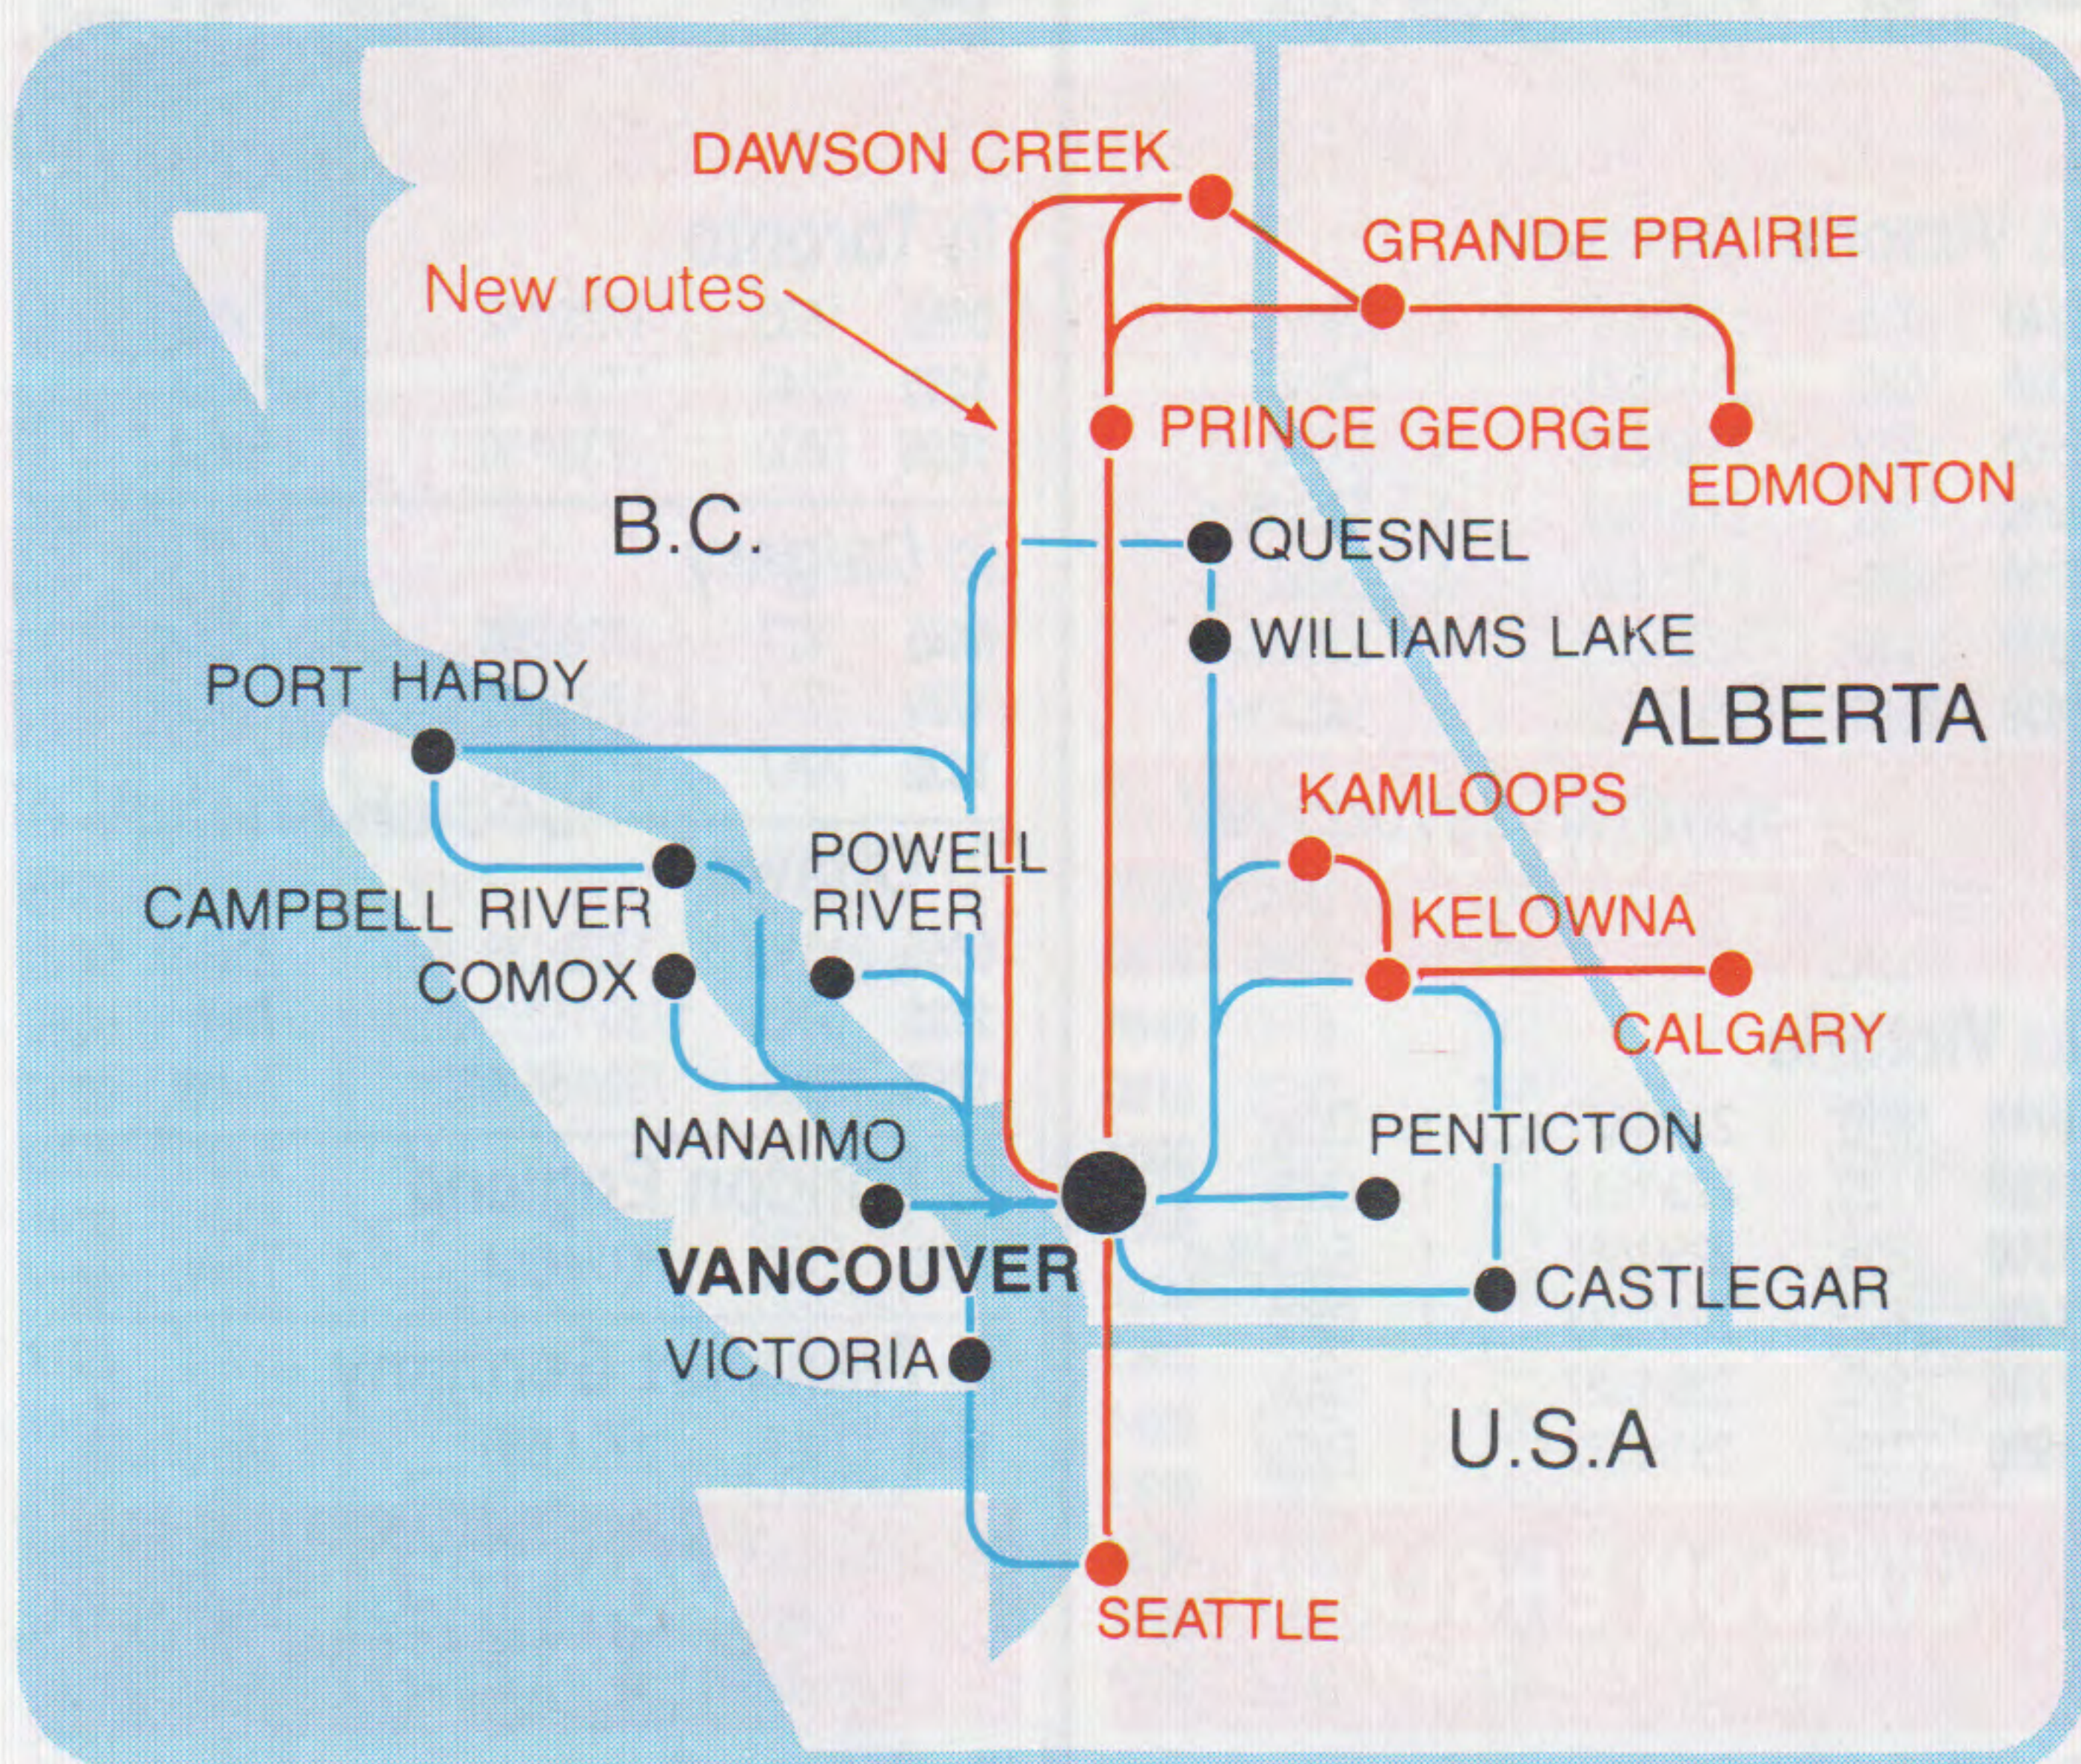

## *New Services*

**4 FLIGHTS DAILY\***

**VANCOUVER-PRINCE GEORGE**

**AND DAILY SERVICE\***

**PRINCE GEORGE-EDMONTON**

\* Weekend Service Varies

EFFECTIVE JUNE 14, 1987

	Reservations	Cargo
Bella Bella	957-2285	-
Calgary	265-9555	250-0400
Campbell River	287-2419	923-7723
Castlegar	1-800-663-0522	365-6544
Comox	339-6900	339-2655
Dawson Creek	782-1720	782-1661
Edmonton (International)	423-1222	454-7671
Edmonton (Municipal)	423-1222	782-1661
Grande Prairie	532-3157	539-1700
Kamloops	828-1118	376-7222
Kelowna	861-8441	765-2188
Nanaimo	753-1255	245-7123
Nelson	352-2230	365-6544
Penticton	492-2165	493-6662
Port Hardy	1-800-663-0522	949-6462
Powell River	483-3101	485-7216
Prince George	561-2905	963-3300
Quesnel	992-6763	992-3212
Seattle	622-5509	433-5754
Trail	368-3533	365-6544
Vancouver Airport	278-3800	273-8815
Vancouver Harbour	278-3800	668-9115
Vernon	542-3302	765-2188
Victoria Airport	388-5151	656-0231
Victoria Harbour	388-5151	388-7031
Williams Lake	398-5999	989-4245
Adastra Aviation	1-800-663-7047	-
Pacific Coastal	949-6353	949-6462
Arrivals/Departures:	Calgary .....	265-3090
Arrivals/Departures:	Edmonton .....	423-1101
Arrivals/Departures:	Vancouver .....	278-5100
Toll free B.C. & U.S.A. 1-800-663-0522		

## HARBOUR TERMINALS

Vancouver Harbour - 1/2 Blocks East of Bayshore Inn

Victoria Harbour - Adjacent to Empress Hotel