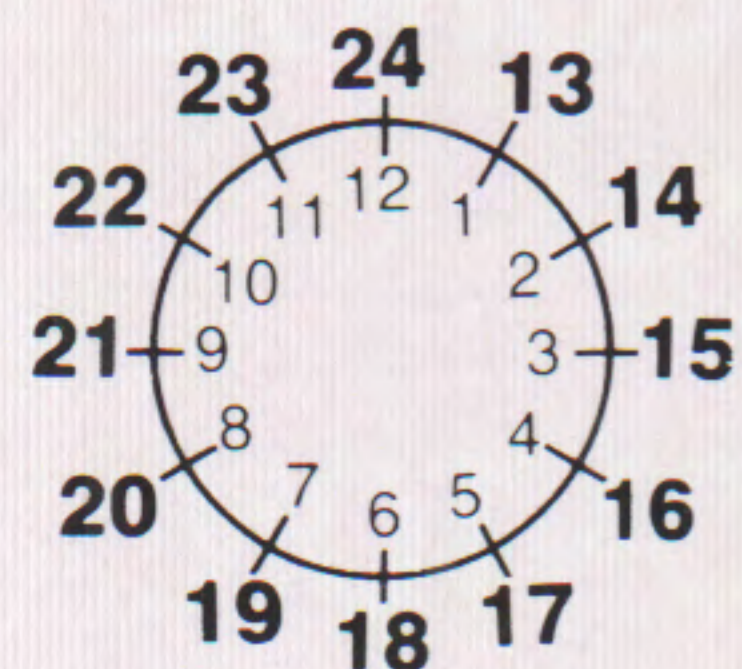

Restricted articles such as firearms, ammunition, matches, compressed gases, corrosive acids, flammable liquids and solids, mercury, radio-active materials are either prohibited entirely or may only be carried by prior arrangement. Check with AirBC for further details.

BAGGAGE ALLOWANCE

AirBC Airport Service (40 lbs) 18 kgs

AirBC Harbour Service (25 lbs) 11.5 kgs

Excess baggage may be accepted space permitting.

Extra charges will apply.

TARIFFS AND LIABILITY

Fares, Schedules and other information published herein are subject to change without notice. AirBC will not be responsible for damages resulting from failure of aircraft to depart or arrive at times stated herein. AirBC is only liable to the extent shown in its current tariffs published and filed pursuant to law and available for public inspection at the Head Office at AirBC.

AIRPORT CHECK IN LOCATIONS

Edmonton International	- Air Canada
Calgary International	- Air Canada
Vancouver International	- Air Canada (Main Terminal)
Seattle-Tacoma	- American Airlines

HARBOUR TERMINALS

Vancouver Harbour - 1/2 Blocks East of Bayshore Inn

Victoria Harbour - Adjacent to Empress Hotel

CREDIT CARDS

AirBC accepts EnRoute and other major credit cards for transportation charges.

AIR CARGO

Carried on all AirBC flights.

ALL FLIGHTS ARE SHOWN IN THE 24-HOUR CLOCK