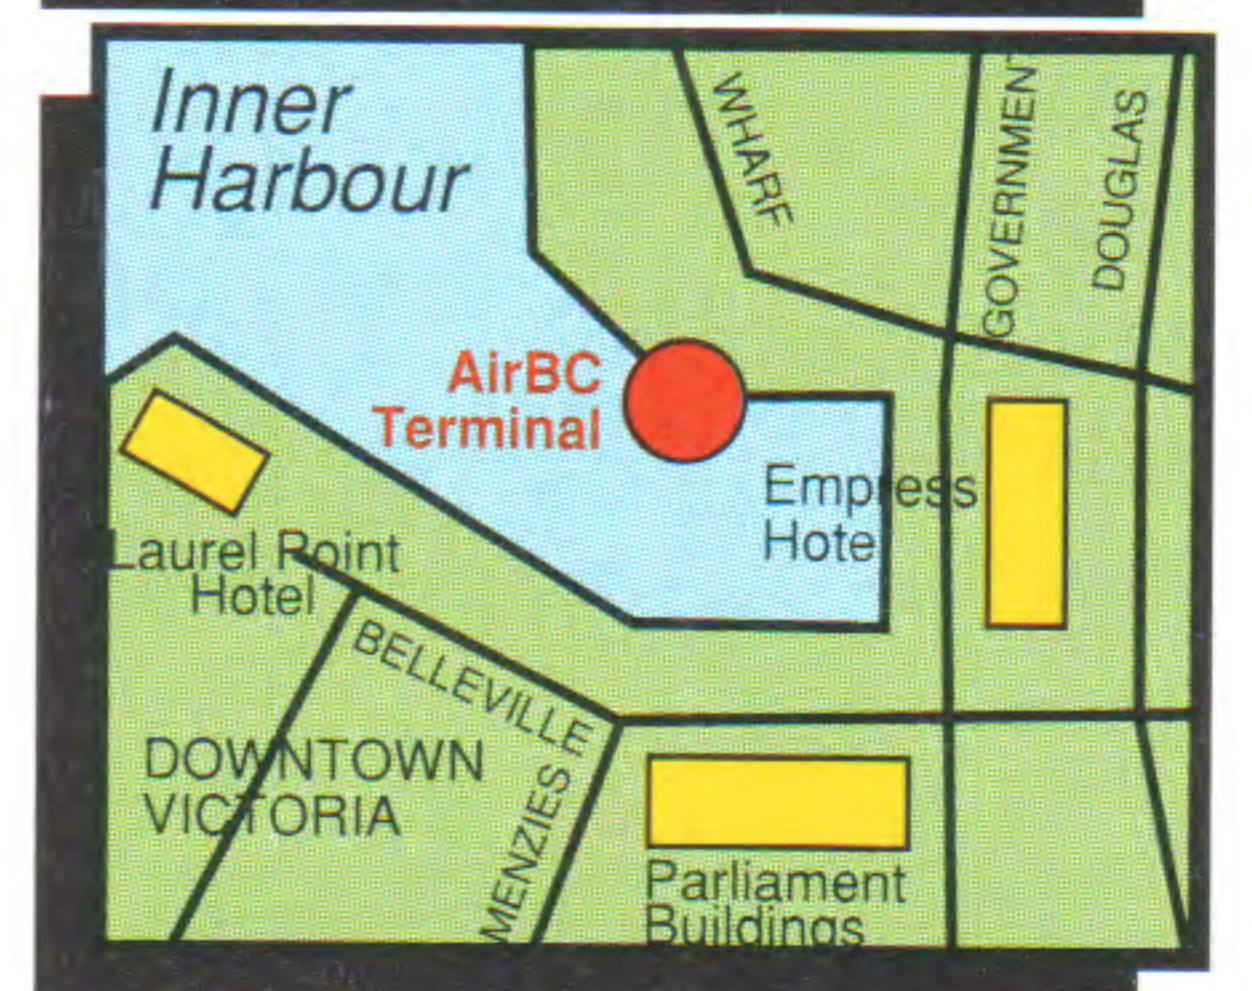

* Effective Feb. 12 ‡ Oct. 29 - Feb. 11

Two beautiful cities only 35 minutes apart.

Dep. Arr. Flt.No. Stops Days

VICTORIA (Continued)

to **Dawson Creek**

0755	1235	1506/1620	2	SatOnly
1000	1535	1510/1674	3	ExSat
1255	1800	1514/1622	2	SatOnly