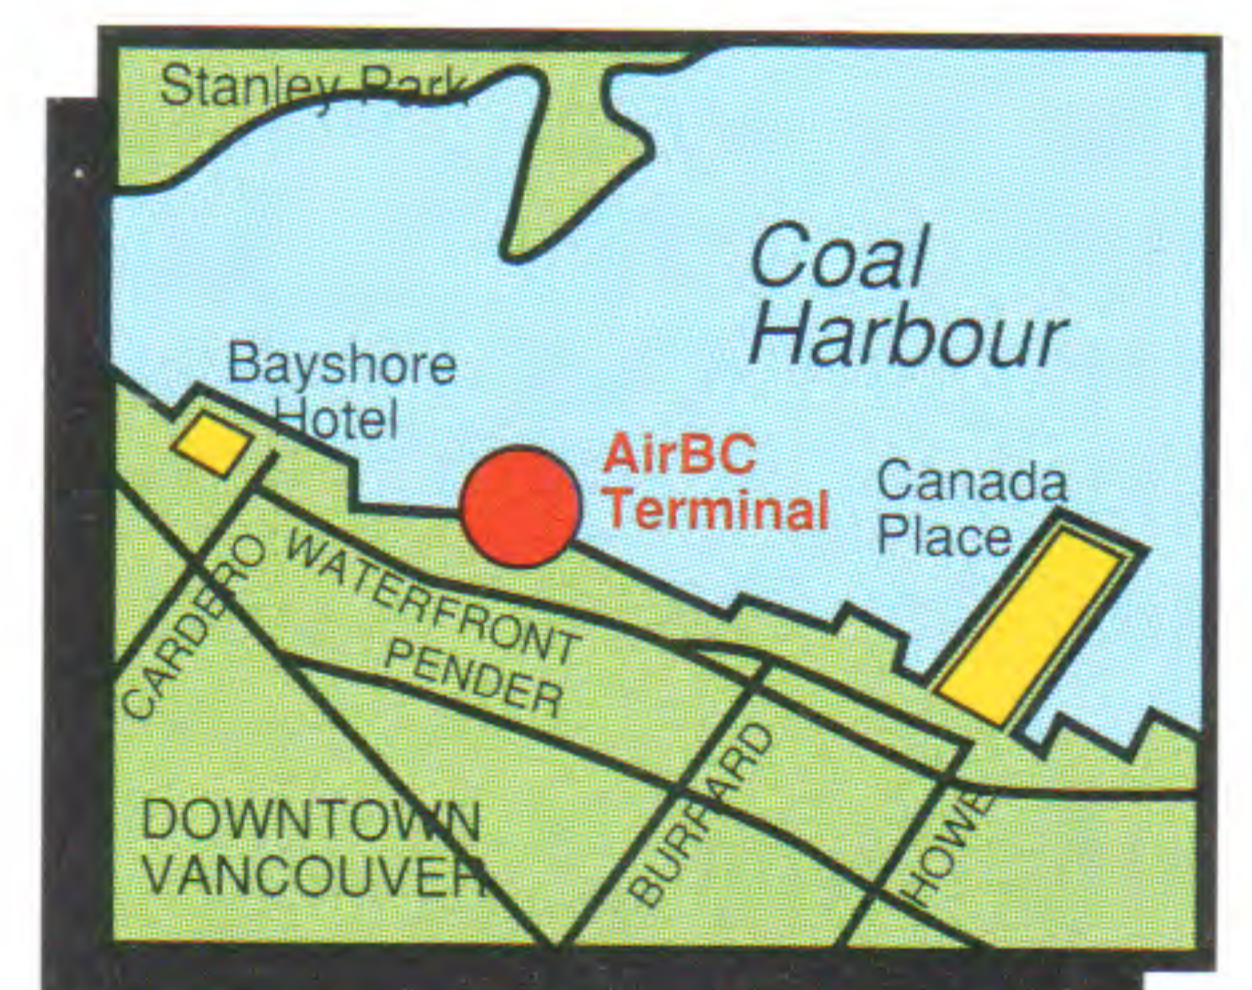

* Effective Feb. 12 ‡ Oct. 29 - Feb. 11

Two beautiful cities only 35 minutes apart.

Dep. Arr. Flt.No. Stops Days

VICTORIA (Continued)

to **Dawson Creek**

0755	1235	1506/1620	2	SatOnly
1000	1535	1510/1674	3	ExSat
1255	1800	1514/1622	2	SatOnly