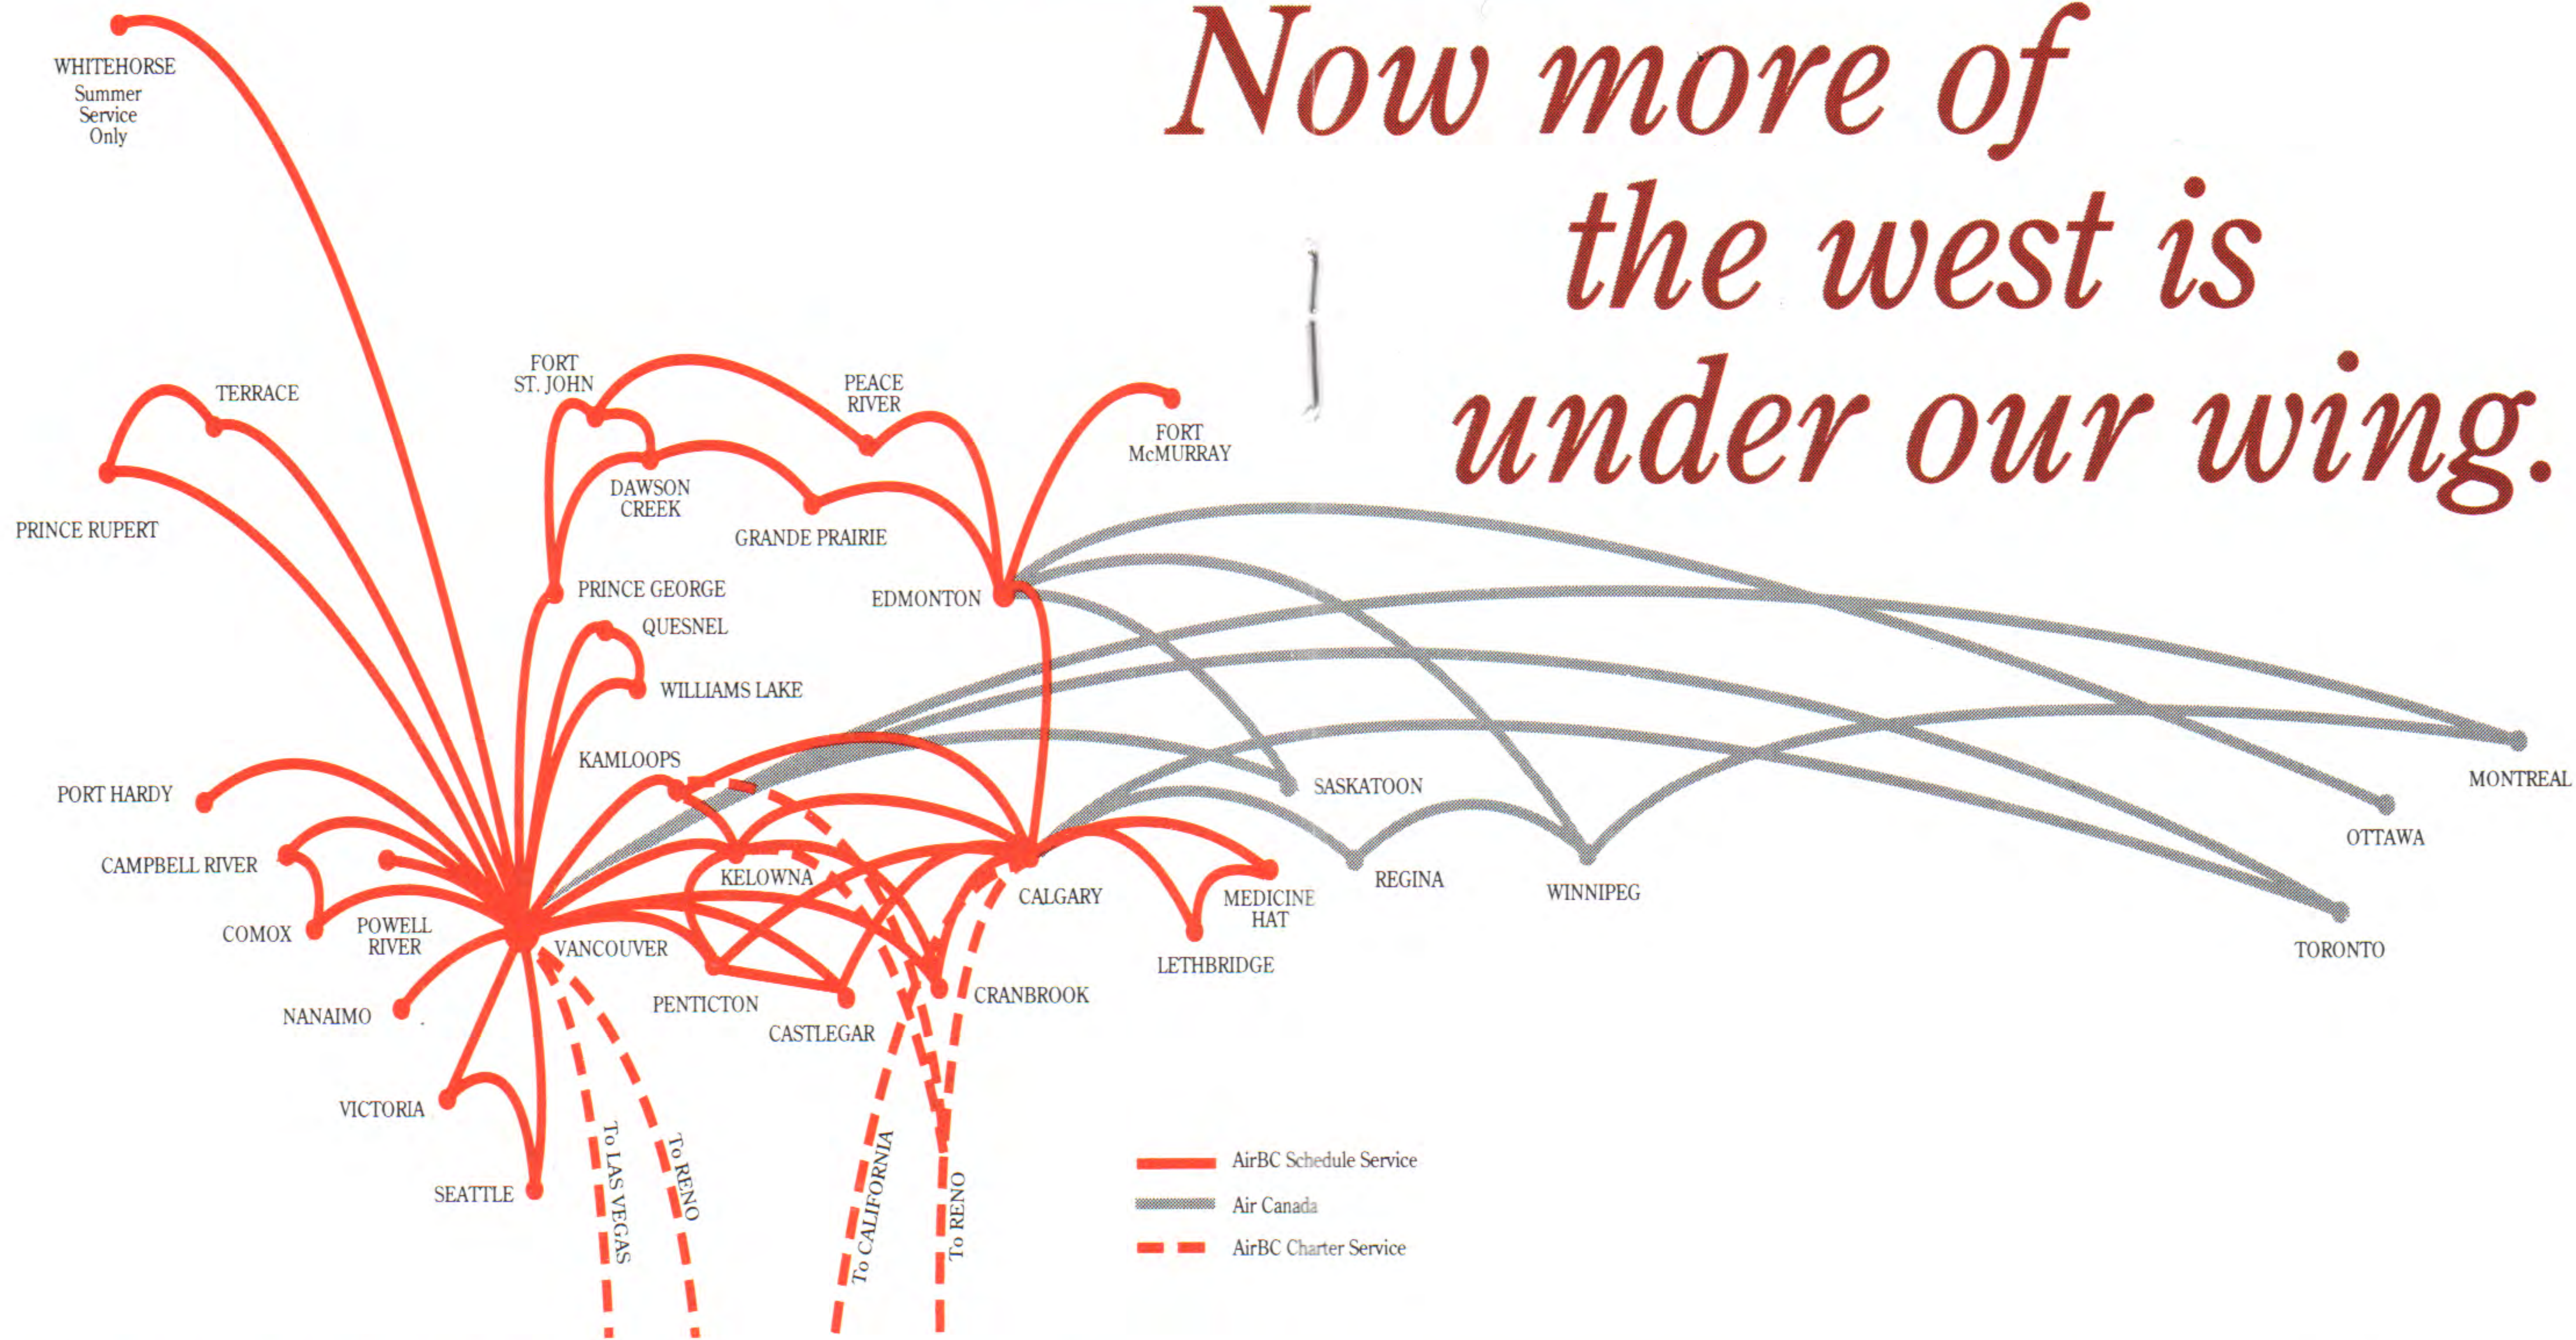

AirBC is growing...

AirBC now connects 28 business centres in the west over 300 times a day. With this growth, we're taking on the competition head-to-head with new services like the popular Calgary-Edmonton Super Shuttle. We're flying into totally new markets like Peace River and Medicine Hat. And we're adding more flights and new aircraft to places like Kelowna, Terrace, Prince Rupert and Grande Prairie.