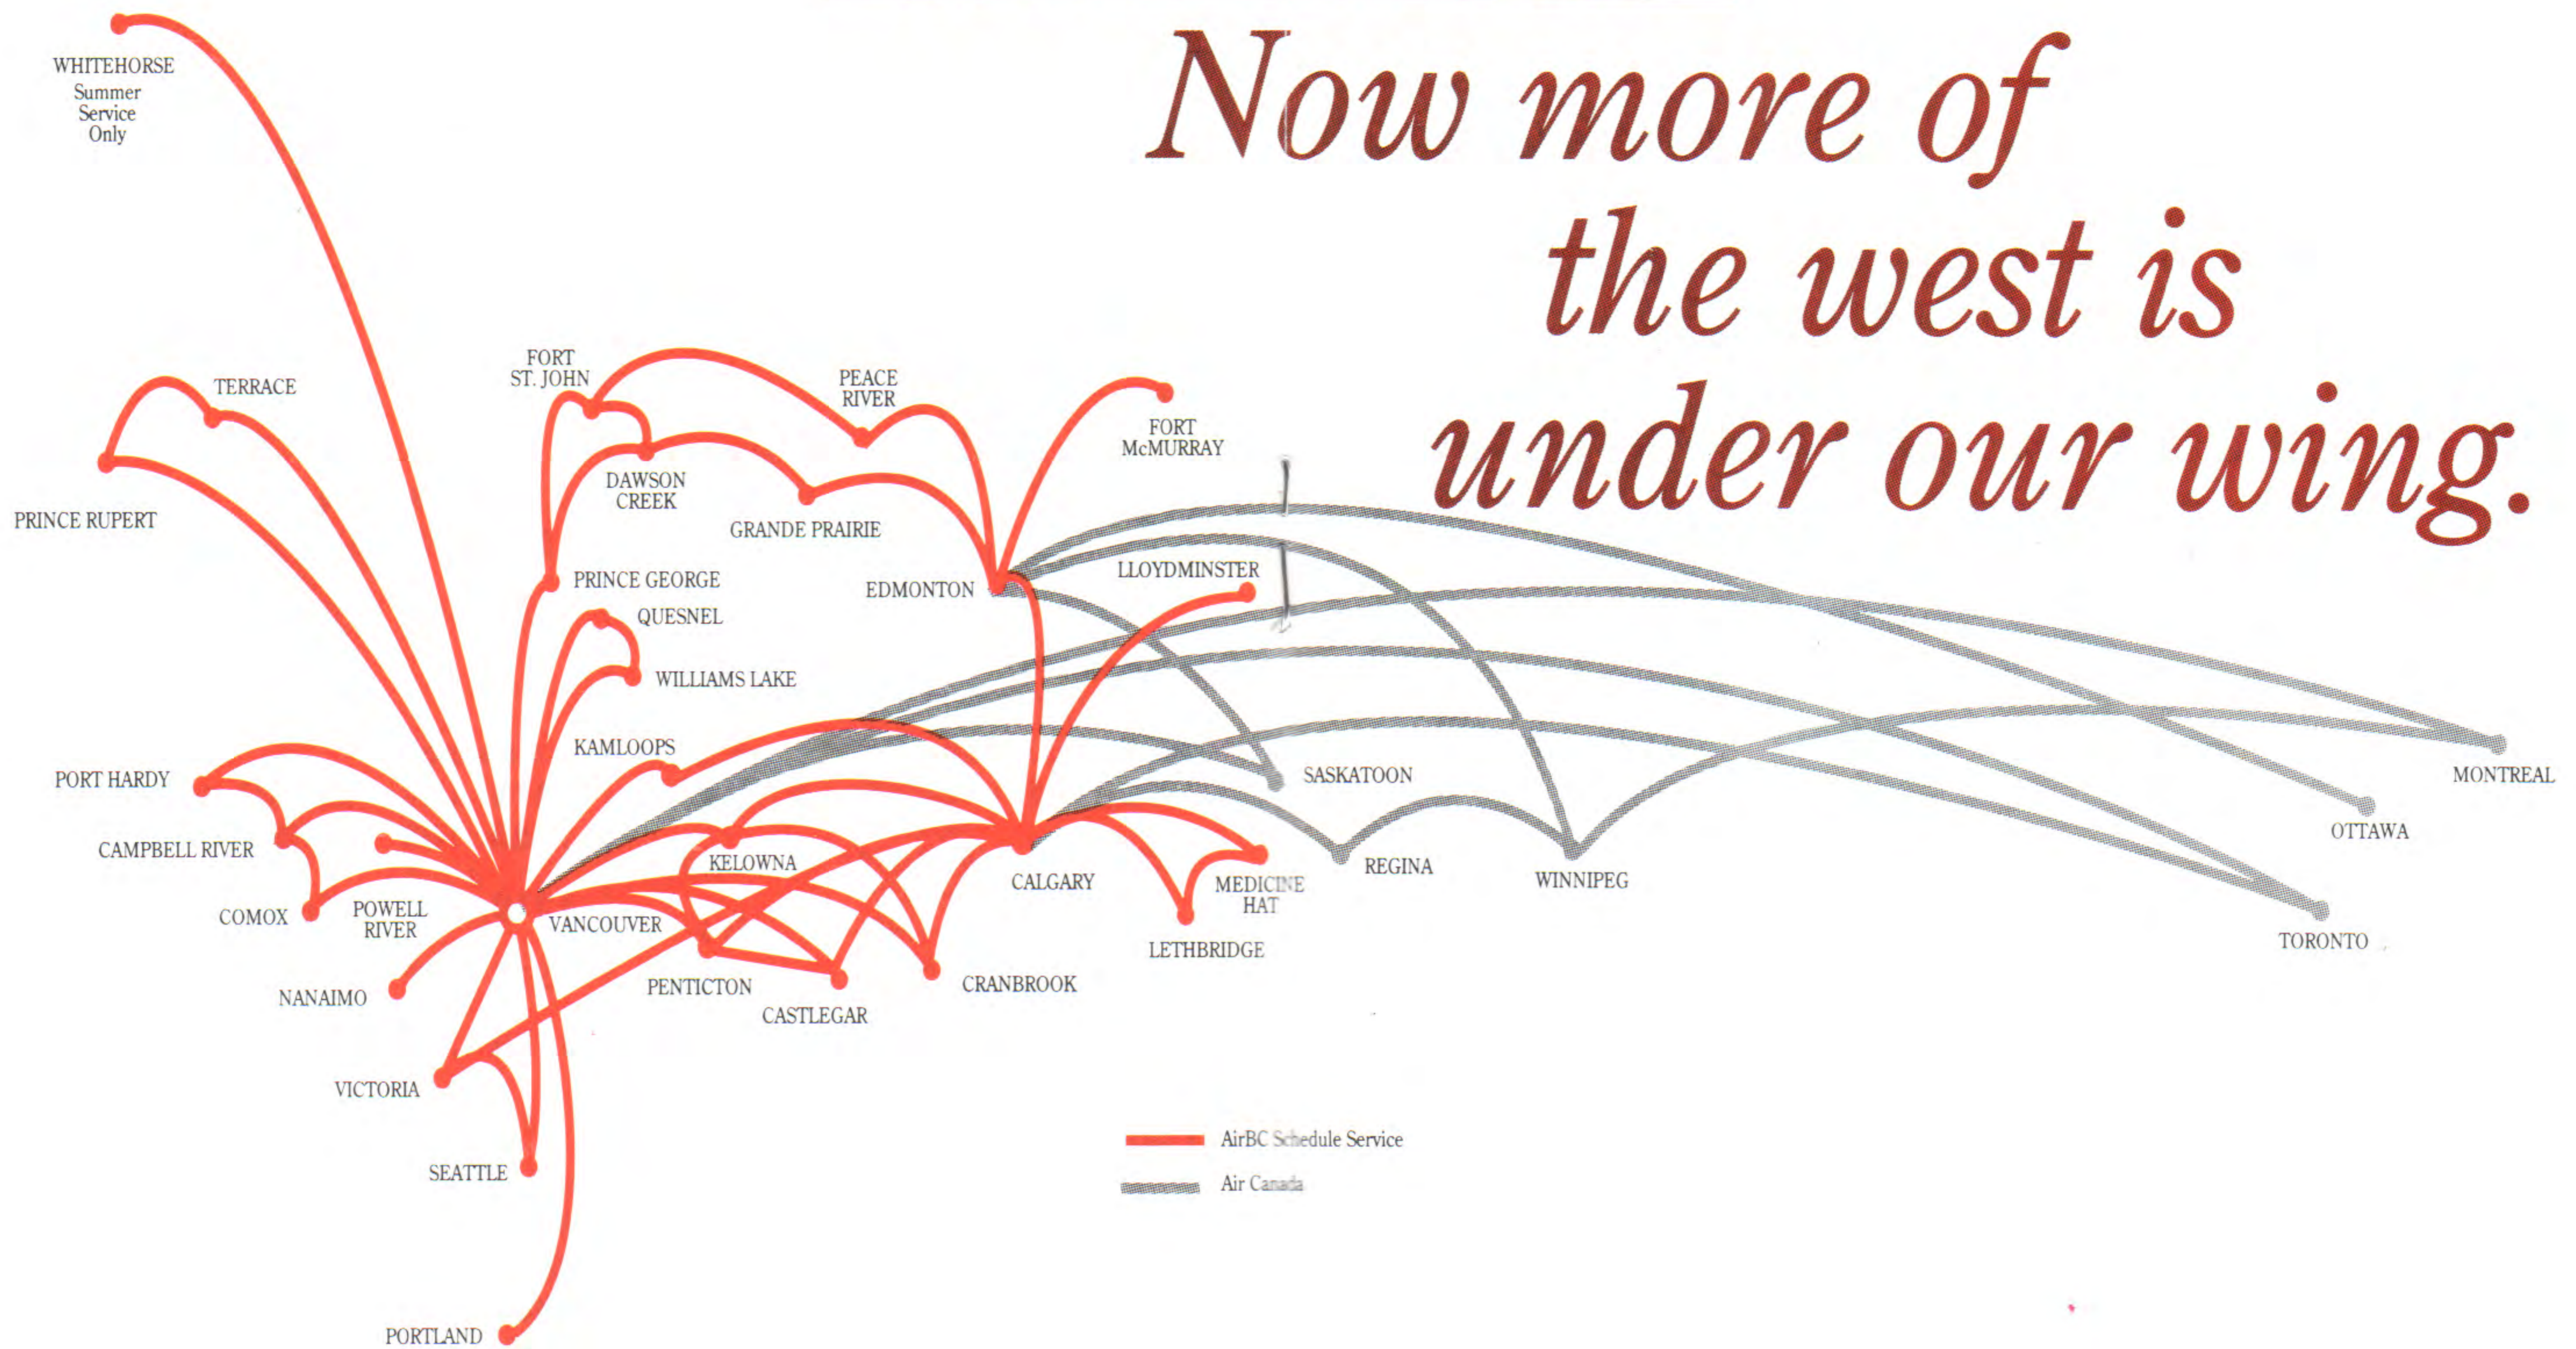

**AirBC's carry-on
luggage service**

AirBC SYSTEM

Now more of the west is under our wing.

AirBC is growing...

We've enhanced our jet service to Terrace and Kelowna. Victoria to Calgary direct service on the BAe 146 begins July 6, 1990 with same plane service to Edmonton Municipal. We've added totally new markets like Lloydminster and Portland, Oregon. And we're taking on the competition head to head with services like the popular Calgary-Edmonton Super Shuttle.