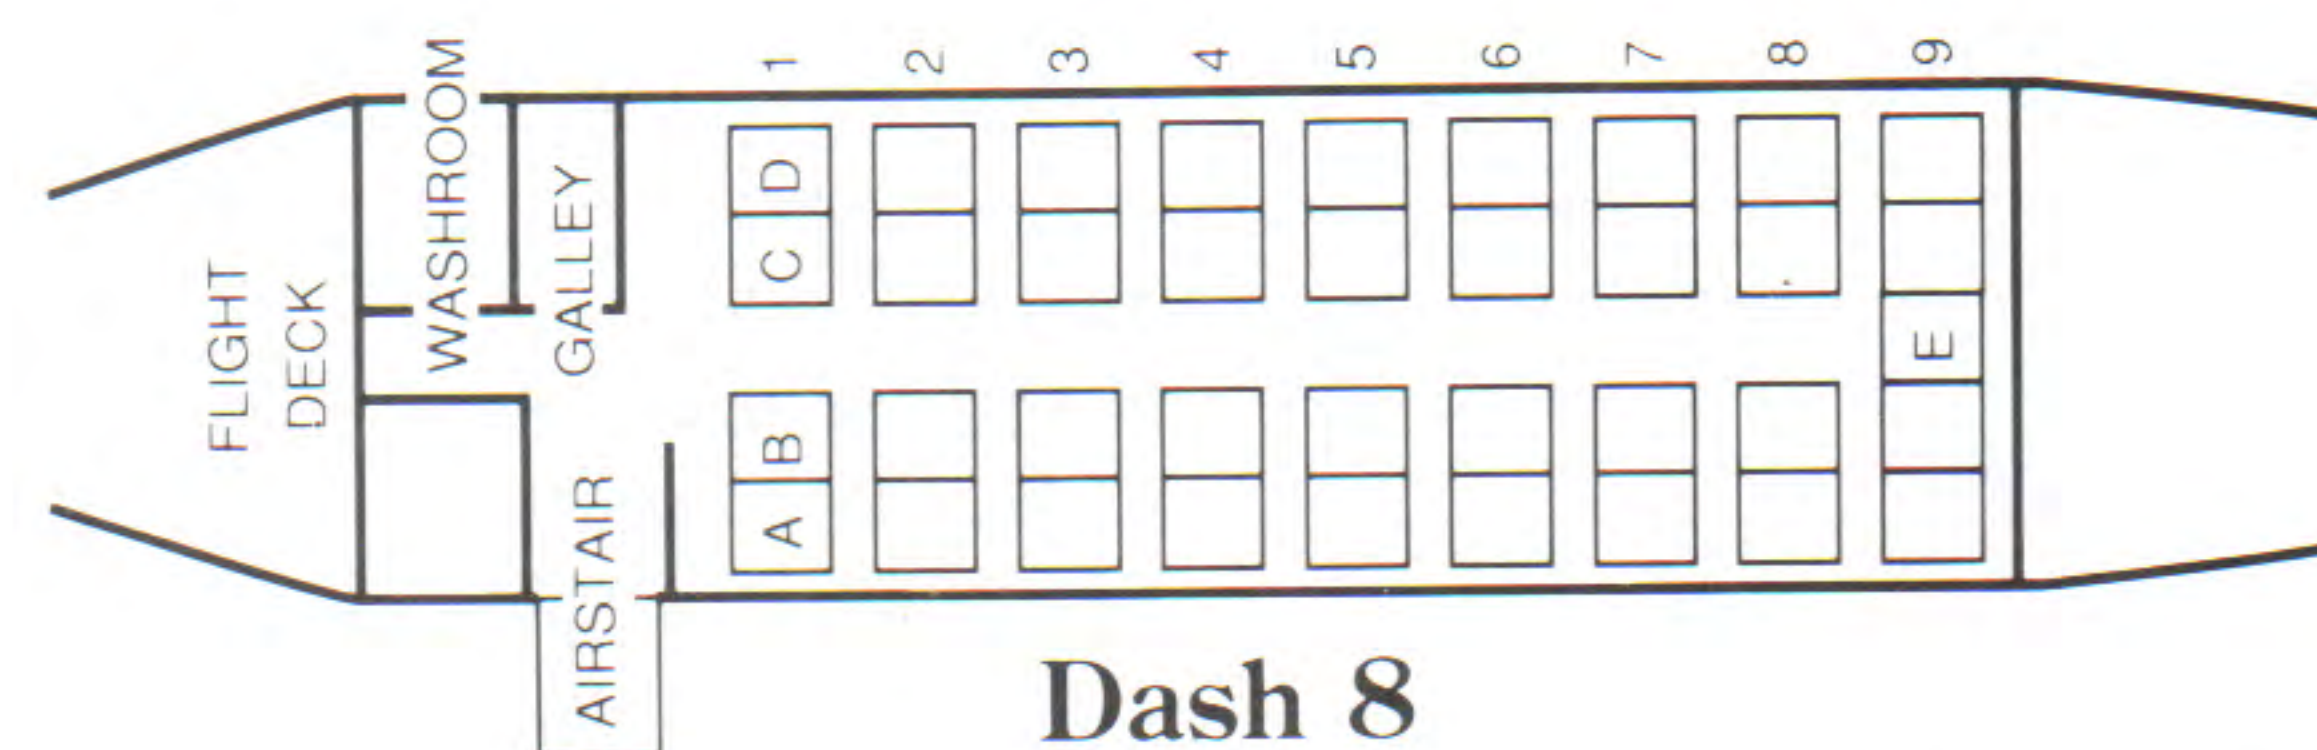

Dash 7

- 50 seats
- cruises at 402 kph

Twin Otter

- 19 seats
- cruises at 336 kph

SEATING CHARTS

BAe 146 Jet

BAe Jetstream 31

Dash 8