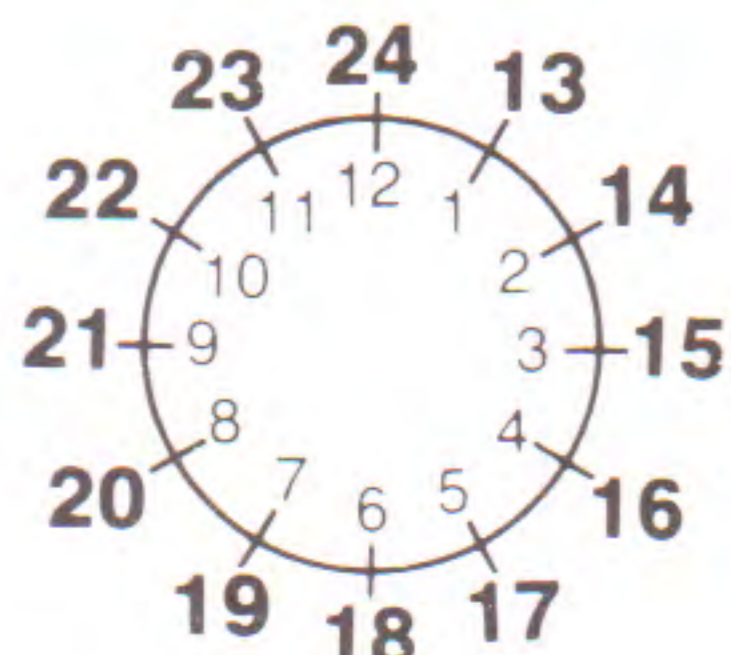

ALL FLIGHTS ARE SHOWN IN THE 24 HOUR CLOCK
 0700 - 7:00 AM
 1200 - 12:00 NOON
 1900 - 7:00 PM
 2015 - 8:15 PM
ALL TIMES ARE LOCAL TIME
 All flights are daily
 except where shown.

RESERVATIONS

Airports	Local Reservations	Cargo
British Columbia		
Campbell River	287-2419	923-7723
Castlegar	1-800-663-0522	365-6544
Comox	339-6900	339-2655
Cranbrook	489-1114	489-4008
Dawson Creek	782-1720	782-1661
Fort St. John	787-6046	785-6300
Kamloops	828-1118	376-7222
Kelowna	861-8441	765-2188
Nanaimo	753-1255	245-7123
Nelson	352-2230	365-6544
Penticton	492-2165	493-6662
Port Hardy	949-6477	949-6462
Powell River	483-3101	485-7216
Prince George	561-2905	963-3300
Prince Rupert	624-4554	624-4677
Quesnel	992-6763	992-3212
Terrace	635-7069	635-7375
Trail	368-3533	365-6544
Vancouver Airport	278-3800	273-8815
Vancouver Harbour	278-3800	688-9115
Vernon	542-3302	765-2188
Victoria Airport	388-5151	656-0231
Victoria Harbour	388-5151	388-7031
Williams Lake	398-5999	989-4245
Pacific Coastal	949-6353	949-6462
Toll Free	1-800-663-0522	