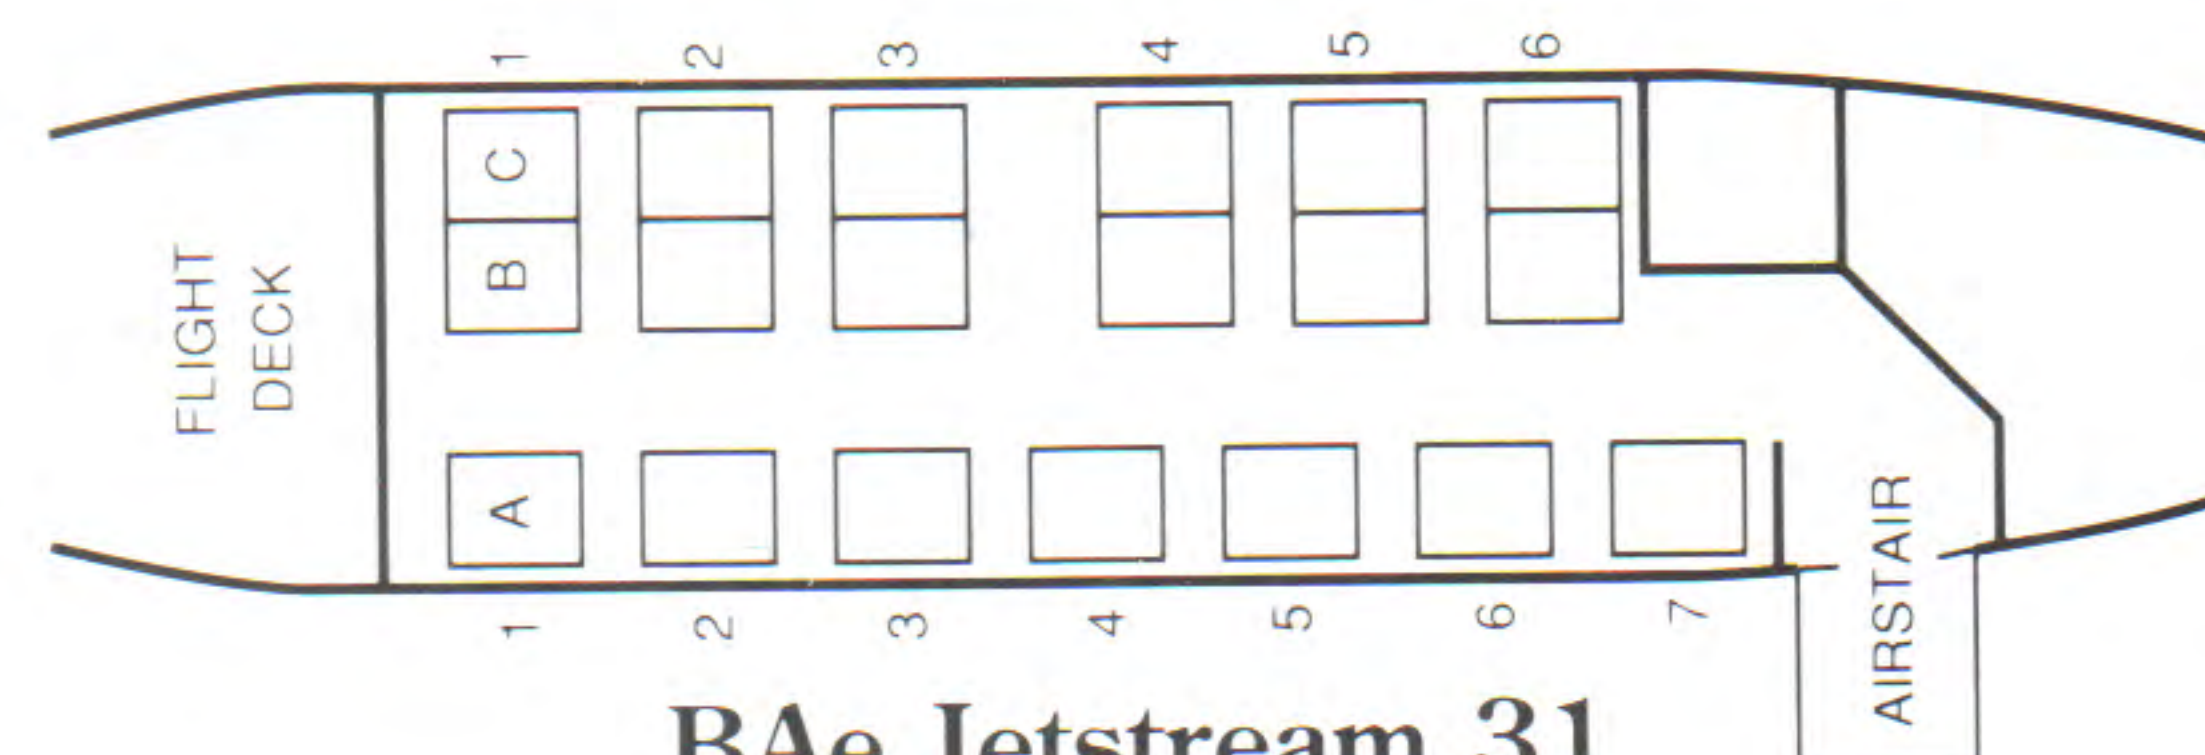

Dash 7

- 50 seats
- cruises at 402 kph

Twin Otter

- 19 seats
- cruises at 336 kph

SEATING CHARTS

BAe 146 Jet

BAe Jetstream 31

Dash 8