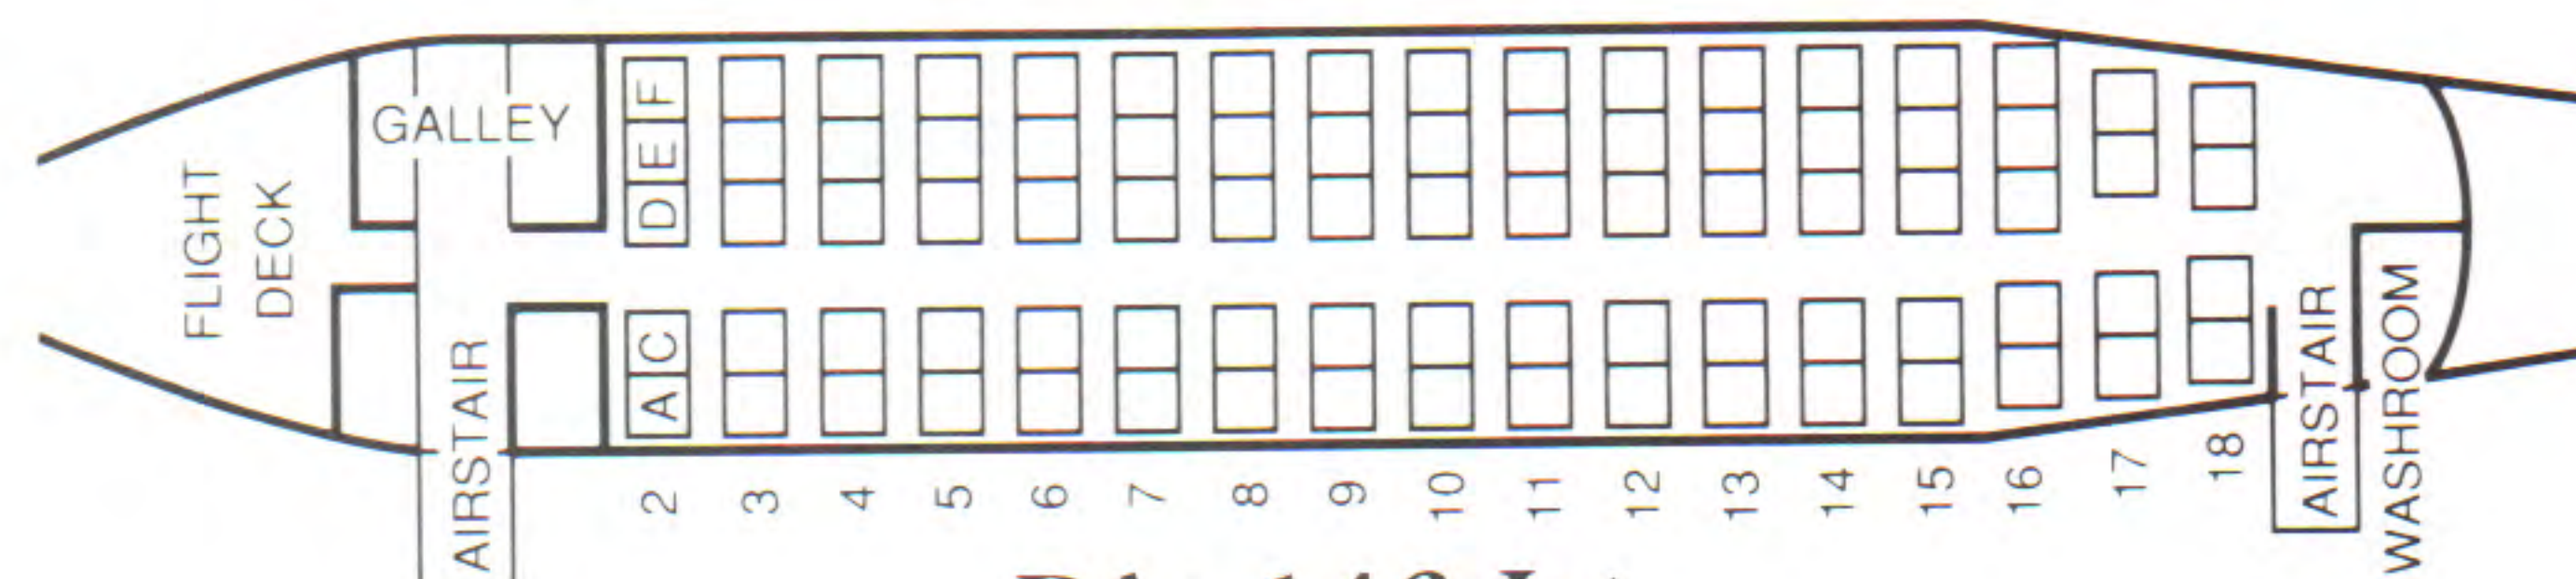

Dash 7

- 50 seats
- cruises at 402 kph

Twin Otter

- 19 seats
- cruises at 336 kph

SEATING CHARTS

BAe 146 Jet

BAe Jetstream 31

Dash 8