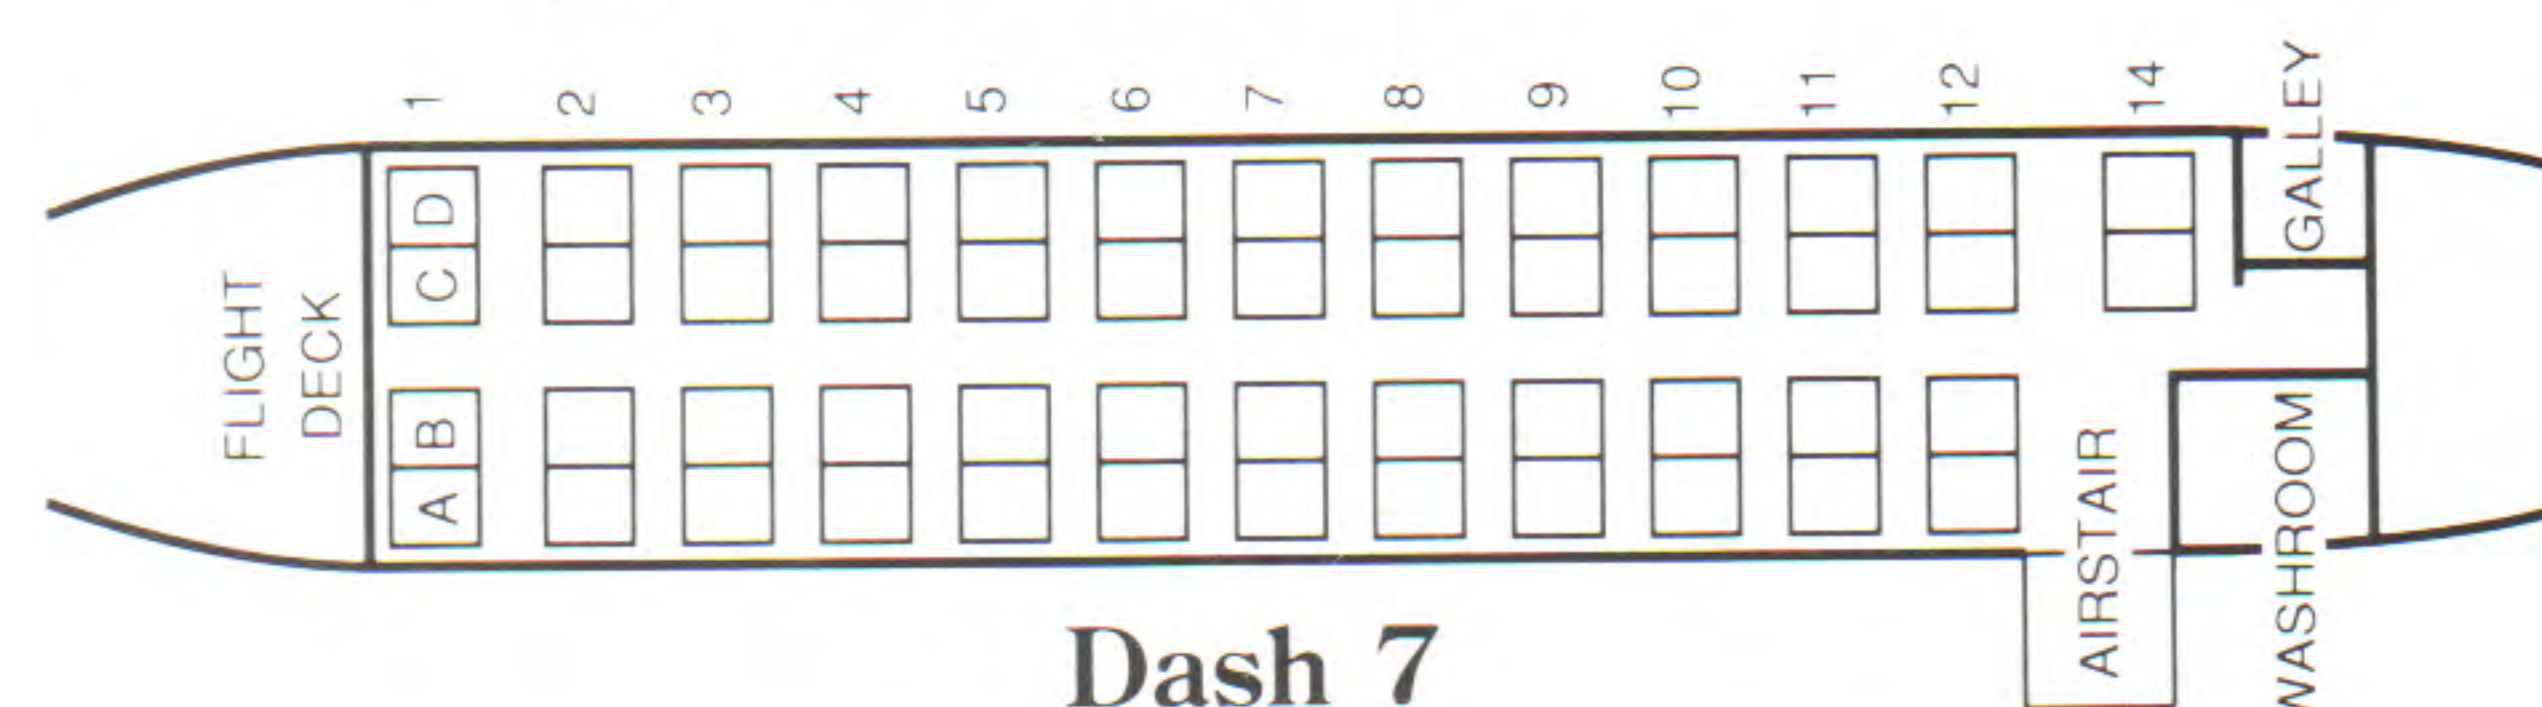

Dash 7

- 50 seats
- cruises at 402 kph

Twin Otter

- 19 seats
- cruises at 336 kph

SEATING CHARTS

BAe 146 Jet

BAe Jetstream 31

Dash 8