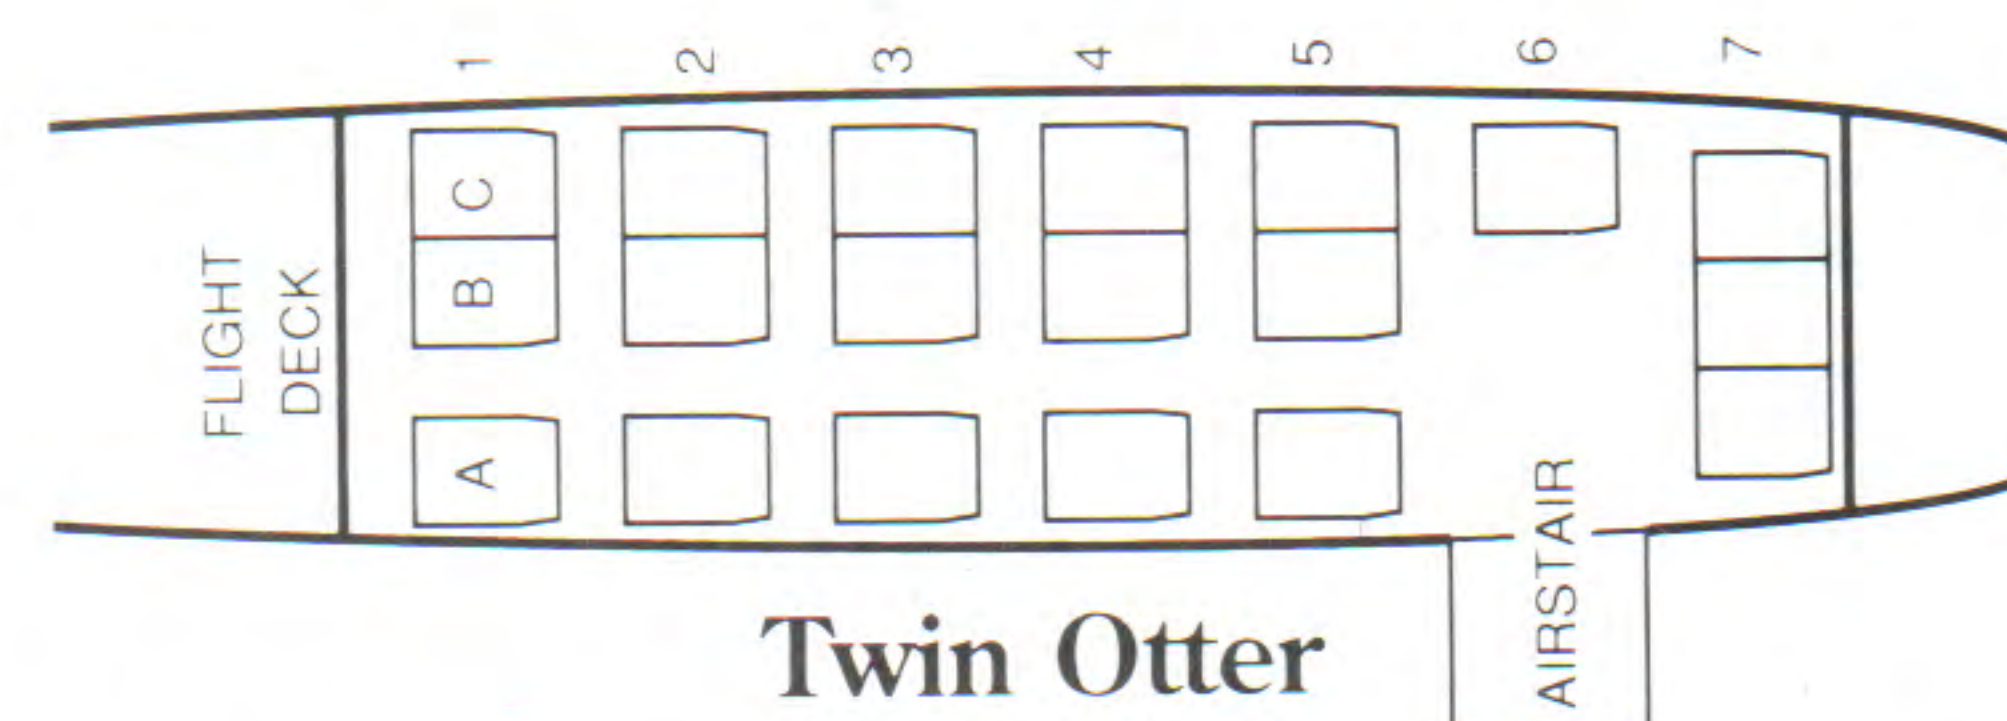

Dash 7

Twin Otter

Note: aircraft charts are not proportionate to each other.
All AirBC flights are non-smoking.