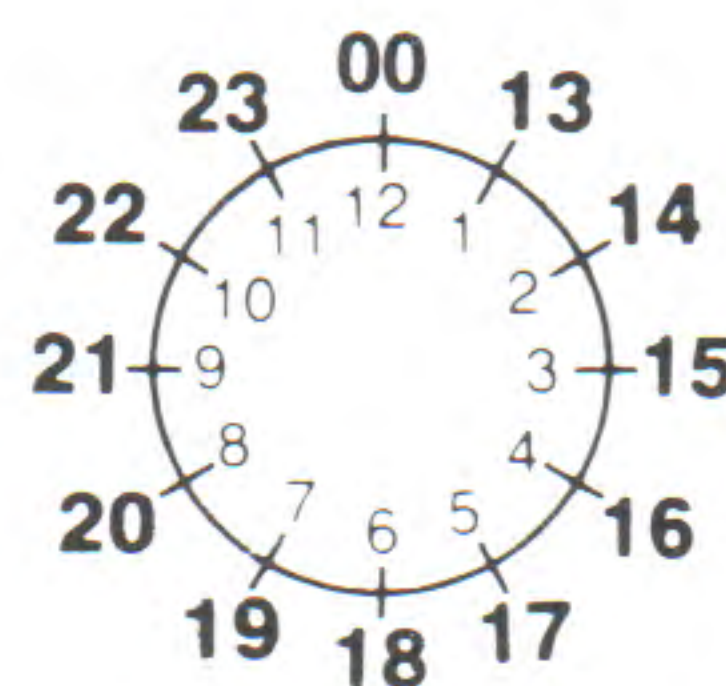

Baggage Allowance

AirBC Airport Service — 2 pieces maximum, 32 Kg (70 lbs.) per piece; AirBC Harbour Service — 11.5 Kg (25 lbs.) Excess baggage may be accepted, space permitting. Extra charges will apply.

Tariffs and Liability

Fares, schedules and other information published herein are subject to change without notice. AirBC will not be responsible for damages resulting from failure of aircraft to depart or arrive at times stated herein. AirBC is only liable to the extent shown in its current tariffs published and filed pursuant to law and available for public inspection at the Head Office of AirBC.

Harbour Terminals

Vancouver Harbour — 2 Blocks East of Bayshore Inn
Victoria Harbour — Adjacent to Empress Hotel

Days of Operation

Day 1 = Monday. Day 7 = Sunday

All flight times are shown in the 24 hour clock. 07:00 = 7:00 a.m.
12:00 = 12:00 noon. 19:00 = 7:00 p.m. 20:15 = 8:15 p.m.

All times are local times. All flights are daily except where shown.
Air Canada flights are shown in italics with "AC" prefix.

Schedule subject to change without notice.

All scheduled AirBC flights count for Aéroplan miles.