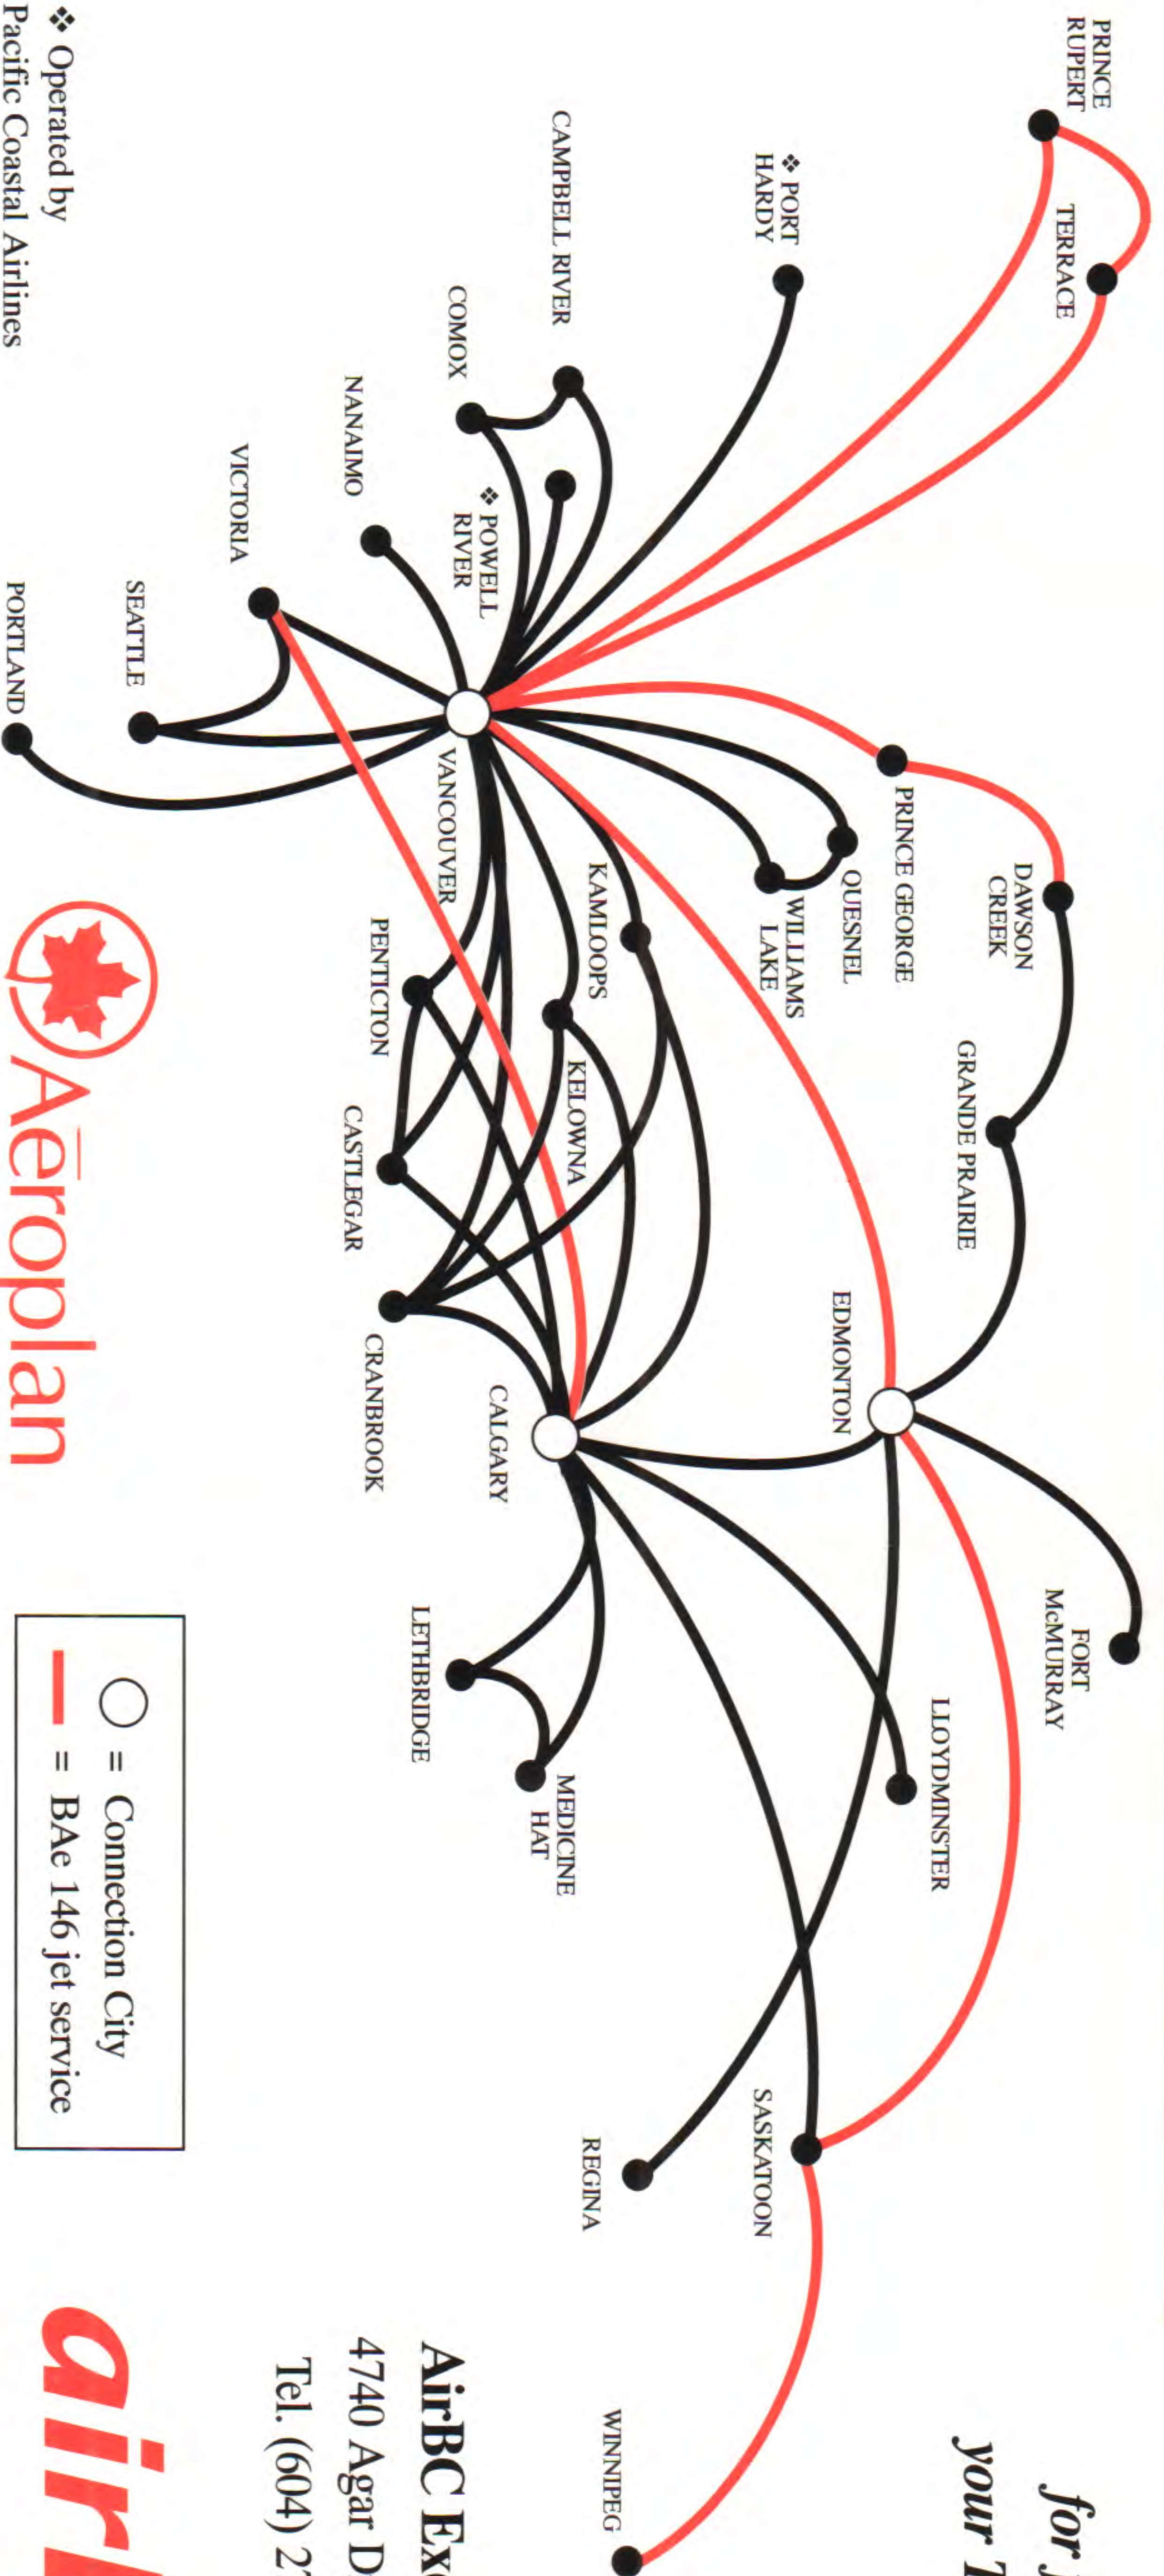

AirBC Route Network

*To make reservations or
for further information contact
your Travel Agent or Air Canada*

AirBC Executive and Sales Offices:

4740 Agar Drive, Richmond, B.C. V7B 1A6

Tel. (604) 273-2464 · Fax (604) 273-6993

❖ Operated by
Pacific Coastal Airlines

Aéroplán

airBC