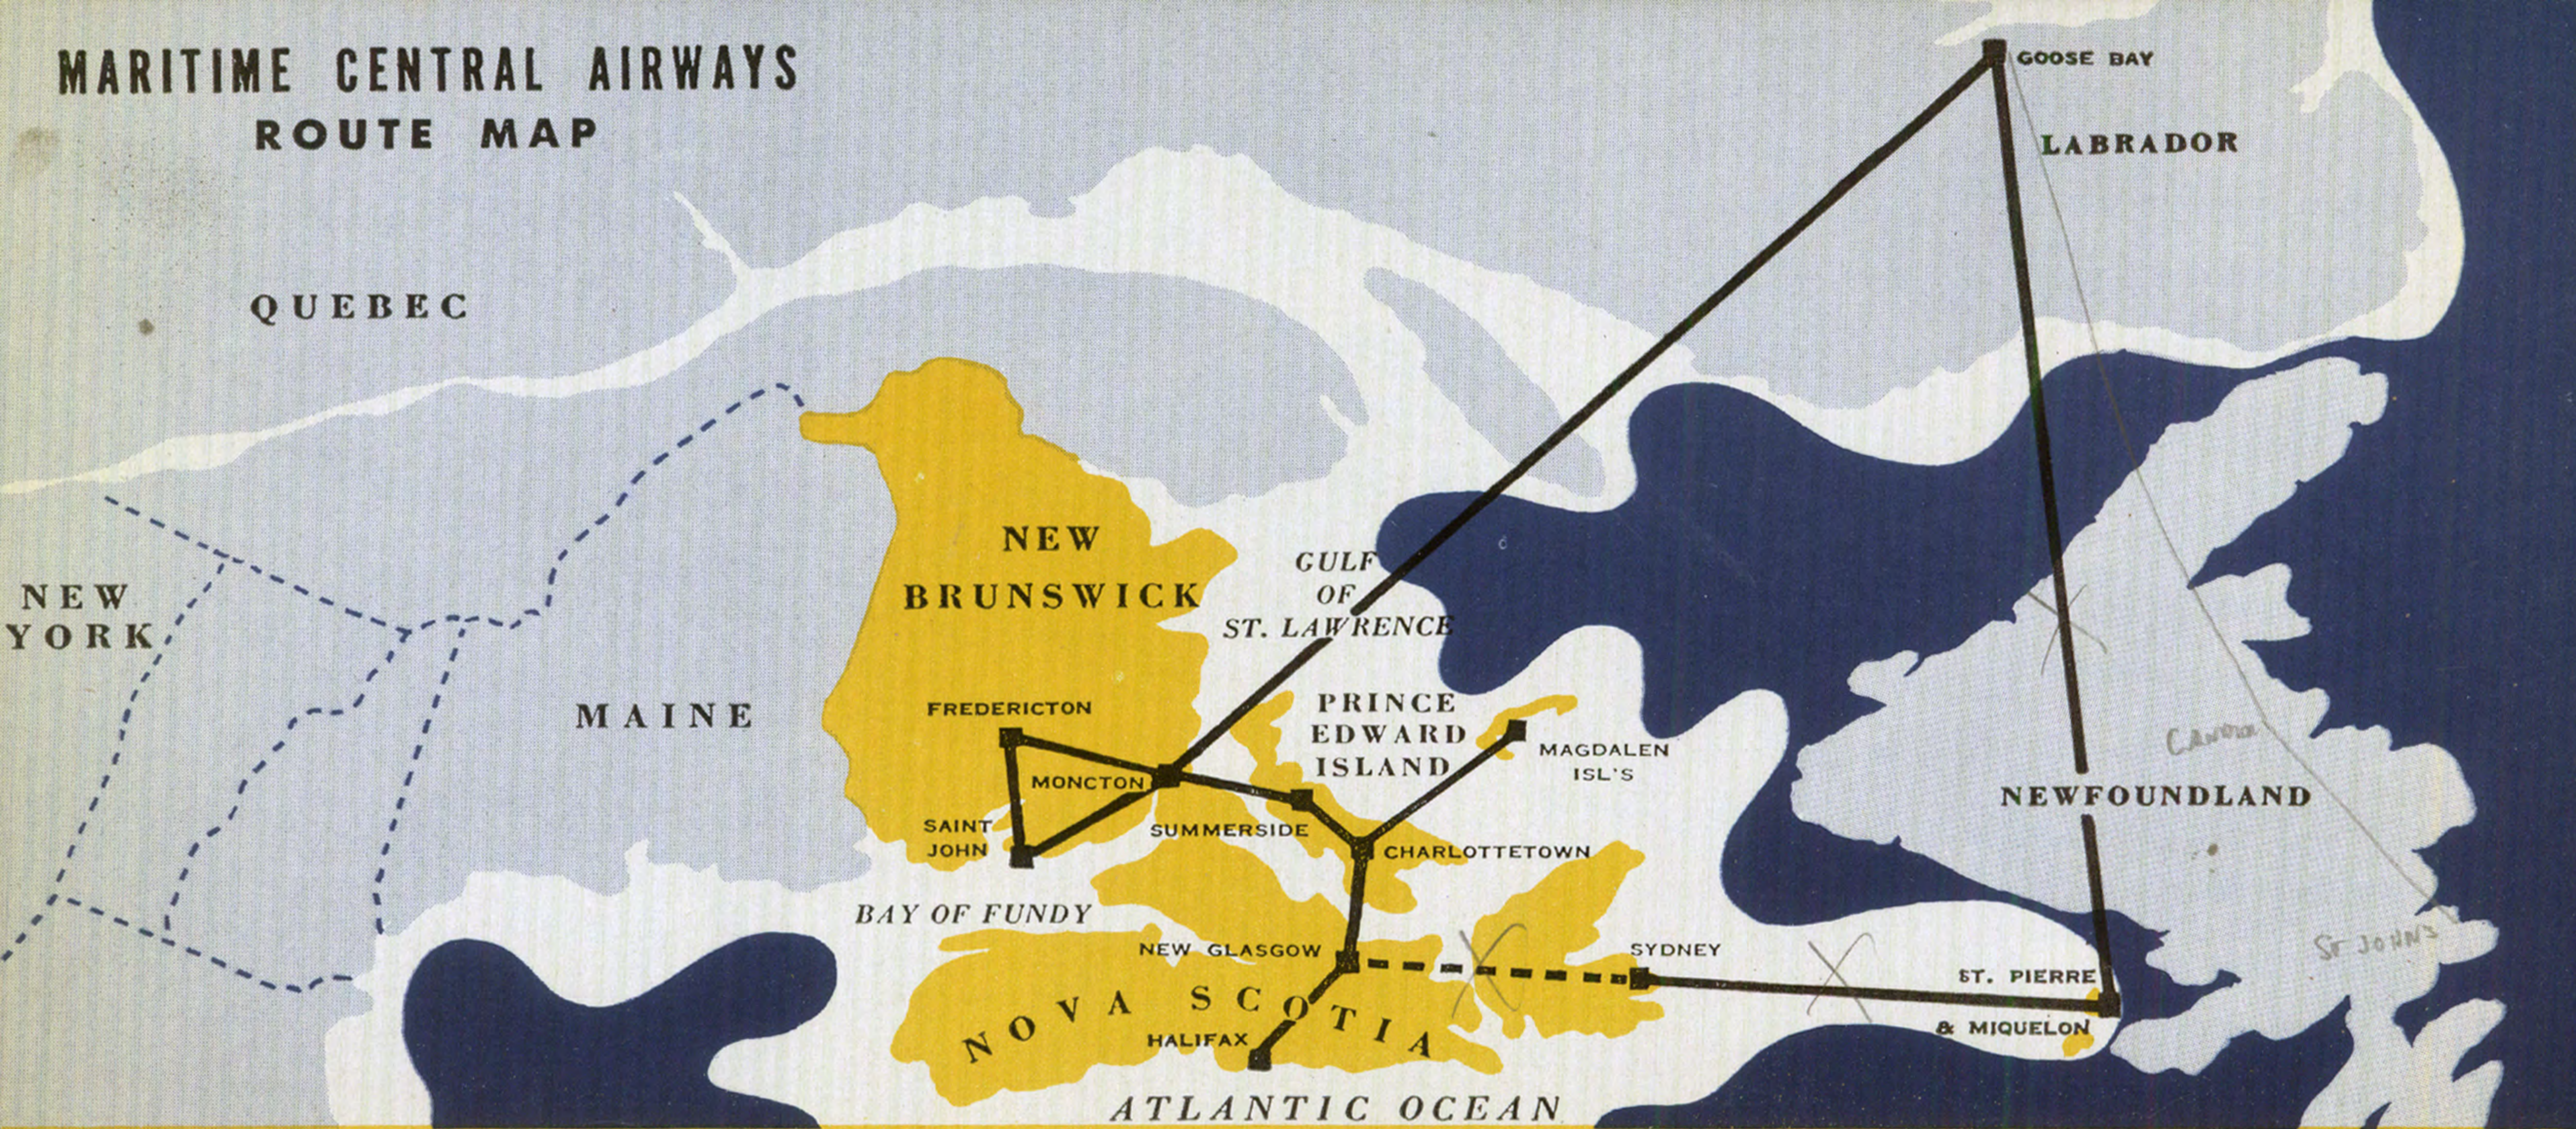

MARITIME CENTRAL AIRWAYS ROUTE MAP

READ DOWN **CHARLOTTETOWN — SUMMERSIDE — MONCTON** READ UP

1 Daily except Sunday	3 Daily	5 Daily except Sunday	AIRPORT	2 Daily except Sunday	4 Daily except Sunday	6 Daily
A.M.	A.M.	P.M.		A.M.	P.M.	P.M.
5.30 AST 6.30 ADT	11.20 AST 12.20 ADT	4.50 AST 5.50 ADT	Lv.....Charlottetown.....Ar	7.25 AST 8.25 ADT	1.35 AST 2.35 ADT	6.55 AST 7.55 ADT
5.50 AST 6.50 ADT	11.40 AST 12.40 ADT	5.10 AST 6.10 ADT	Ar.....Summerside.....Lv	7.05 AST 8.05 ADT	1.15 AST 2.15 ADT	6.35 AST 7.35 ADT
5.55 AST 6.55 ADT	11.50 AST 12.50 ADT	5.20 AST 6.20 ADT	Lv.....Summerside.....Ar	7.00 AST 8.00 ADT	1.05 AST 2.05 ADT	6.25 AST 7.25 ADT
6.20 AST 7.20 ADT	12.15 AST 1.15 ADT	5.45 AST 6.45 ADT	Ar.....Moncton.....Lv	6.35 AST 7.35 ADT	12.40 AST 1.40 ADT	6.00 AST 7.00 ADT

READ DOWN **CHARLOTTETOWN — NEW GLASGOW — HALIFAX** READ UP

11 Daily except Sunday	9 Daily except Sunday	AIRPORT	12 Daily except Sunday	10 Daily except Sunday
P.M.	A.M.		P.M.	A.M.
1.50 AST 2.50 ADT	7.40 AST 8.40 ADT	Lv.....Charlottetown.....Ar	4.35 AST 5.35 ADT	11.00 AST 12.00 ADT
2.15 AST 3.15 ADT	8.05 AST 9.05 ADT	Ar.....New Glasgow.....Lv	4.10 AST 5.10 ADT	10.35 AST 11.35 ADT
2.25 AST 3.25 ADT	.....	Lv.....New Glasgow.....Ar	4.00 AST 5.00 ADT	.....
3.05 AST 4.05 ADT	.....	Ar.....Halifax.....Lv	3.20 AST 4.20 ADT	.....

READ DOWN **MONCTON — SAINT JOHN — FREDERICTON** READ UP

7 Daily except Sunday	AIRPORT	8 Daily except Sunday
A.M.		A.M.
6.30 AST 7.30 ADT	Lv.....Moncton.....Ar	12.25 AST 1.25 ADT
7.10 AST 8.10 ADT	Ar.....Saint John.....Lv	11.50 AST 12.50 ADT
7.20 AST 8.20 ADT	Lv.....Saint John.....Ar	11.40 AST 12.40 ADT
7.45 AST 8.45 ADT	Ar.....Fredericton.....Lv	11.15 AST 12.15 ADT

READ DOWN **CHARLOTTETOWN — MAGDALEN ISLANDS** READ UP

14 Tuesday Thursday Saturday	AIRPORT	15 Tuesday Thursday Saturday
A.M.		A.M.
8.00 AST 9.00 ADT	Lv.....Charlottetown.....Ar	10.20 AST 11.20 ADT
8.55 AST 9.55 ADT	Ar.....Cap aux Meules.....	.....
9.05 AST 10.05 ADT	Lv.....Cap aux Meules.....	.....
9.10 AST 10.10 ADT	Ar.....Havre Aubert.....Lv	9.20 AST 10.20 ADT

	CHARLOTTETOWN	SUMMERSIDE	MONCTON	NEW GLASGOW	HALIFAX	SYDNEY	FREDERICTON	SAINT JOHN	MAG. ISLANDS
One-Way Fares below diagonal line; Return Fares above diagonal line.									
CHARLOTTETOWN		6.65	15.55	11.90	22.60	..	30.05	30.05	22.85
SUMMERSIDE	3.70		11.90	16.65	29.15	..	23.85	23.85	29.50
MONCTON	8.65	6.60		27.45	38.05	..	14.50	14.50	38.40
NEW GLASGOW	6.60	9.25	15.25		15.55	..	40.50	40.50	34.75
HALIFAX	12.55	16.20	21.15	8.65		..	52.55	52.55	45.45
SYDNEY	..	..	..	..	..		..	..	..
FREDERICTON	16.70	13.25	8.05	22.50	29.20	..		8.30	52.90
SAINT JOHN	16.70	13.25	8.05	22.50	29.20	..	4.60		52.90
MAG. ISLANDS	12.70	16.40	21.35	19.30	25.25	..	29.40	29.40	

Moncton—Goose Bay: Scheduled Service Twice Weekly, Tuesday and Friday, $55.00 One Way.