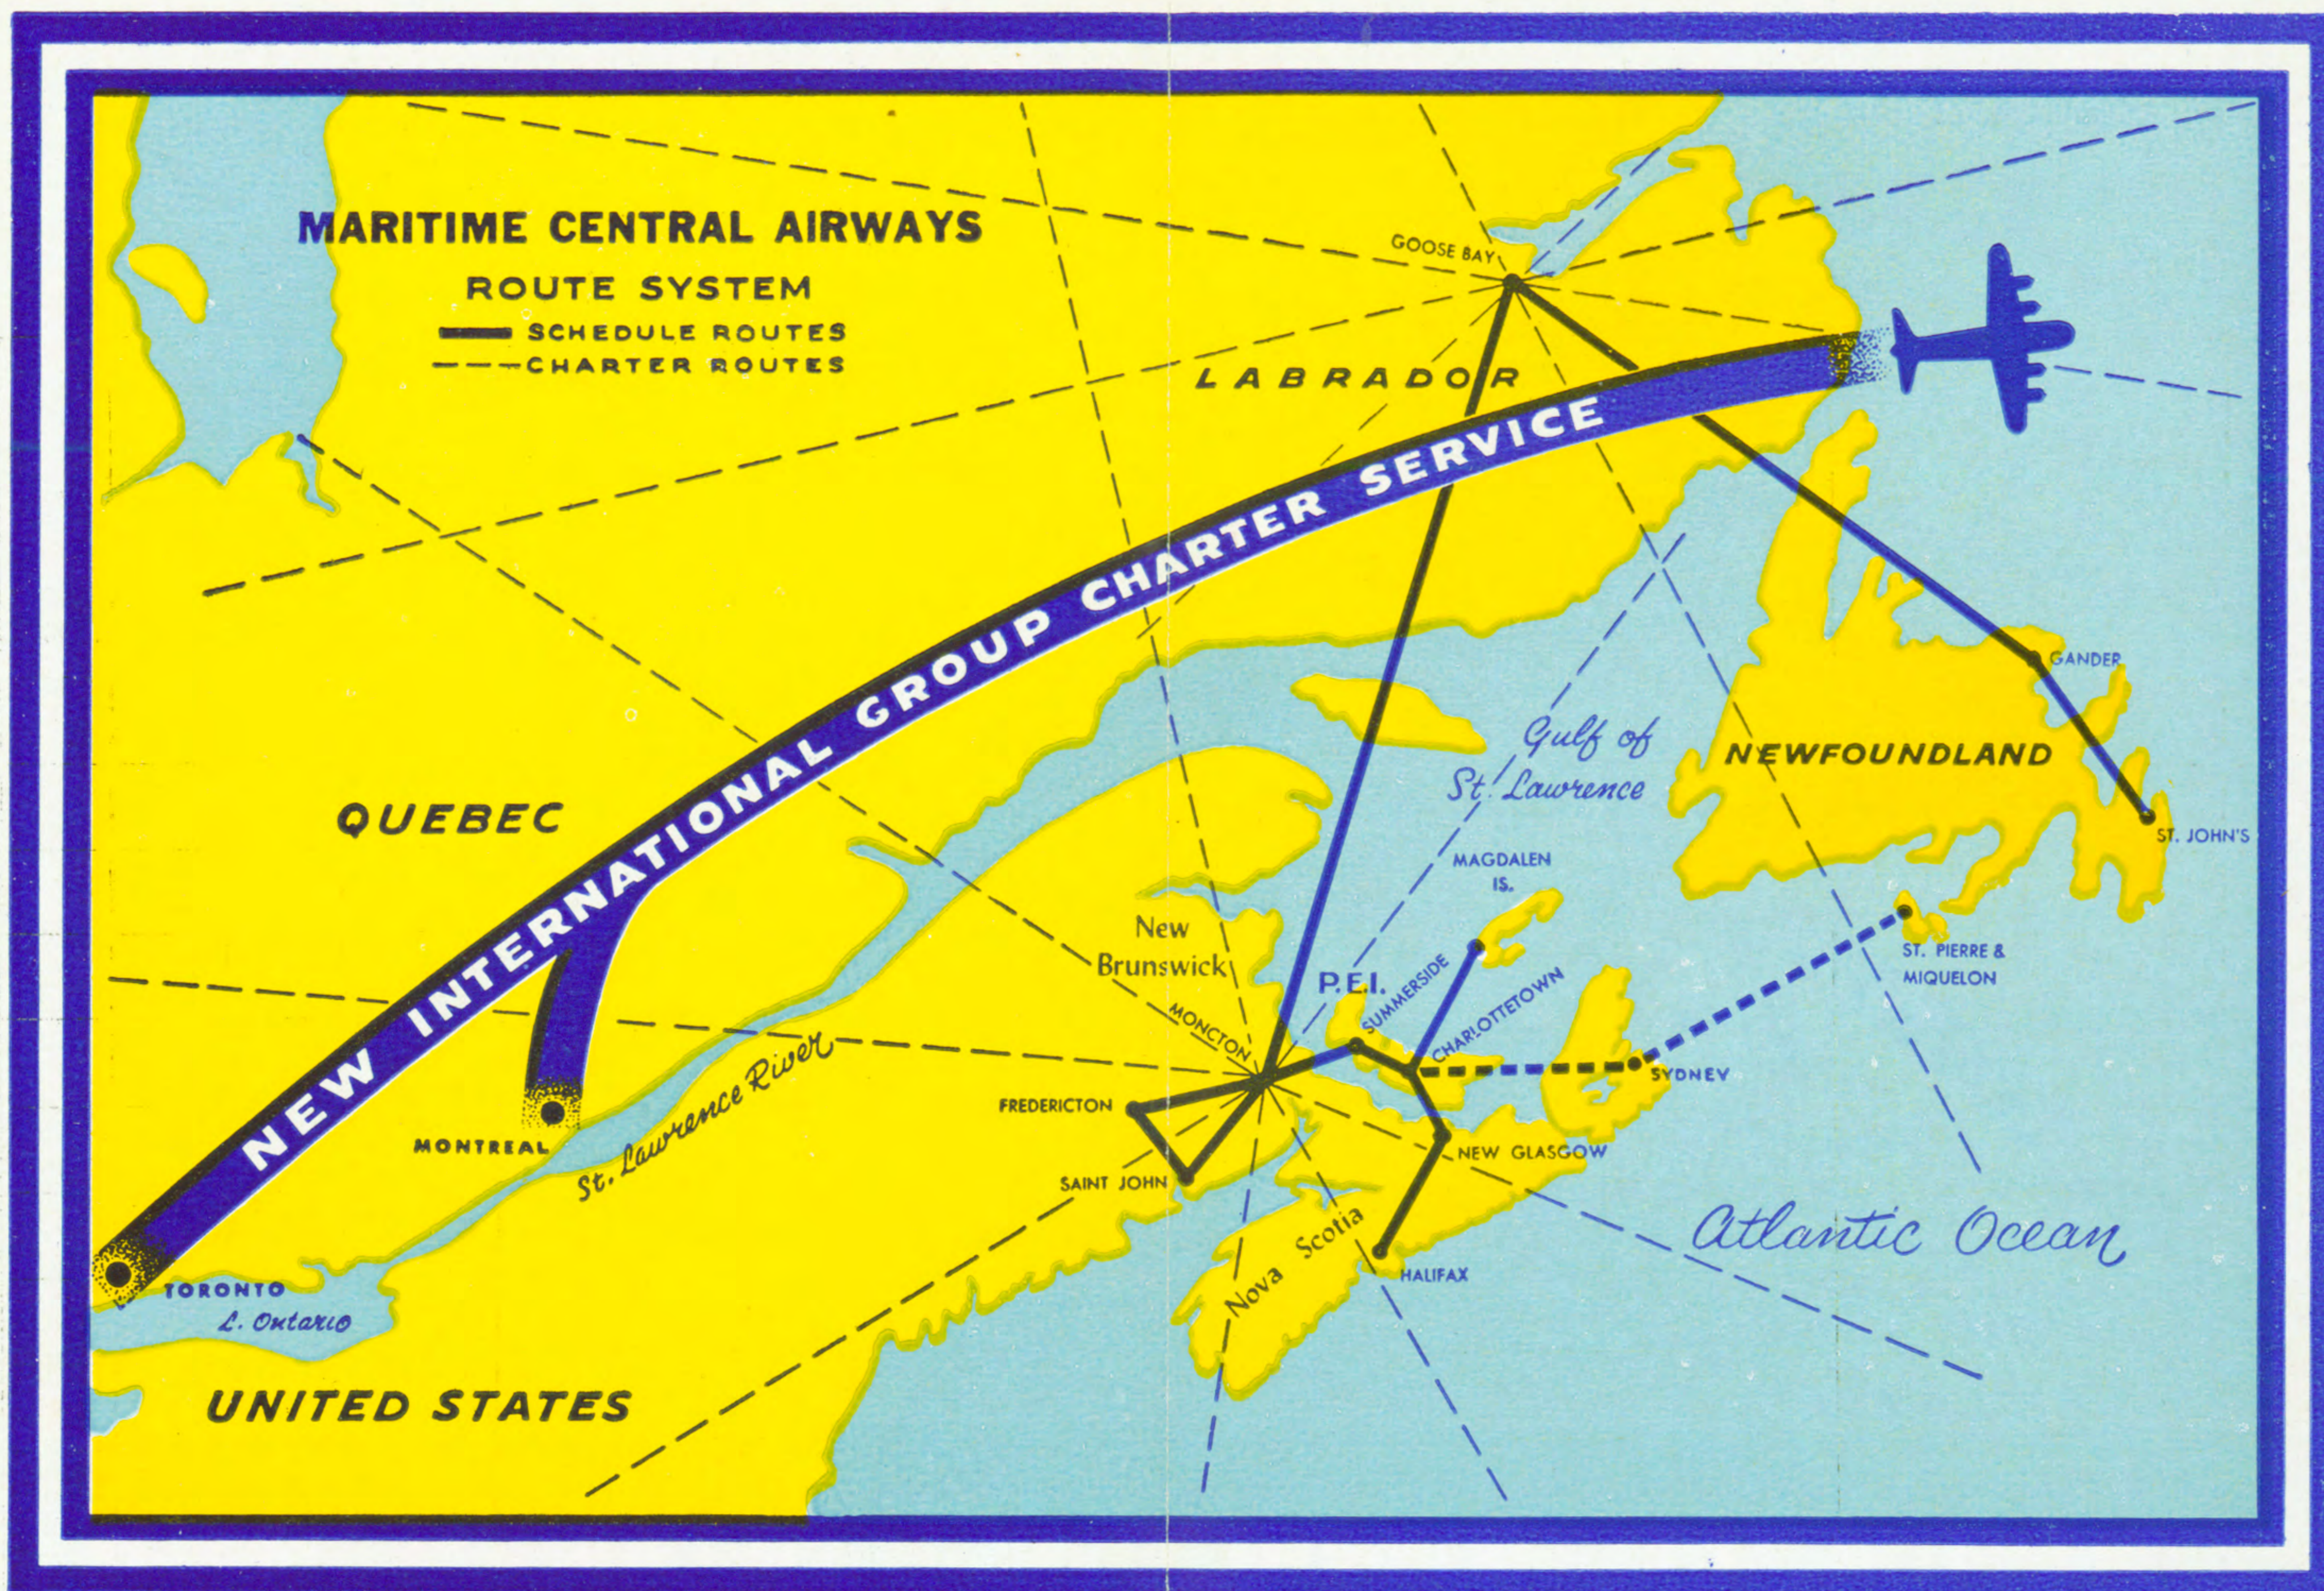

MCA

- CHARLOTTETOWN
- SUMMERSIDE
- MONCTON
- FREDERICTON
- SAINT JOHN
- NEW GLASGOW
- HALIFAX
- GOOSE BAY
- GANDER
- ST. JOHN'S
- ST. PIERRE-MIQUELON
- MAGDALEN ISLANDS
- MONTREAL
- TORONTO

MARITIME CENTRAL AIRWAYS

EFFECTIVE AUGUST 1 TO SEPTEMBER 15, 1958
(Subject to change without notice)

FAMILY PLAN (All Year Round)

Take the family along on MCA's 1/2 fare Family Plan, in effect from Monday noon until Thursday noon. The purchase of one full MCA ticket by one parent (either Pop or Mom) entitles the other parent and all children ages 2 to 21 to ride 1/2 fare. No round trip discount.