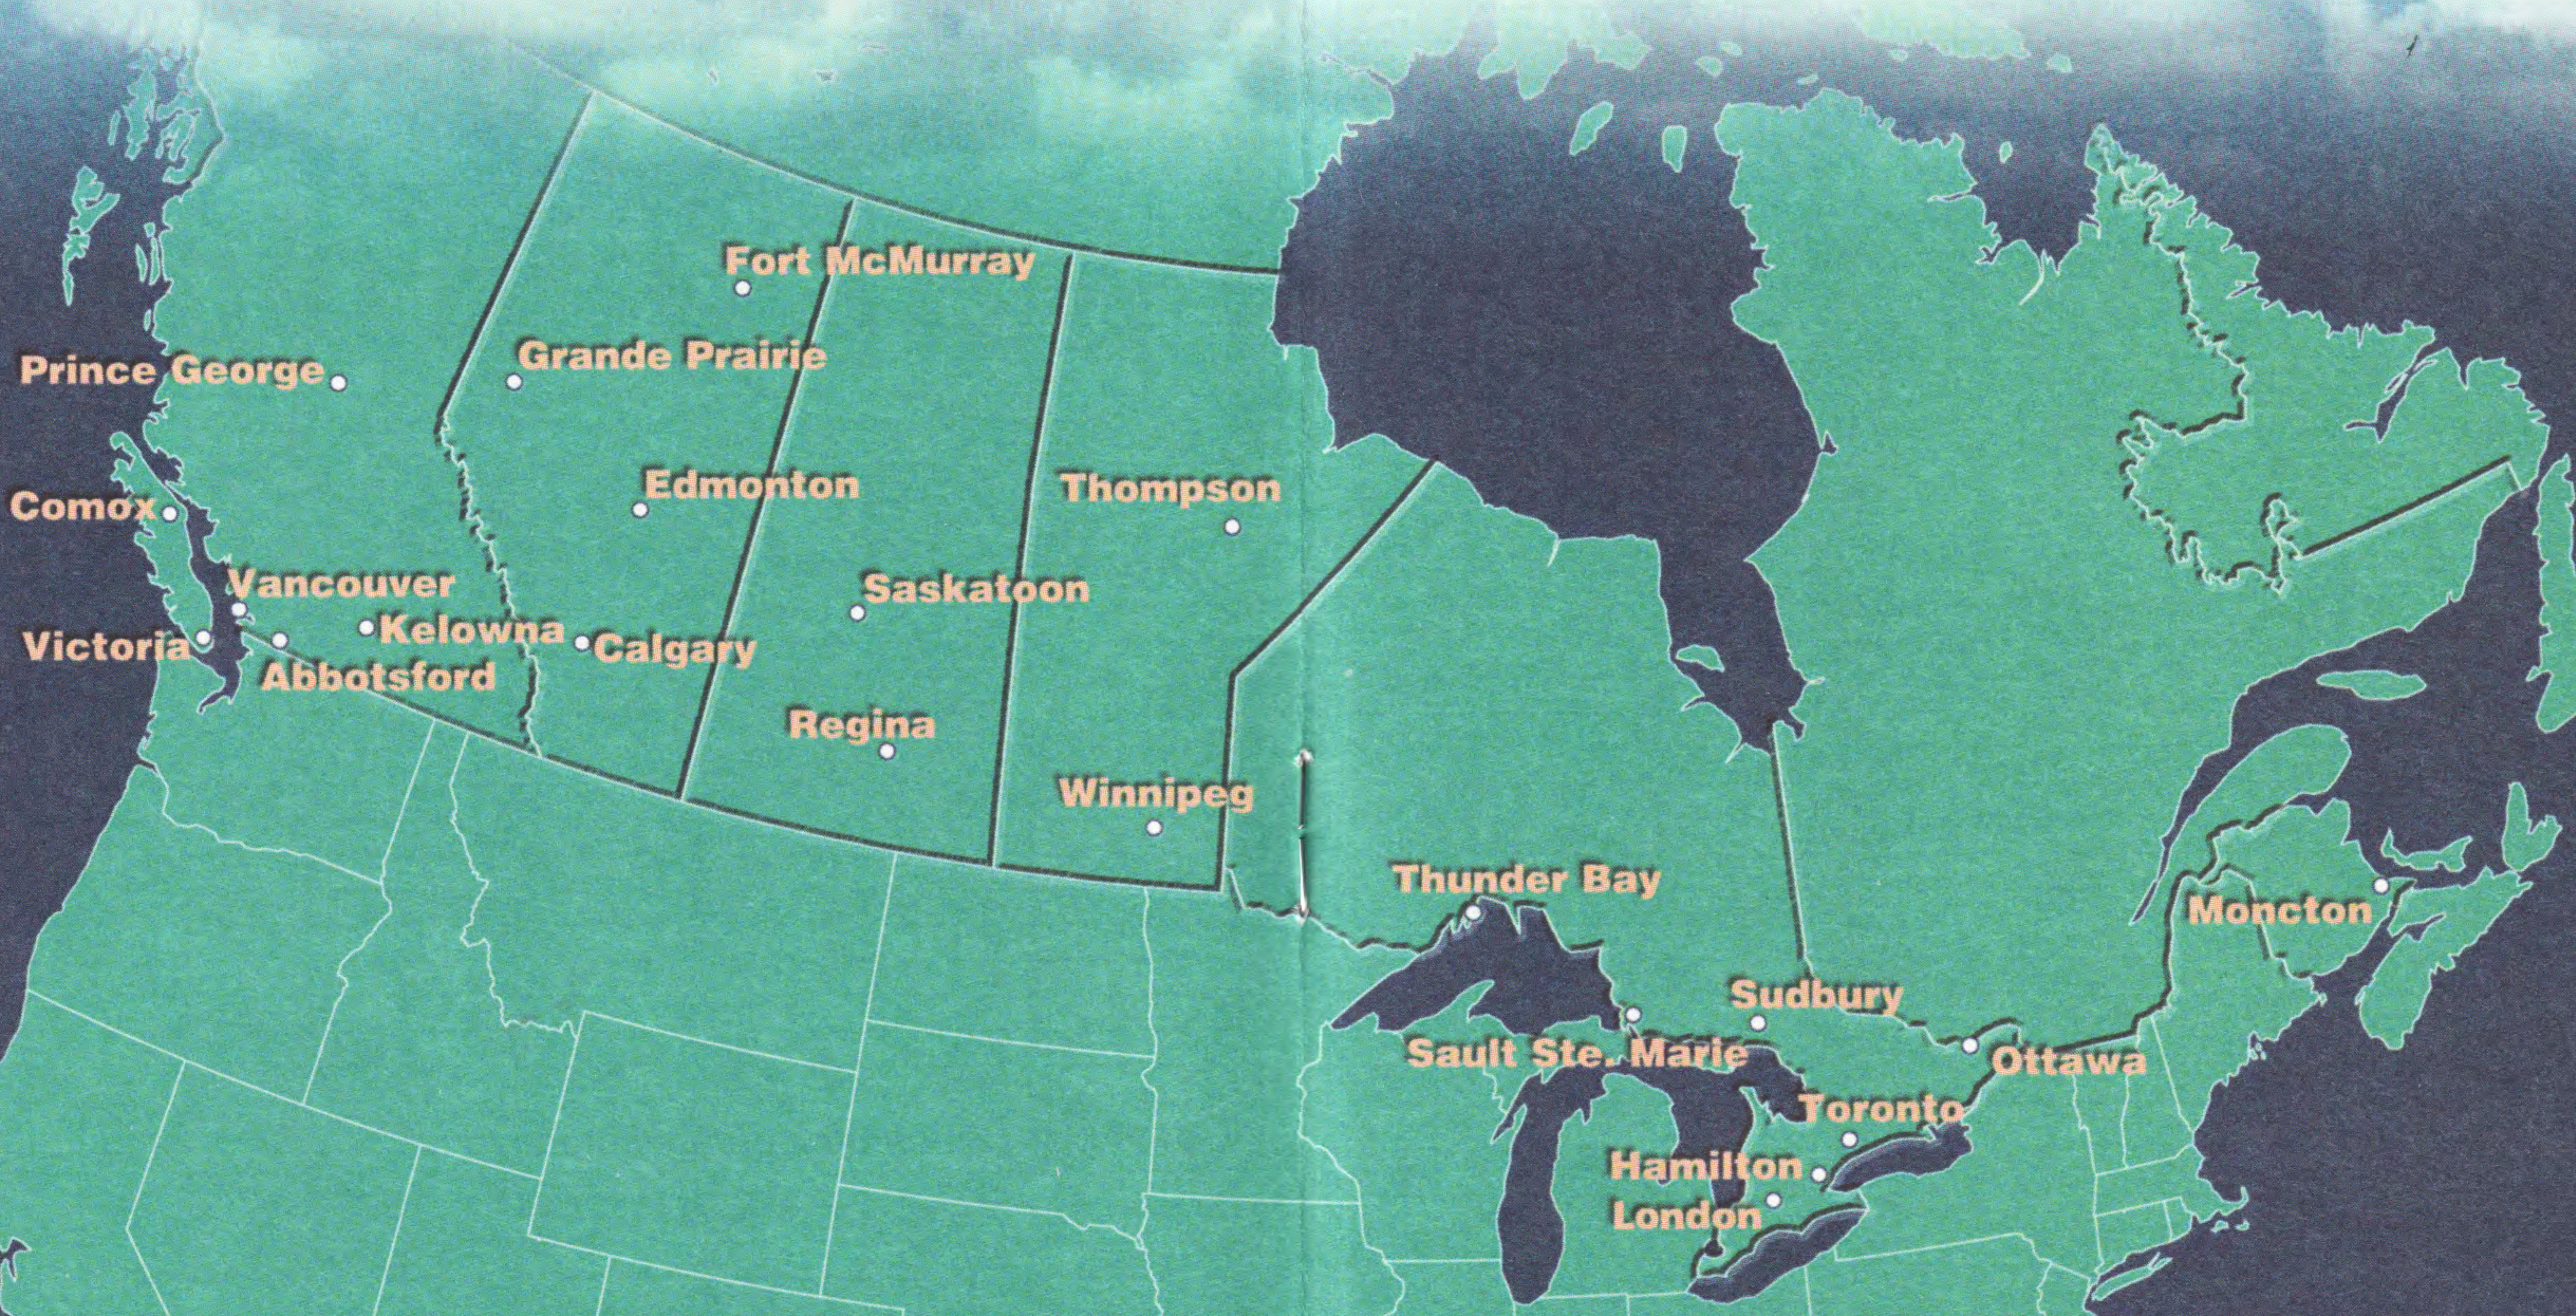

CALL YOUR TRAVEL AGENT OR WESTJET AT
1.800.538.5696
OR BOOK ONLINE AT WWW.WESTJET.COM

APPELEZ VOTRE AGENT DE VOYAGES, RÉSERVEZ EN LIGNE À
www.westjet.com
OU APPELEZ WESTJET AU 1.800.538.5696