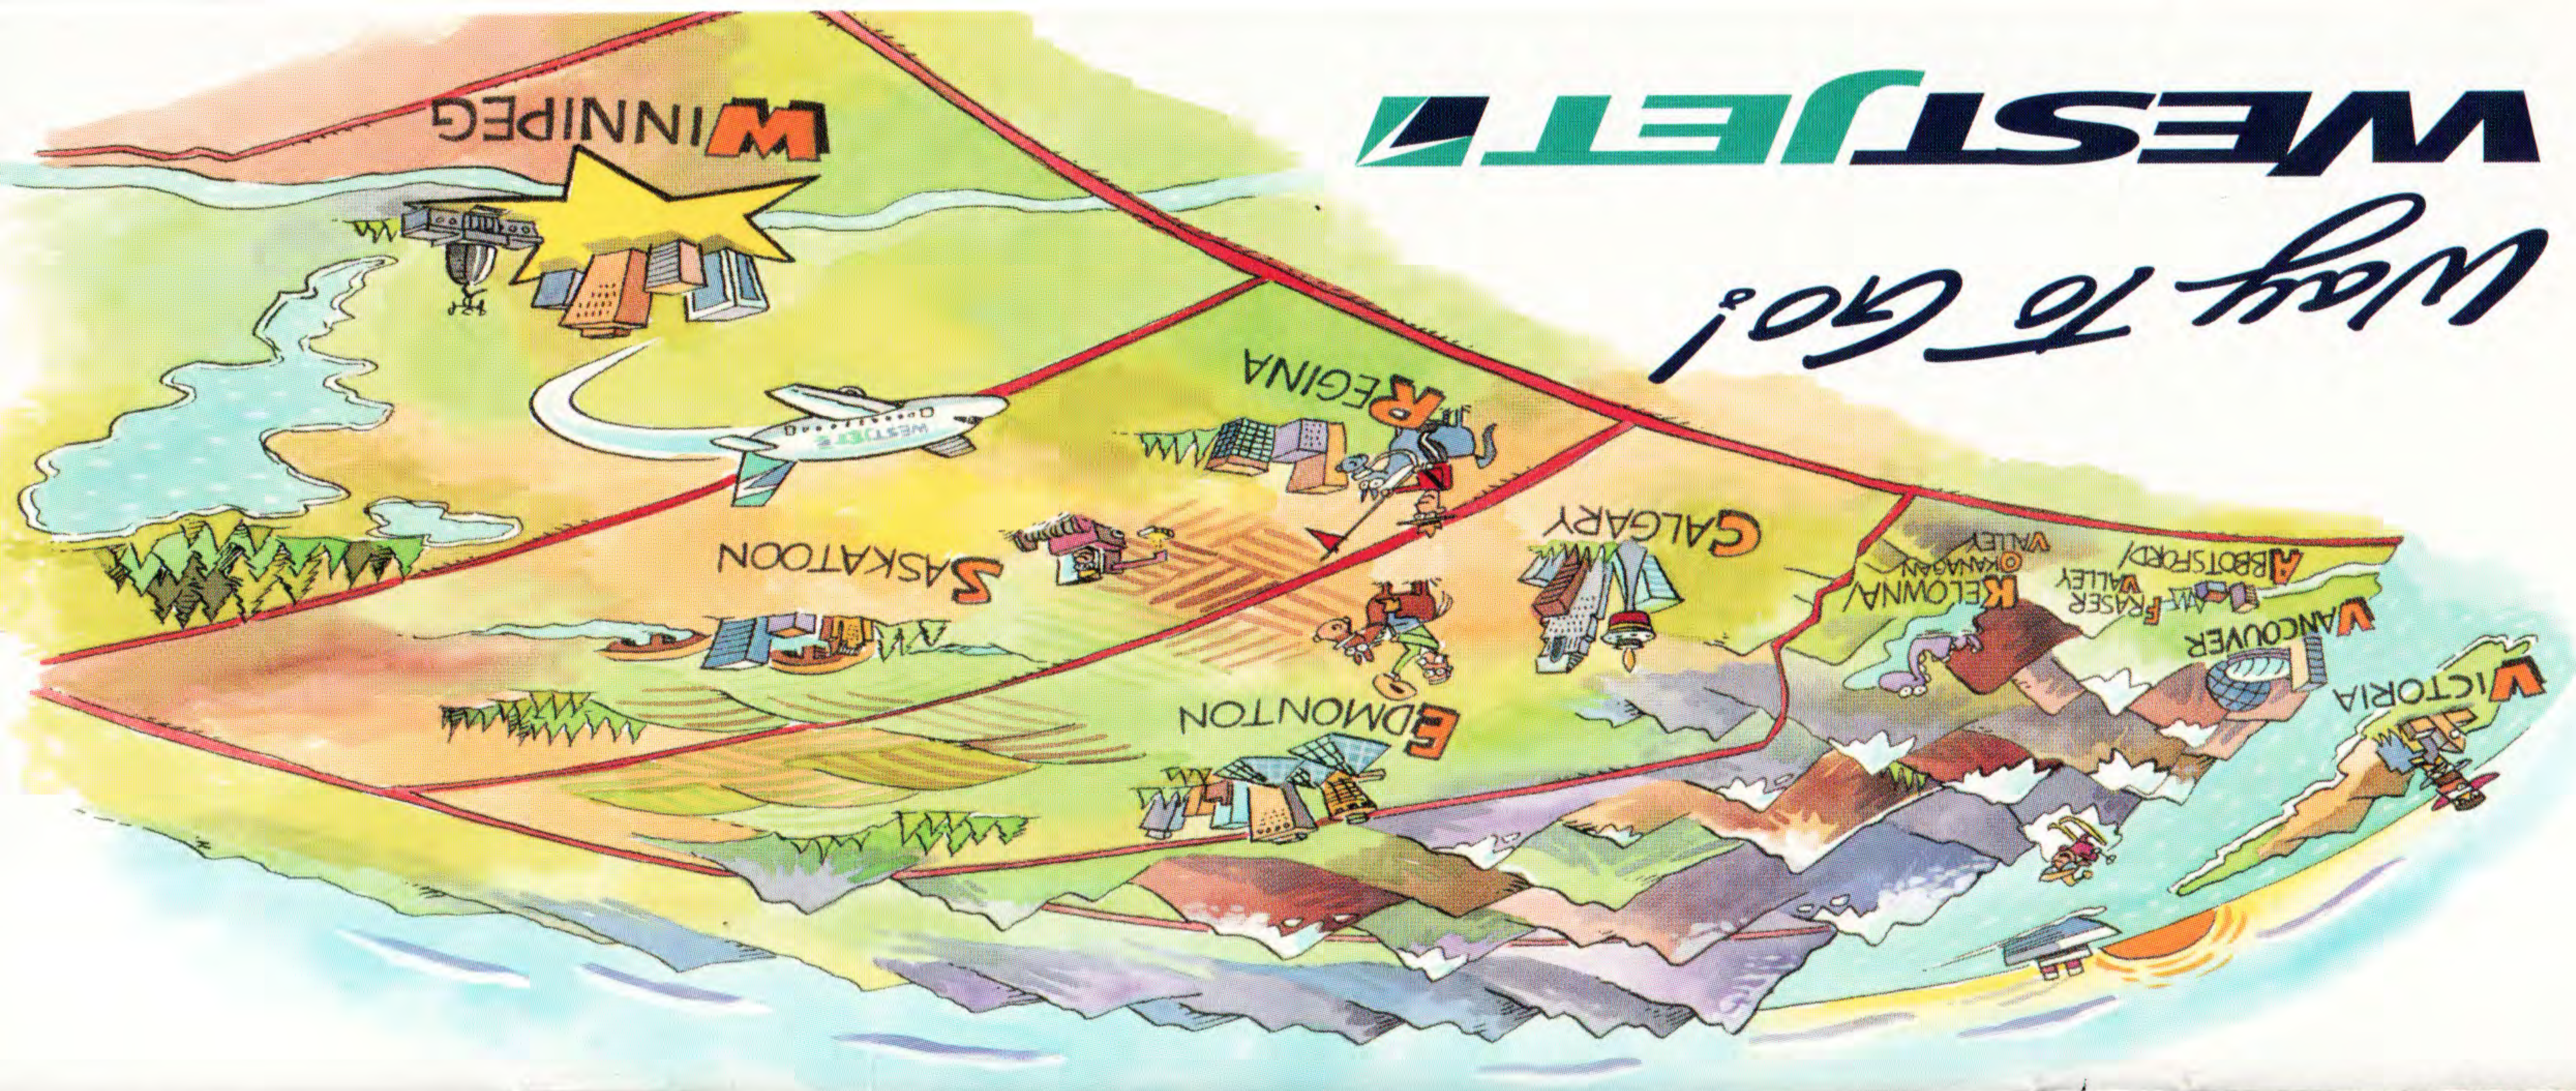

WESTJET

Fall 1998 Flight Schedule

Effective September 9, 1998

WESTJET

Way to Go!

WESTJET

Fall 1998 Flight Schedule
Effective September 9, 1998

The "Classic" Victoria Vacation

WestJet and the Royal British Columbia Museum have invented a travel package of Pure Genius.

Explore the genius of this aviation pioneer via your low-fare pioneer, WestJet. The Leonardo da Vinci: Scientist, Inventor, Artist Exhibit presents the artistic and scientific contributions of this extraordinary mind and runs October 1 to February 28, 1999, in Victoria B.C. Packages include return airfare, two nights accommodation and admission to the Museum. Call now so you don't miss out on viewing the works of one of the greatest minds of all time.