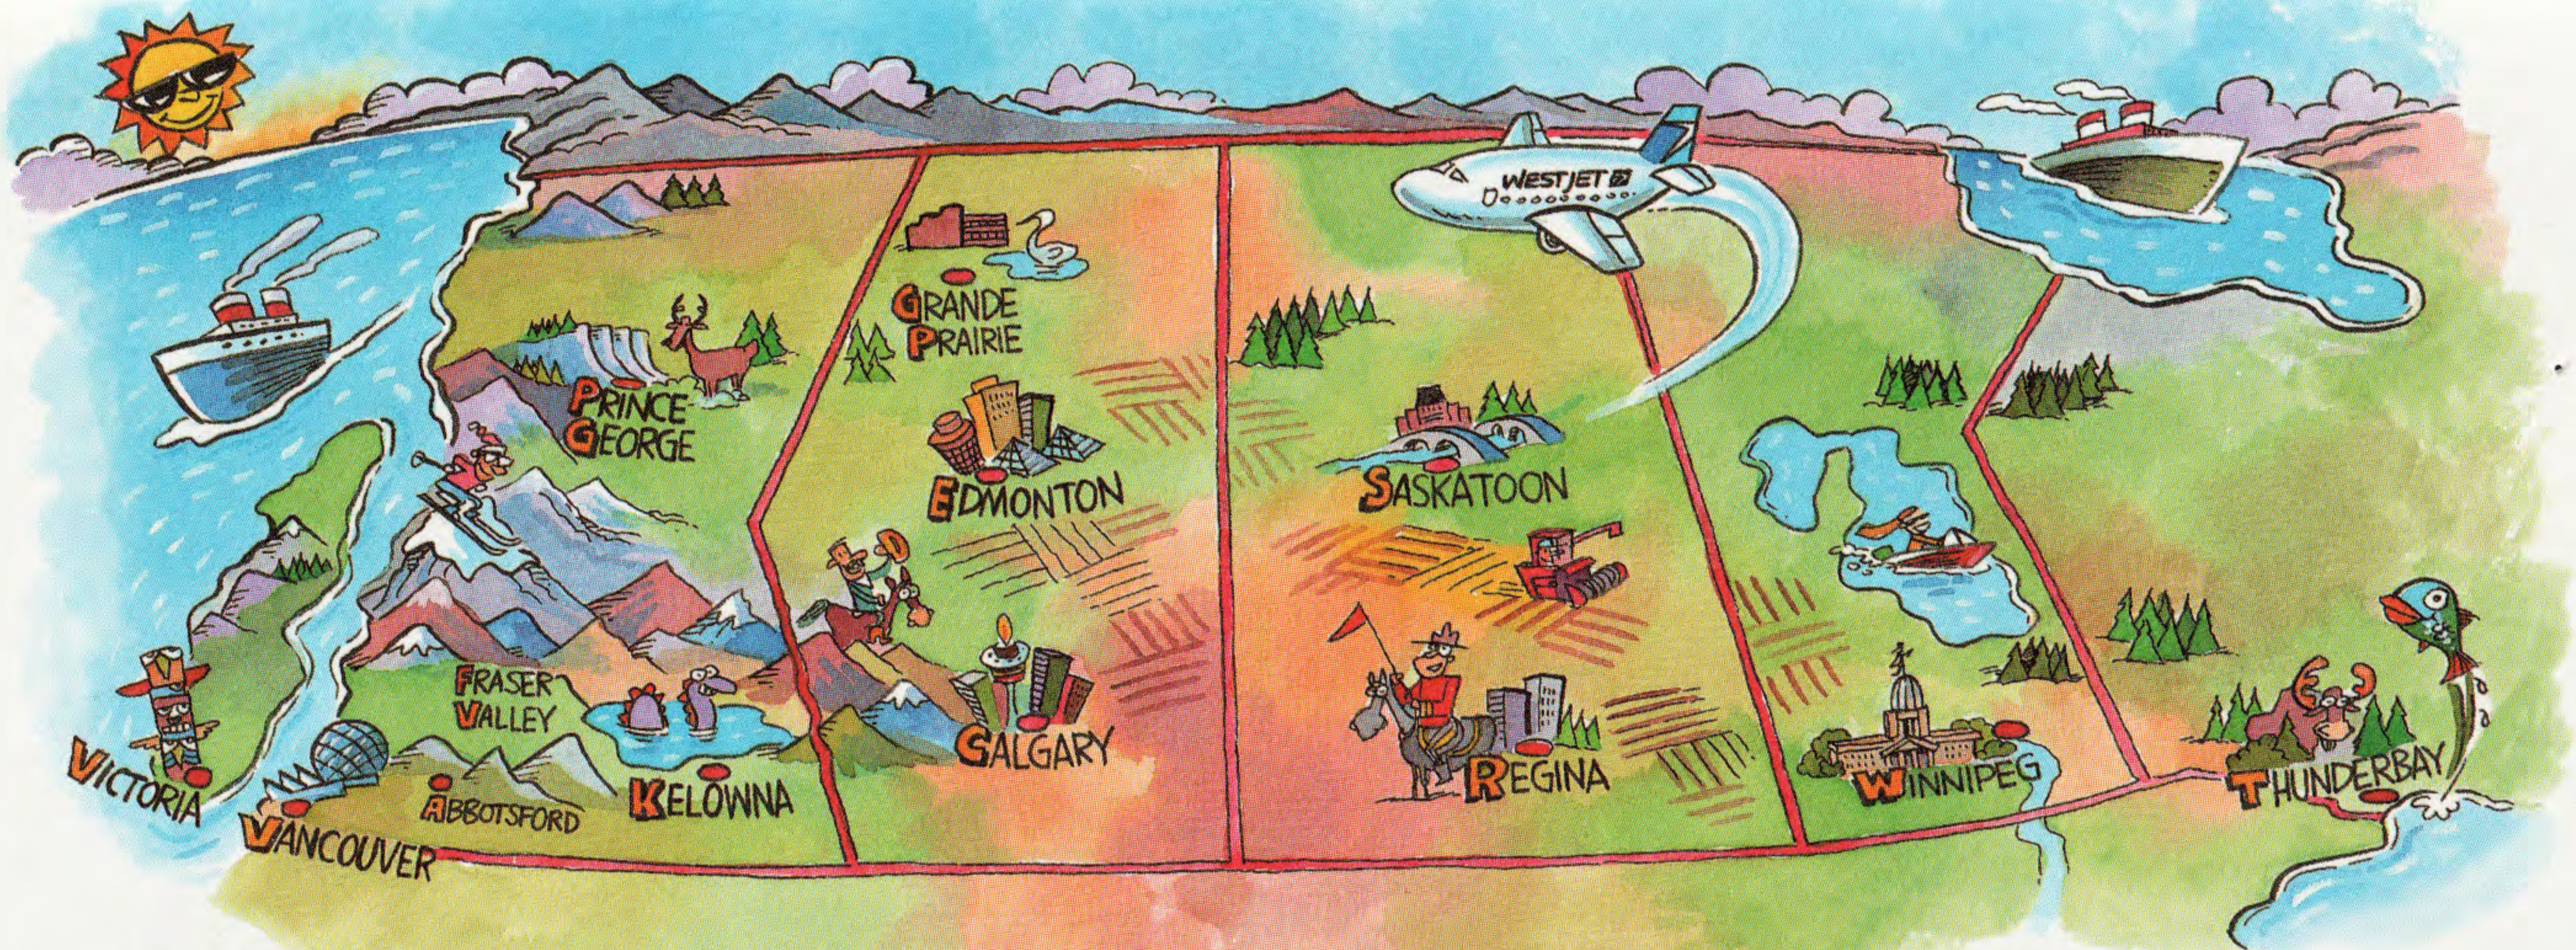

Winnipeg to (cont'd):

	FLIGHT NO.	DEPARTS	ARRIVES	STOPS	M	T	W	TH	F	SAT	SUN
VANCOUVER	WJ 78	7:35 am	10:25 am	2							•
	WJ 56	8:10 am	10:10 am	1						•	
	WJ 70	10:10 am	1:10 pm	2	•	•	•	•	•		
	WJ 76	1:50 pm	3:50 pm	1						•	
	WJ 42	2:45 pm	5:30 pm	2	•	•	•	•	•		
	WJ 46	3:20 pm	5:20 pm	1							•
	WJ 21 / 36	4:30 pm	8:00 pm	CNX	•	•	•	•	•		
	WJ 72	5:10 pm	7:05 pm	1							•

	FLIGHT NO.	DEPARTS	ARRIVES	STOPS	M	T	W	TH	F	SAT	SUN
VICTORIA	WJ 78 / 39	7:35 am	1:30 pm	CNX							•
	WJ 56 / 39	8:10 am	11:35 am	CNX						•	
	WJ 70 / 39	10:10 am	1:30 pm	CNX	•	•	•	•	•		
	WJ 52	12:05 pm	2:45 pm	2						•	
	WJ 76 / 15	1:50 pm	5:25 pm	CNX						•	
	WJ 68	2:40 pm	5:30 pm	2							•
	WJ 42 / 29	2:45 pm	6:35 pm	CNX	•	•	•	•	•		

Airport Codes/Cities

YYC - Calgary   YXX - Abbotsford   YQR - Regina   YVR - Vancouver   YWG - Winnipeg   YQT - Thunder Bay   N/S denotes Non-Stop
YEG - Edmonton   YLW - Kelowna   YXE - Saskatoon   YYJ - Victoria   YXS - Prince George   YQU - Grande Prairie   CNX denotes Connection

WestJet's free baggage allowance consists of 2 pieces of checked baggage per person, each piece not to exceed 32 kg (70 lbs.) and 1 piece of carry on baggage, not to exceed 10 kg (22 lbs.).
Schedule is subject to change without notice.

Call your travel agent or WestJet at:

1-800-538-5696

In Calgary call **250-5839**

Visit our website: www.westjet.com

TTY (403) 219-7523

1-877-952-0100

Low Fares Today, Tomorrow,
Everywhere We Fly.

WESTJET

WESTJET