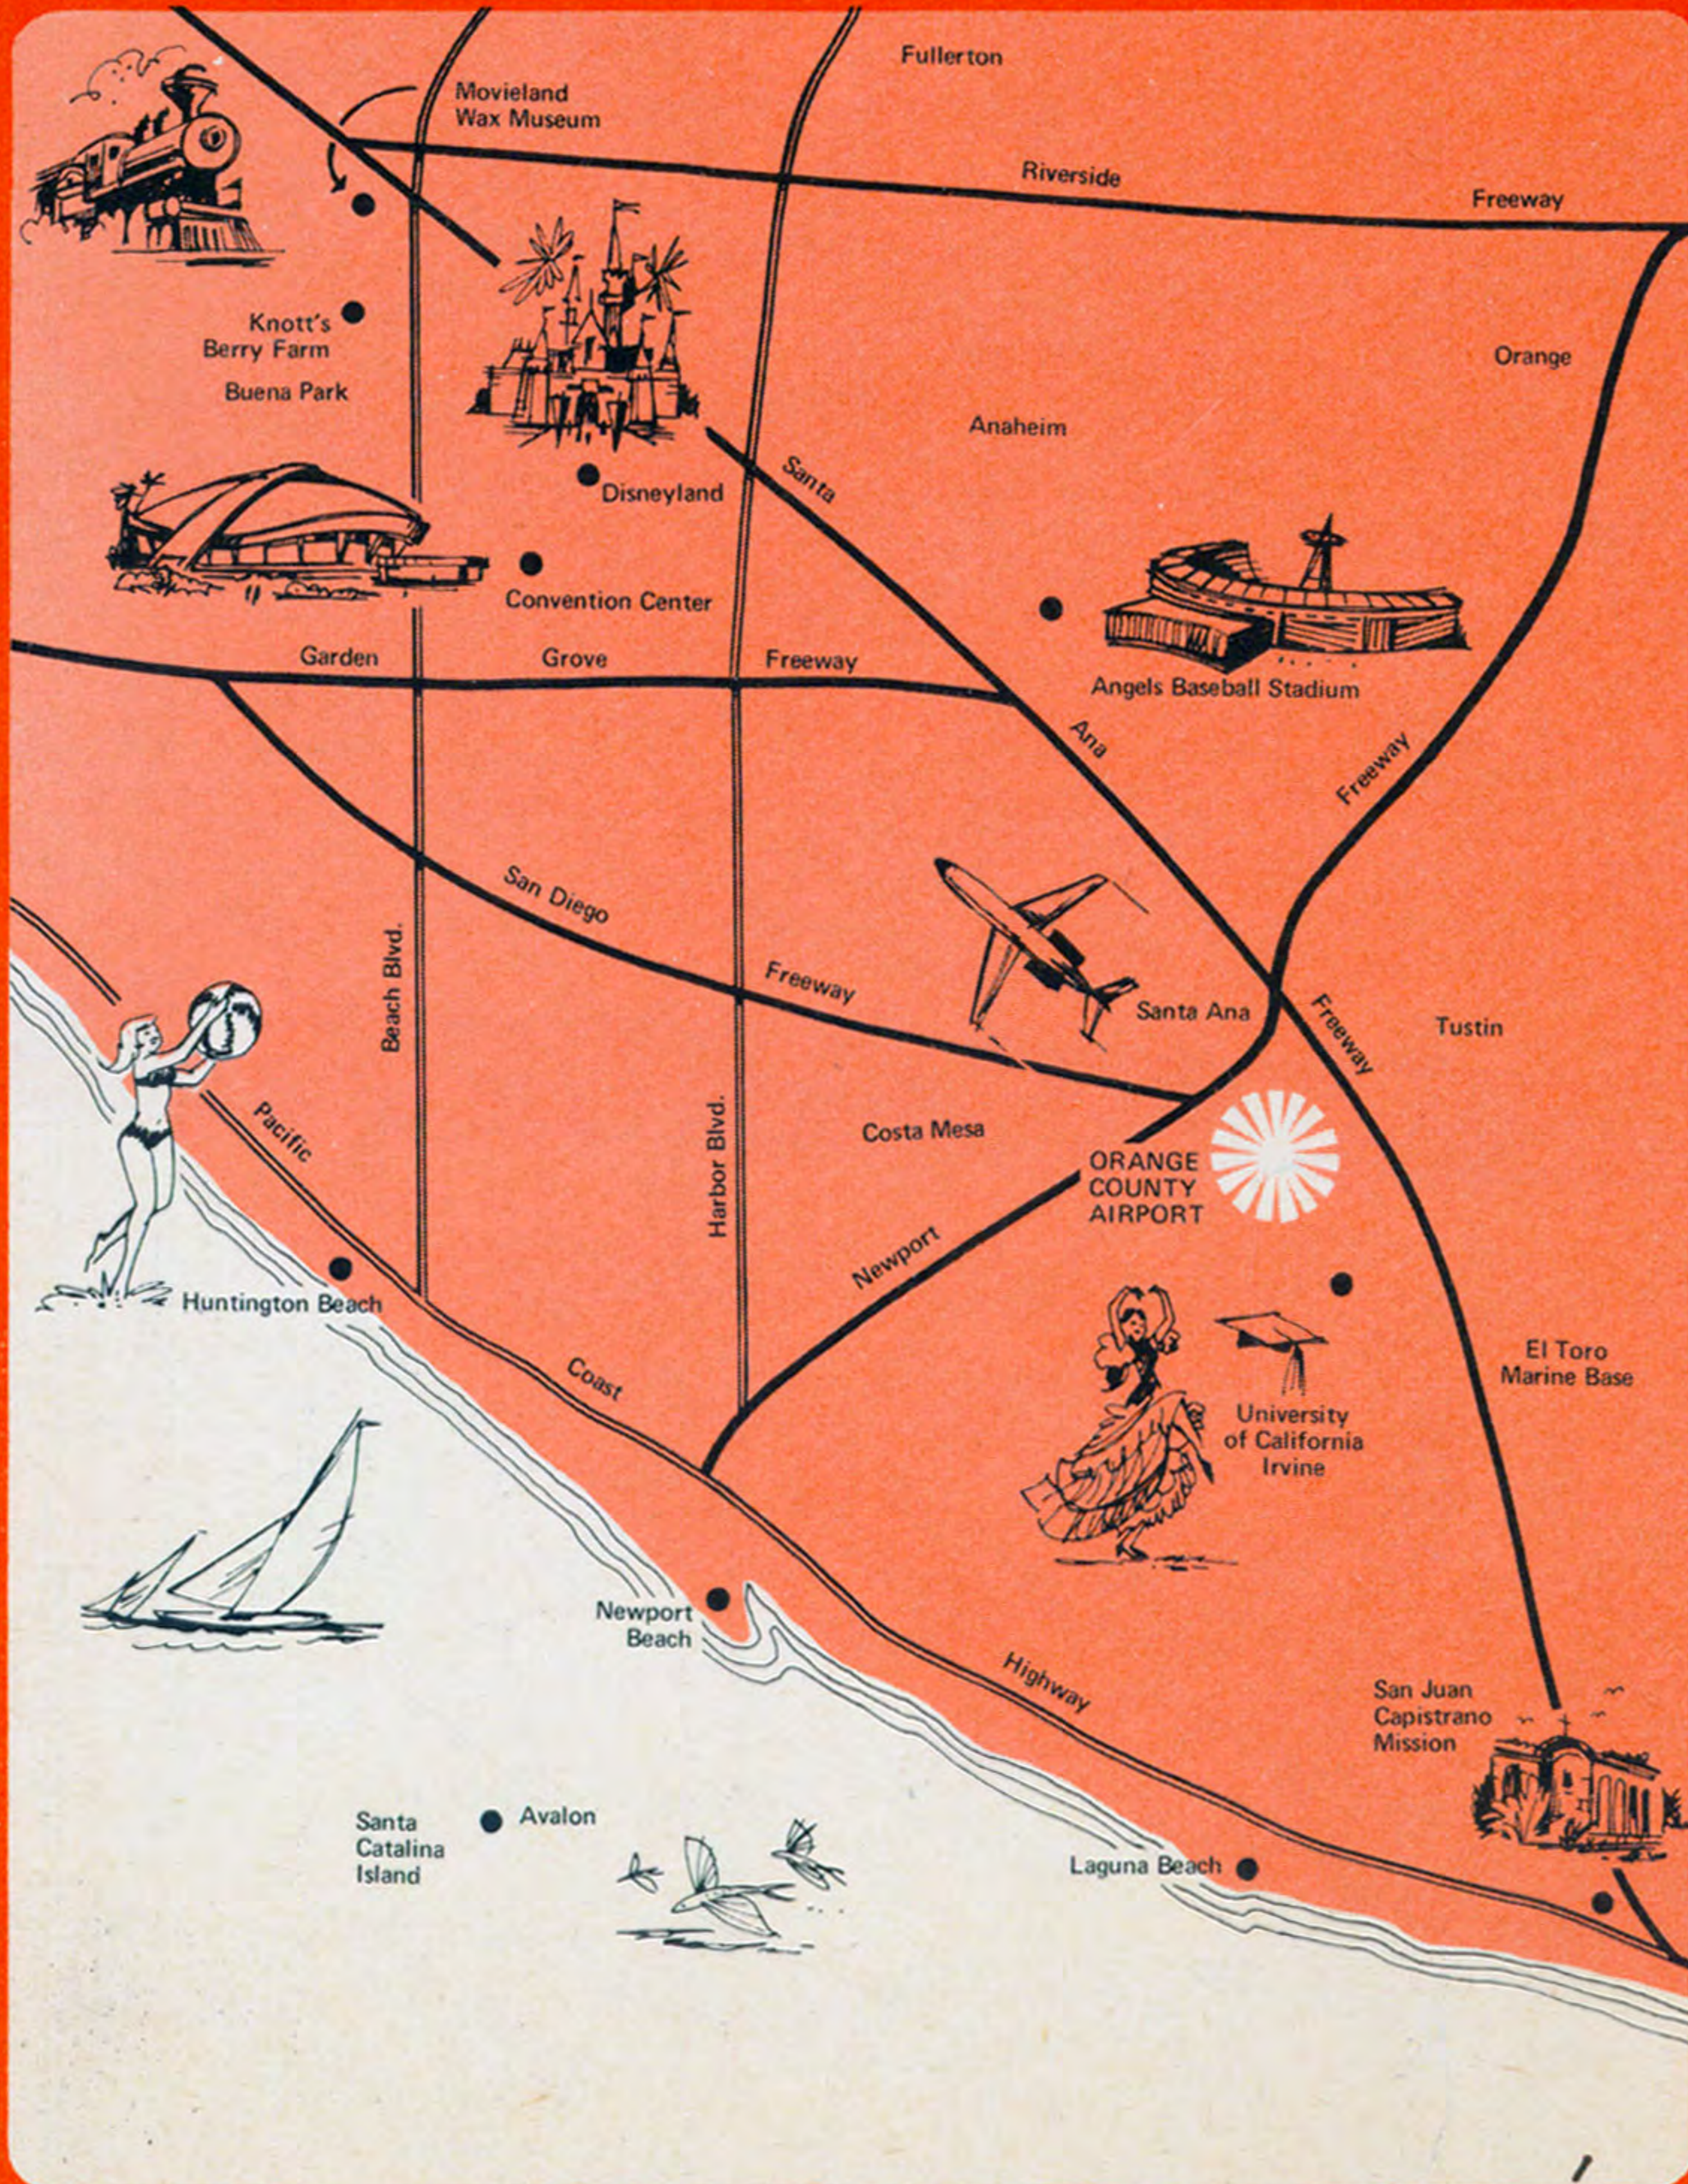

* DC-9

NORTHBOUND ORANGE COUNTY - SAN JOSE MONDAY through THURSDAY

Flight	Leave	Arrive
301	7:30 a.m.	8:40 a.m.
311	9:30 a.m.	10:40 a.m.
321	11:30 a.m.	12:40 p.m.
331	1:30 p.m.	2:40 p.m.
341	3:30 p.m.	4:40 p.m.
351	5:30 p.m.	6:40 p.m.
*371	7:55 p.m.	8:45 p.m.

FRIDAY

Same as Monday through Thursday plus:
381 9:30 a.m. 10:40 a.m.

SATURDAY

301	7:30 a.m.	8:40 a.m.
311	9:30 a.m.	10:40 a.m.
321	11:30 a.m.	12:40 p.m.
331	1:30 p.m.	2:40 p.m.
341	3:30 p.m.	4:40 p.m.
351	5:30 p.m.	6:40 p.m.
365	7:30 p.m.	8:40 p.m.

SUNDAY

311	9:30 a.m.	10:40 a.m.
321	11:30 a.m.	12:40 p.m.
331	1:30 p.m.	2:40 p.m.
341	3:30 p.m.	4:40 p.m.
351	5:30 p.m.	6:40 p.m.
*371	8:00 p.m.	8:45 p.m.
381	9:30 p.m.	10:40 p.m.

* DC-9

SOUTHBOUND SAN JOSE - ORANGE COUNTY MONDAY through THURSDAY

Flight	Leave	Arrive
*402	7:00 a.m.	7:45 a.m.
422	9:55 a.m.	11:05 a.m.
432	11:55 a.m.	1:05 p.m.
442	1:55 p.m.	3:05 p.m.
452	3:55 p.m.	5:05 p.m.
462	5:55 p.m.	7:05 p.m.
472	7:55 p.m.	9:05 p.m.

FRIDAY

Same as Monday through Thursday plus:
482 9:55 p.m. 11:05 p.m.

SATURDAY

412	7:55 a.m.	9:05 a.m.
422	9:55 a.m.	11:05 a.m.
432	11:55 a.m.	1:05 p.m.
442	1:55 p.m.	3:05 p.m.
452	3:55 p.m.	5:05 p.m.
462	5:55 p.m.	7:05 p.m.
472	7:55 p.m.	9:05 p.m.

SUNDAY

422	9:55 a.m.	11:05 a.m.
432	11:55 a.m.	1:05 p.m.
442	1:55 p.m.	3:05 p.m.
452	3:55 p.m.	5:05 p.m.
462	5:55 p.m.	7:05 p.m.
472	7:55 p.m.	9:05 p.m.
482	9:55 p.m.	11:05 p.m.

* DC-9