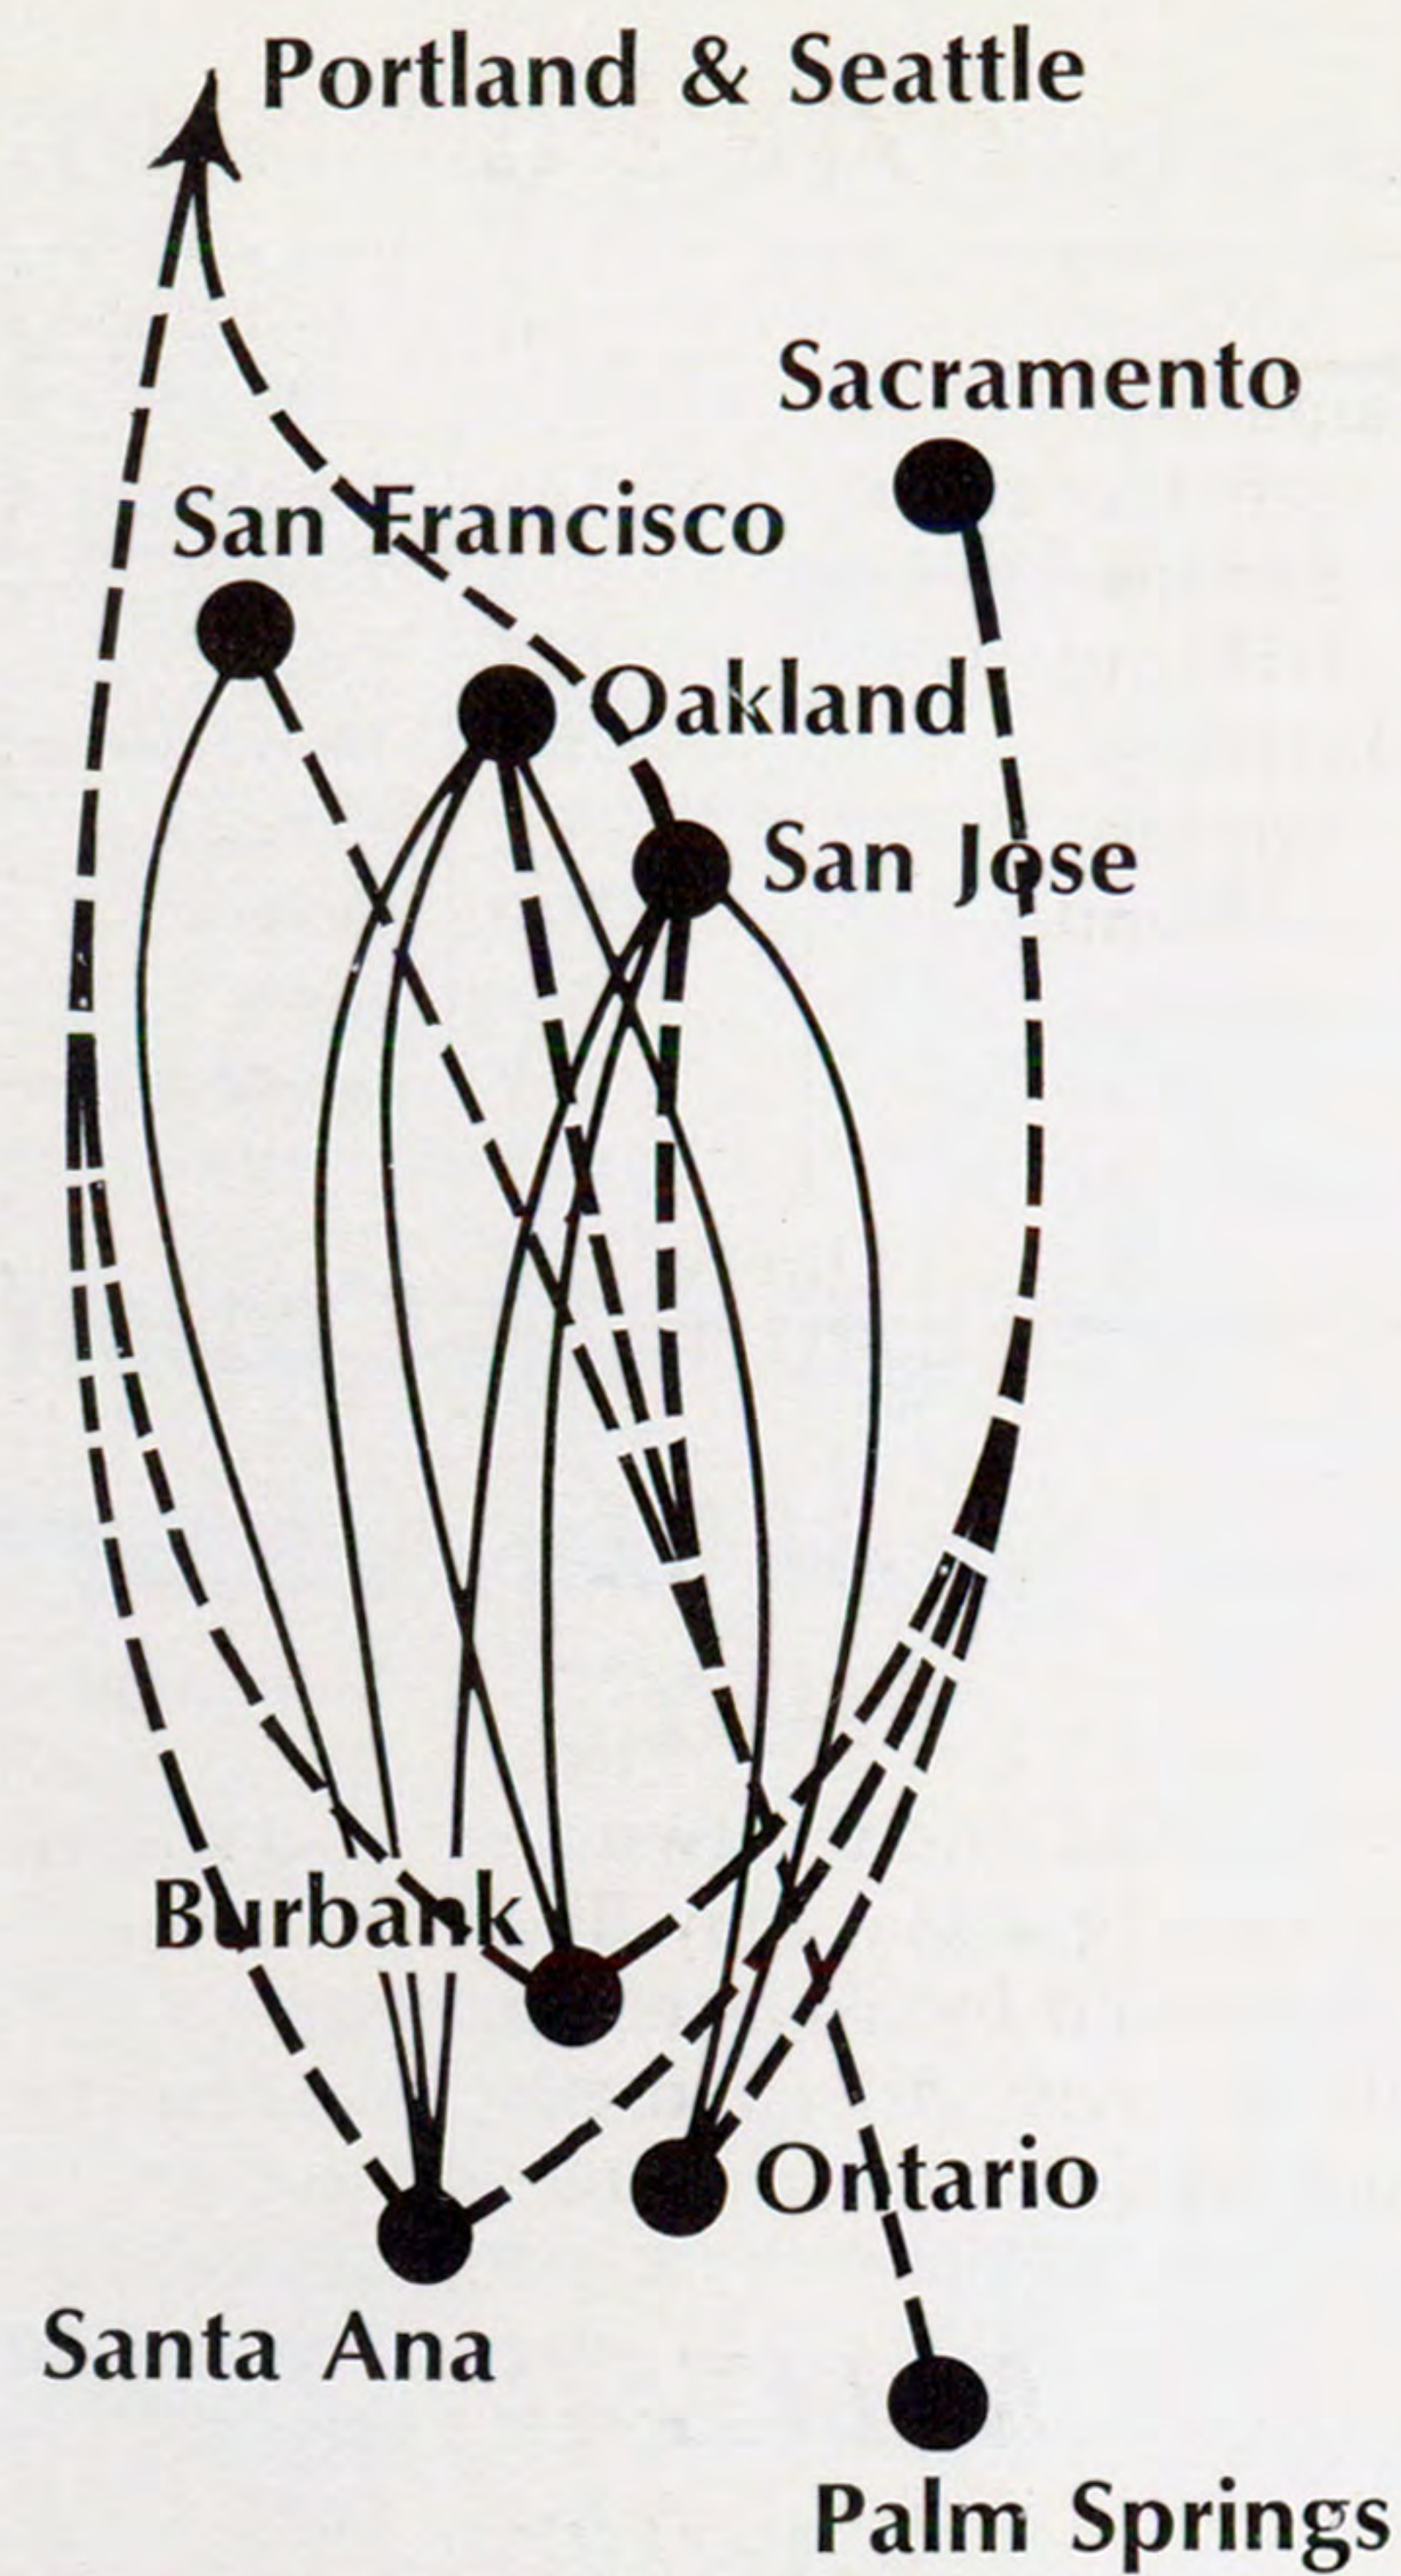

AIR
CALIFORNIA

Schedule Effective Oct. 11, 1969

Fiesta Service

New Food n' Fun
Fare on your way to...

San Francisco • Oakland • San Jose
Ontario • Hollywood/Burbank
Orange County/Disneyland

Fiesta Service

New Food n' Fun-fare on Air California! A party—as you fly! In the morning, we stuff you with a Continental breakfast and zingy eye-openers. On later flights, we undermine your diet with gourmet gobble-sandwiches, cheeses, fruits, pastries. We even slip you hour-ago stock market reports — soften you up with chilled and wrapped champagne, vintage wines, best-brand highballs or mixed drinks. (And all through this, your wallet just relaxes.) We'll tease your taste buds, pamper your palate — let you reserve your favorite seat by the window or aisle. And if you think Fiesta Service costs a little more — you're right.

San Francisco • Oakland • San Jose
Ontario • Hollywood/Burbank
Orange County/Disneyland

Present Routes ———
Proposed Routes - - - -

Reservations and Information

Northern California Cities

SAN FRANCISCO (415) 433-2660
OAKLAND (415) 562-8200
SAN JOSE (408) 286-7870

OAKLAND TO ORANGE COUNTY

Flight	Leave	Arrive	Frequency
*302	7:00 A	8:25 A	Mon thru Fri
*306	8:30 A	9:55 A	Sat
*308	9:30 A	10:50 A	Mon thru Thurs
**310	9:30 A	11:15 A	Fri & Sun
*314	10:30 A	11:55 A	Sat
*320	1:00 P	2:25 P	Mon thru Fri
**322	1:00 P	2:55 P	Sat
**324	1:00 P	2:50 P	Sun
**338	4:00 P	5:45 P	Sat
*342	4:00 P	5:25 P	Sun
*346	5:00 P	6:25 P	Mon thru Fri
*350	6:00 P	7:25 P	Sun
**358	6:15 P	8:00 P	Sat
**360	7:15 P	9:00 P	Mon thru Thurs
*362	7:30 P	8:55 P	Fri
*364	8:00 P	9:25 P	Sun

ONTARIO TO SAN JOSE

Flight	Leave	Arrive	Frequency
505	8:30 A	9:25 A	Mon thru Fri
507	9:15 A	10:10 A	Sat
511	10:30 A	11:25 A	Sun
*517	1:15 P	2:35 P	Mon thru Fri
319	1:30 P	2:25 P	Sat
523	2:00 P	2:55 P	Sun
535	4:45 P	5:40 P	Sun thru Fri
537	6:15 P	7:10 P	Sat
541	8:15 P	9:10 P	Sun thru Fri