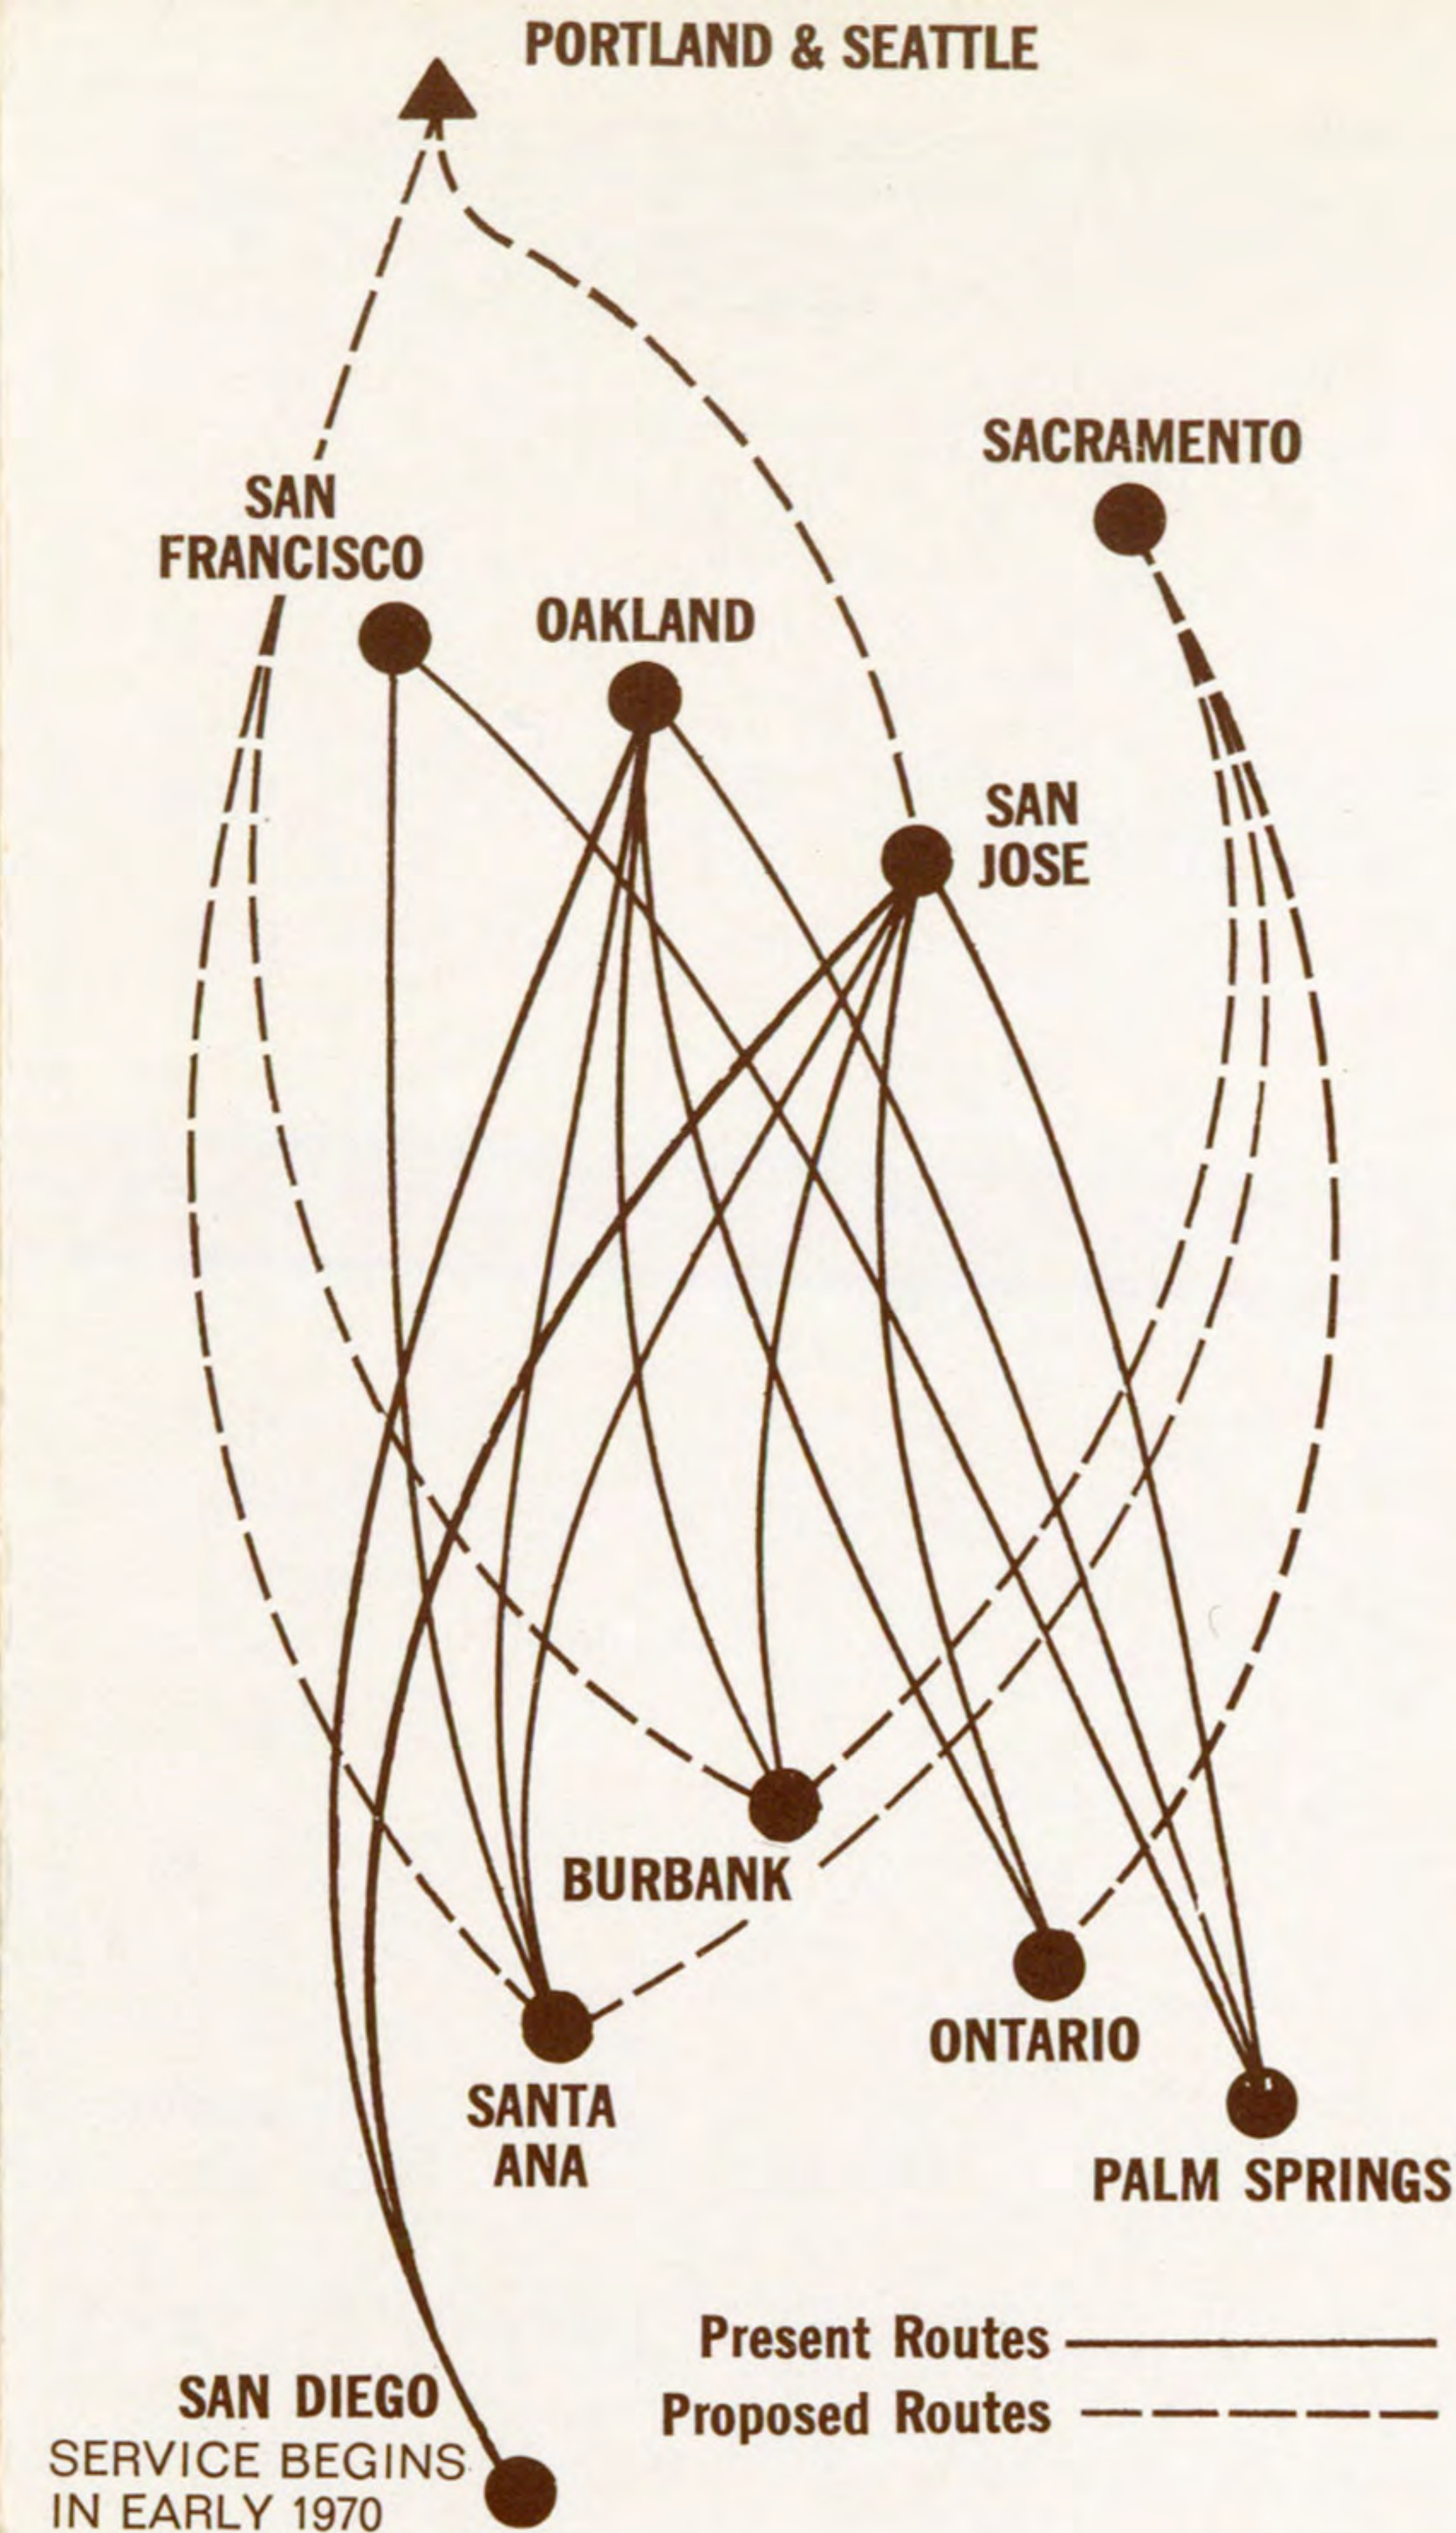

Reservations and Information

Northern California Cities
SAN FRANCISCO (415) 433-2660
OAKLAND (415) 562-8200
SAN JOSE (408) 286-7870

For Other Bay Area Cities
Call ENTERPRISE 1-6346

Southern California Cities
ORANGE COUNTY (714) 540-4550
ONTARIO (714) 983-2743
PALM SPRINGS (714) 327-8556

For Other Southern California Cities Call ZENITH 7-0799