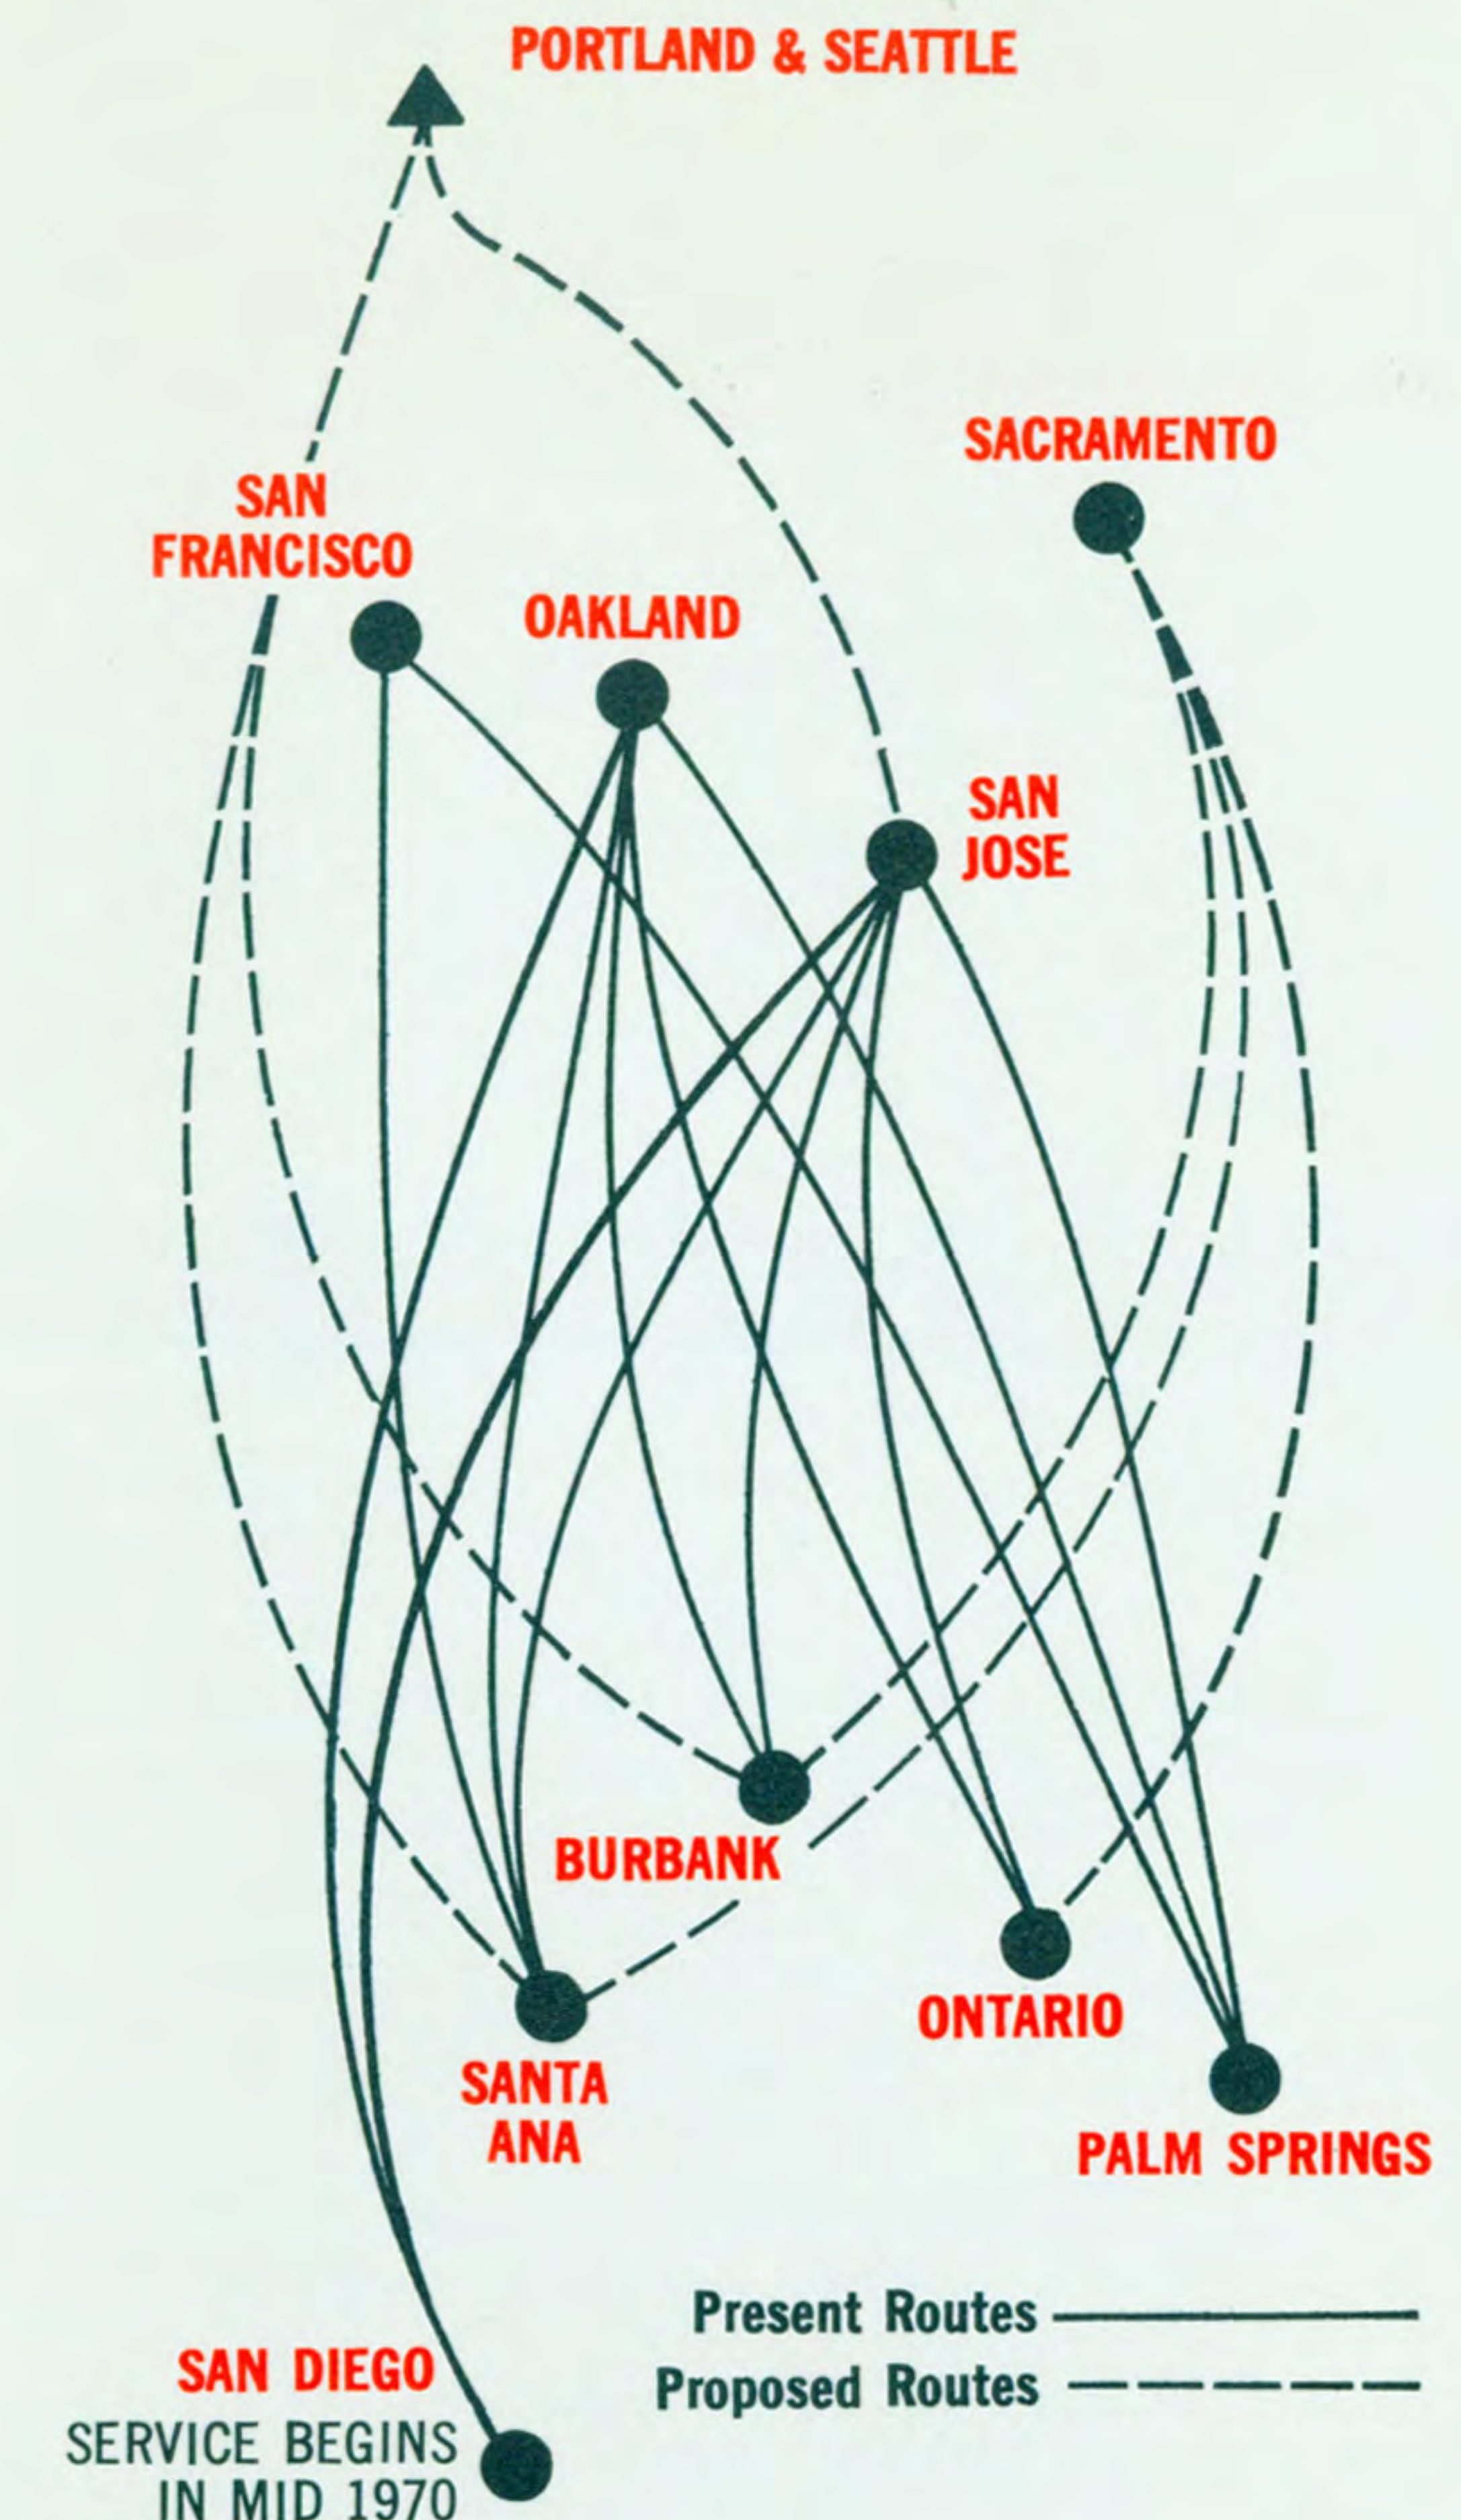

AIR CALIFORNIA

New Family Fares

Families traveling as a unit may qualify for the new full family fare plan. Head of household at full fare, spouse at 2/3 fare, teenagers at 2/3 fare, and children at one-half fare. One child, under two years old, not occupying a seat may fly free when accompanied by a passenger twelve years old or over. All children under twelve may fly for one-half fare.

Military Fares

Military personnel on leave may travel at 66 2/3% fare on a space available basis. Consult your Air California agent for details.

Credit Cards

Air California honors American Express, BankAmericard, Carte Blanche, Diners' Club, Barclay Card, Chargex, American Torch Club and Master Charge Card.

Group Sales

Air California maintains sales offices in both Orange County and San Francisco with corporate offices in Orange County. For further information call or write: Air California, 4400 Campus Drive, Newport Beach, 92660.

Air Freight

ORANGE COUNTY (714) 540-6262
SAN FRANCISCO (415) 589-6584
SAN JOSE (408) 286-1570

City Ticket Offices:

460 Post Street
San Francisco, California 94102
777 South Main Street Suite 121
Orange, California 92668
(Town and Country Shopping Center)

Reservations and Information

Northern California Cities

SAN FRANCISCO (415) 433-2660
OAKLAND (415) 562-8200
SAN JOSE (408) 286-7870

For Other Bay Area Cities
Call ENTERPRISE 1-6346

Southern California Cities

ORANGE COUNTY (714) 540-4550
ONTARIO (714) 983-2743
PALM SPRINGS (714) 327-8556

For Other Southern California
Cities Call ZENITH 7-0799