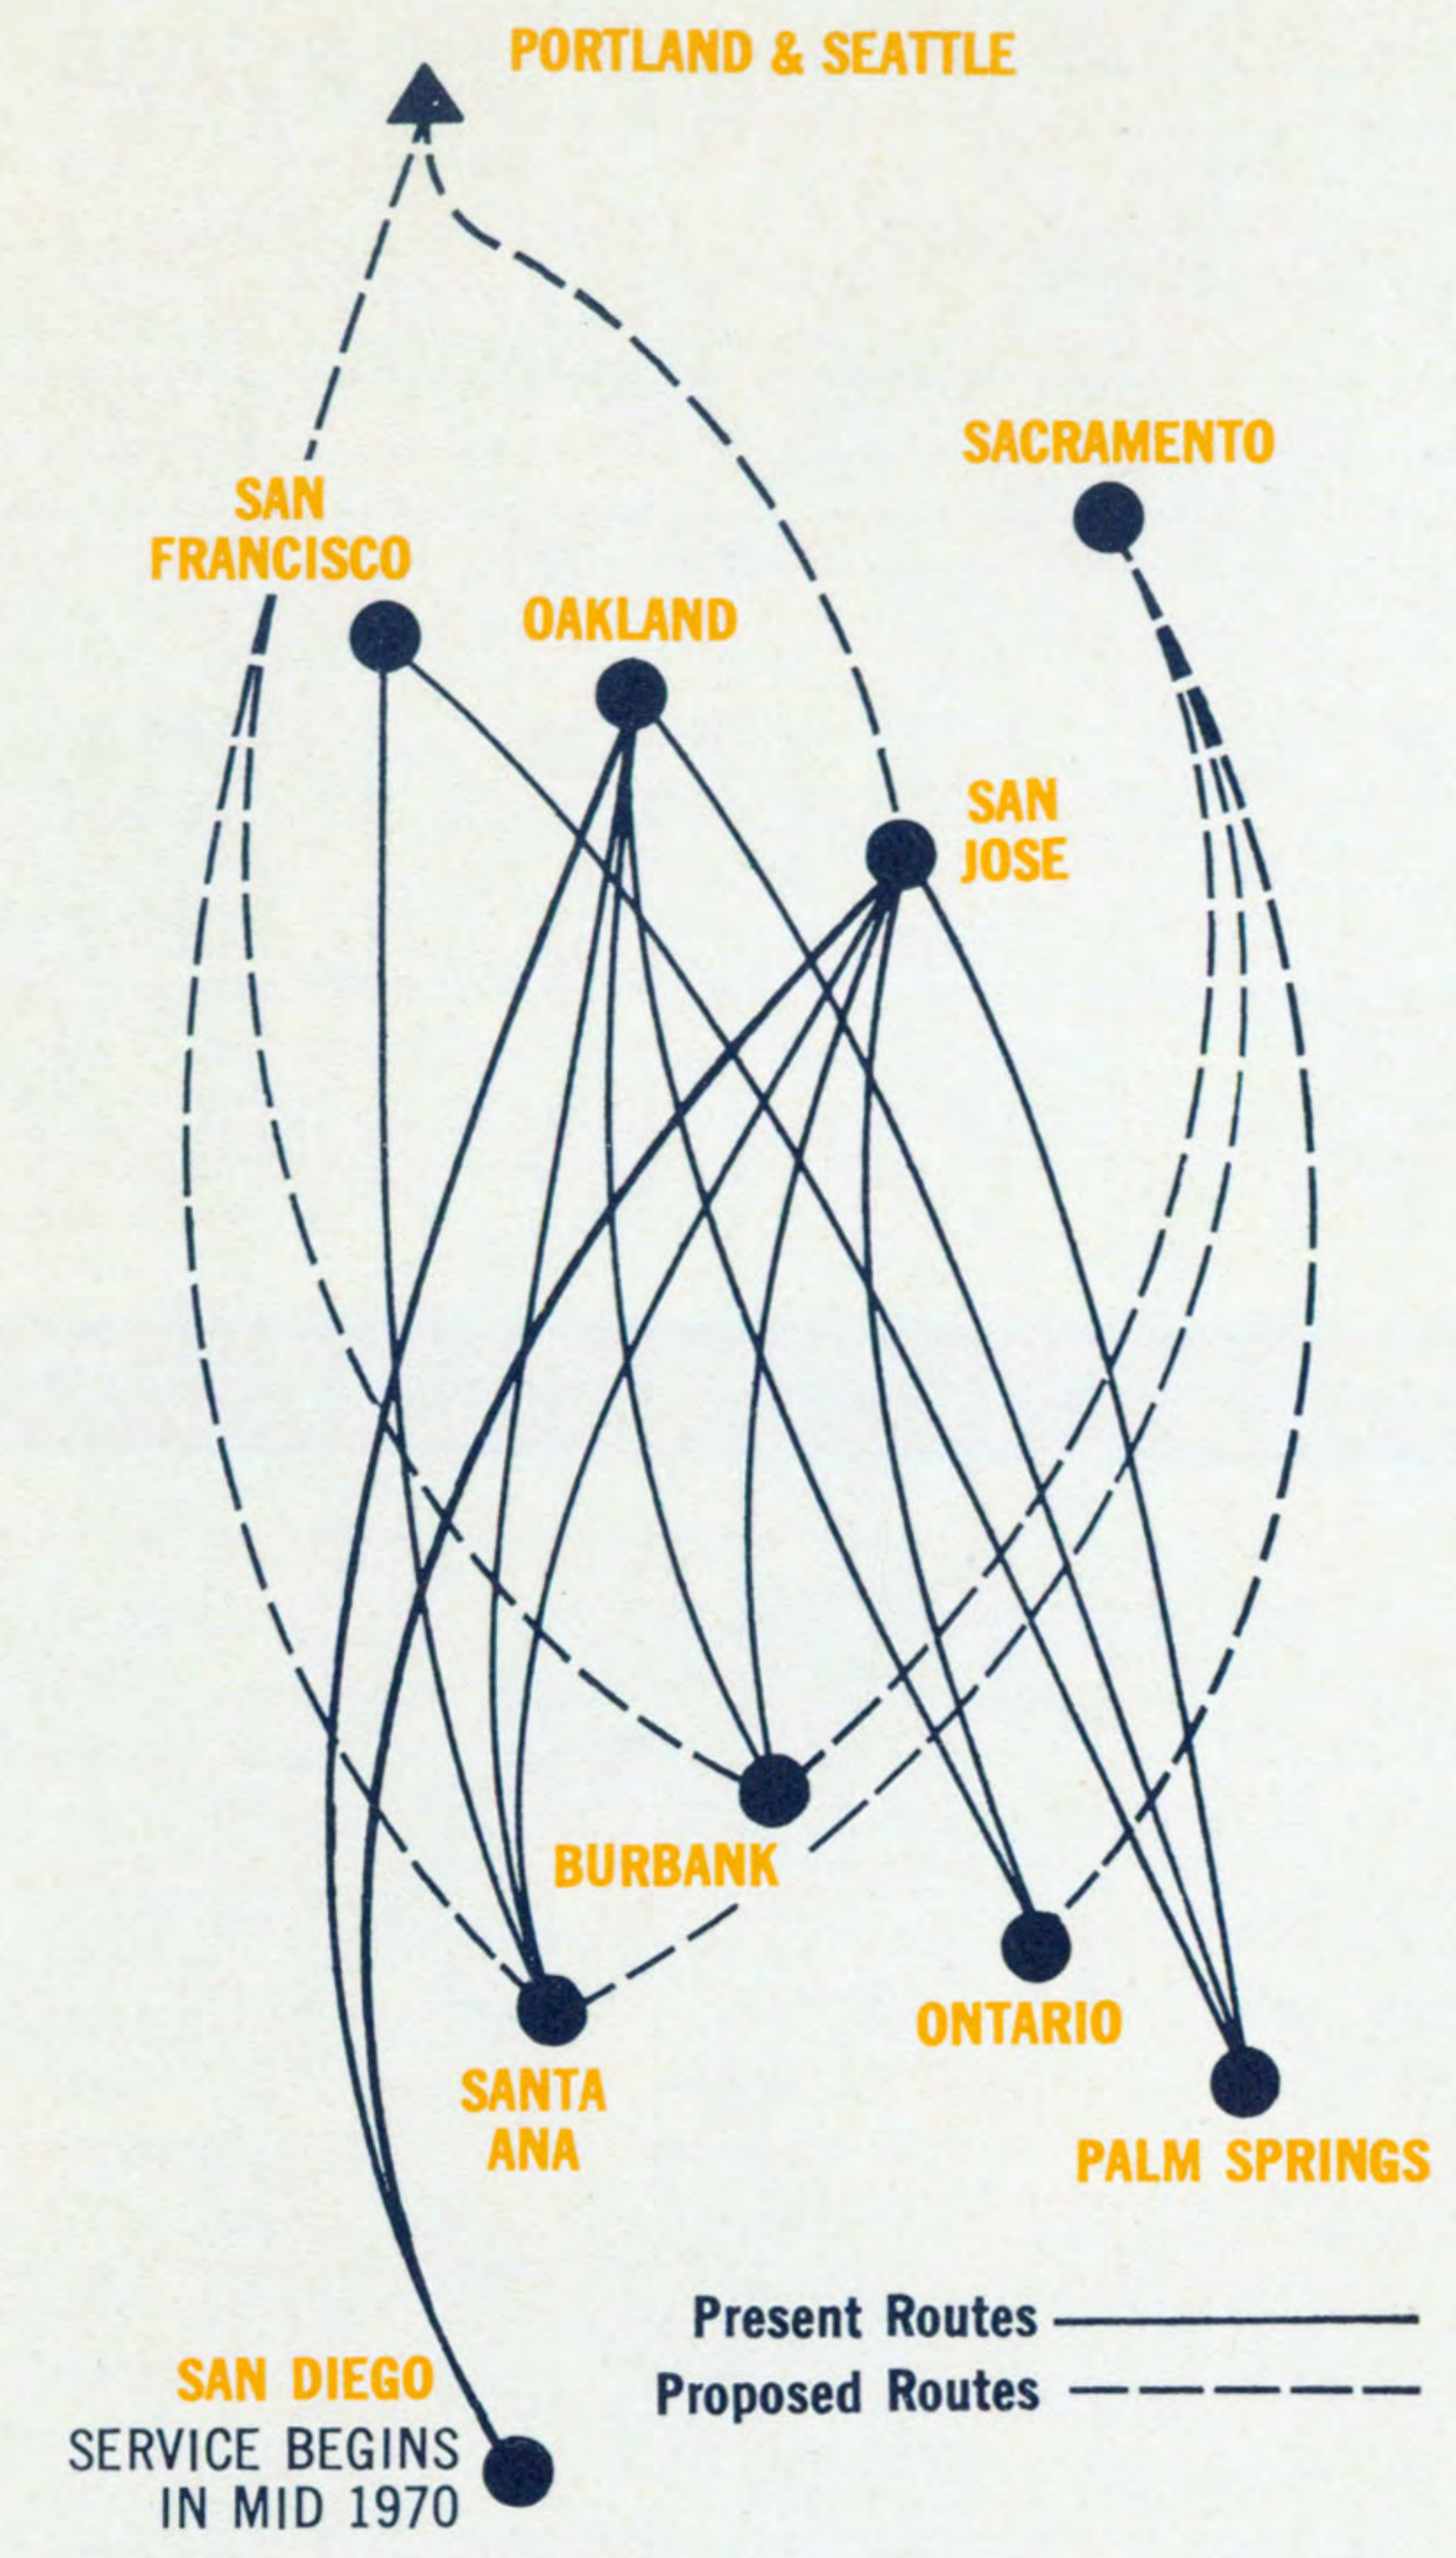

SAN FRANCISCO TO PALM SPRINGS

FLIGHT	LEAVE	ARRIVE
MONDAY through THURSDAY		
*408 . . .	10:15 am . . .	11:50 am
FRIDAY		
*408 . . .	10:15 am . . .	11:50 am
SATURDAY		
*416 . . .	10:30 am . . .	12:10 pm
SUNDAY		
*408 . . .	10:15 am . . .	11:50 am

PALM SPRINGS TO SAN JOSE $20.00

FLIGHT	LEAVE	ARRIVE
MONDAY through THURSDAY		
*431 . . .	12:20 pm . . .	1:55 pm
FRIDAY		
*443 . . .	2:45 pm . . .	4:10 pm
SATURDAY		
*445 . . .	3:05 pm . . .	4:40 pm
SUNDAY		
*431 . . .	12:20 pm . . .	1:55 pm

SAN JOSE TO PALM SPRINGS

FLIGHT	LEAVE	ARRIVE
MONDAY through THURSDAY		
*430 . . .	1:00 pm . . .	2:30 pm
FRIDAY		
*428 . . .	12:55 pm . . .	2:20 pm
SATURDAY		
*430 . . .	1:00 pm . . .	2:30 pm
SUNDAY		
*430 . . .	1:00 pm . . .	2:30 pm

PALM SPRINGS TO OAKLAND $20.00

FLIGHT	LEAVE	ARRIVE
MONDAY through THURSDAY		
**431 . . .	12:20 pm . . .	2:20 pm
FRIDAY		
**443 . . .	2:45 pm . . .	4:35 pm
SATURDAY		
**445 . . .	3:05 pm . . .	5:05 pm
SUNDAY		
**431 . . .	12:20 pm . . .	2:20 pm

OAKLAND TO PALM SPRINGS

FLIGHT	LEAVE	ARRIVE
MONDAY through THURSDAY		
**430 . . .	12:30 pm . . .	2:30 pm
FRIDAY		
**428 . . .	12:30 pm . . .	2:20 pm
SATURDAY		
**430 . . .	12:30 pm . . .	2:30 pm
SUNDAY		
**430 . . .	12:30 pm . . .	2:30 pm

*One Stop
**Two Stop

AIR CALIFORNIA
4400 Campus Drive
Newport Beach, California 92660

BULK RATE
U.S. Postage Paid
Newport Beach, Calif.
Permit No. 176

BL 00-1

AIR CALIFORNIA
FLIGHT SCHEDULE
EFFECTIVE JUNE 9, 1970

1. BOEING 737 SUNJET SERVICE TO:
2. **San Francisco**
   - **Oakland**
   - **San Jose**
   - **Ontario**
   - **Palm Springs**
   - **Orange County / Disneyland**

Reservations and Information
Northern California Cities
SAN FRANCISCO (415) 433-2660
OAKLAND (415) 562-8200
SAN JOSE (408) 286-7870
For Other Bay Area Cities
Call ENTERPRISE 1-6346

Southern California Cities
ORANGE COUNTY (714) 540-4550
ONTARIO (714) 983-2743
PALM SPRINGS (714) 327-8556
For Other Southern California
Cities Call ZENITH 7-0799

AIR CALIFORNIA
New Family Fares
Families traveling as a unit may qualify for the new full family fare plan. Head of household at full fare, spouse at 2/3 fare, teenagers at 2/3 fare, and children at one-half fare. One child, under two years old, not occupying a seat may fly free when accompanied by a passenger twelve years old or over. All children under twelve may fly for one-half fare.

Military Fares
Military personnel on leave may travel at 66 2/3% fare on a space available basis. Consult your Air California agent for details.

Credit Cards
Air California honors American Express, BankAmericard, Carte Blanche, Diners' Club, Barclay Card, Chargex, American Torch Club and Master Charge Card.

Group Sales
Air California maintains sales offices in both Orange County and San Francisco with corporate offices in Orange County. For further information call or write: Air California, 4400 Campus Drive, Newport Beach, 92660.

Air Freight
ORANGE COUNTY (714) 540-6262
SAN FRANCISCO (415) 589-6584
SAN JOSE (408) 286-1570

City Ticket Offices:
460 Post Street
San Francisco, California 94102
777 South Main Street Suite 121
Orange, California 92668
(Town and Country Shopping Center)