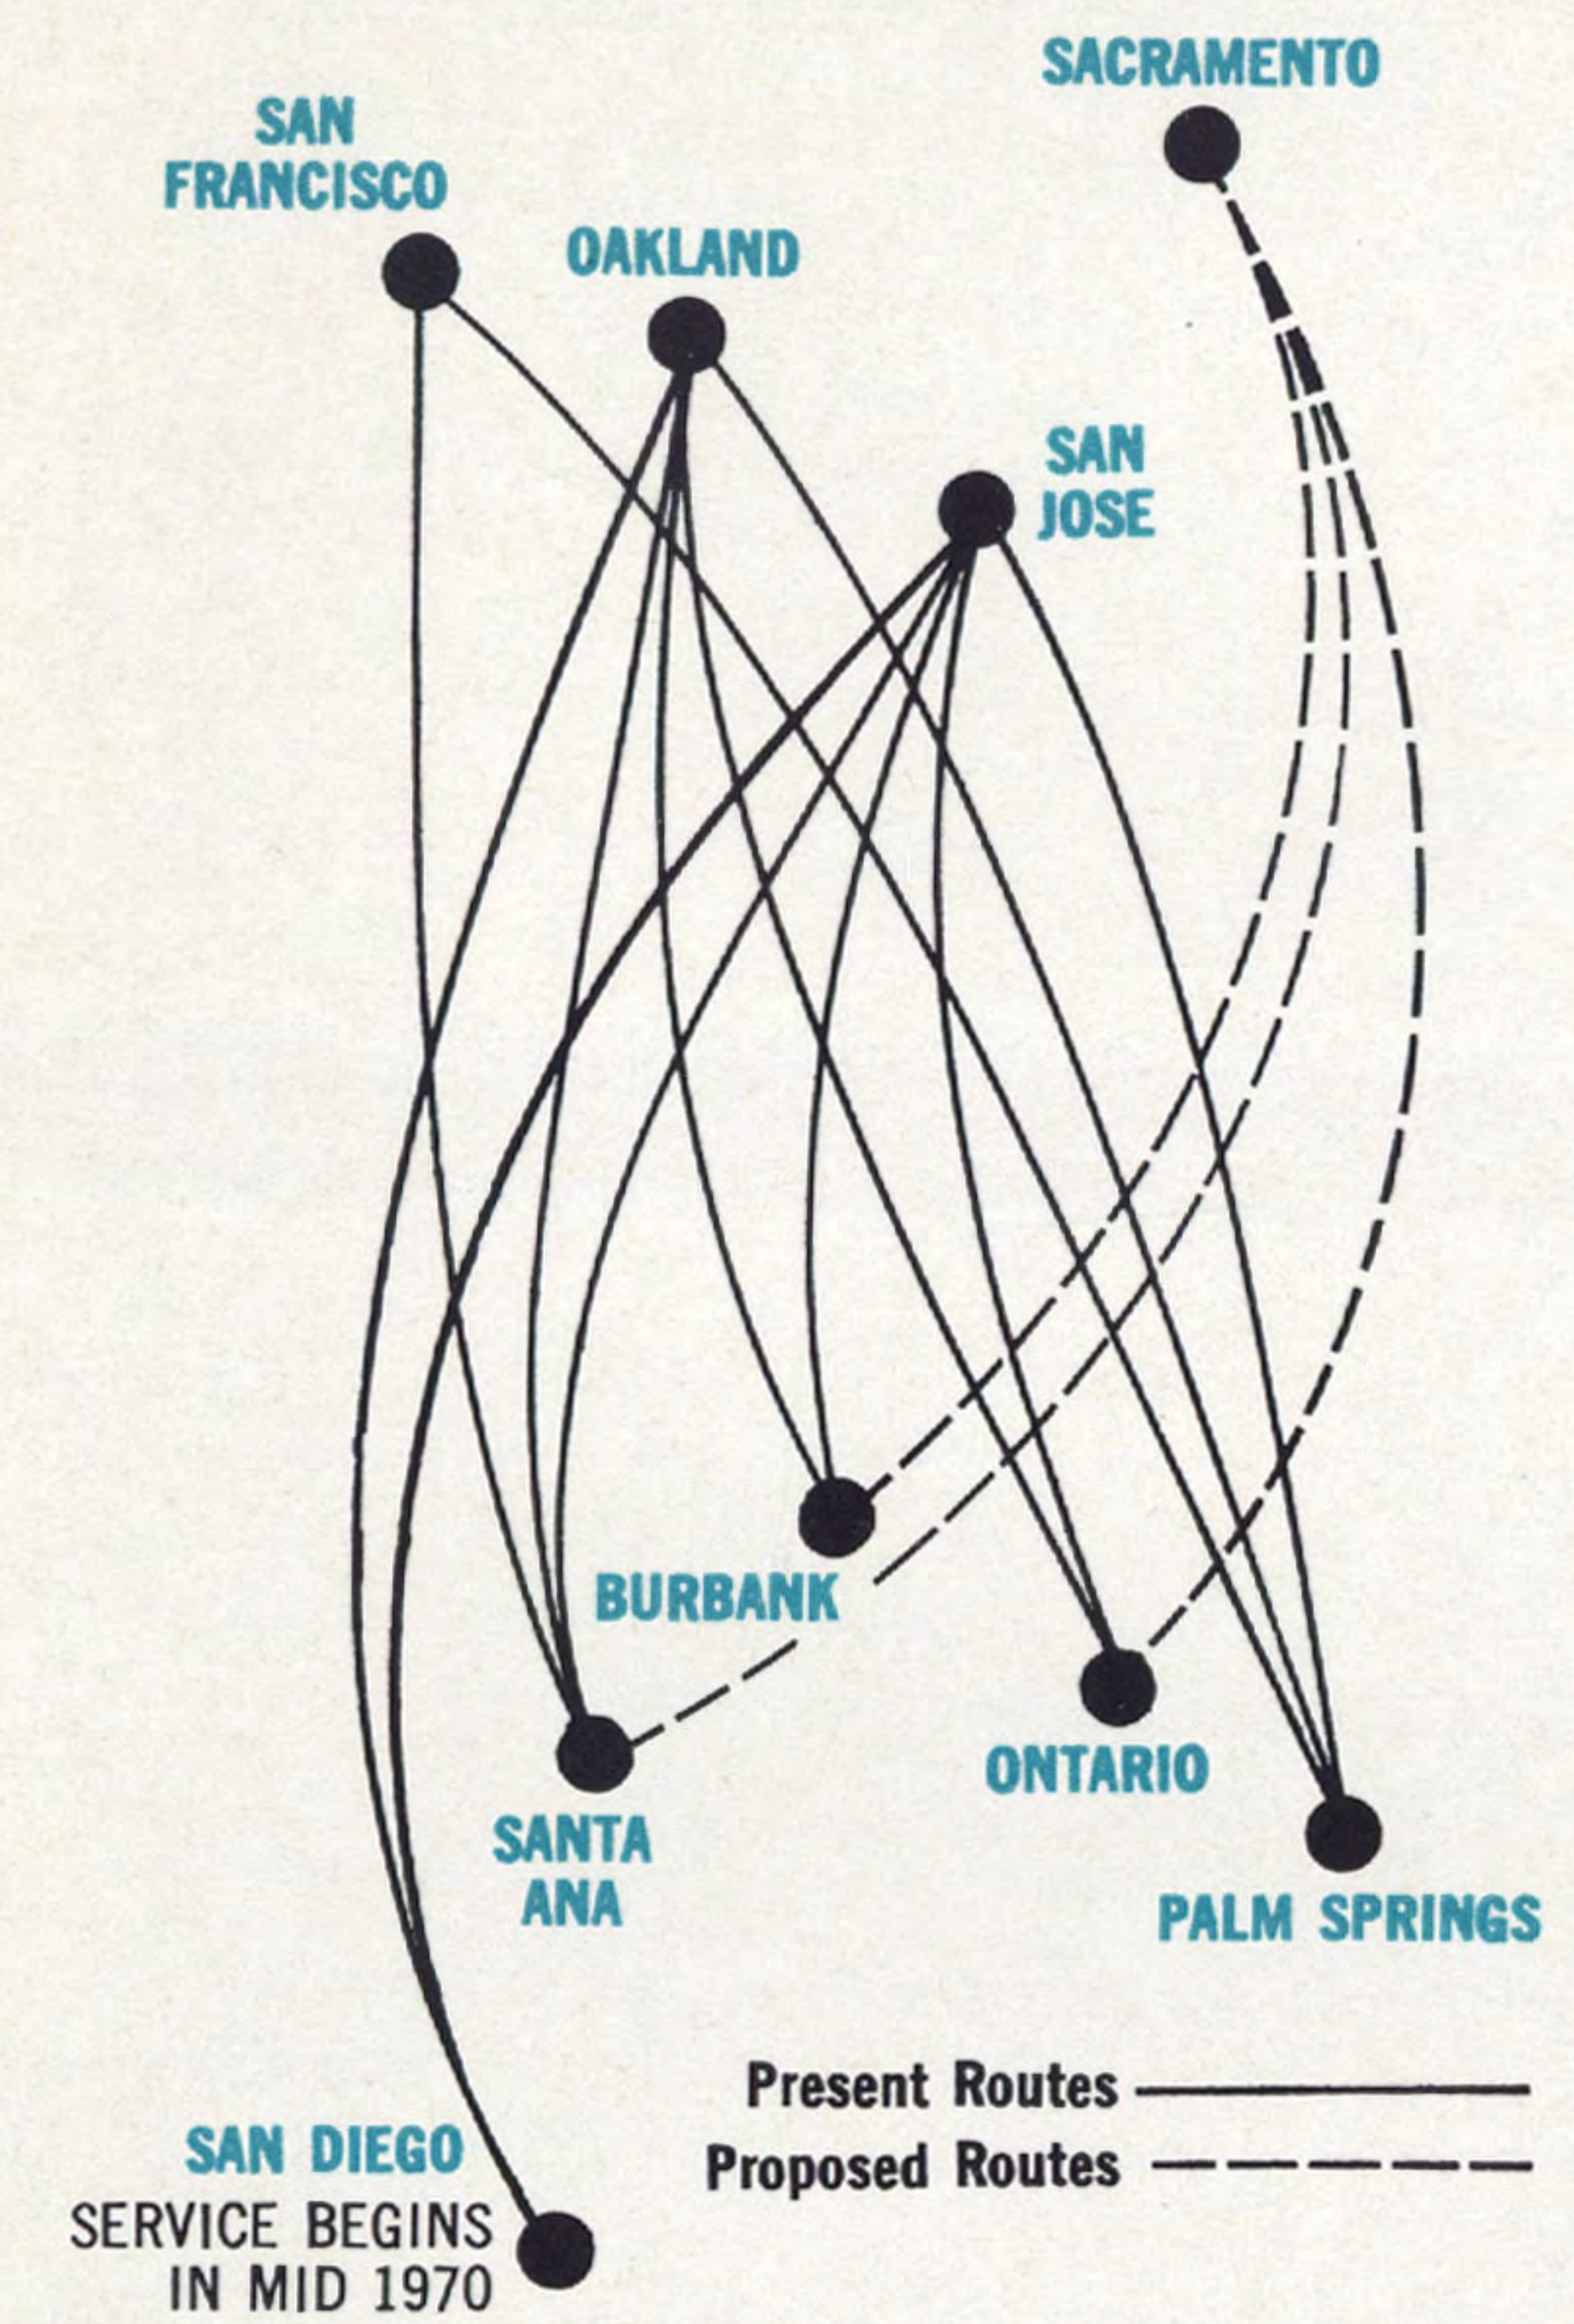

Reservations and Information

Northern California Cities

SAN FRANCISCO (415) 433-2660
OAKLAND (415) 562-8200
SAN JOSE (408) 286-7870

For Other Bay Area Cities
Call ENTERPRISE 1-6346

Southern California Cities

ORANGE COUNTY (714) 540-4550
ONTARIO (714) 983-2743
PALM SPRINGS (714) 327-8556

For Other Southern California Cities Call ZENITH 7-0799

AIR CALIFORNIA
New Family Fares

Air California's new Family Plan can afford the average family of four, traveling as a unit, a savings of 25 to 30%. What's more, these fares are in effect any day of the week and on any flight. For further information consult your local travel agent, or call Air California reservations.

Military Fares

Military personnel on leave may travel at 66²/₃% fare on a space available basis. Consult your Air California agent for details.

Credit Cards

Air California honors American Express, BankAmericard, Carte Blanche, Diners' Club, Barclay Card, Chargex, American Torch Club and Master Charge Card.

Group Sales

Air California maintains sales offices in both Orange County and San Francisco with corporate offices in Orange County. For further information call or write: Air California, 4400 Campus Drive, Newport Beach, 92660.

Air Freight

OAKLAND (415) 562-4940
ORANGE COUNTY (714) 540-6262
SAN FRANCISCO (415) 589-6584
SAN JOSE (408) 286-1570

City Ticket Offices

460 Post Street
San Francisco, California 94102
777 South Main Street Suite 121
Orange, California 92668
(Town and Country Shopping Center)