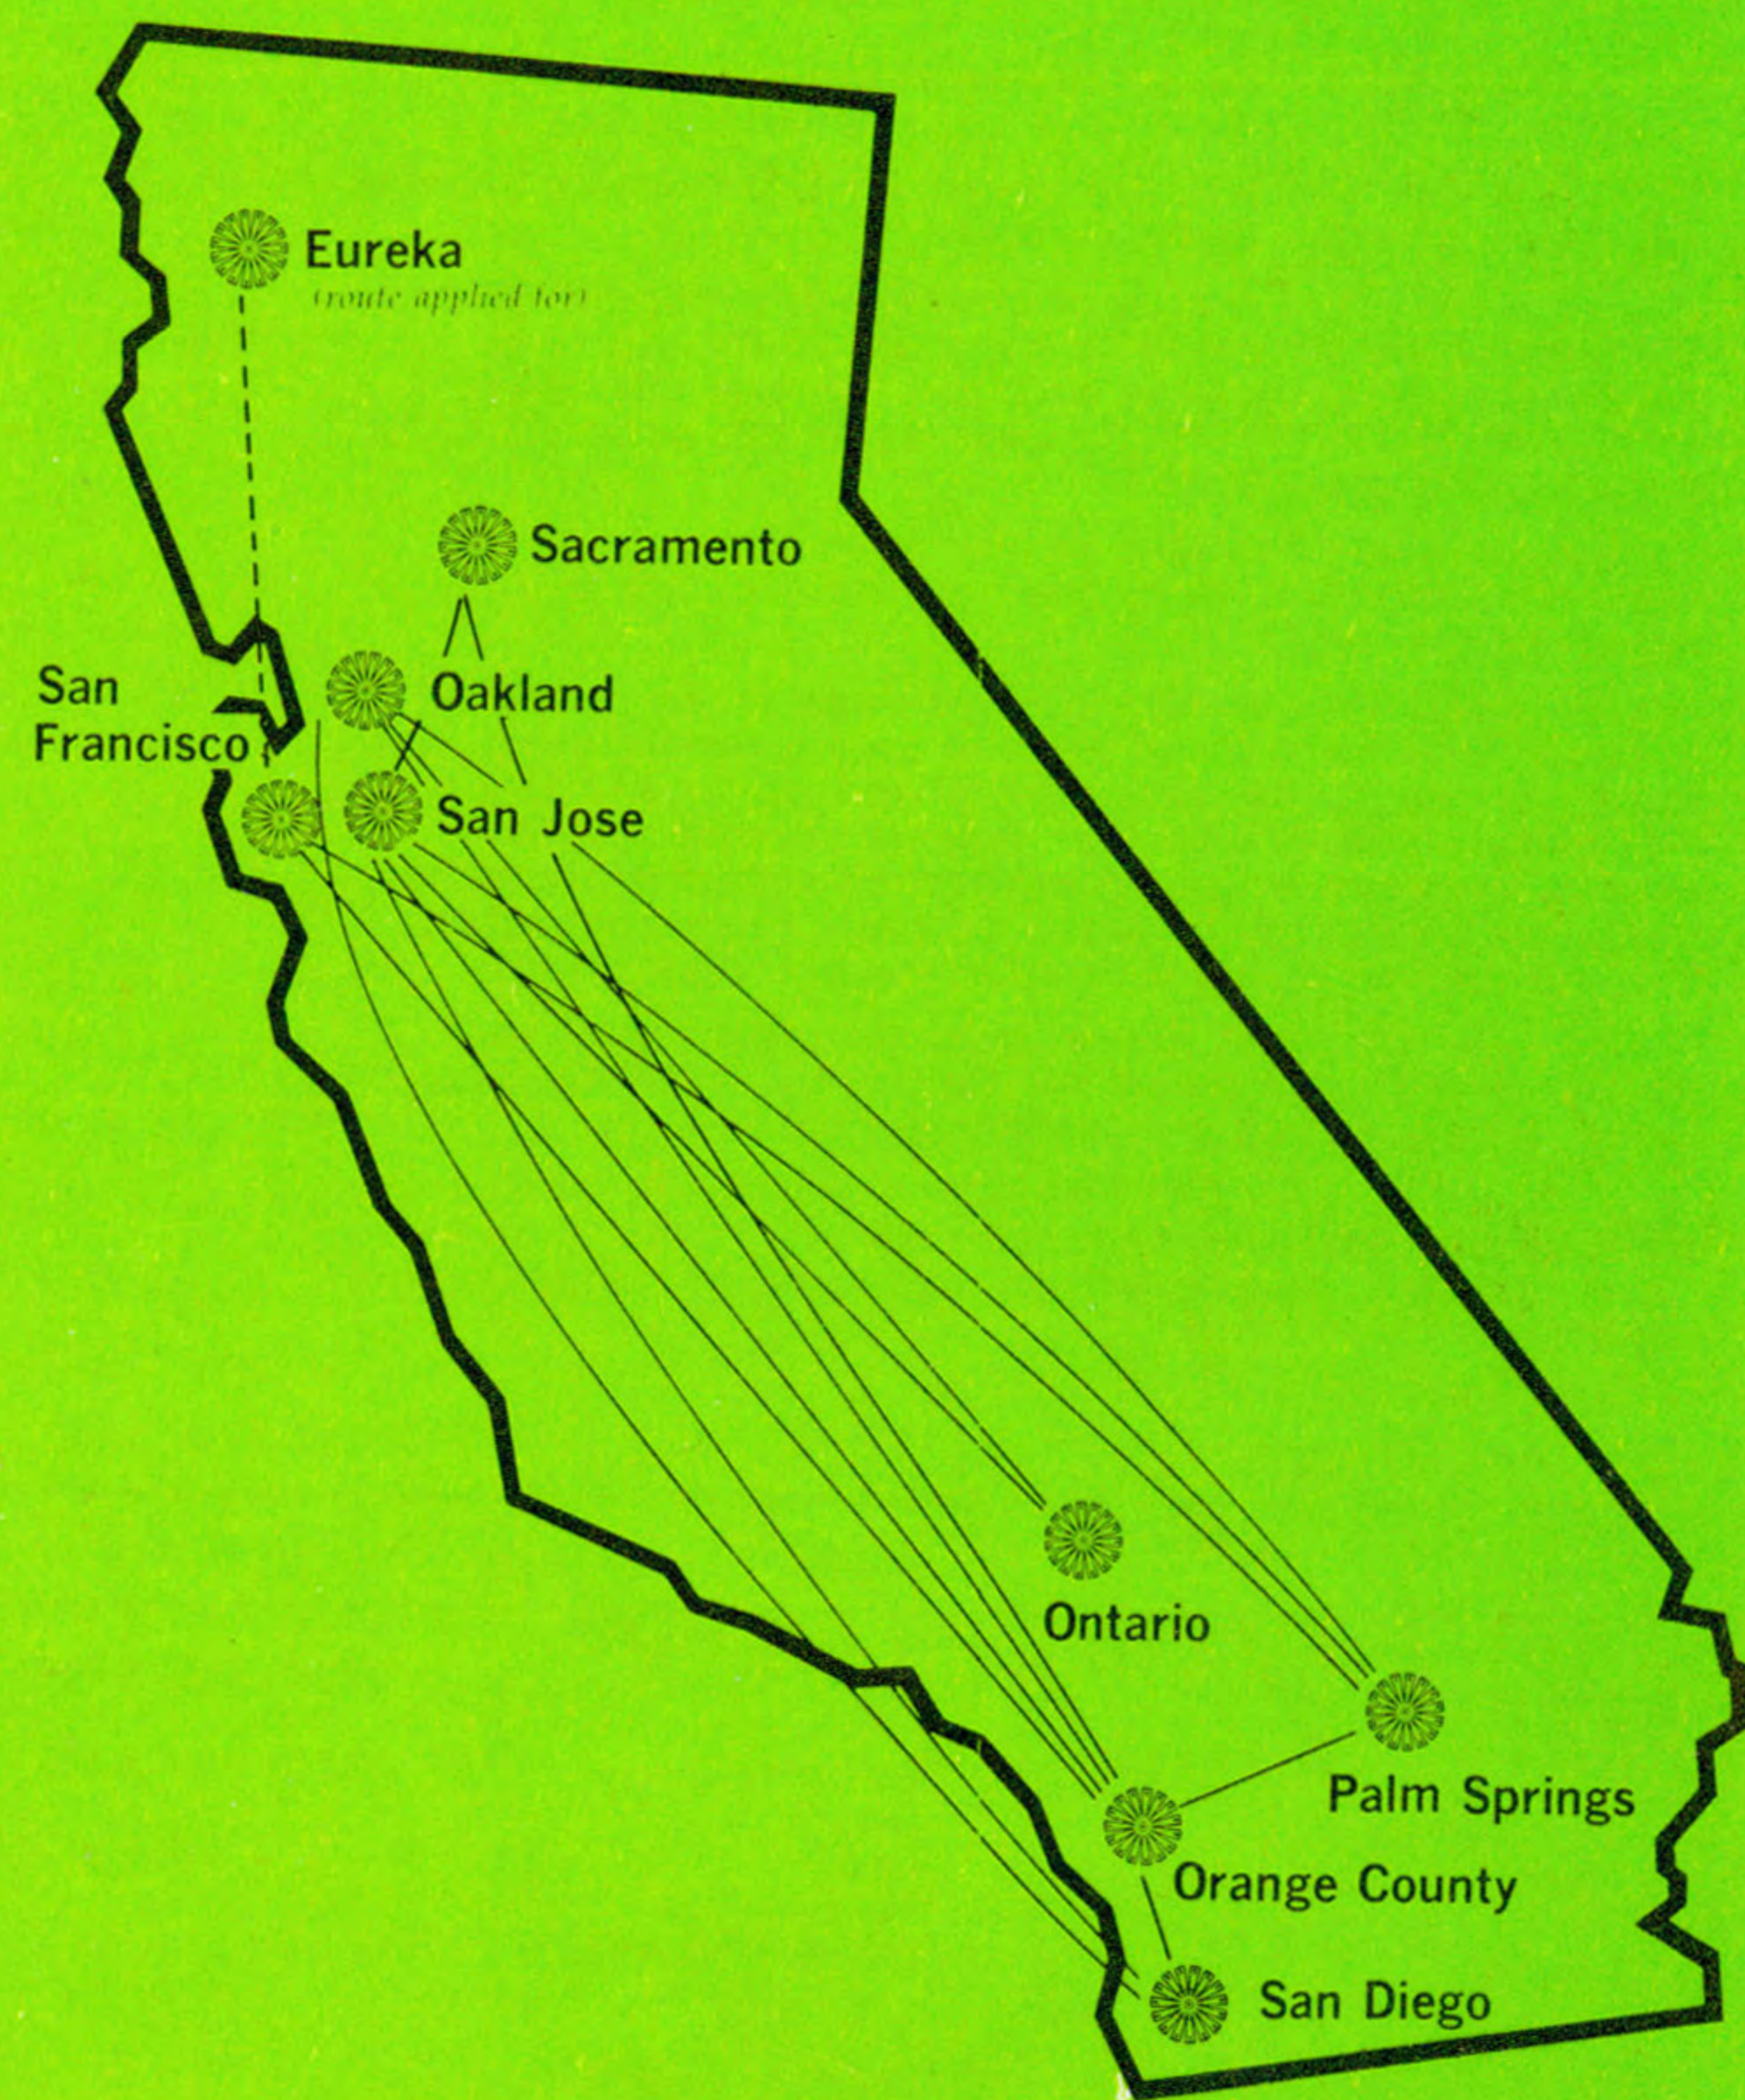

AIR CALIFORNIA

Flight Schedule • Effective December 1, 1971

Sacramento • San Francisco • Orange County • San Jose
Oakland • Palm Springs • San Diego • Ontario

**Sun & Ski on
Air California**

Palm Springs / The Sierras

Ticket Office Locations

- Disneyland Hotel, 1441 S. West St. Anaheim, Calif. 92802 (714) 533-0772
- 777 South Main St., Suite 121, Orange, Calif. 92668 (714) 835-6384
- Senator Hotel, 12th & L Streets, Sacramento, Calif. 95814 (916) 444-7217
- 1026 Third Avenue, San Diego, Calif. 92101 (714) 234-7333
- 460 Post St., San Francisco, Calif. 94102, (415) 433-2101

AIR CALIFORNIA

Flight Schedule • Effective December 1, 1971

Sacramento • San Francisco • Orange County • San Jose
Oakland • Palm Springs • San Diego • Ontario

**Sun & Ski on
Air California**

Palm Springs/ The Sierras