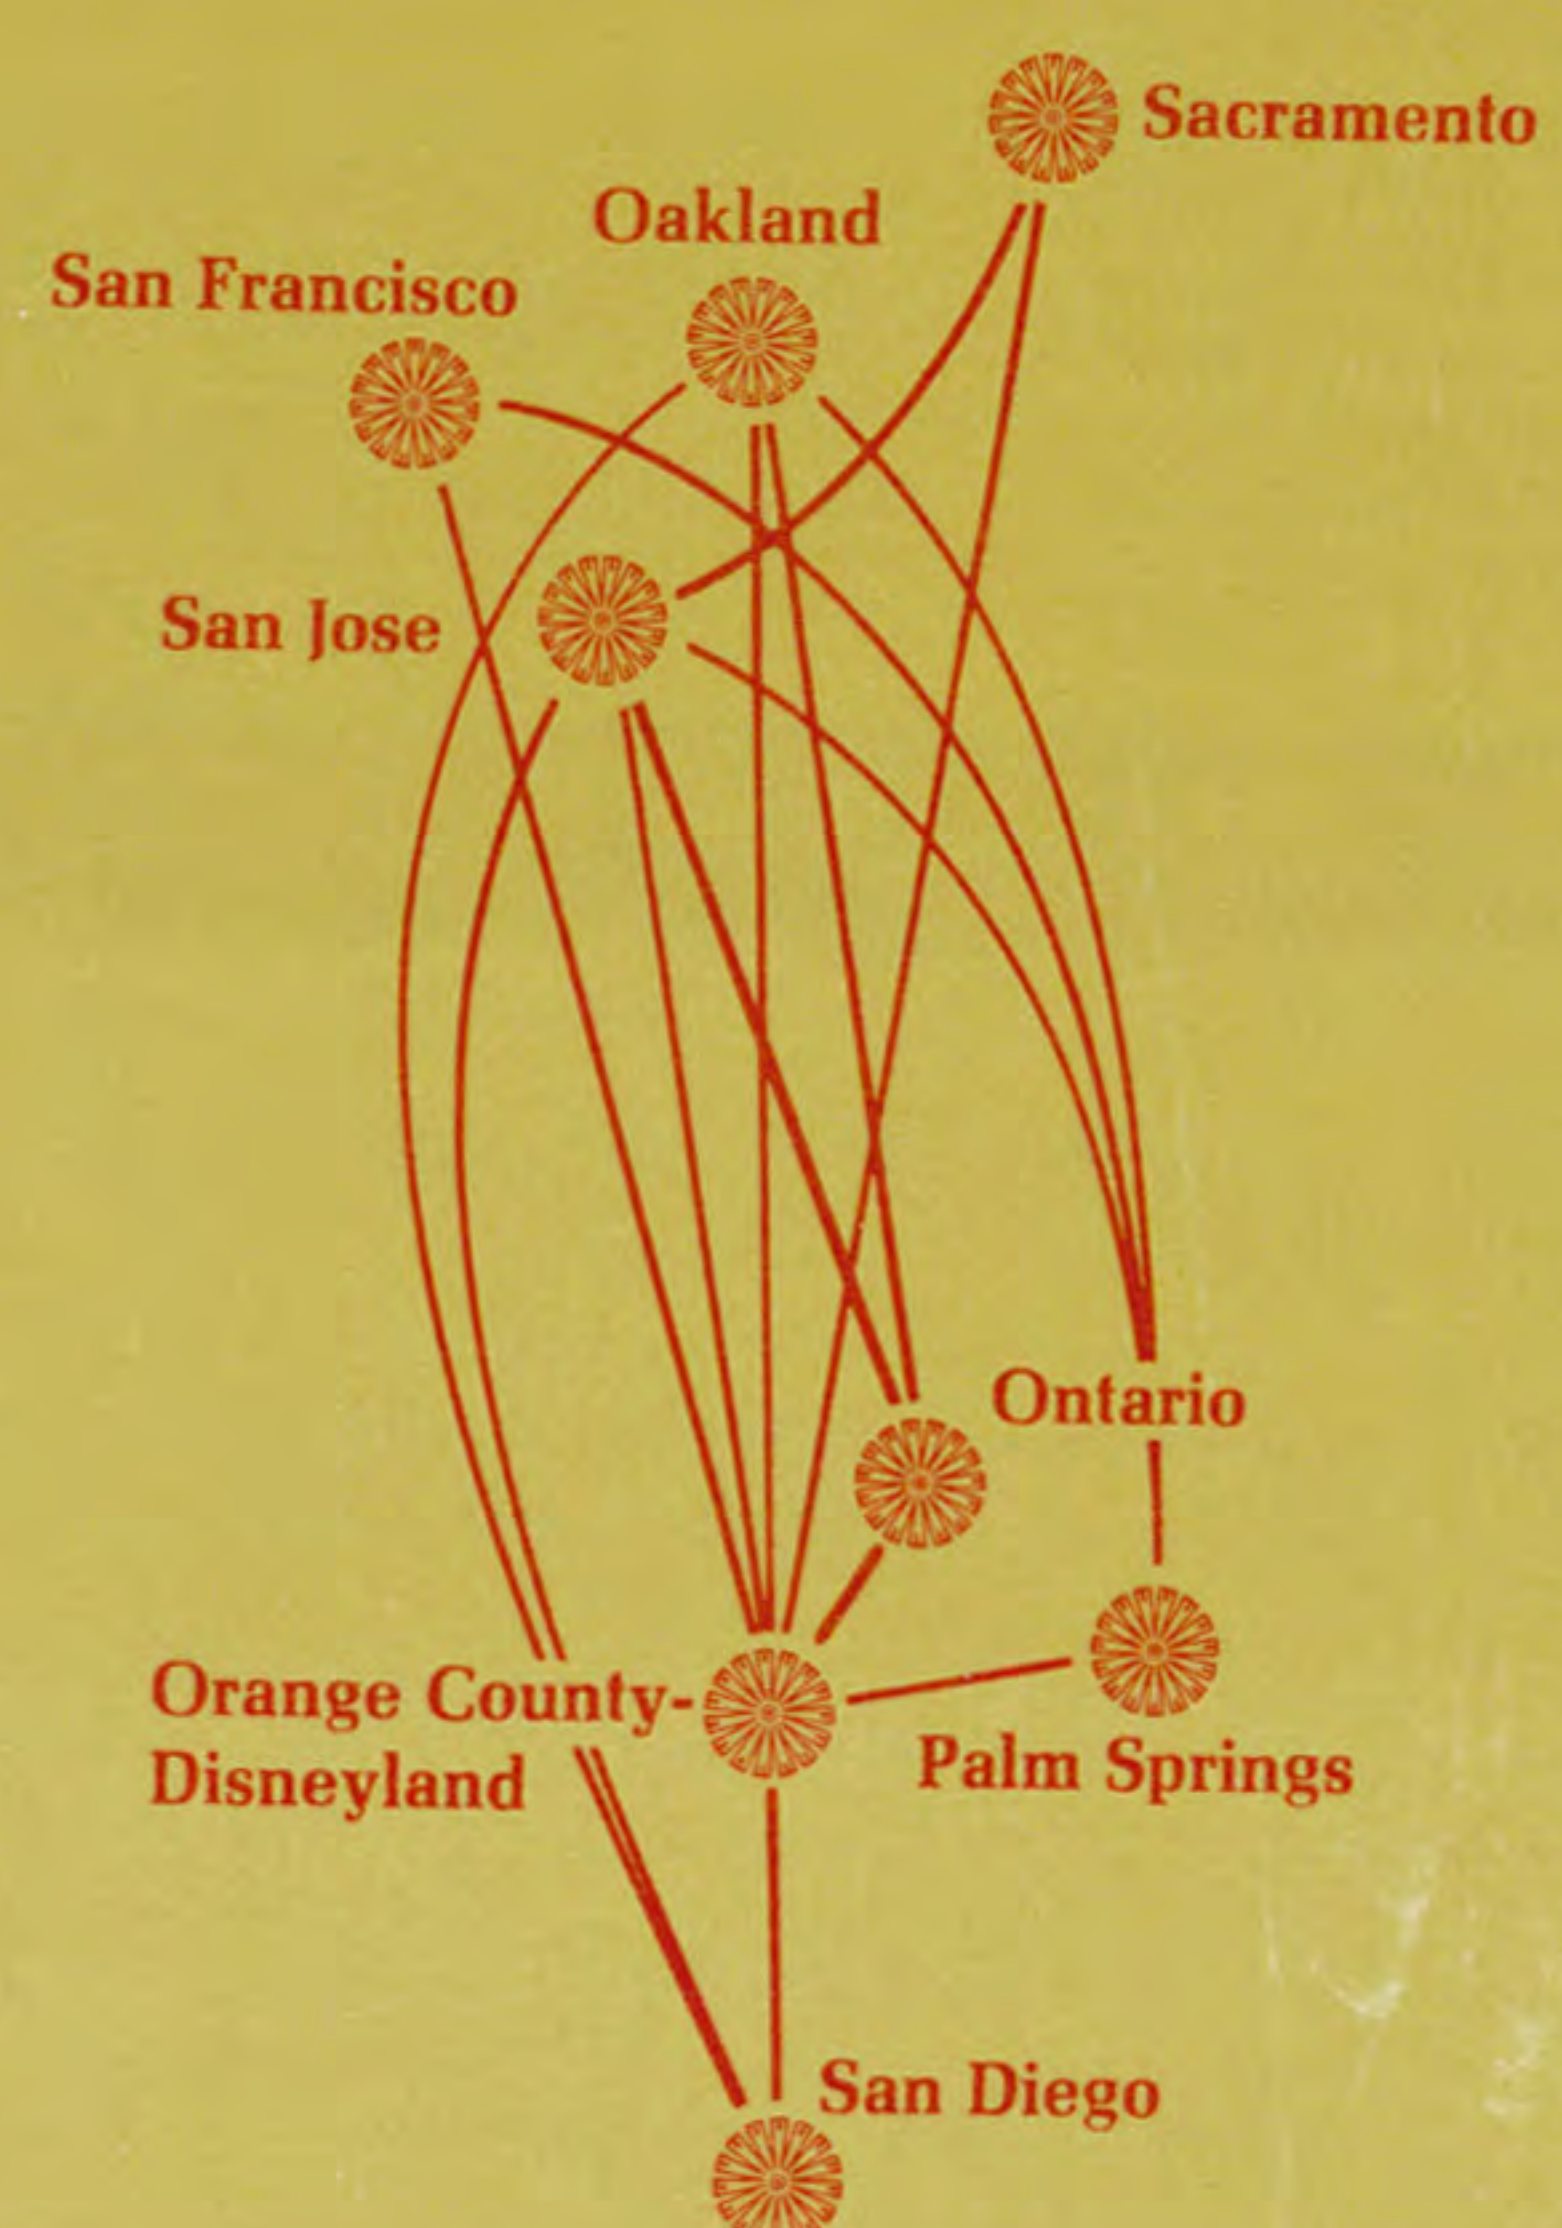

Reservation Numbers: for information and reservations for the following cities call

COLTON (714) 825-6900
DISNEYLAND/
ORANGE COUNTY (714) 540-4550
DOWNEY (213) 924-3313
LAGUNA (714) 494-7595
LOS ANGELES (213) 627-5401
ONTARIO (714) 983-2743
PALM SPRINGS (714) 327-8556
SAN DIEGO (714) 235-7301
SACRAMENTO (916) 927-4291
SAN FRANCISCO (415) 433-2660
SAN MATEO (415) 591-9611
SAN JOSE (408) 286-7870
OAKLAND (415) 562-8200