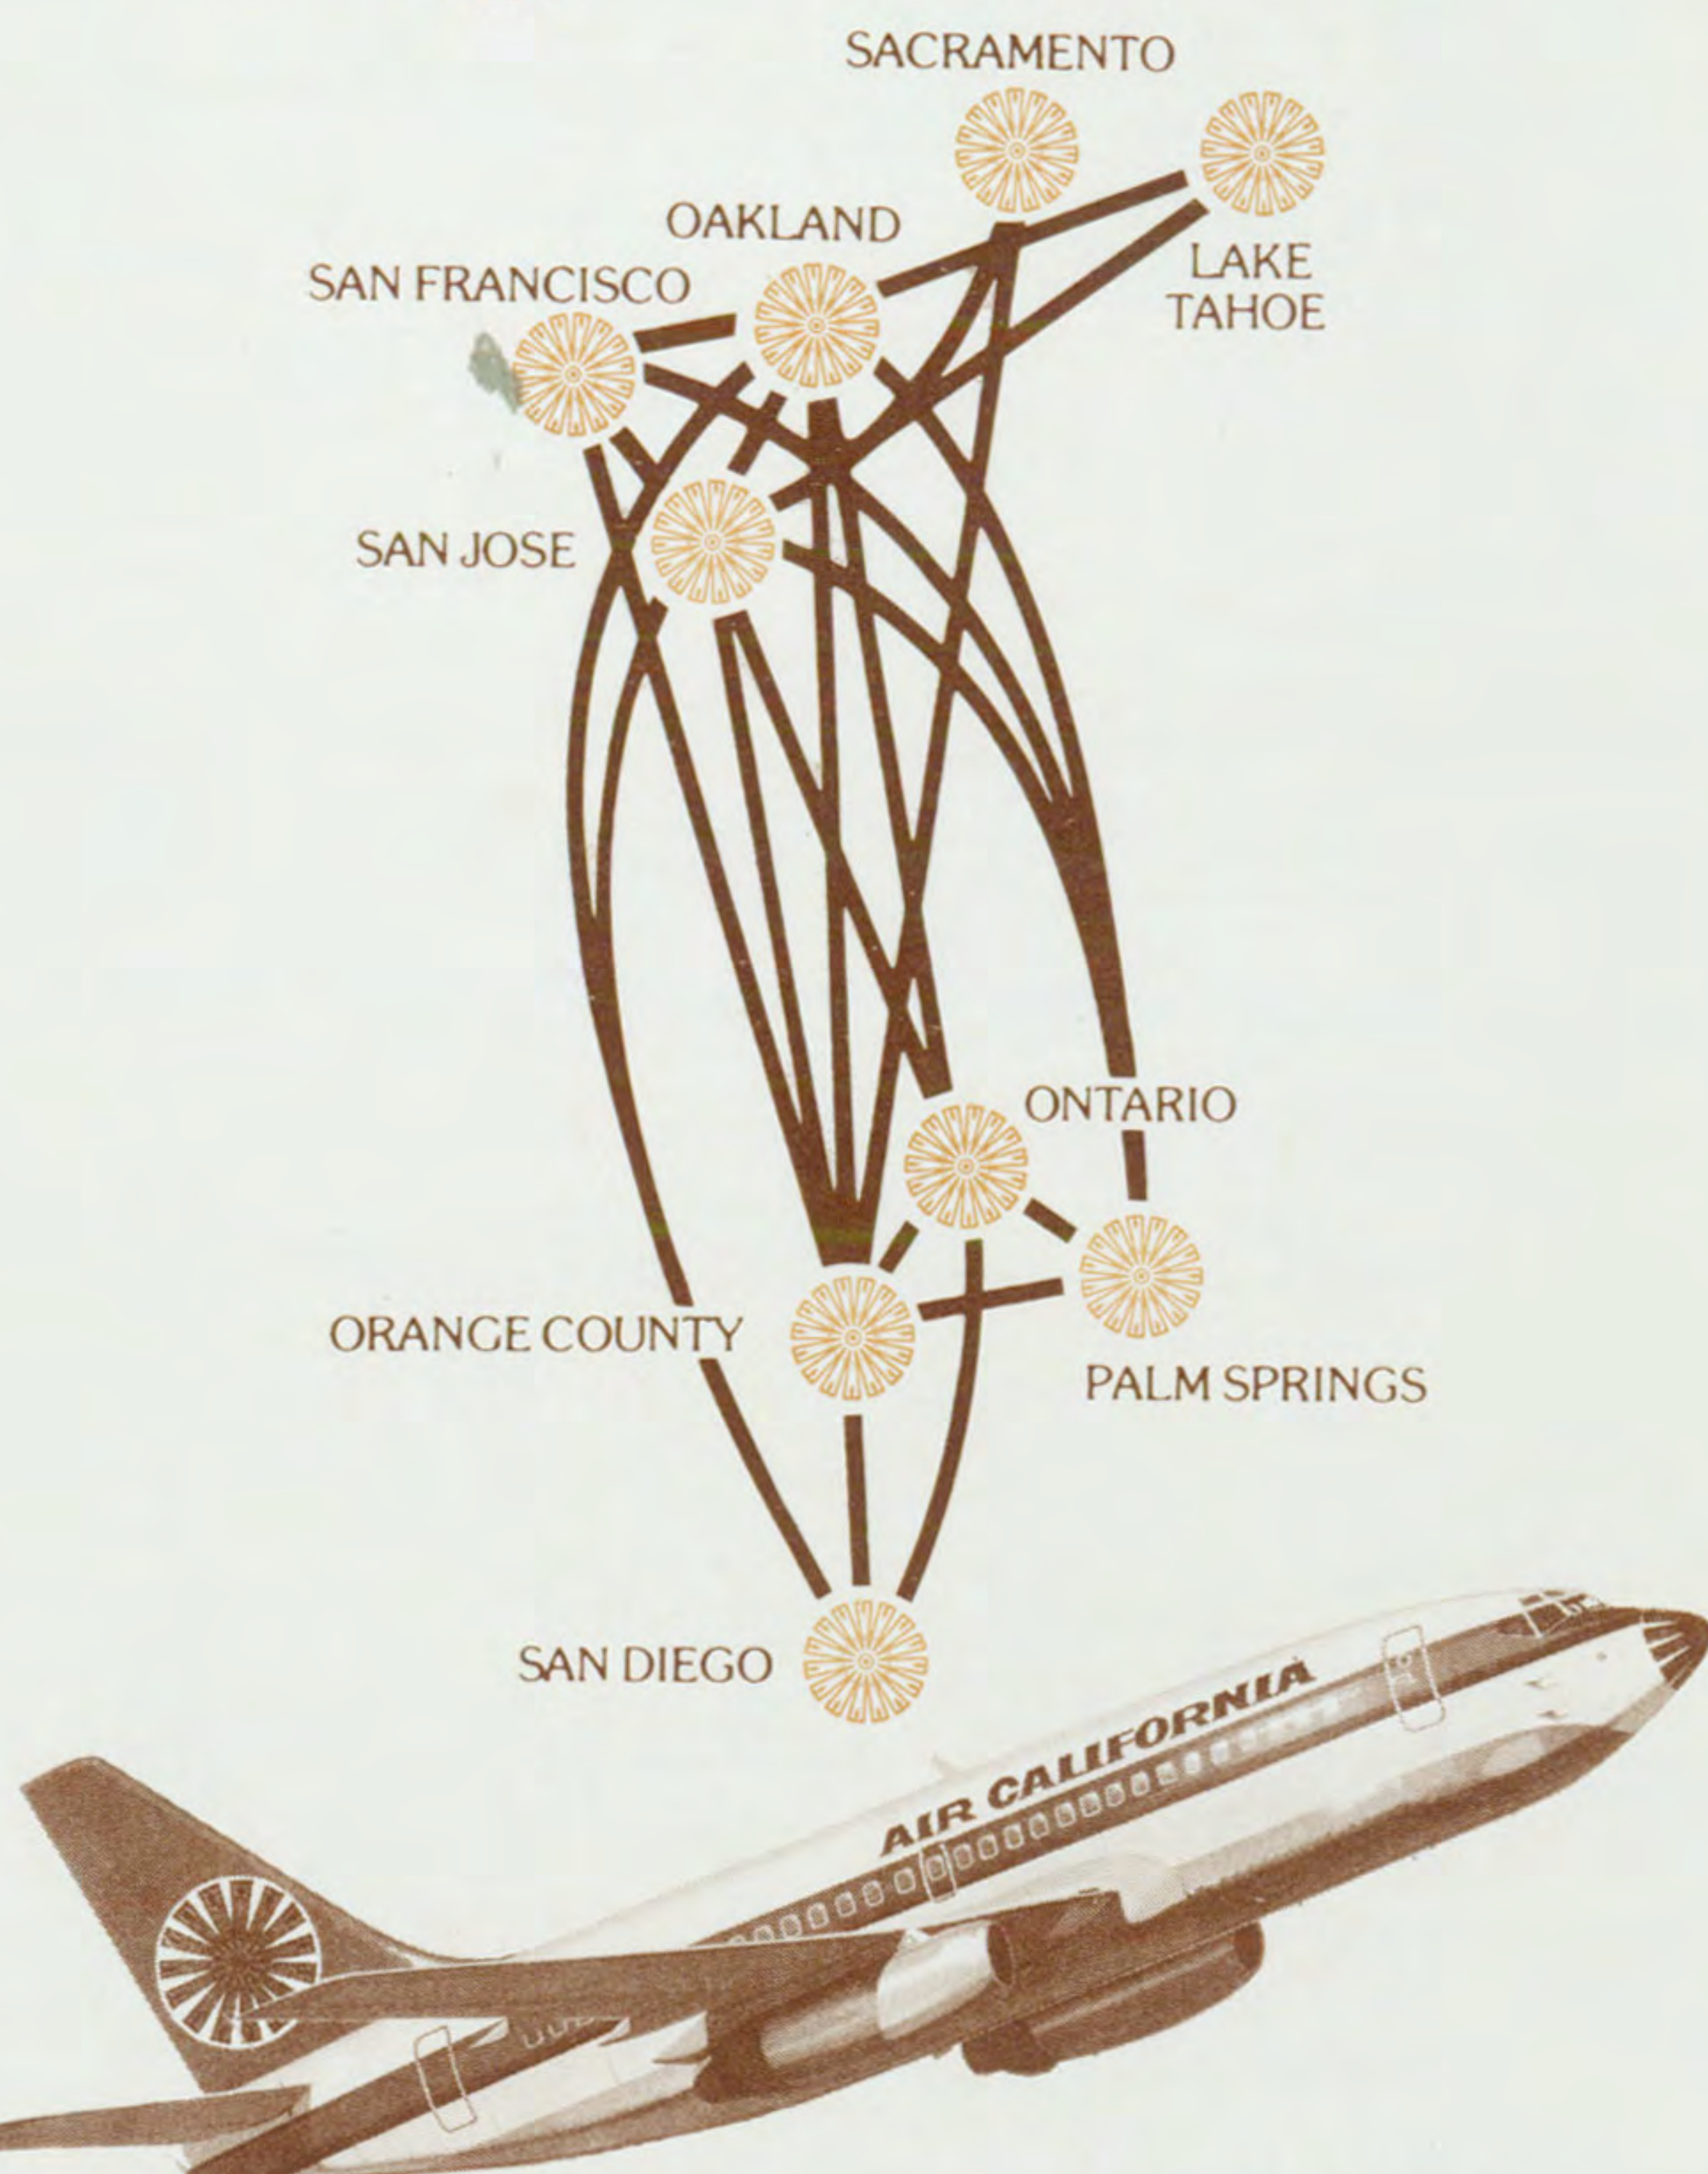

ONTARIO (ONT)

to Lake Tahoe ..... section 11
to Oakland ..... section 9
to Palm Springs ..... section 22
to Sacramento ..... section 10
to San Diego ..... section 16
to San Jose ..... section 8

ORANGE COUNTY (SNA)

to Lake Tahoe ..... section 5
to Oakland ..... section 3
to Palm Springs ..... section 6
to Sacramento ..... section 4
to San Diego ..... section 7
to San Francisco ..... section 1
to San Jose ..... section 2

PALM SPRINGS (PSP)

to Oakland ..... section 25
to Ontario ..... section 22
to Orange County ..... section 6
to San Diego ..... section 19
to San Francisco ..... section 23
to San Jose ..... section 24
to Lake Tahoe ..... section 26

SACRAMENTO (SMF)

to Ontario ..... section 10
to Orange County ..... section 4
to San Diego ..... section 17
to San Jose ..... section 13

SAN DIEGO (SAN)

to Lake Tahoe ..... section 18
to Oakland ..... section 15
to Ontario ..... section 16
to Orange County ..... section 7
to Palm Springs ..... section 19
to Sacramento ..... section 17
to San Jose ..... section 14

SAN FRANCISCO (SFO)

to Lake Tahoe ..... section 20
to Orange County ..... section 1
to Palm Springs ..... section 23

SAN JOSE (SJC)

to Lake Tahoe ..... section 12
to Ontario ..... section 8
to Orange County ..... section 2
to Palm Springs ..... section 24
to Sacramento ..... section 13
to San Diego ..... section 14

AIR CALIFORNIA

We're easy to take.

For Reservations and Information please call your Travel Agent or the Air California number nearest you.

Anaheim (714) 752-1000	Palm Springs (714) 327-8556
Colton (714) 825-6900	Palo Alto (415) 591-9611
Disneyland/Orange County (714) 752-1000	Riverside / San Bernardino (714) 825-6900
Downey (213) 924-3313	Sacramento (916) 446-6181
El Monte (213) 444-4501	Salinas (408) 424-5737
Fremont (415) 862-2441	San Clemente (714) 496-6000
Laguna (714) 496-6000	San Diego (714) 298-8100
Lake Tahoe (702) 588-5471	San Francisco (415) 433-2660
Livermore (415) 862-2441	San Jose (408) 286-7870
Los Angeles (213) 627-5401	San Mateo (415) 591-9611
Monterey (408) 373-6161	Santa Cruz (408) 688-7000
Newport Beach (714) 752-1000	Santa Ana (714) 752-1000
Oakland (415) 562-8200	Santa Rosa (707) 795-0031
Ontario (714) 983-2743	Vista (714) 758-3000
	Walnut Creek (415) 938-3800

Your travel agent can arrange Air California reservations.

AIR CALIFORNIA

FLIGHT SCHEDULE

Effective September 7, 1977

It's easier because we're with you all the way . . .

- Direct service between Ontario and Sacramento
- The only non-stops between San Jose and San Diego
- New Bay Area Easy Sunjet Tour
- Convenient flights and lowest fares to Lake Tahoe

Serving San Diego, Orange County, Palm Springs, Ontario, Sacramento, San Francisco, Oakland, San Jose and Lake Tahoe.

3 Orange County to Oakland $29.20 Oakland to Orange County

Flight #	Leave	Arrive	# Stops	Flight #	Leave	Arrive	# Stops
Monday thru Thursday							
209	8:35A	9:40A	0	202	7:00A	8:05A	0
217	10:10A	11:42A	1	216	10:10A	11:45A	1
229	12:30P	2:02P	1	224	12:00N	1:35P	1
245	4:20P	5:25P	0	236	2:00P	3:05P	0
267	8:15P	9:20P	0	256	6:25P	7:30P	0
Friday							
209	8:35A	9:40A	0	202	7:00A	8:05A	0
227	12:15P	1:20P	0	216	10:10A	11:45A	1
233	1:45P	2:50P	0	228	12:00N	1:05P	0
245	4:20P	5:25P	0	236	2:00P	3:05P	0
271	8:20P	9:25P	1	250	5:10P	6:15P	0
269	8:45P	9:50P	0	262	7:10P	8:15P	0
Saturday							
209	8:35A	9:40A	0	202	7:00A	8:05A	0
217	10:10A	11:42A	1	216	10:10A	11:45A	1
+243	4:00P	5:32P	1	+630	1:00P	2:35P	1
353/451	6:10P	7:47P	0	+252	6:00P	7:05P	0
+265	8:00P	9:05P	0				
Sunday							
+611	9:40A	11:12A	1	+606	8:10A	9:45A	1
+227	12:15P	1:20P	0	+228	12:00N	1:05P	0
+233	1:45P	2:50P	0	+236	2:00P	3:05P	0
245	4:20P	5:25P	0	250	5:10P	6:15P	0
269	8:45P	9:50P	0	262	7:10P	8:15P	0
273	9:40P	11:07P	1