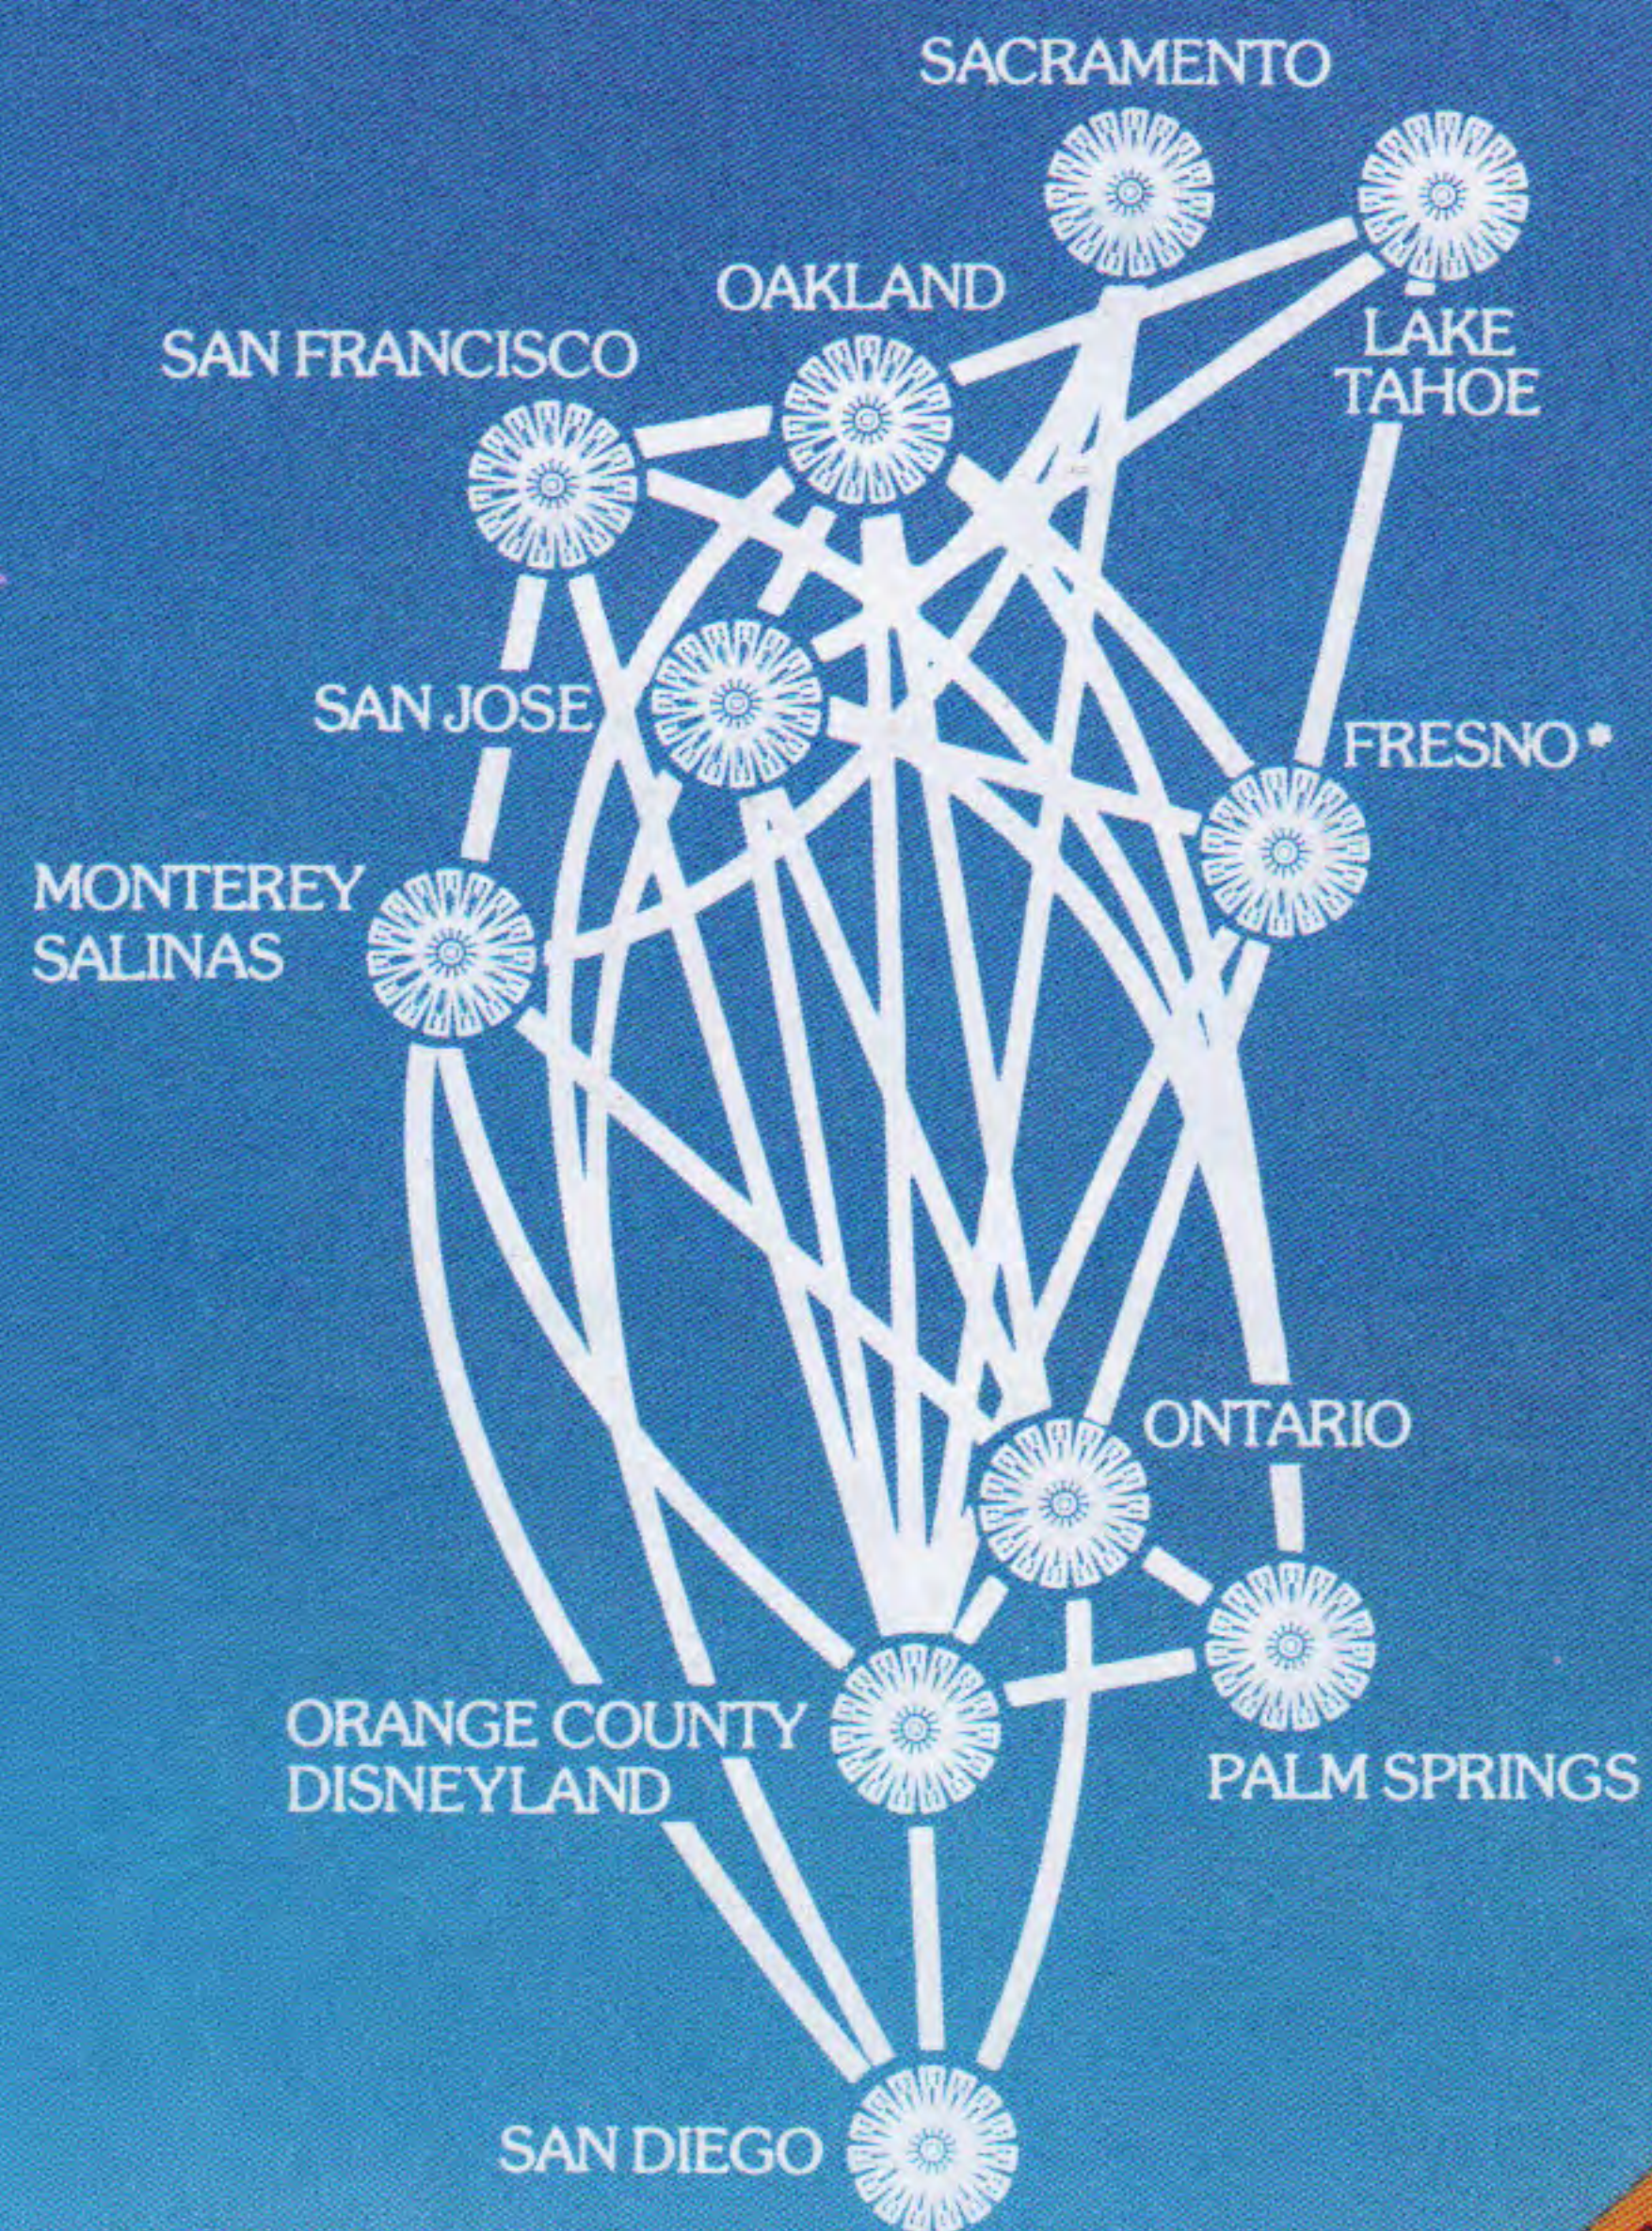

# AIR CALIFORNIA

---

## TIME TABLE

Effective July 15, 1978

SERVING LAKE TAHOE, MONTEREY, OAKLAND, ONTARIO,  
ORANGE COUNTY, PALM SPRINGS, SACRAMENTO,  
SAN DIEGO, SAN FRANCISCO AND SAN JOSE.

Ask about Air California's  
Sunjet Tours to  
Monterey, Disneyland,  
the Bay Area, Lake Tahoe  
and San Diego.

# AIR CALIFORNIA

**TIME TABLE**  
Effective July 15, 1978

SERVING LAKE TAHOE, MONTEREY, OAKLAND, ONTARIO,  
ORANGE COUNTY, PALM SPRINGS, SACRAMENTO,  
SAN DIEGO, SAN FRANCISCO AND SAN JOSE.