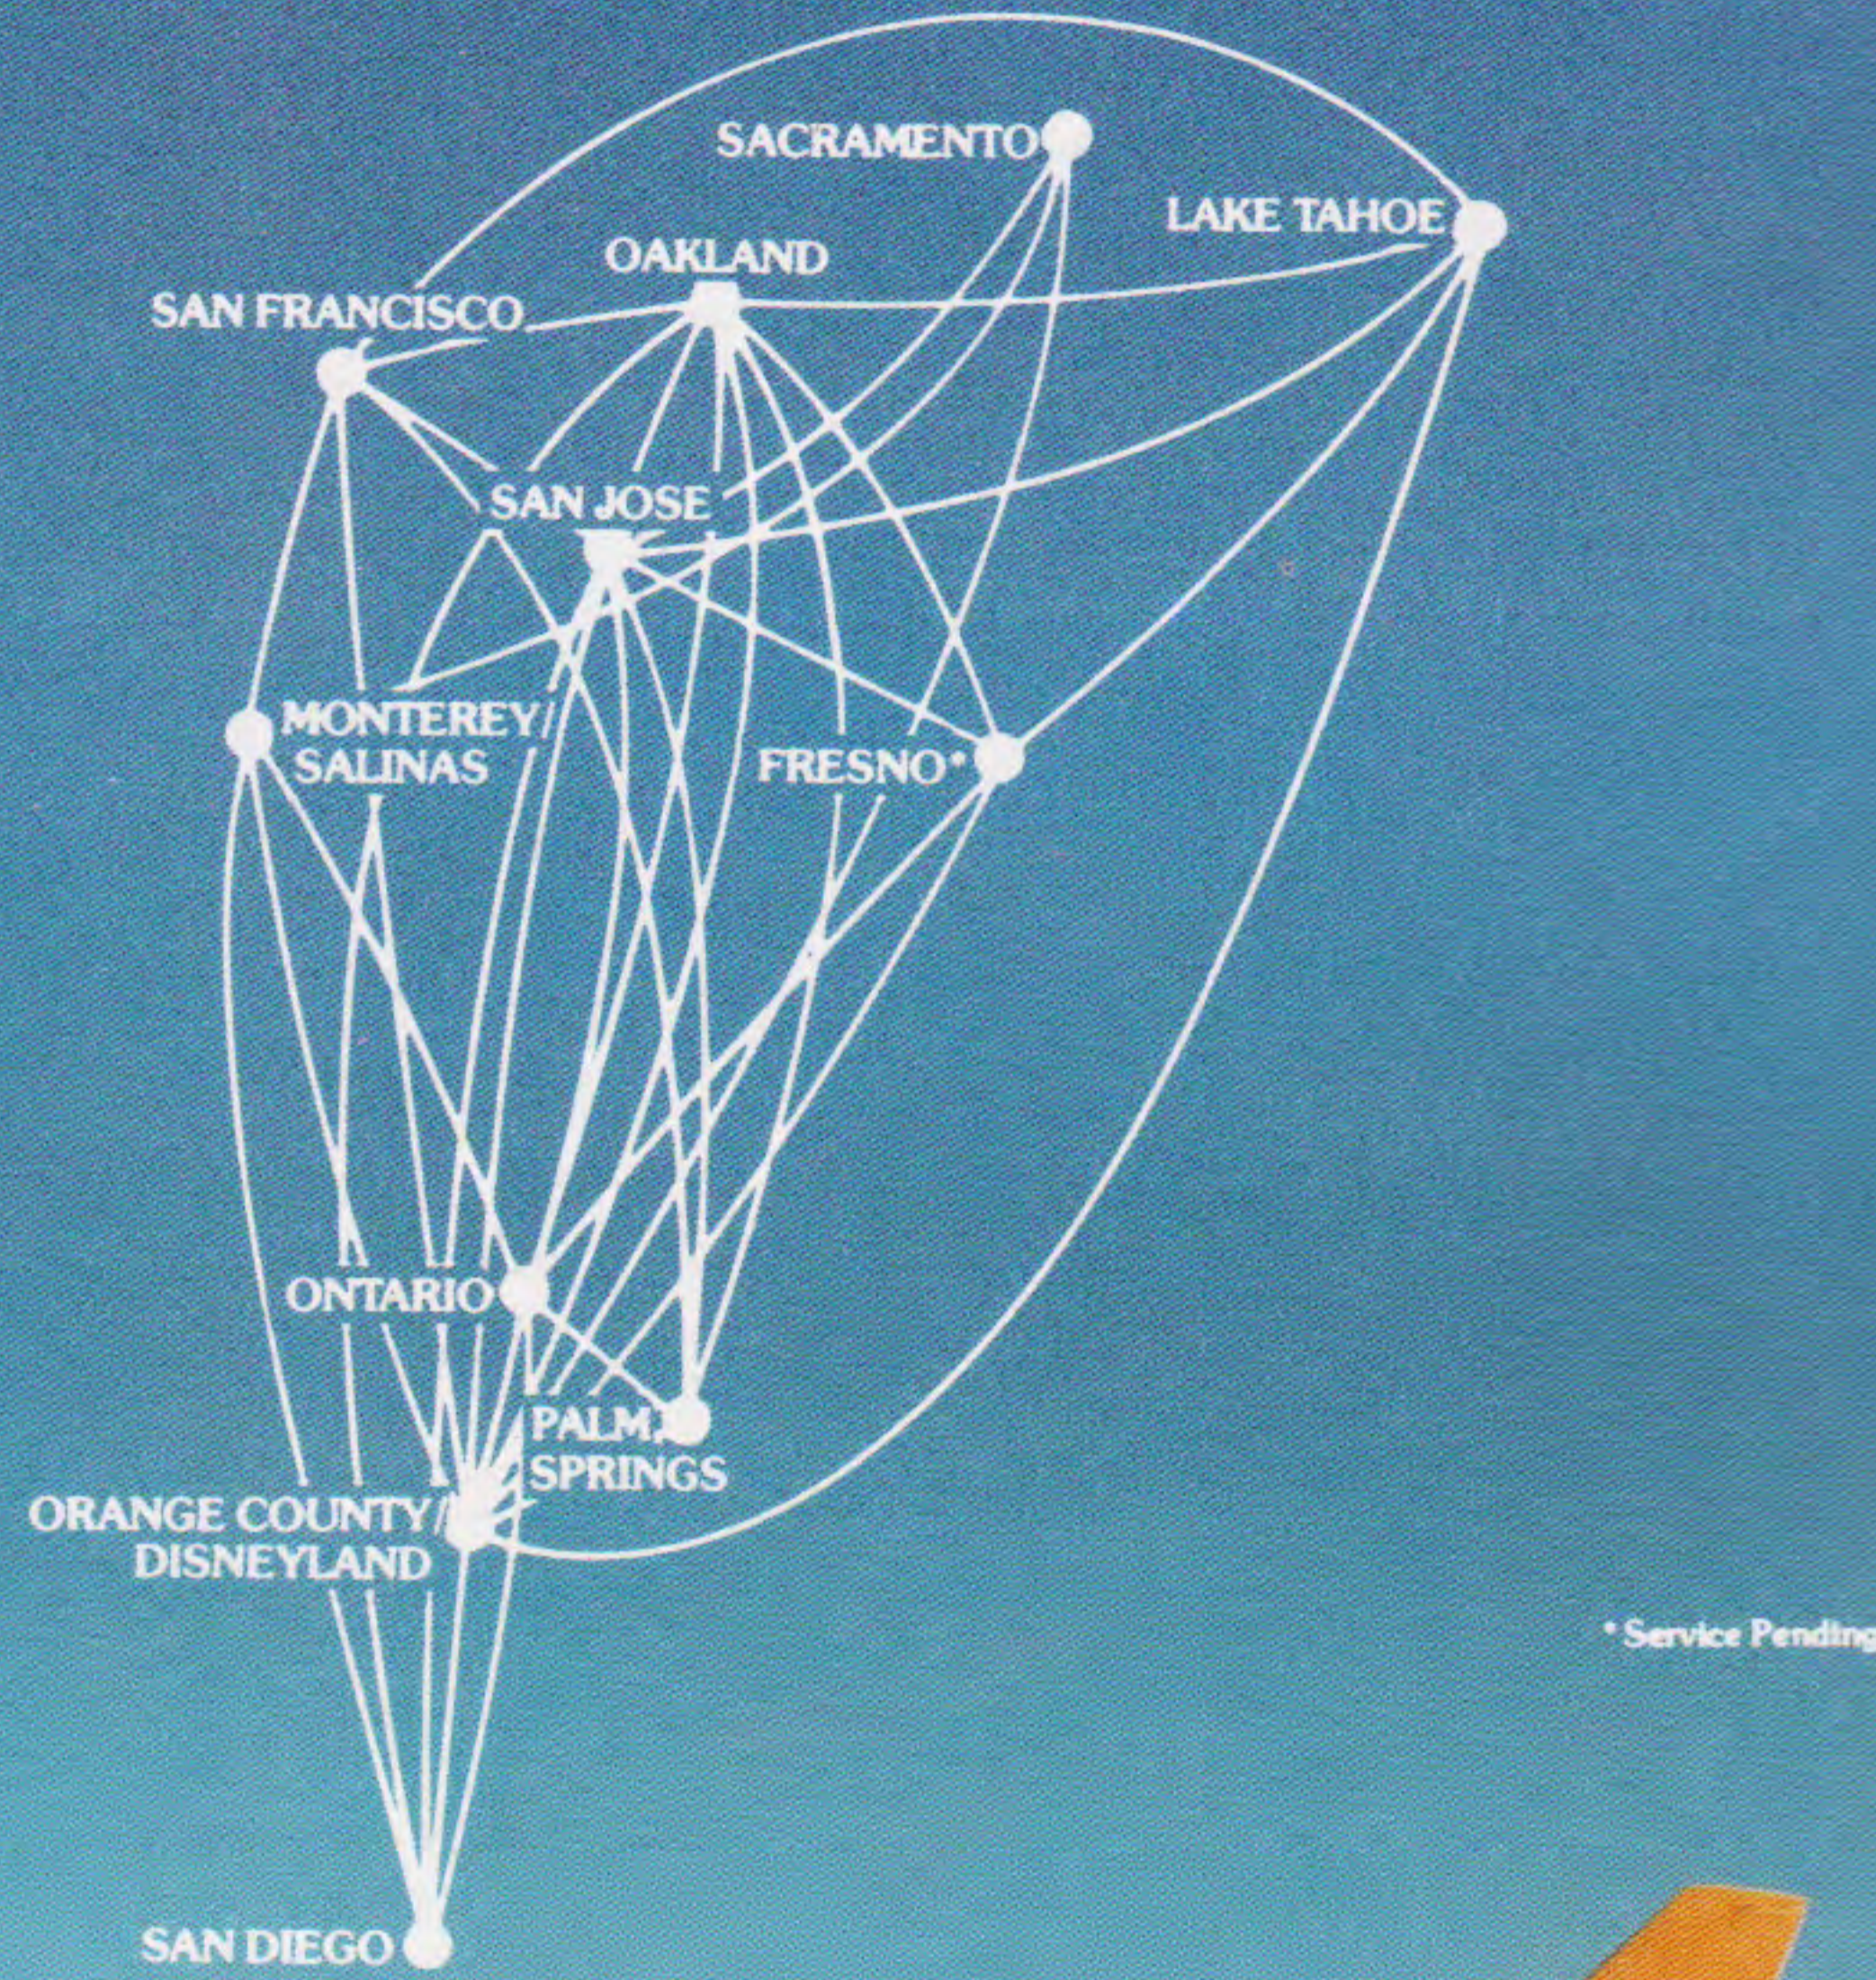


AIR CALIFORNIA

TIMETABLE

Effective September 5, 1978

SERVING LAKE TAHOE, MONTEREY/SALINAS, OAKLAND,
ONTARIO, ORANGE COUNTY, PALM SPRINGS, SACRAMENTO,
SAN DIEGO, SAN FRANCISCO AND SAN JOSE.

TIMETABLE

Effective September 5, 1978

Ask about Air California's Sunjet Tours to Monterey, Disneyland, the Bay Area, Lake Tahoe and San Diego.

Your travel agent can arrange Air California reservations.

SERVING LAKE TAHOE, MONTEREY/SALINAS, OAKLAND, ONTARIO, ORANGE COUNTY, PALM SPRINGS, SACRAMENTO, SAN DIEGO, SAN FRANCISCO AND SAN JOSE.