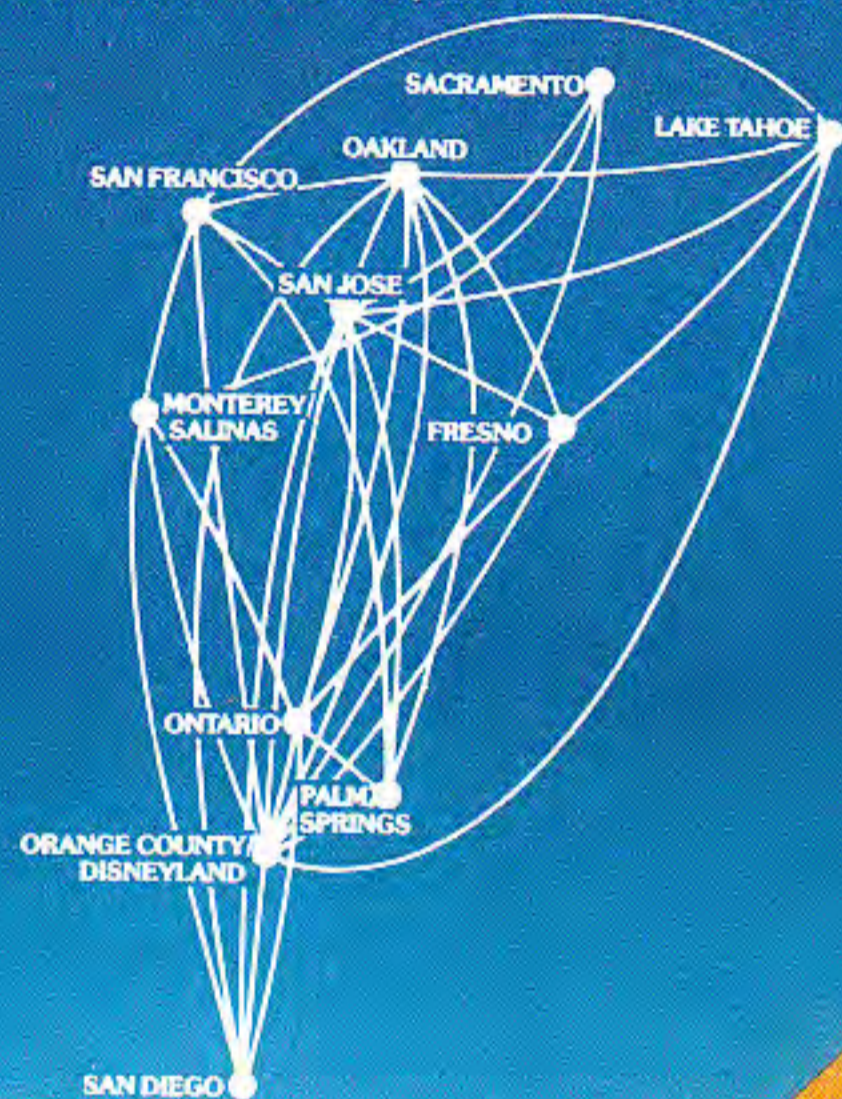

AIR CALIFORNIA

TIMETABLE

Effective November 1, 1978

SERVING FRESNO, LAKE TAHOE, MONTEREY/SALINAS,
OAKLAND, ONTARIO, ORANGE COUNTY, PALM SPRINGS,
SACRAMENTO, SAN DIEGO, SAN FRANCISCO AND SAN JOSE.

Fly Air California for the best California has to offer.

We've got connections across the USA.
Now Air California can be your California link with
major airlines serving cities all over the nation.
You buy just one ticket through any airline or Travel
Agent and our nationwide computer network takes
care of everything, including flight reservations and
automatic transfer of your baggage all the way
through to your destination. For business or pleasure,
Air California is the easy California connection.

Your Travel Agent can arrange Air California reservations.

AIR CALIFORNIA

TIMETABLE

Effective November 1, 1978

SERVING FRESNO, LAKE TAHOE, MONTEREY/SALINAS,
OAKLAND, ONTARIO, ORANGE COUNTY, PALM SPRINGS,
SACRAMENTO, SAN DIEGO, SAN FRANCISCO AND SAN JOSE.