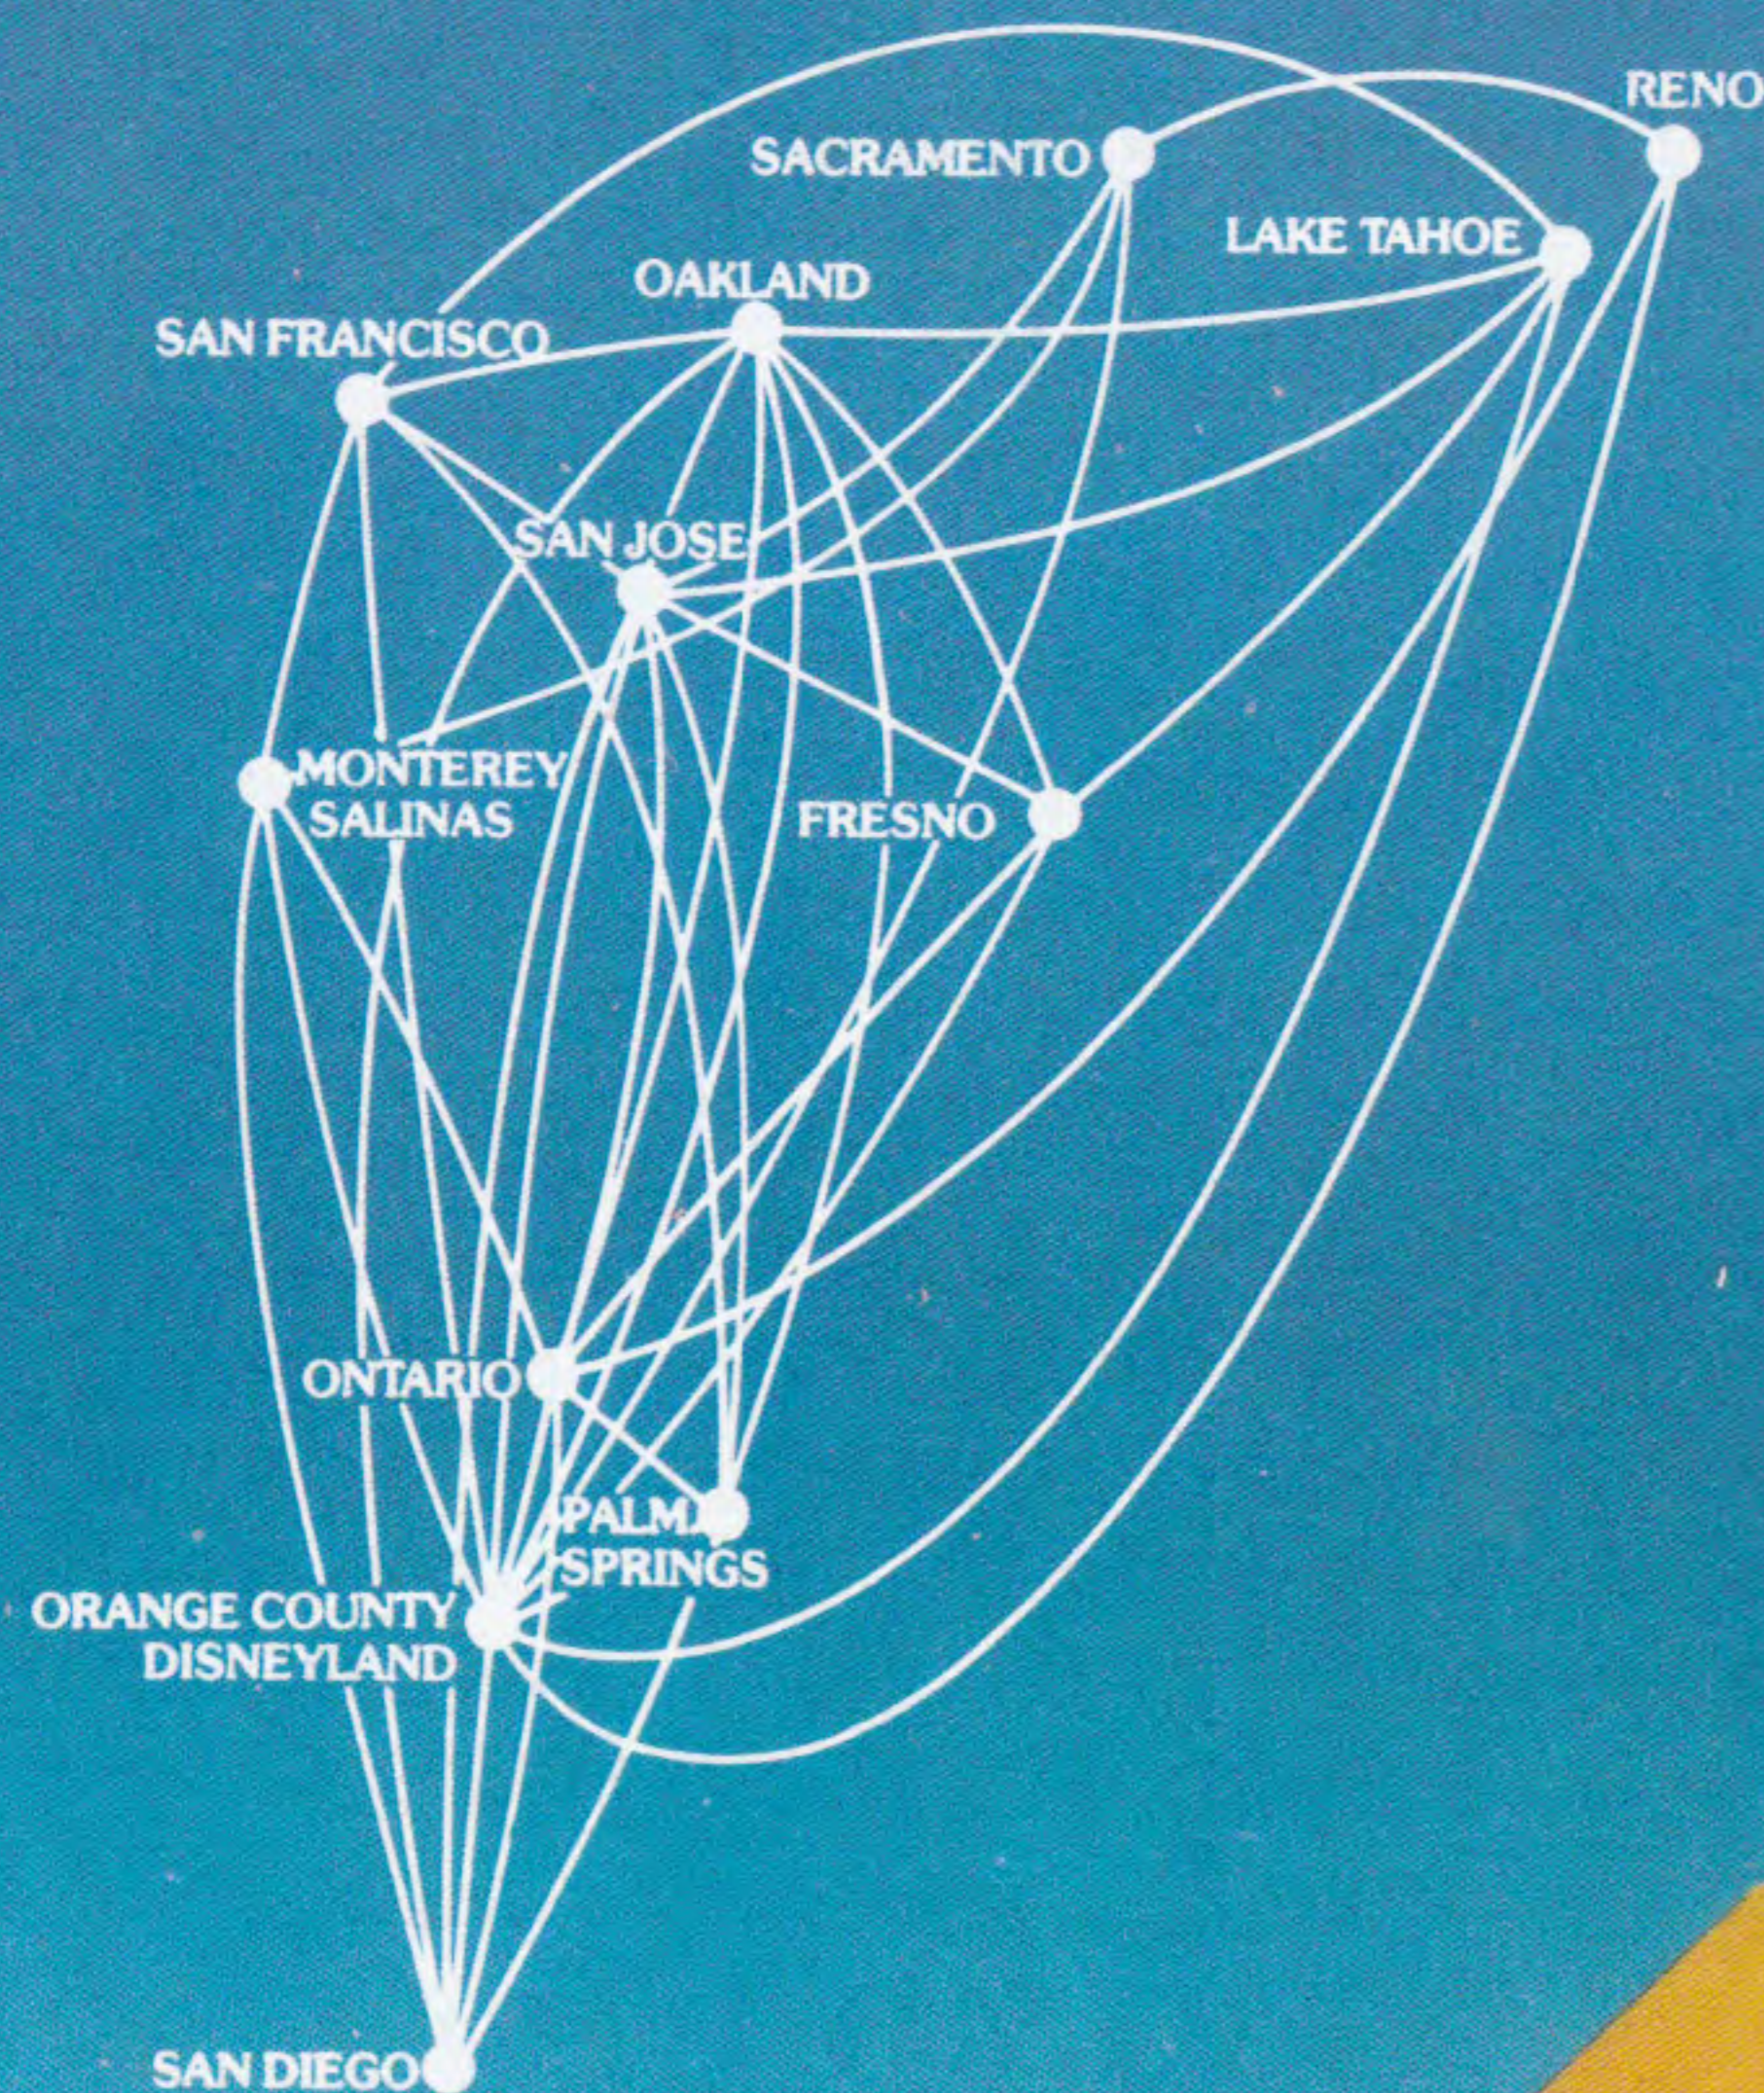

AIR CALIFORNIA

TIMETABLE

Effective January 3, 1979

SERVING FRESNO, LAKE TAHOE, MONTEREY/SALINAS, OAKLAND, ONTARIO, ORANGE COUNTY, PALM SPRINGS, RENO, SACRAMENTO, SAN DIEGO, SAN FRANCISCO AND SAN JOSE.

Fly Air California for the best California has to offer.

Your Travel Agent can arrange Air California reservations.

AIR CALIFORNIA

TIMETABLE

Effective January 3, 1979

SERVING FRESNO, LAKE TAHOE, MONTEREY/SALINAS, OAKLAND, ONTARIO, ORANGE COUNTY, PALM SPRINGS, RENO, SACRAMENTO, SAN DIEGO, SAN FRANCISCO AND SAN JOSE.