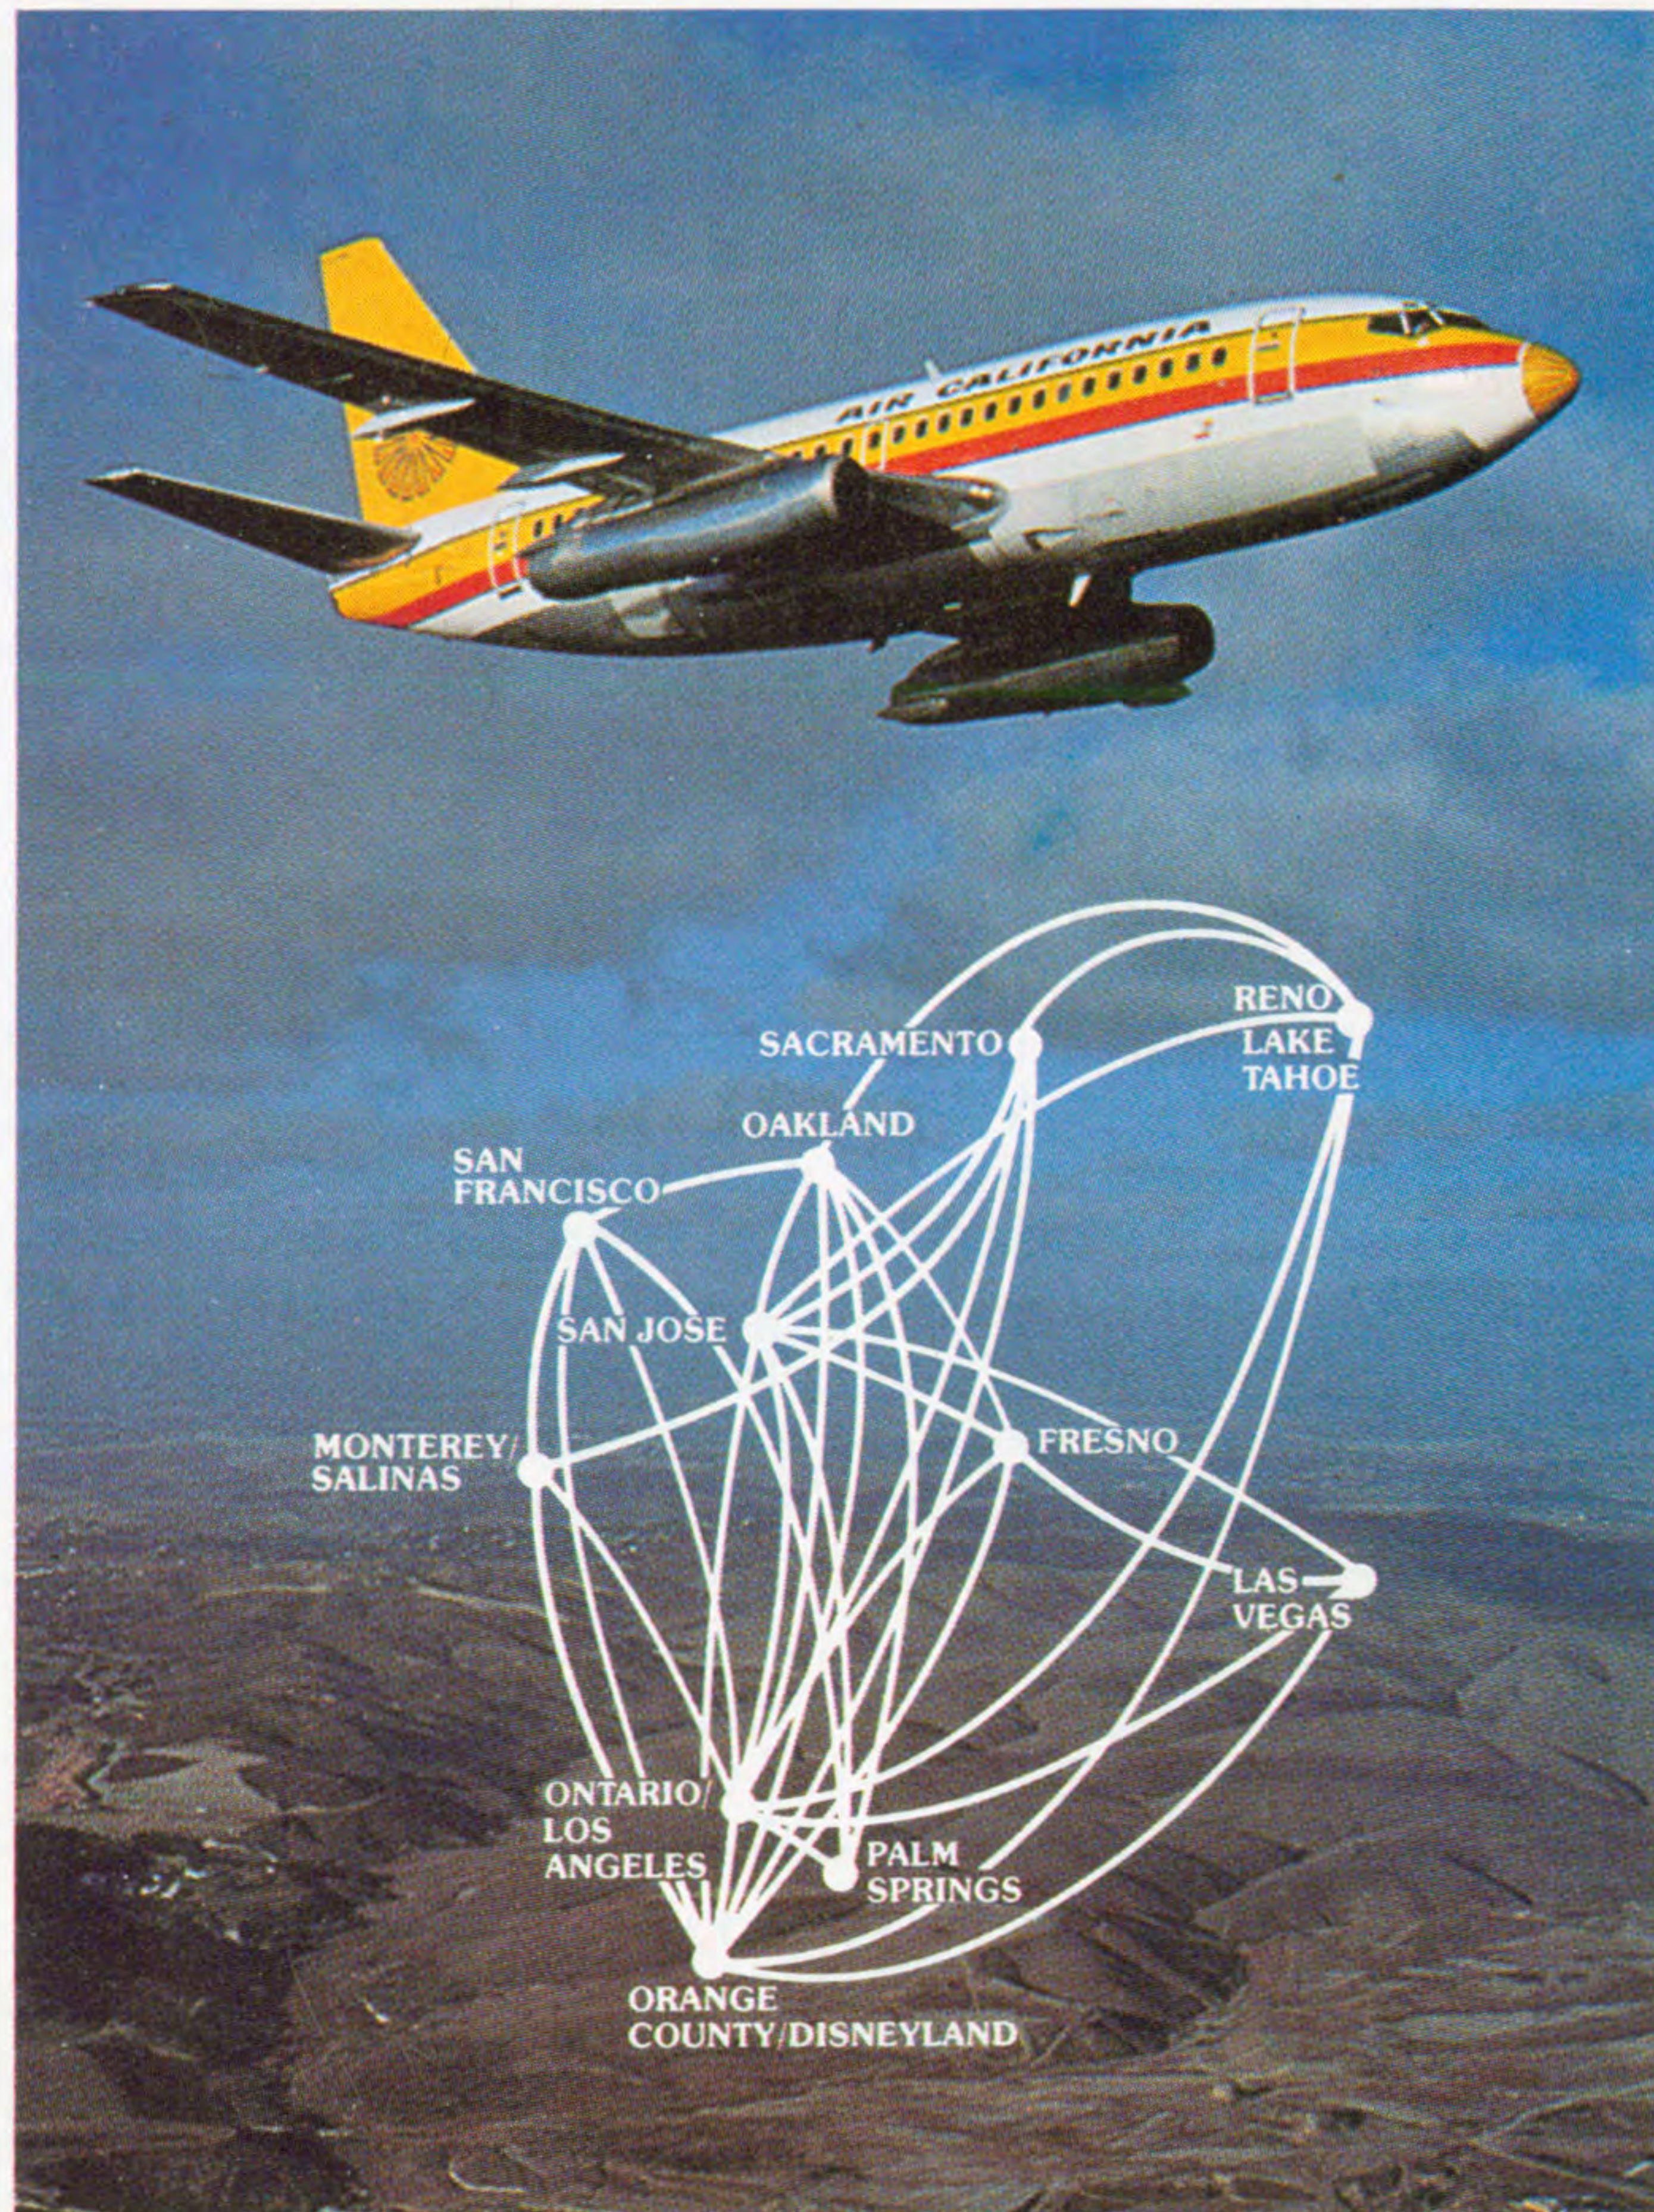

# AIR CALIFORNIA

---

## TIMETABLE

Effective November 9, 1979

SERVING CALIFORNIA AND NEVADA

Getting to Reno/Lake Tahoe is easy. Air California has new daily flights from Oakland and Fresno, in addition to flights from Monterey, Ontario, Orange County, Sacramento and San Jose. Take off for Reno/Lake Tahoe. For a great vacation outdoors and indoors.