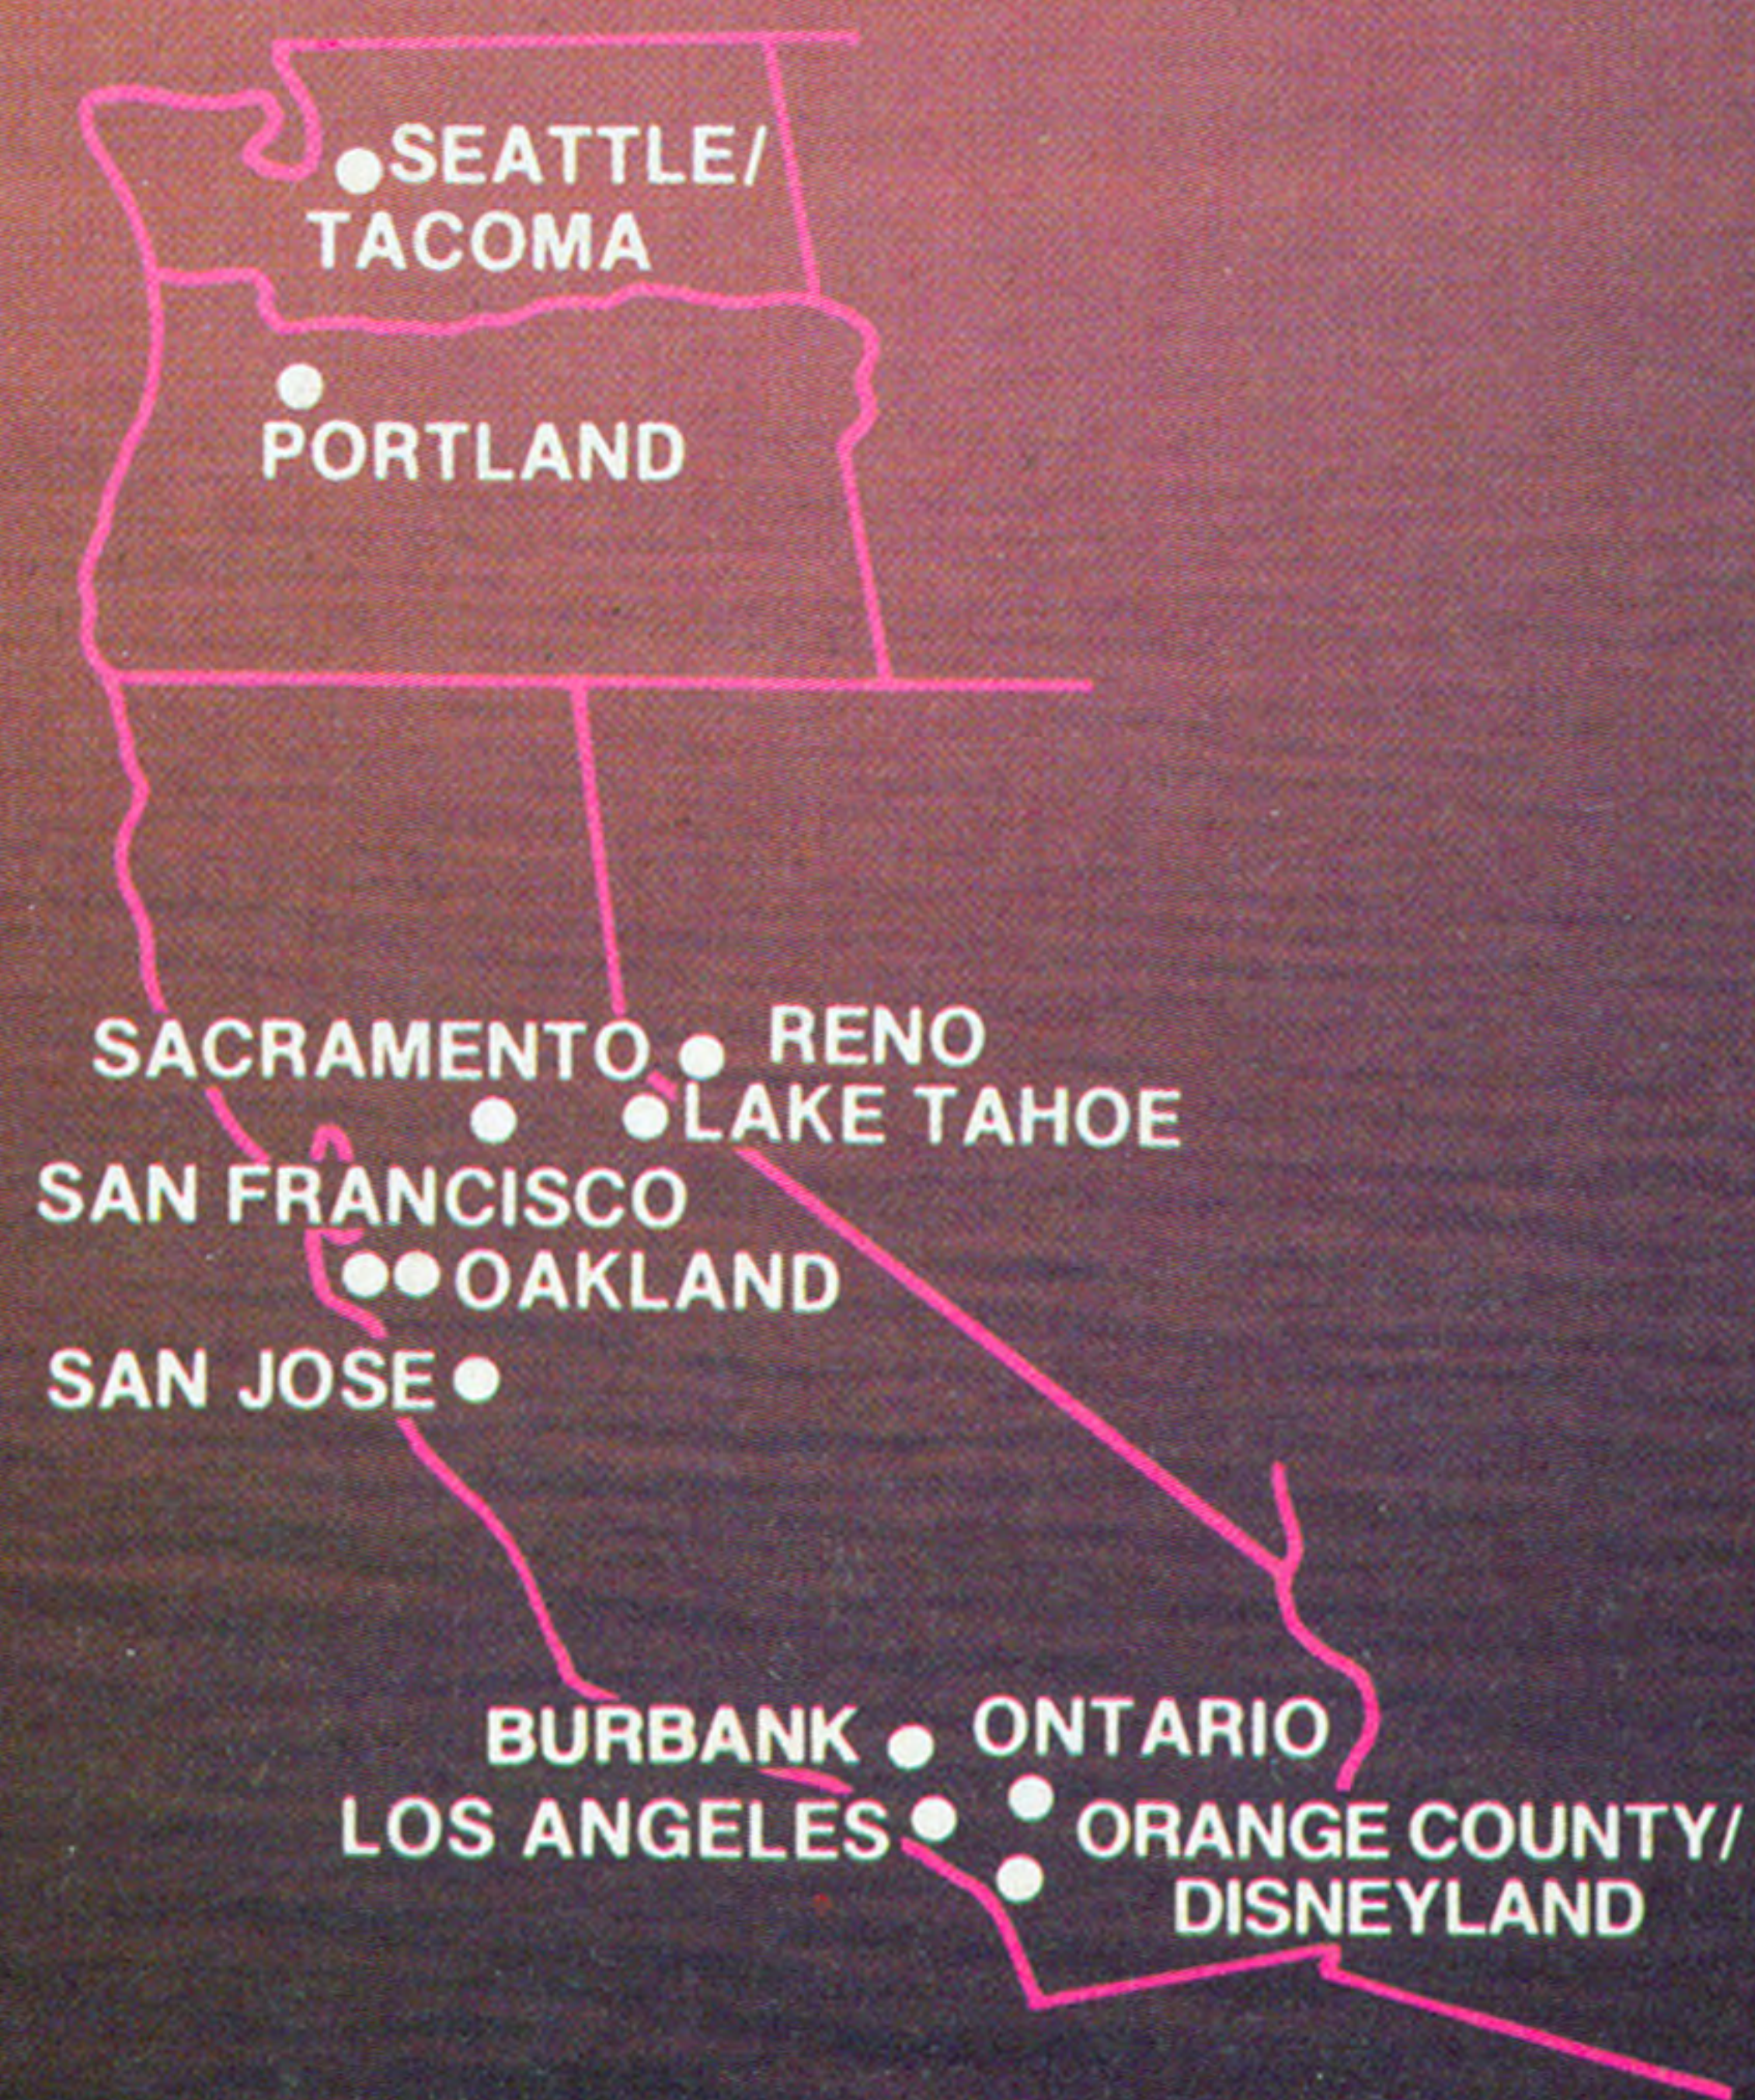

AIRCAL

Cities We Serve