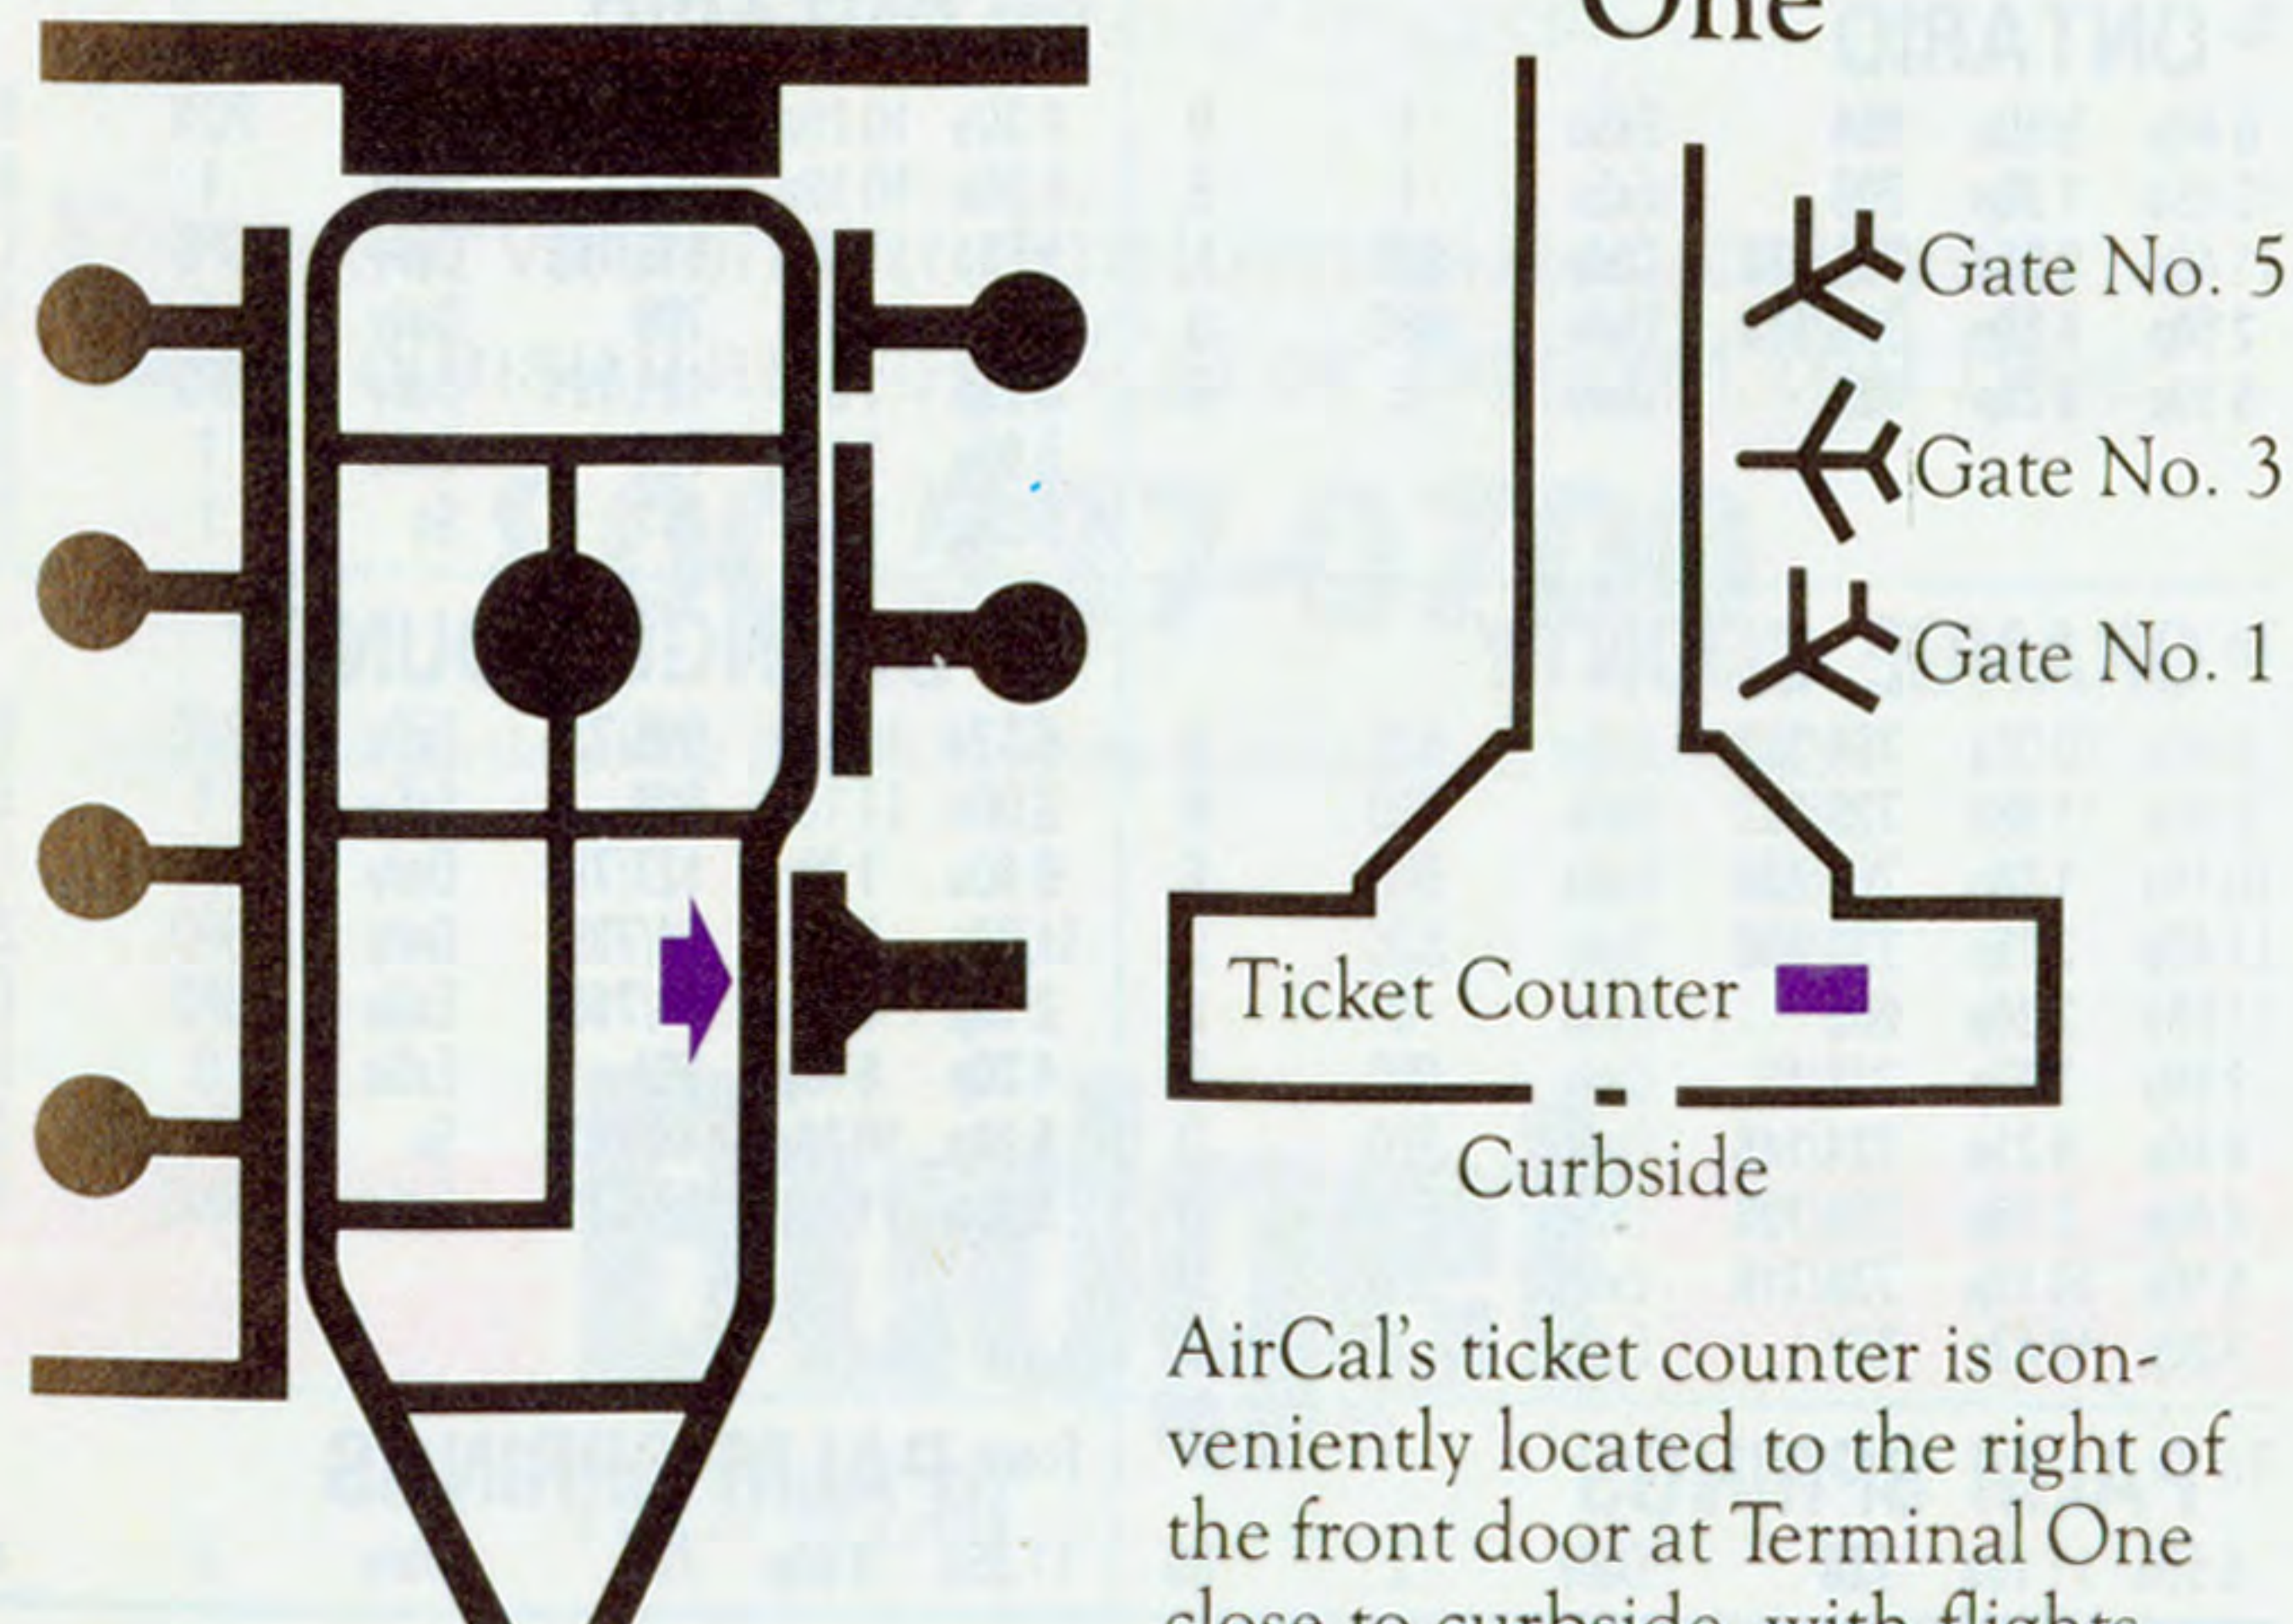

AirCal's ticket counter is conveniently located to the right of the front door at Terminal One close to curbside, with flights departing from Gates 1, 3, and 5.

Leave	Arrive	Flight No.	Freq.	Via/ Stops	Remarks	Leave	Arrive	Flight No.	Freq.	Via/ Stops	Remarks

SAN FRANCISCO (Cont'd)

To LOS ANGELES						From LOS ANGELES					
6:00a	7:14a	114	ExSu	0	S	6:30a	7:33a	759	ExSaSu	0	S
7:00a	8:08a	108	ExSaSu	0	S	7:30a	8:34a	607	Daily	0	S
7:30a	8:44a	160	Sa	0	S	8:30a	9:33a	109	ExSu	0	S
8:00a	9:08a	688	Daily	0	S	9:30a	10:33a	135	Daily	0	S
9:00a	10:10a	720	Daily	0	S	10:30a	11:35a	763	Daily	0	S
10:00a	11:06a	152	ExSu	0	S	11:30a	12:35p	505	ExSa	0	
11:00a	12:06p	136	Daily	0	S	12:30p	1:31p	739	Daily	0	
12:00n	1:08p	616	Daily	0		1:30p	2:31p	153	Daily	0	
1:00p	2:08p	138	ExSa	0		2:30p	3:33p	175	Daily	0	
2:00p	3:09p	701	Daily	0		3:30p	4:34p	765	ExSa	0	
3:00p	4:06p	176	ExSa	0		4:30p	5:34p	761	Daily	0	
4:00p	5:07p	126	Daily	0		5:30p	6:34p	781	Daily	0	
5:00p	6:10p	718	Daily	0		6:30p	7:31p	129	ExSa	0	
6:00p	7:09p	154	Daily	0		7:30p	8:32p	189	Daily	0	
7:00p	8:10p	724	Daily	0		8:30p	9:37p	633	Daily	0	
8:00p	9:11p	128	ExSa	0		9:30p	10:37p	161	ExFrSaSu	0	
9:00p	10:07p	740	ExSu	0		10:30p	11:37p	181	ExSa	0	
9:15p	11:42p	609	Su	1		11:30p	12:36a	185	Sa	0	
10:00p	11:04p	706	ExSa	0							
11:00p	11:59p	146	ExFrSaSu	0							
11:55p	1:09a	196	Fr	0							

To ONTARIO						From ONTARIO					
8:35a	9:48a	102	ExSu