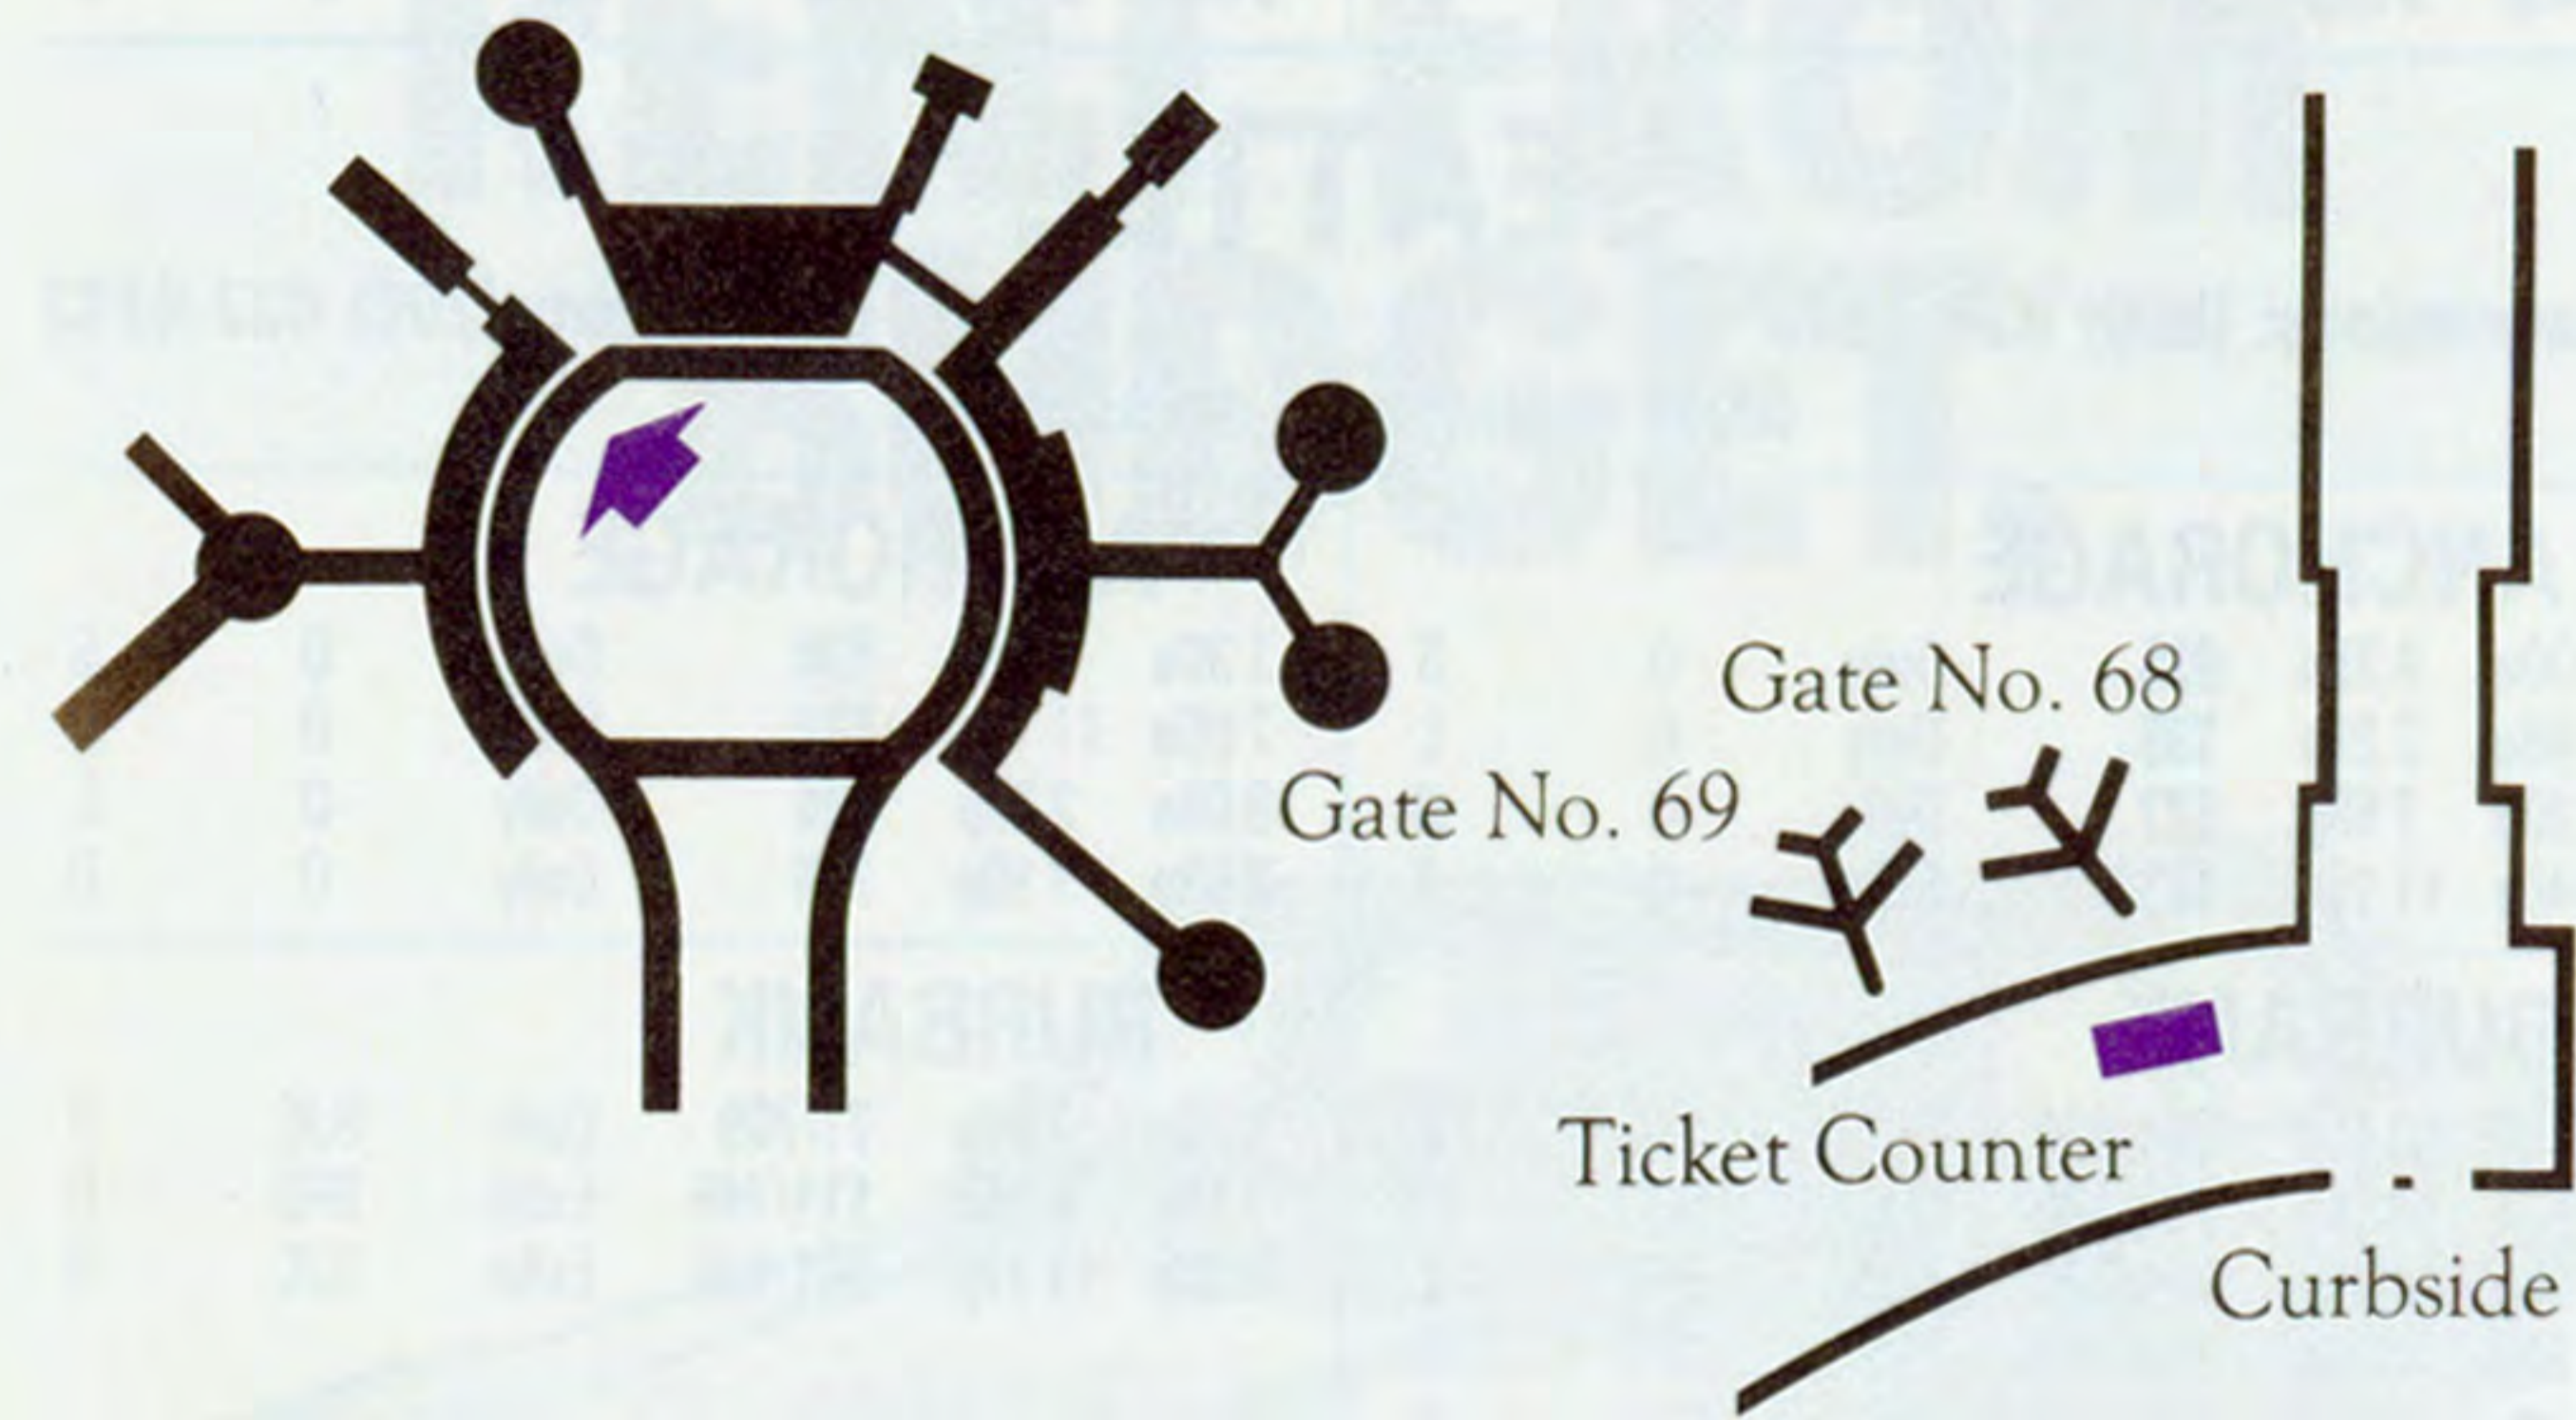

To SEATTLE						From SEATTLE					
7:00a	10:19a	73/735	Daily	SJC	B	11:40a	3:12p	732/88	Daily	SJC	L
9:00a	2:07p	91/709	ExSu	SJC	S	5:10p	10:27p	738/522	ExSa	SJC	D
6:50p	11:27p	87/631	ExSa	SJC	S						

To VANCOUVER, B.C.						From VANCOUVER, B.C.					
7:00a	10:43a	73	Daily	1	B	11:25a	3:12p	88	Daily	1	L

SAN FRANCISCO

Reservations: (415) 433-2660 Air Freight: (415) 877-0113
Enjoy Extra Leg Room To Los Angeles

To ANCHORAGE						From ANCHORAGE					
11:25a	7:55p	519/927	Daily	PDX	LD	1:30a	8:41a	720	Daily	1	SB
2:05p	7:55p	739/927	Daily	SEA	DS	10:05a	6:41p	926/106	Daily	PDX	LD
6:00p	11:15p	761	ExSa	1	DS	2:53p	9:41p	706	ExSa	1	DS

To BURBANK						From BURBANK					
9:15a	10:19a	130	Daily	0	S	6:55a	8:03a	531	Daily	0	S
12:11p	1:15p	528	Daily	0		1:50p	2:58p	111	Daily	0	
3:40p	4:44p	526	Daily	0		5:00p	6:08p	187	ExSa	0	
6:30p	7:34p	254	ExSa	0							
7:00p	8:04p	106	Sa	0							

To CHICAGO						From CHICAGO					
6:55a	2:35p	2	ExSu	1	B	8:00a	12:17p	94	Daily	1	B
8:40a	4:45p	95	Daily	1	L	3:15p	7:23p	96	Daily	1	S
3:15p	10:55p	97	Daily	1	D	5:14p	9:24p	98	Daily	1	D

To LAKE TAHOE						From LAKE TAHOE					
3:48p	4:34p	51	Daily	0		4:54p	5:35p	42	Daily	0	

AIR CAL'S SINGLE CALL SERVICE
800-4-AIRCAL

D-Discontinued E-Effective S-Snack
*Night Coach Fare Applies - Subject To Change.
Consult Your AirCal Agent For Details.

Convenient Airport Locations

San Francisco International Airport

AirCal's ticket counter is to the left of the entrance of the North Terminal with flights departing from Gates 68 and 69.

AirCal is conveniently located close to curbside with a short walk to parking.

Los Angeles International Airport

AirCal is located at the first available terminal as you enter the airport for convenient, easy departures.